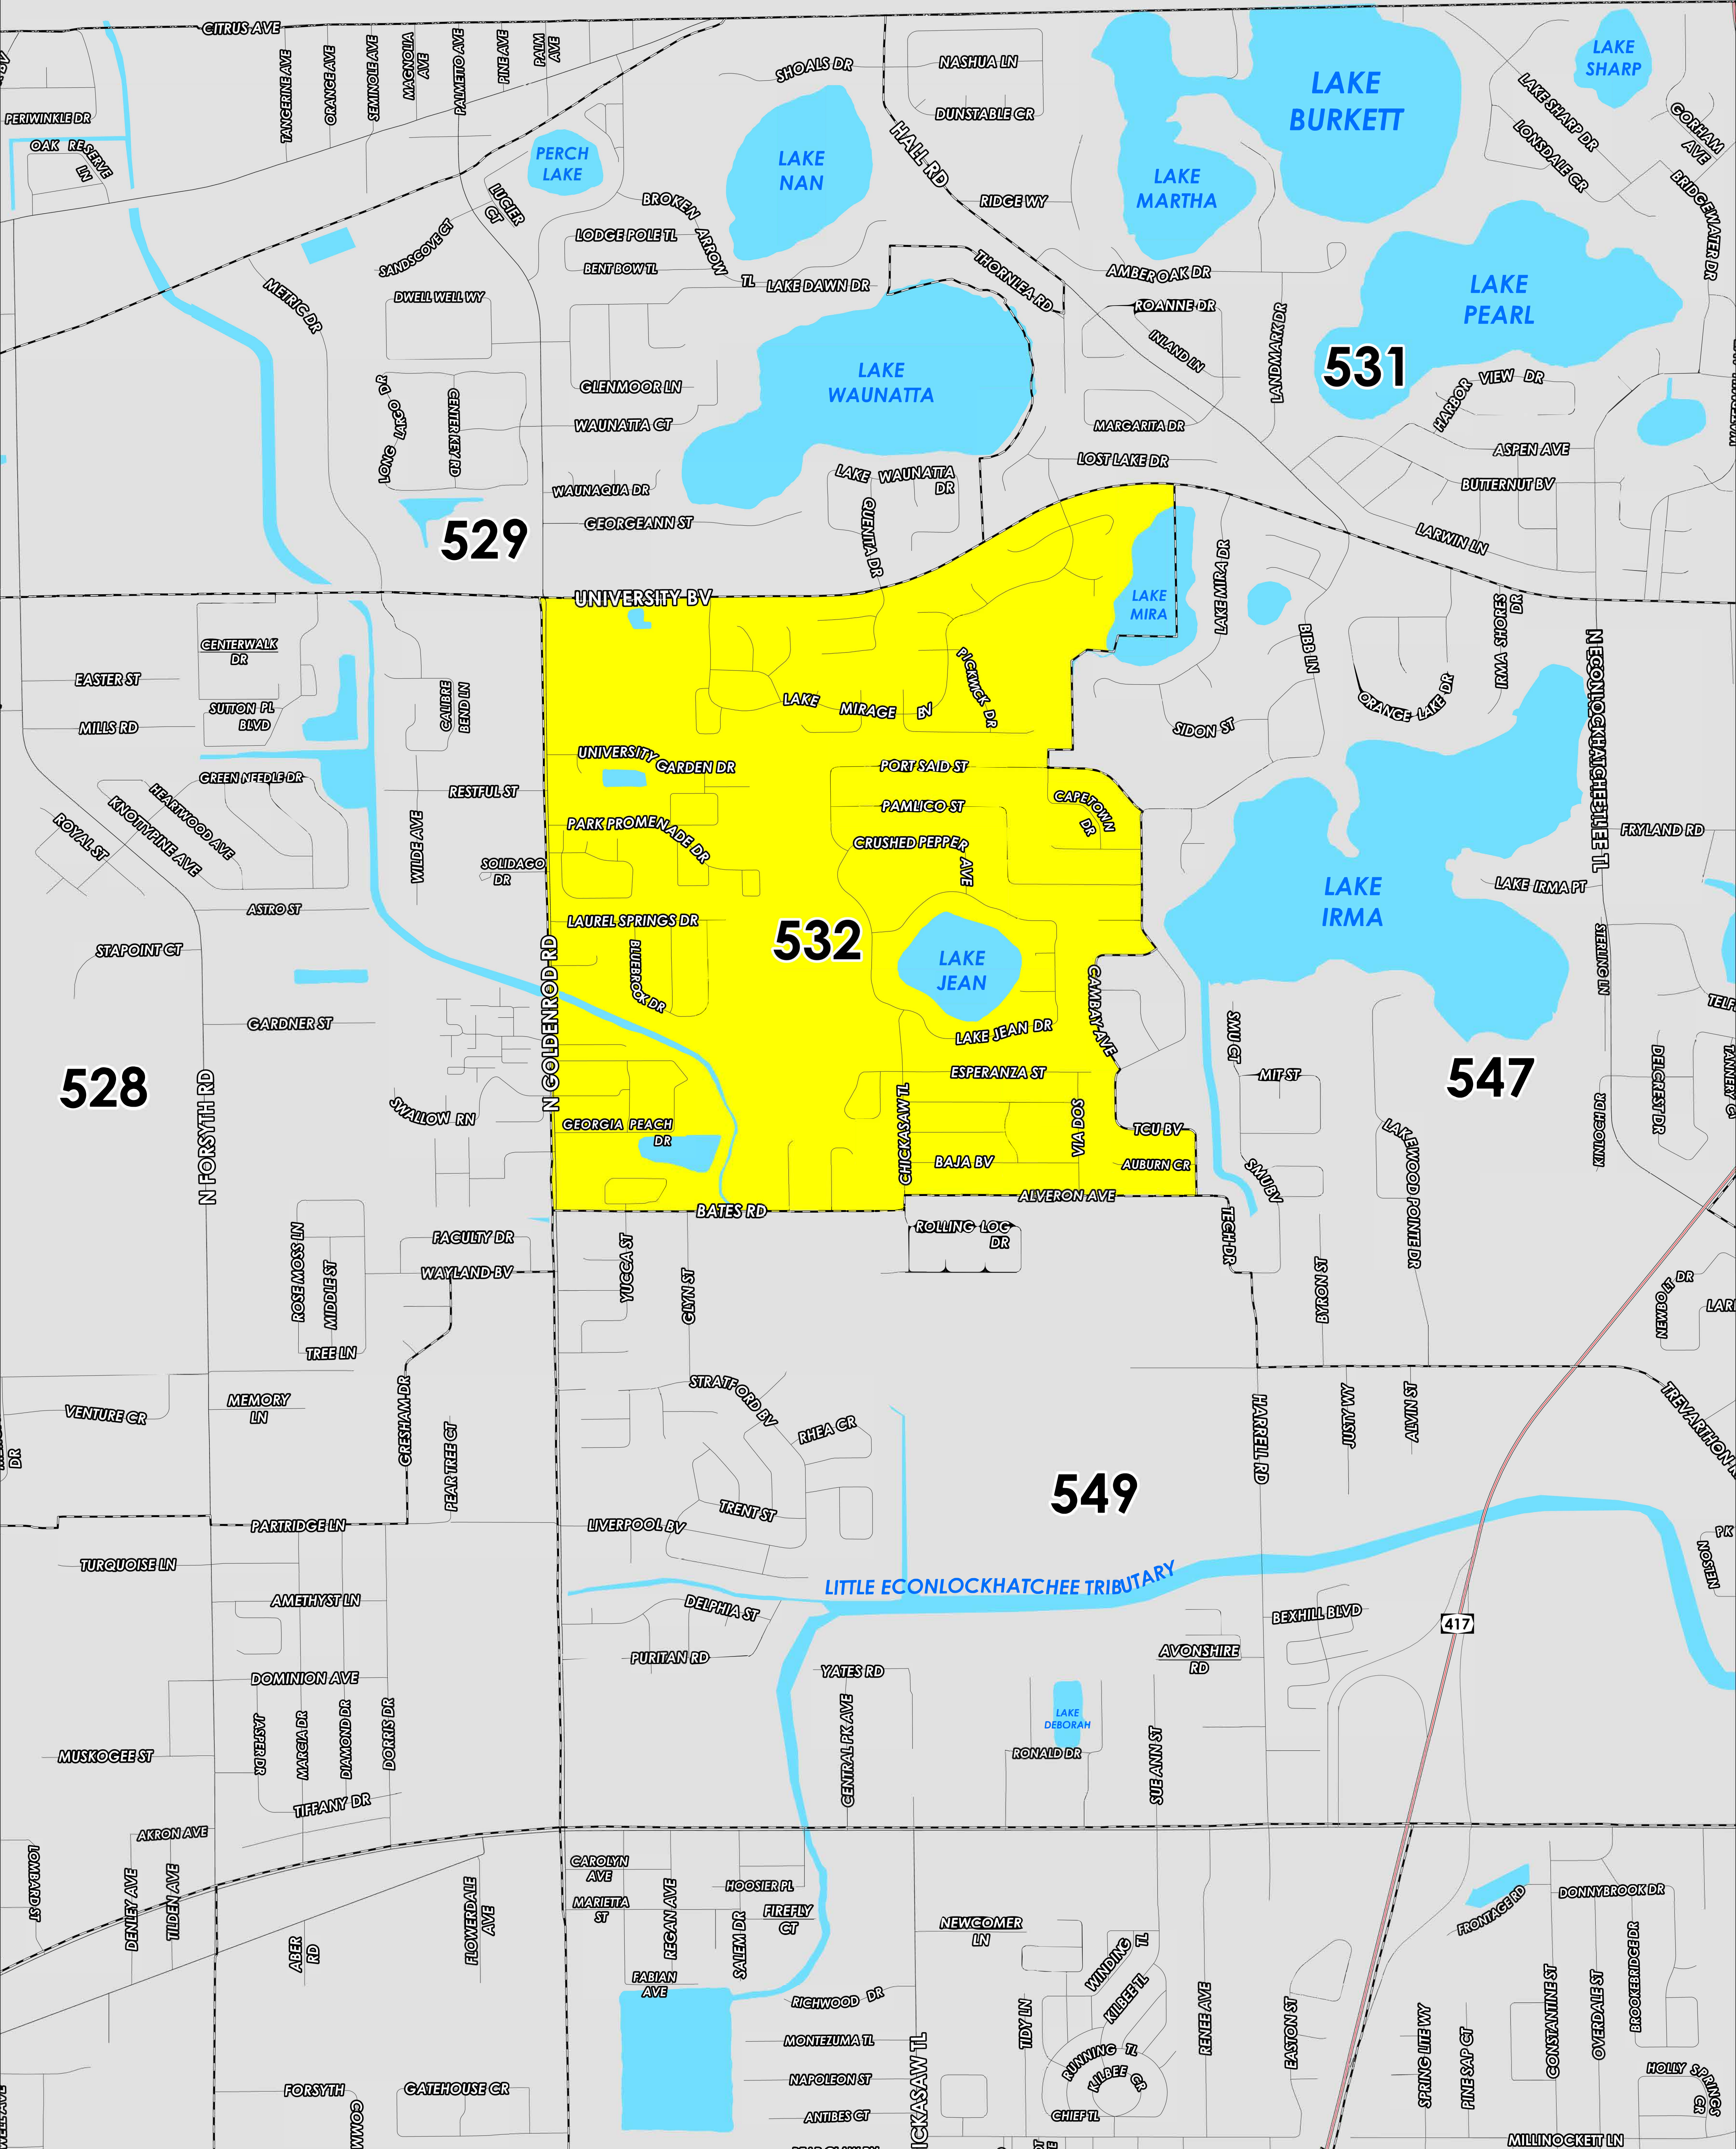

POLLING PLACE

CENTRO INTERNACIONAL DE LA FAMILIA

2008 N GOLDENROD RD

Prepared by: Orange County Supervisor of Elections Mapping Department

CREATED ON: 1/26/2024

The Polling Place for Precinct 532 is Centro Internacional De La Familia at 2008 N Goldenrod Road.

Precinct 532 (2024) northern boundary follows University Boulevard. The western boundary follows alongside North Goldenrod Road. The southern boundary follows Bates Road and extends to Alveron Avenue. The eastern boundary follows a combination of Tcu Boulevard, Cambay Avenue, Port Said Street and extends parallel west of Sidon Street and Lake Mira Drive.

Precinct 532S is with district assignments of U.S. Congress 10, State Senate 17, State House 37, County Commission 5, and School Board 1.

For more detailed views of other county and municipal precincts, [visit the District and Precinct Maps page](#). For more information about precinct boundaries, contact the [Orange County Supervisor of Elections office](#)

This map was produced by the Orange County Supervisor of Elections Mapping Department. Additional voter information can be found [on our website](#).