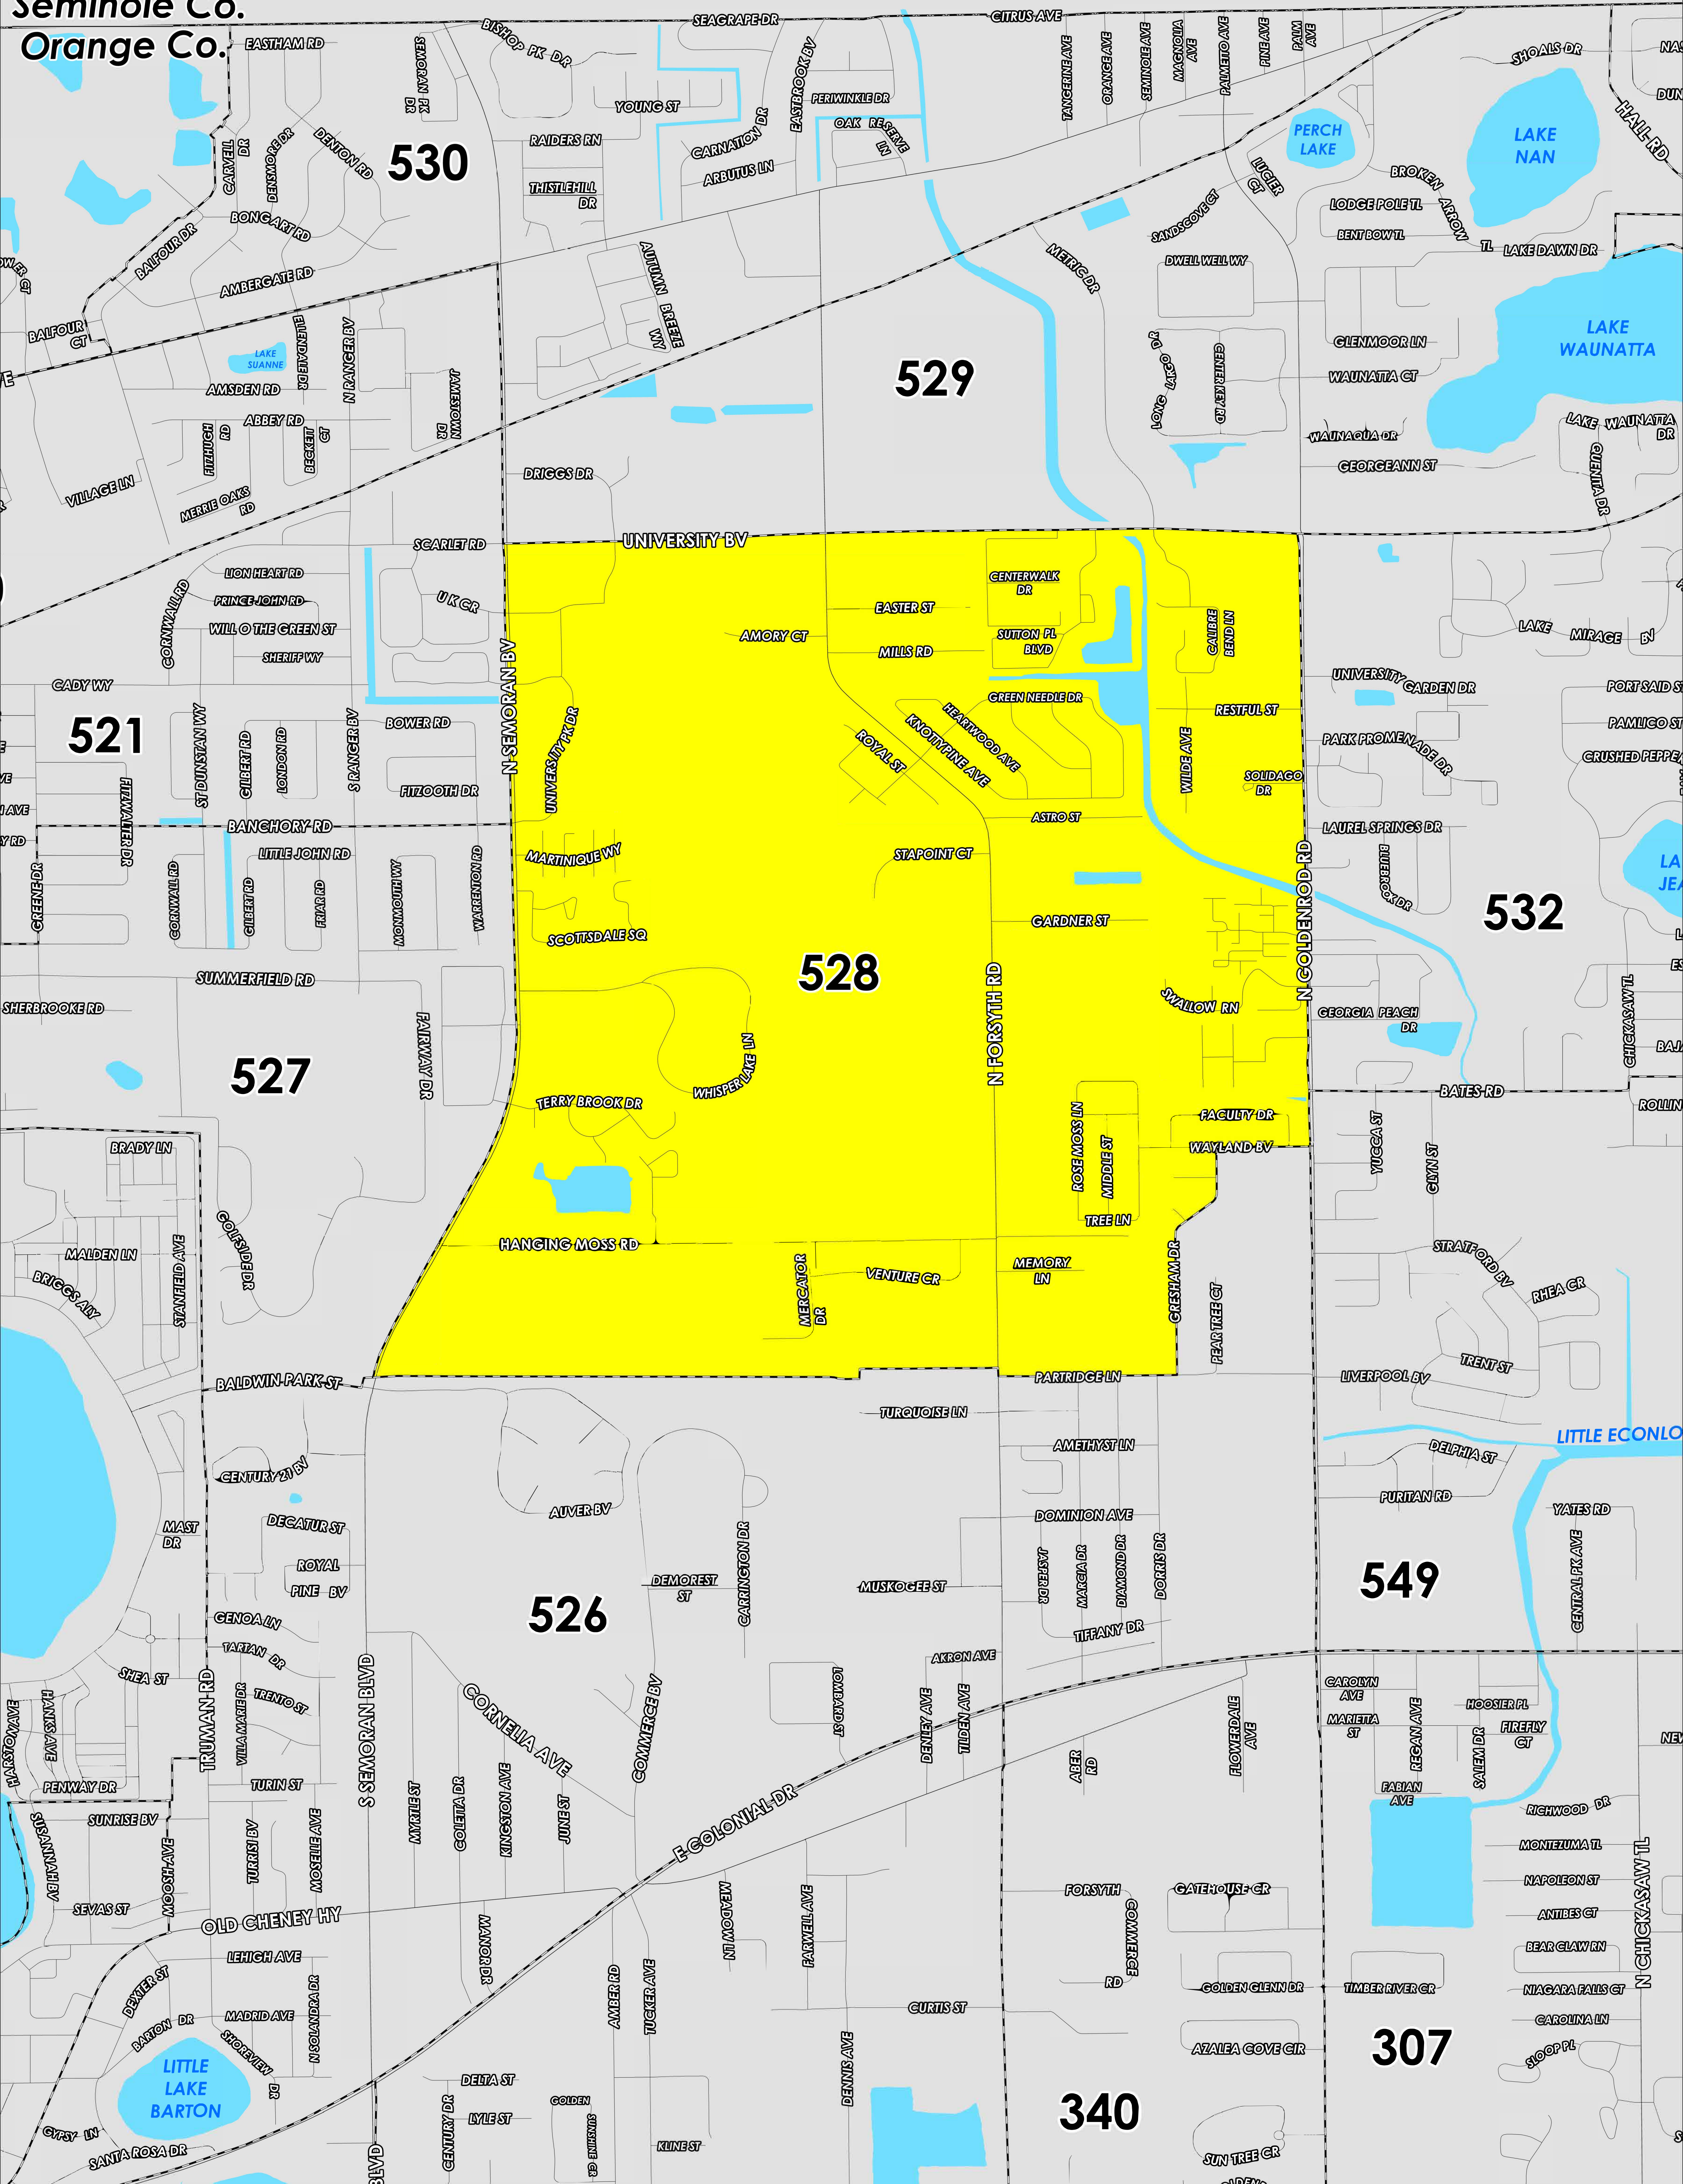

POLLING PLACE

CENTRO INTERNACIONAL DE LA FAMILIA

2008 N GOLDENROD RD

Prepared by: Orange County Supervisor of Elections Mapping Department

CREATED ON: 1/26/2024

Seminole Co.
Orange Co.

The Polling Place for Precinct 528 is Centro Internacional De La Familia at 2008 N Goldenrod Road.

Precinct 528 (2024) northern boundary follows University Boulevard. The western boundary follows along South Semoran Boulevard. The southern boundary follows a combination of parallel north of Auvers Boulevard, and Turquoise Lane then continues to Partridge Lane and extends to Wayland Boulevard. The eastern boundary follows along North Goldenrod Road.

Precinct 528 contains a sub precinct of:

528S is with district assignments of U.S. Congress 10, State Senate 17, State House 37, County Commission 5, and School Board 6.

For more detailed views of other county and municipal precincts, [visit the District and Precinct Maps page](#). For more information about precinct boundaries, contact the [Orange County Supervisor of Elections office](#)

This map was produced by the Orange County Supervisor of Elections Mapping Department. Additional voter information can be found [on our website](#).