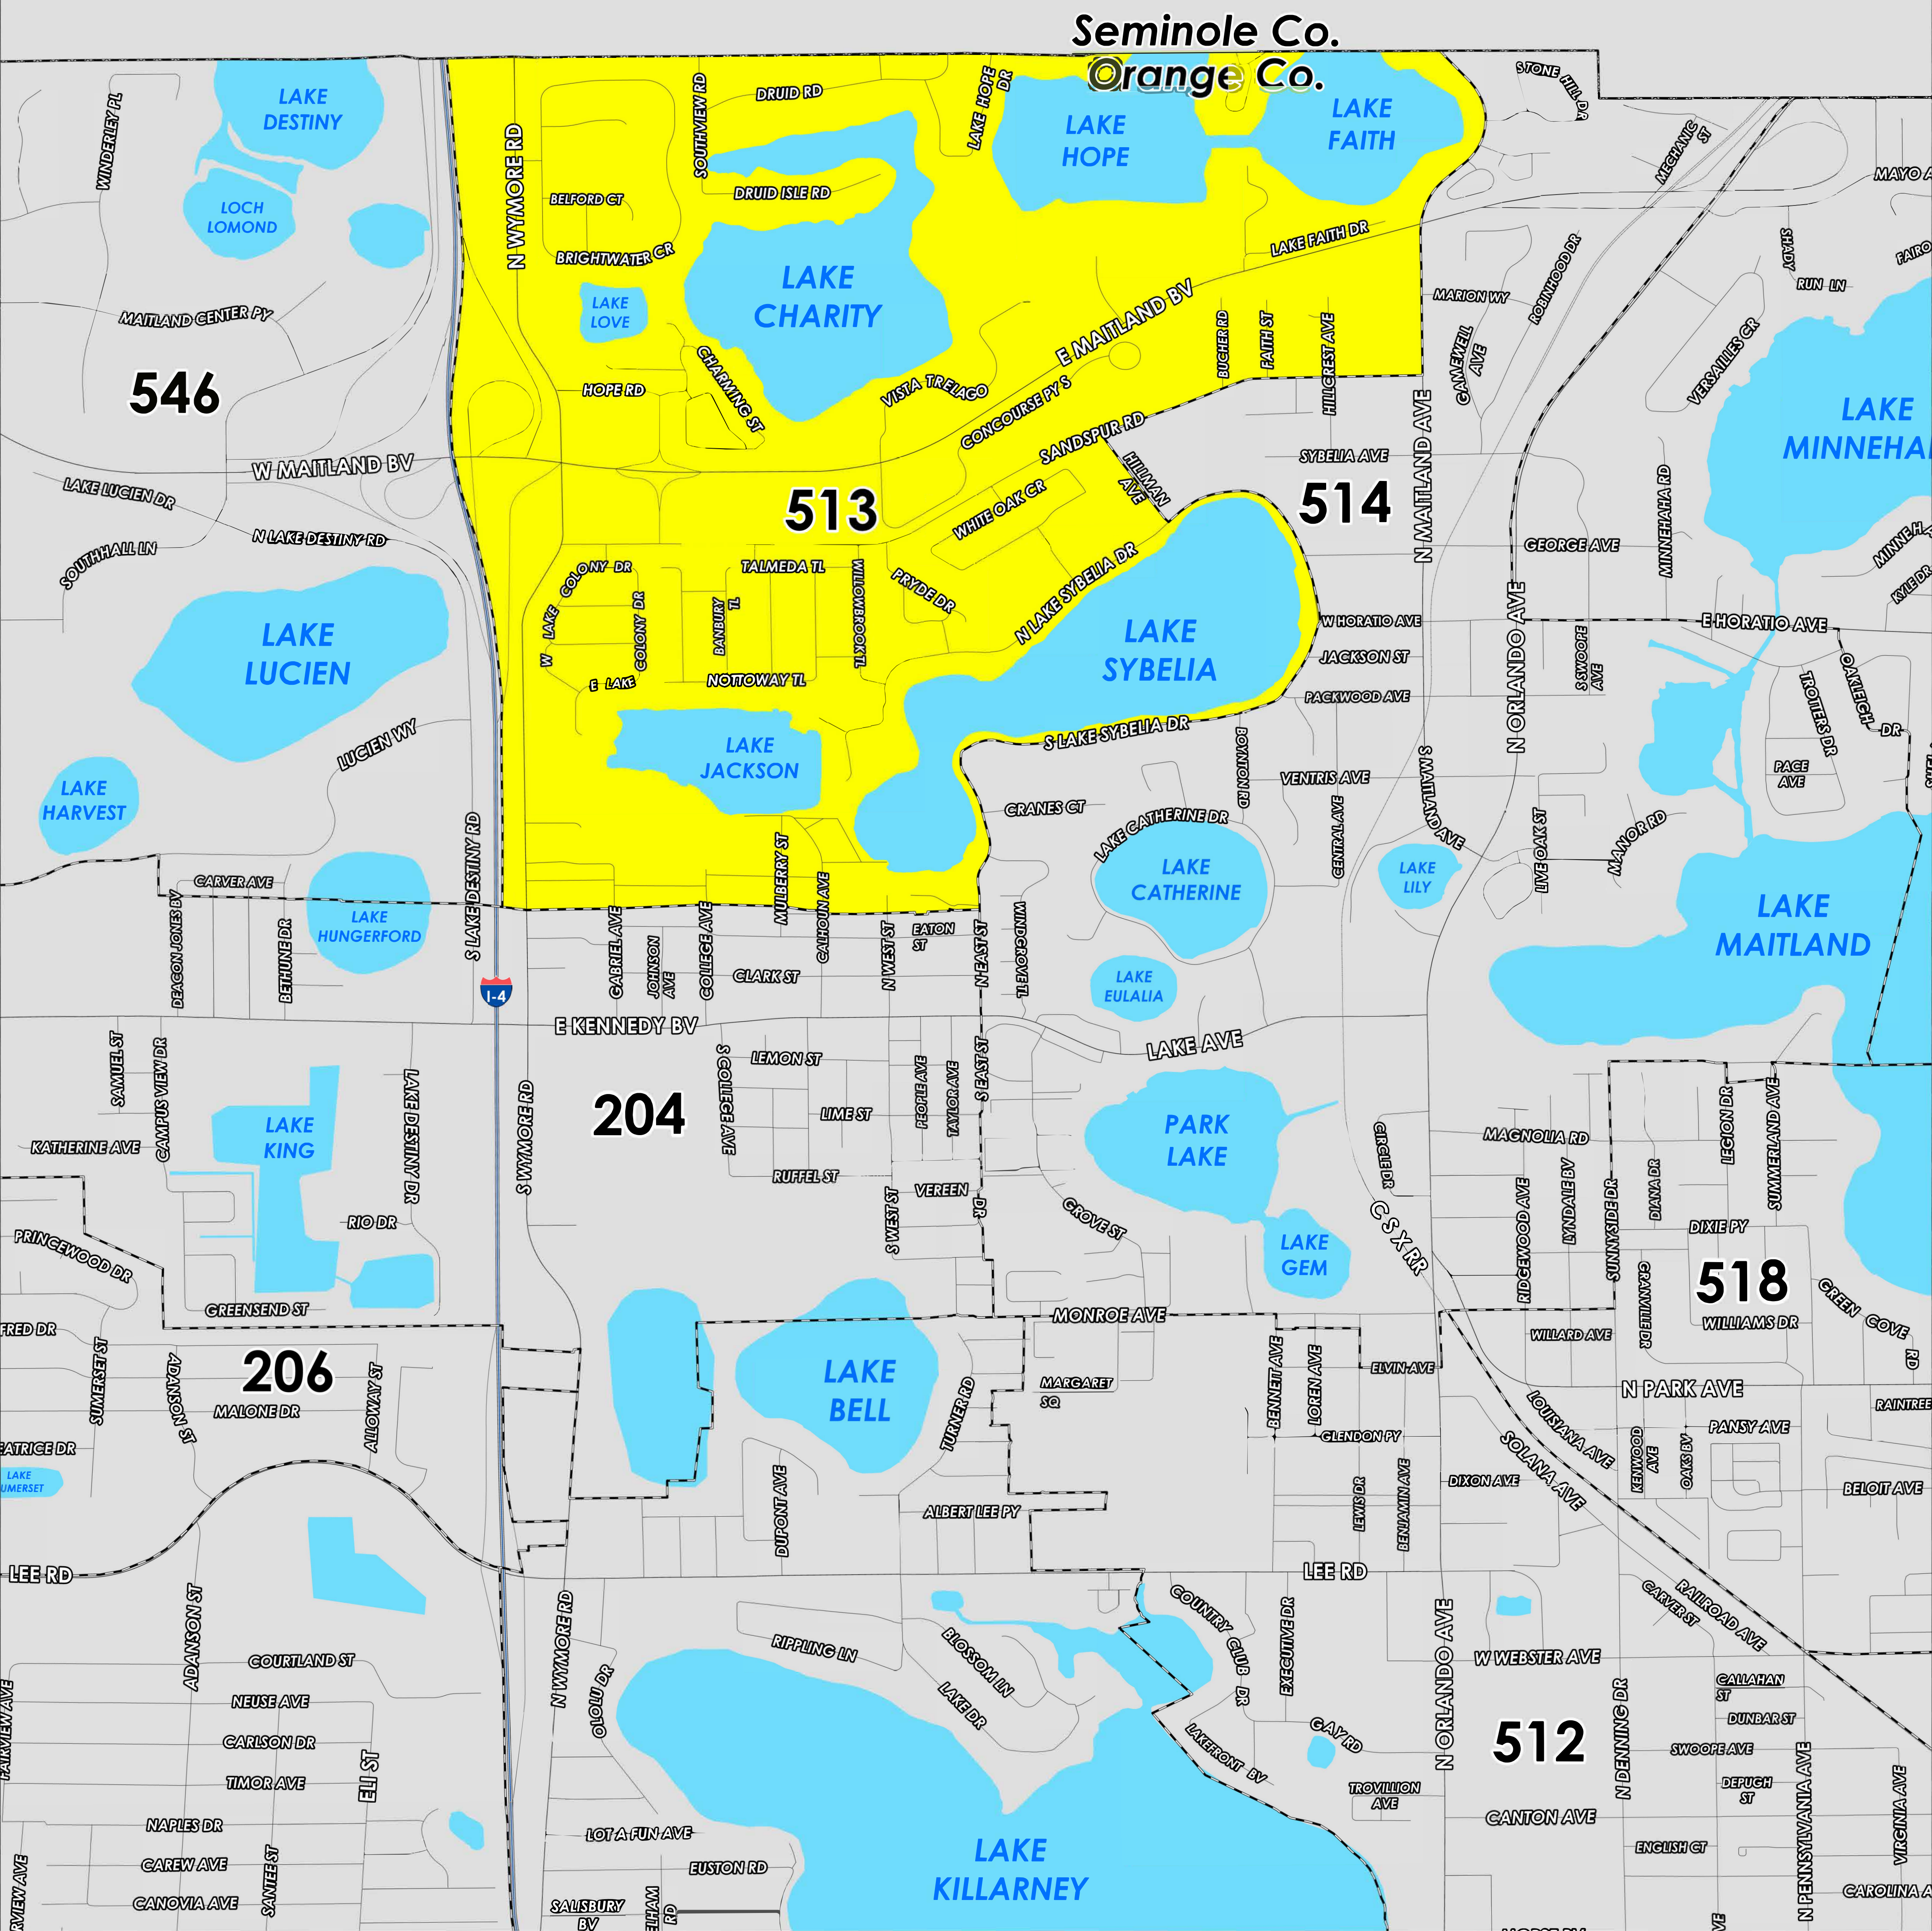

POLLING PLACE

KING OF KINGS LUTHERAN CHURCH

1101 N WYMORE RD

Prepared by: Orange County Supervisor of Elections Mapping Department

CREATED ON: 1/25/2024

The Polling Place for Precinct 513 is King of Kings Lutheran Church at 1101 N Wymore Road.

Precinct 513 (2024) northern boundary follows Oranole Road along the Seminole/Orange County border. The western boundary follows alongside Interstate 4. The southern boundary follows a combination along Eaton Street, Fords Avenue, South Lake Sybelia Drive and extends to Sandspur Road. The eastern boundary follows a combination of South Lake Sybelia Drive, North Lake Sybelia Drive, Hillman Avenue and extends to North Maitland Avenue.

Precinct 513S is with district assignments of U.S. Congress 10, State Senate 10, State House 42, County Commission 5, and School Board 6.

For more detailed views of other county and municipal precincts, [visit the District and Precinct Maps page](#). For more information about precinct boundaries, contact the [Orange County Supervisor of Elections office](#)

This map was produced by the Orange County Supervisor of Elections Mapping Department. Additional voter information can be found [on our website](#).