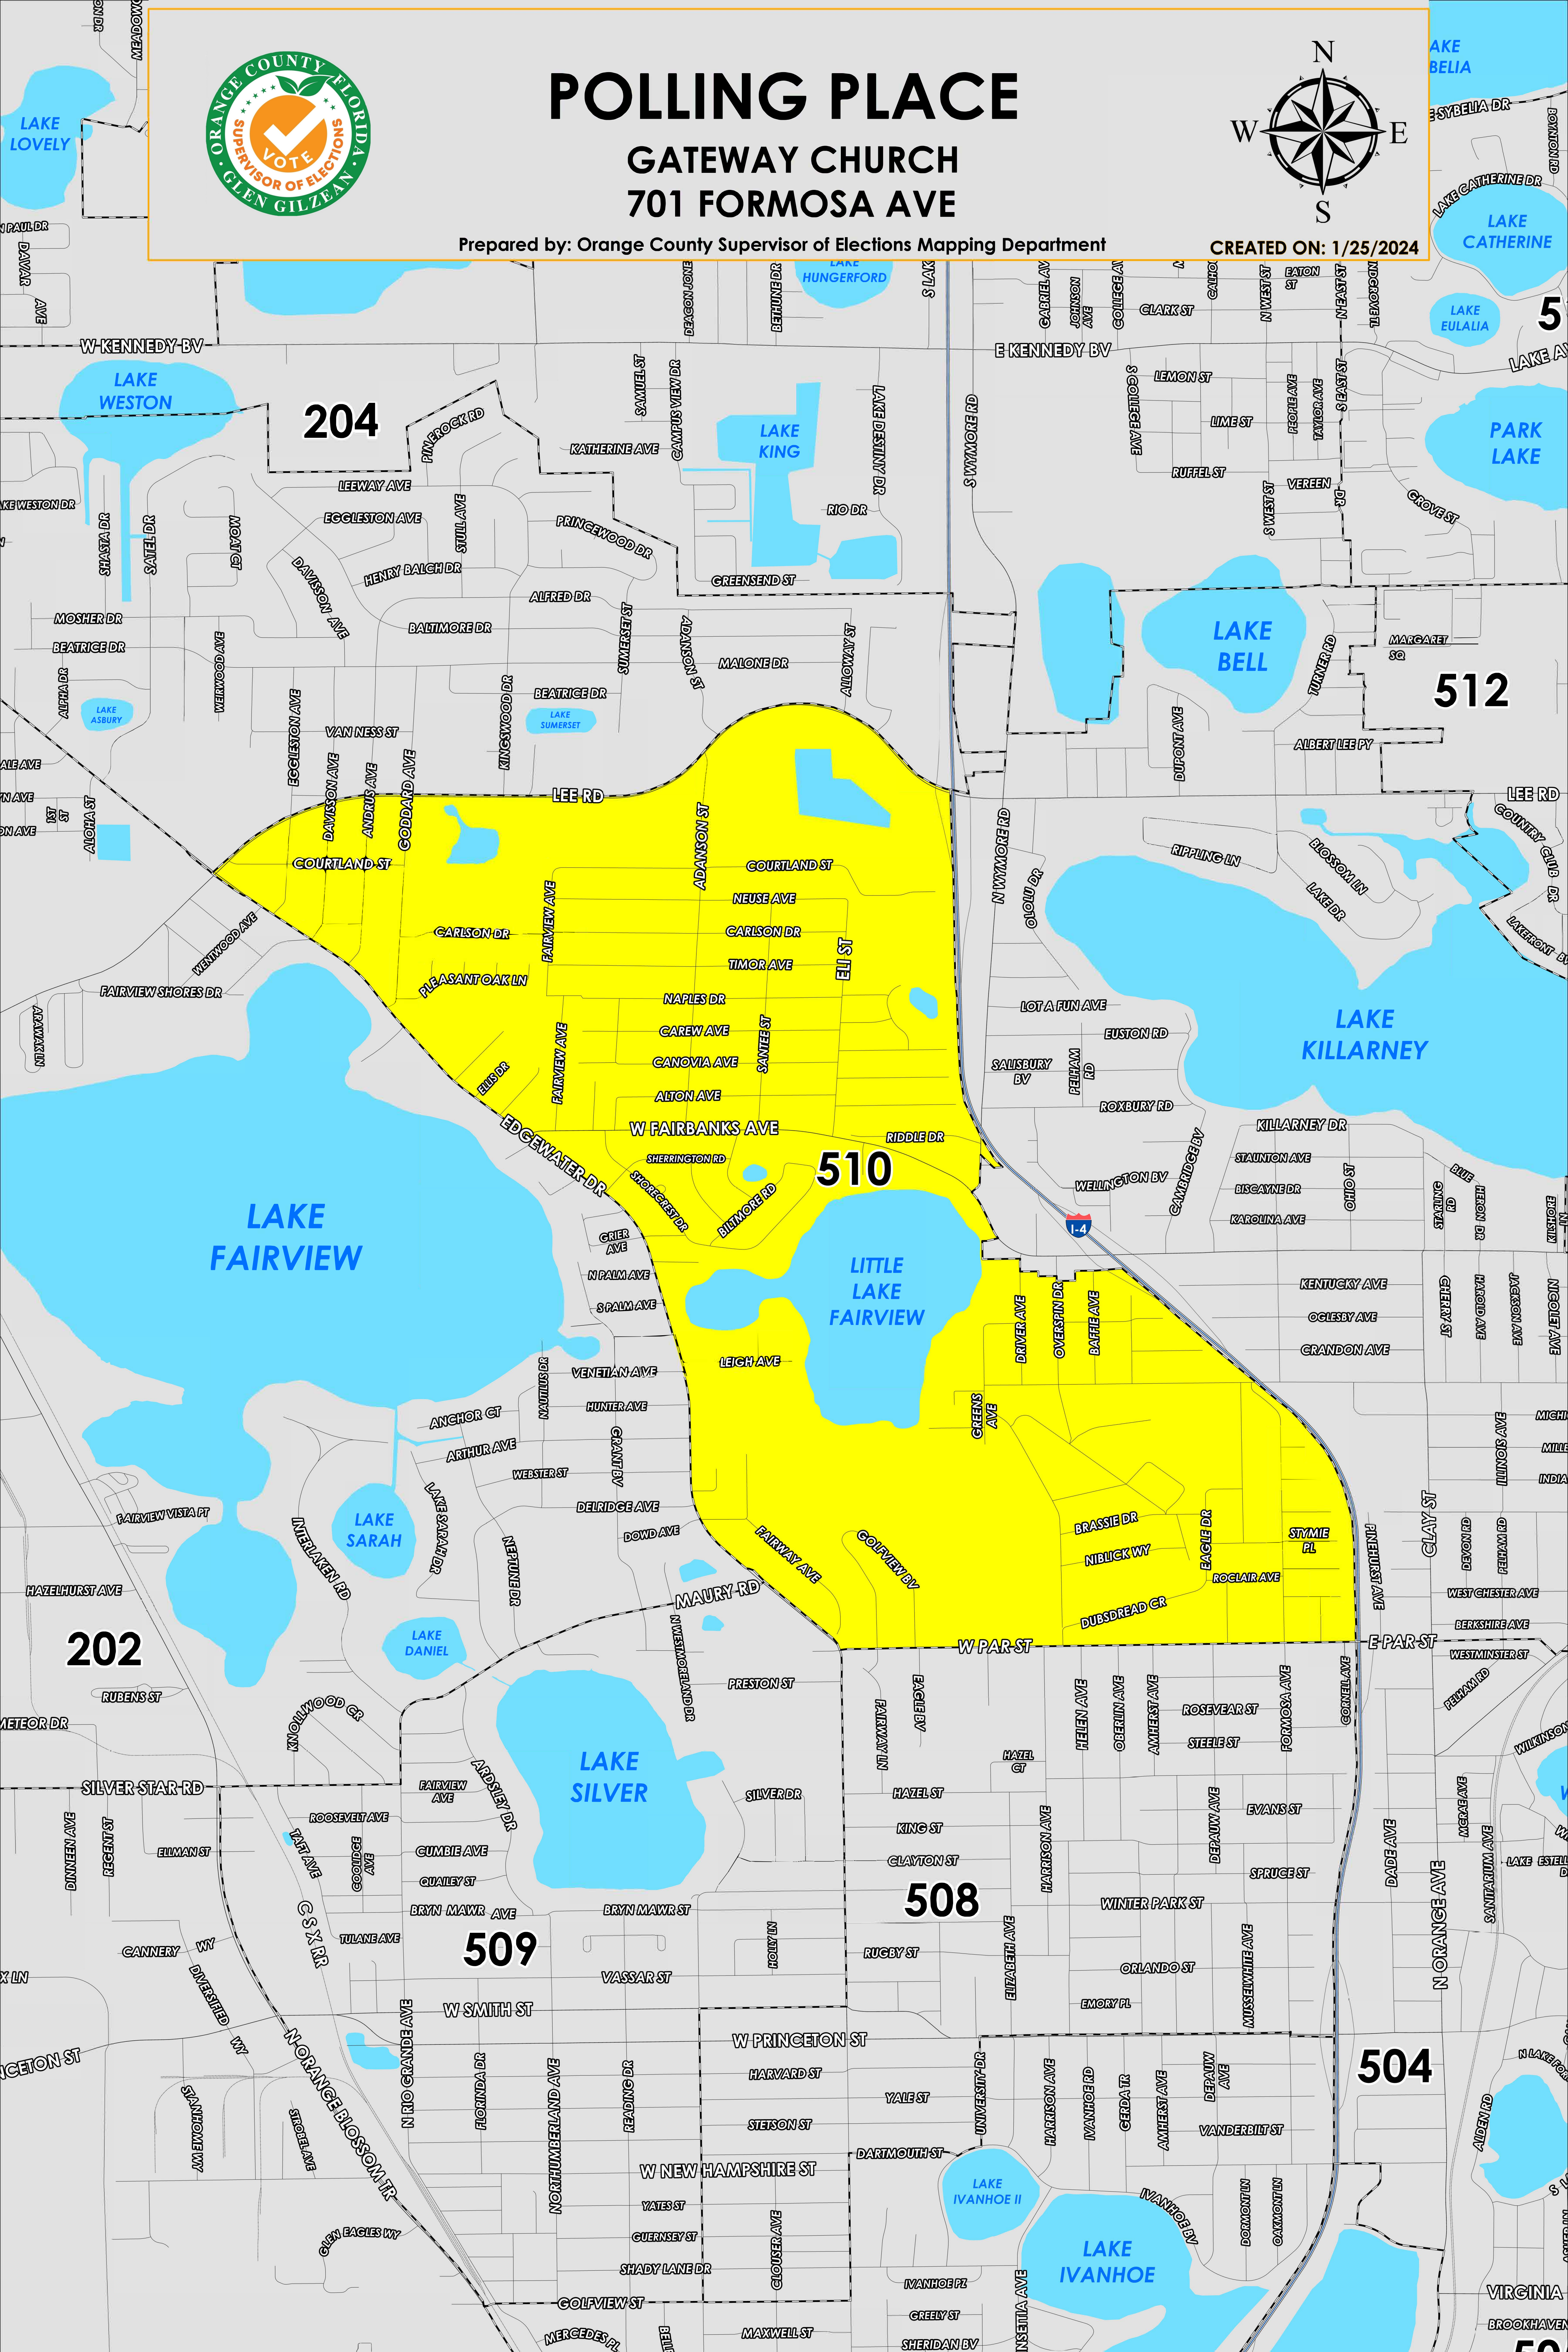

# POLLING PLACE

## GATEWAY CHURCH 701 FORMOSA AVE

Prepared by: Orange County Supervisor of Elections Mapping Department

CREATED ON: 1/25/2024

The Polling Place for Precinct 510 is Gateway Church at 701 Formosa Avenue.

Precinct 510 (2024) northern boundary follows Lee Road. The western boundary follows Edgewater Drive. The southern boundary follows West Par Street. The eastern boundary follows a combination of Interstate 4, a section parallel east of Little Lake Fairview, then continues following Interstate 4.

Precinct 510 contains sub precincts of:

510A is with district assignments of U.S. Congress 10, State Senate 15, State House 42, County Commission 5, and School Board 6.

510B is with district assignments of U.S. Congress 10, State Senate 15, State House 40, County Commission 5, and School Board 6.