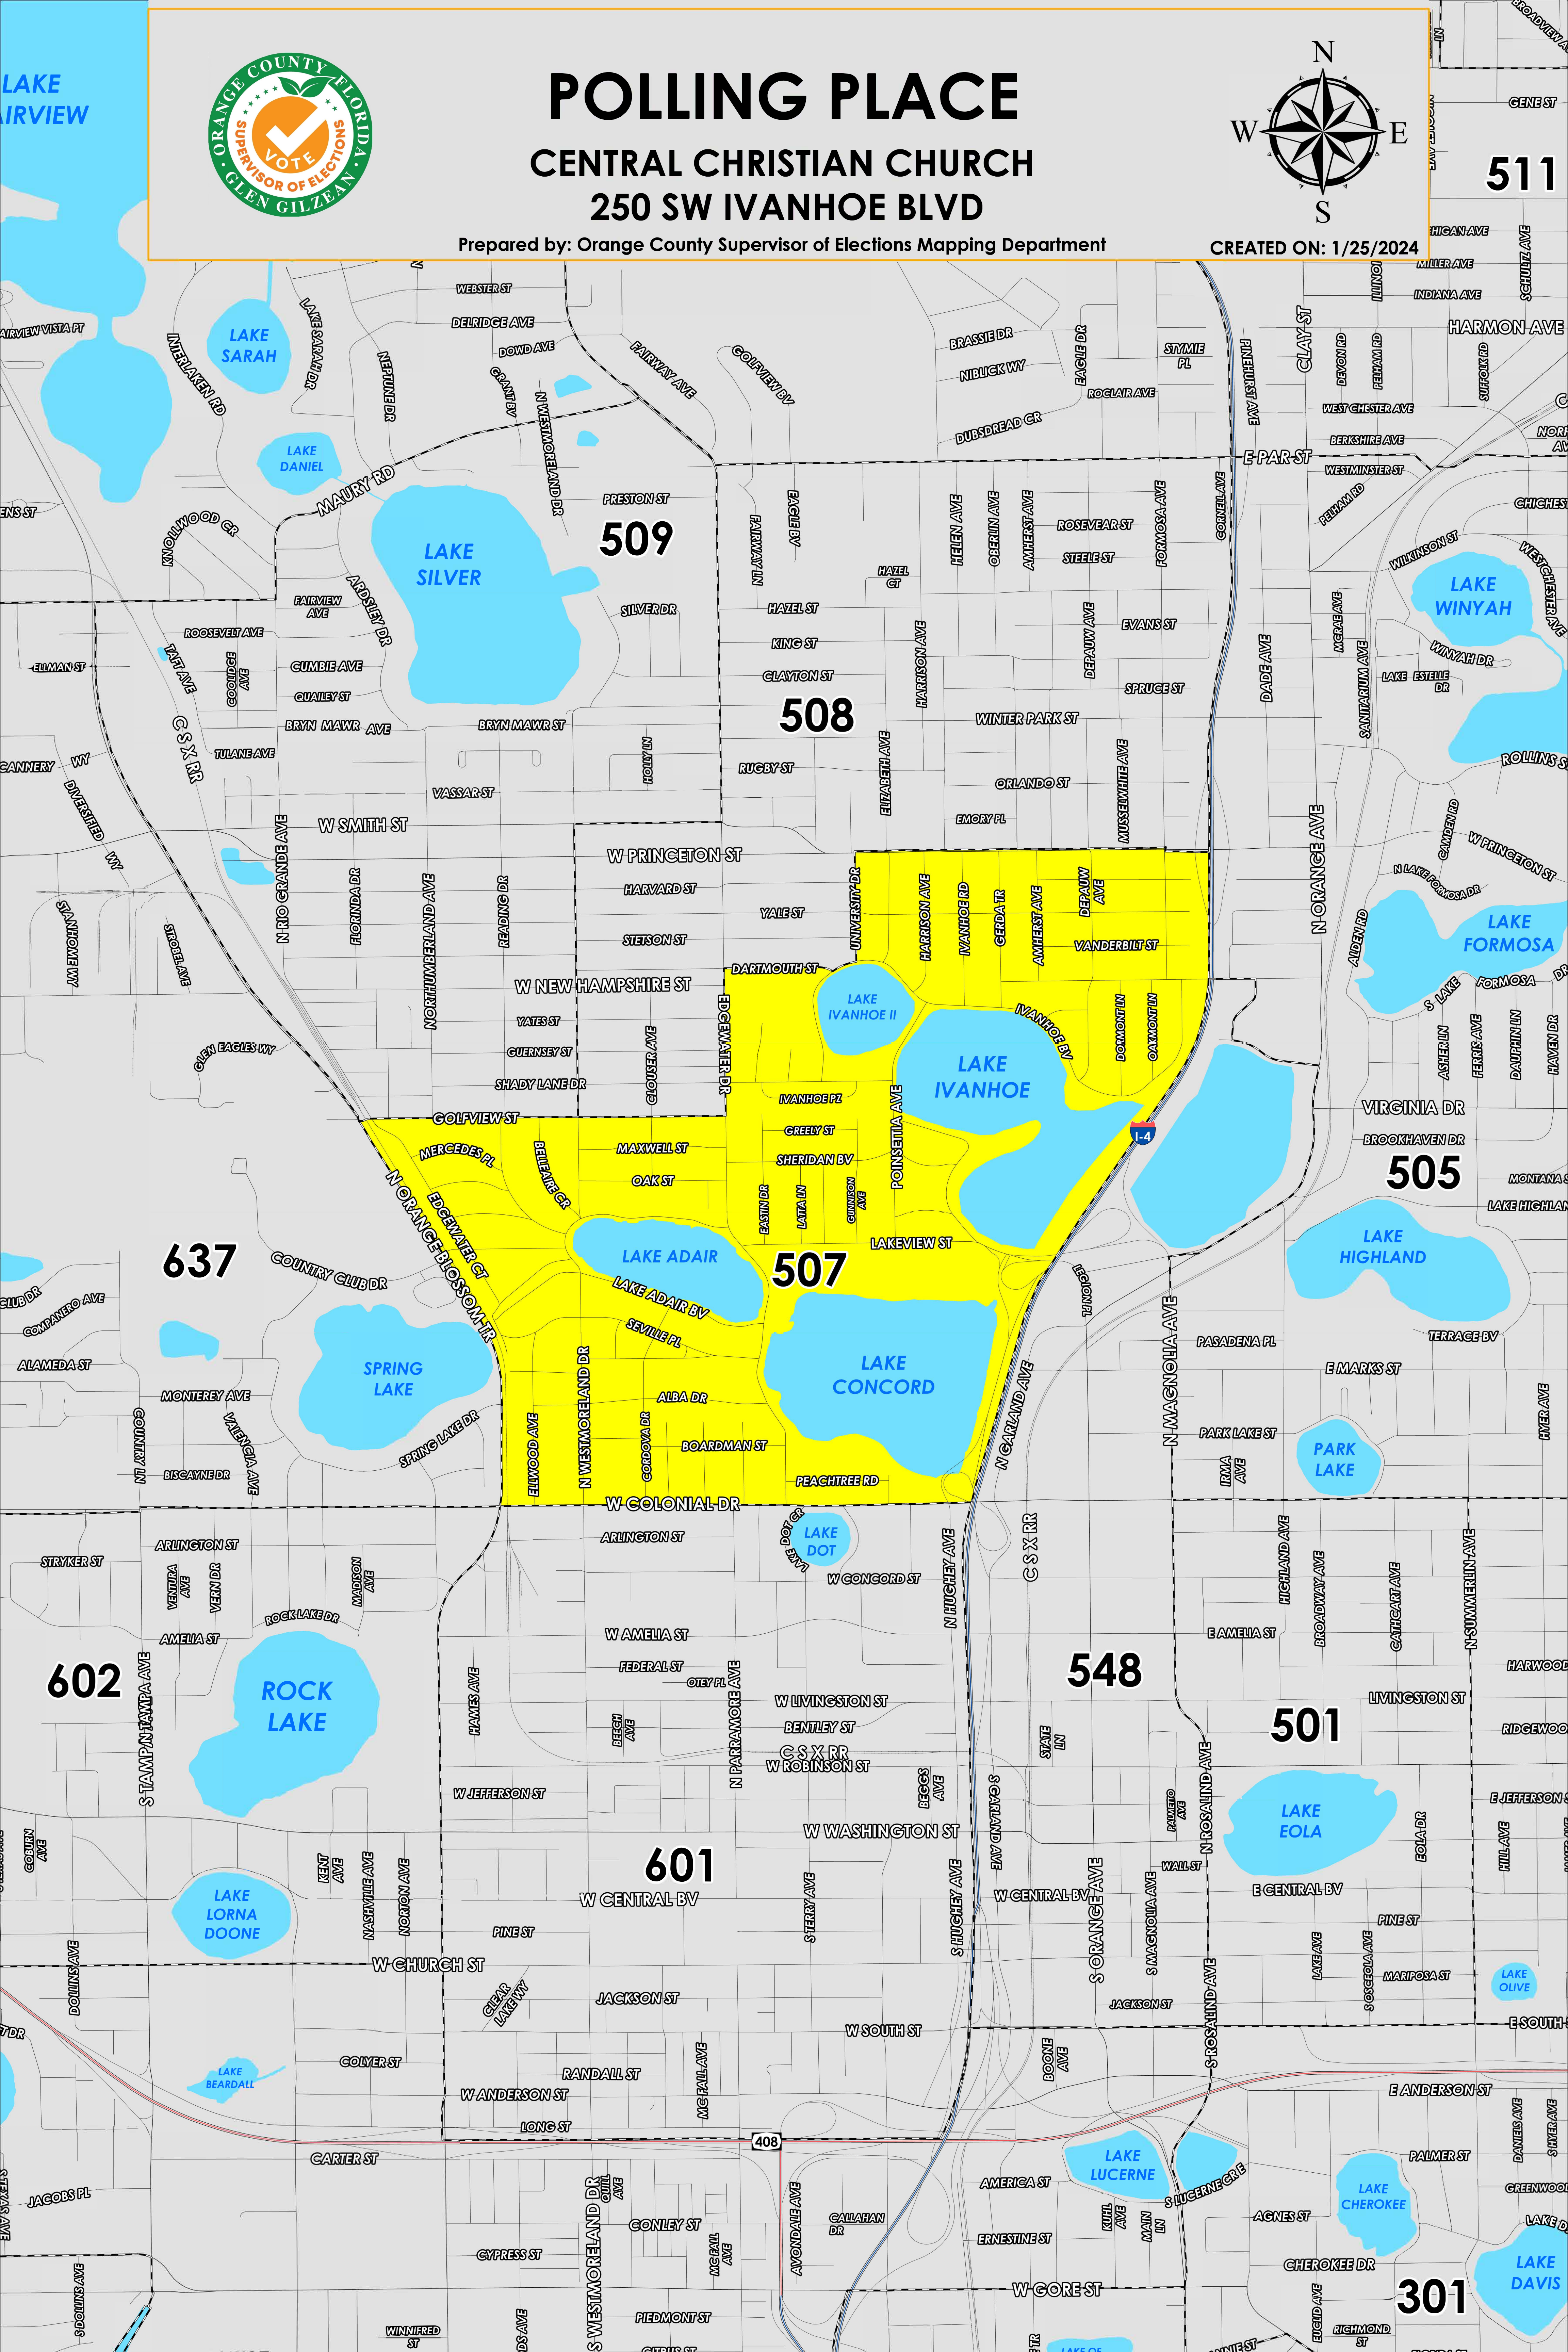

# POLLING PLACE

### 250 SW IVANHOE BLVD

Prepared by: Orange County Supervisor of Elections Mapping Department

CREATED ON: 1/25/2024

The Polling Place for Precinct 507 is Central Christian Church at 250 SW Ivanhoe Boulevard.

Precinct 507 (2024) northern boundary follows a road combination of East Princeton Street, Dartmouth Street and Golfview Street. The western boundary follows a road combination of University Drive, Edgewater Drive and alongside North Orange Blossom Trail. The southern boundary follows West Colonial Drive. The eastern boundary follows along Interstate 4.