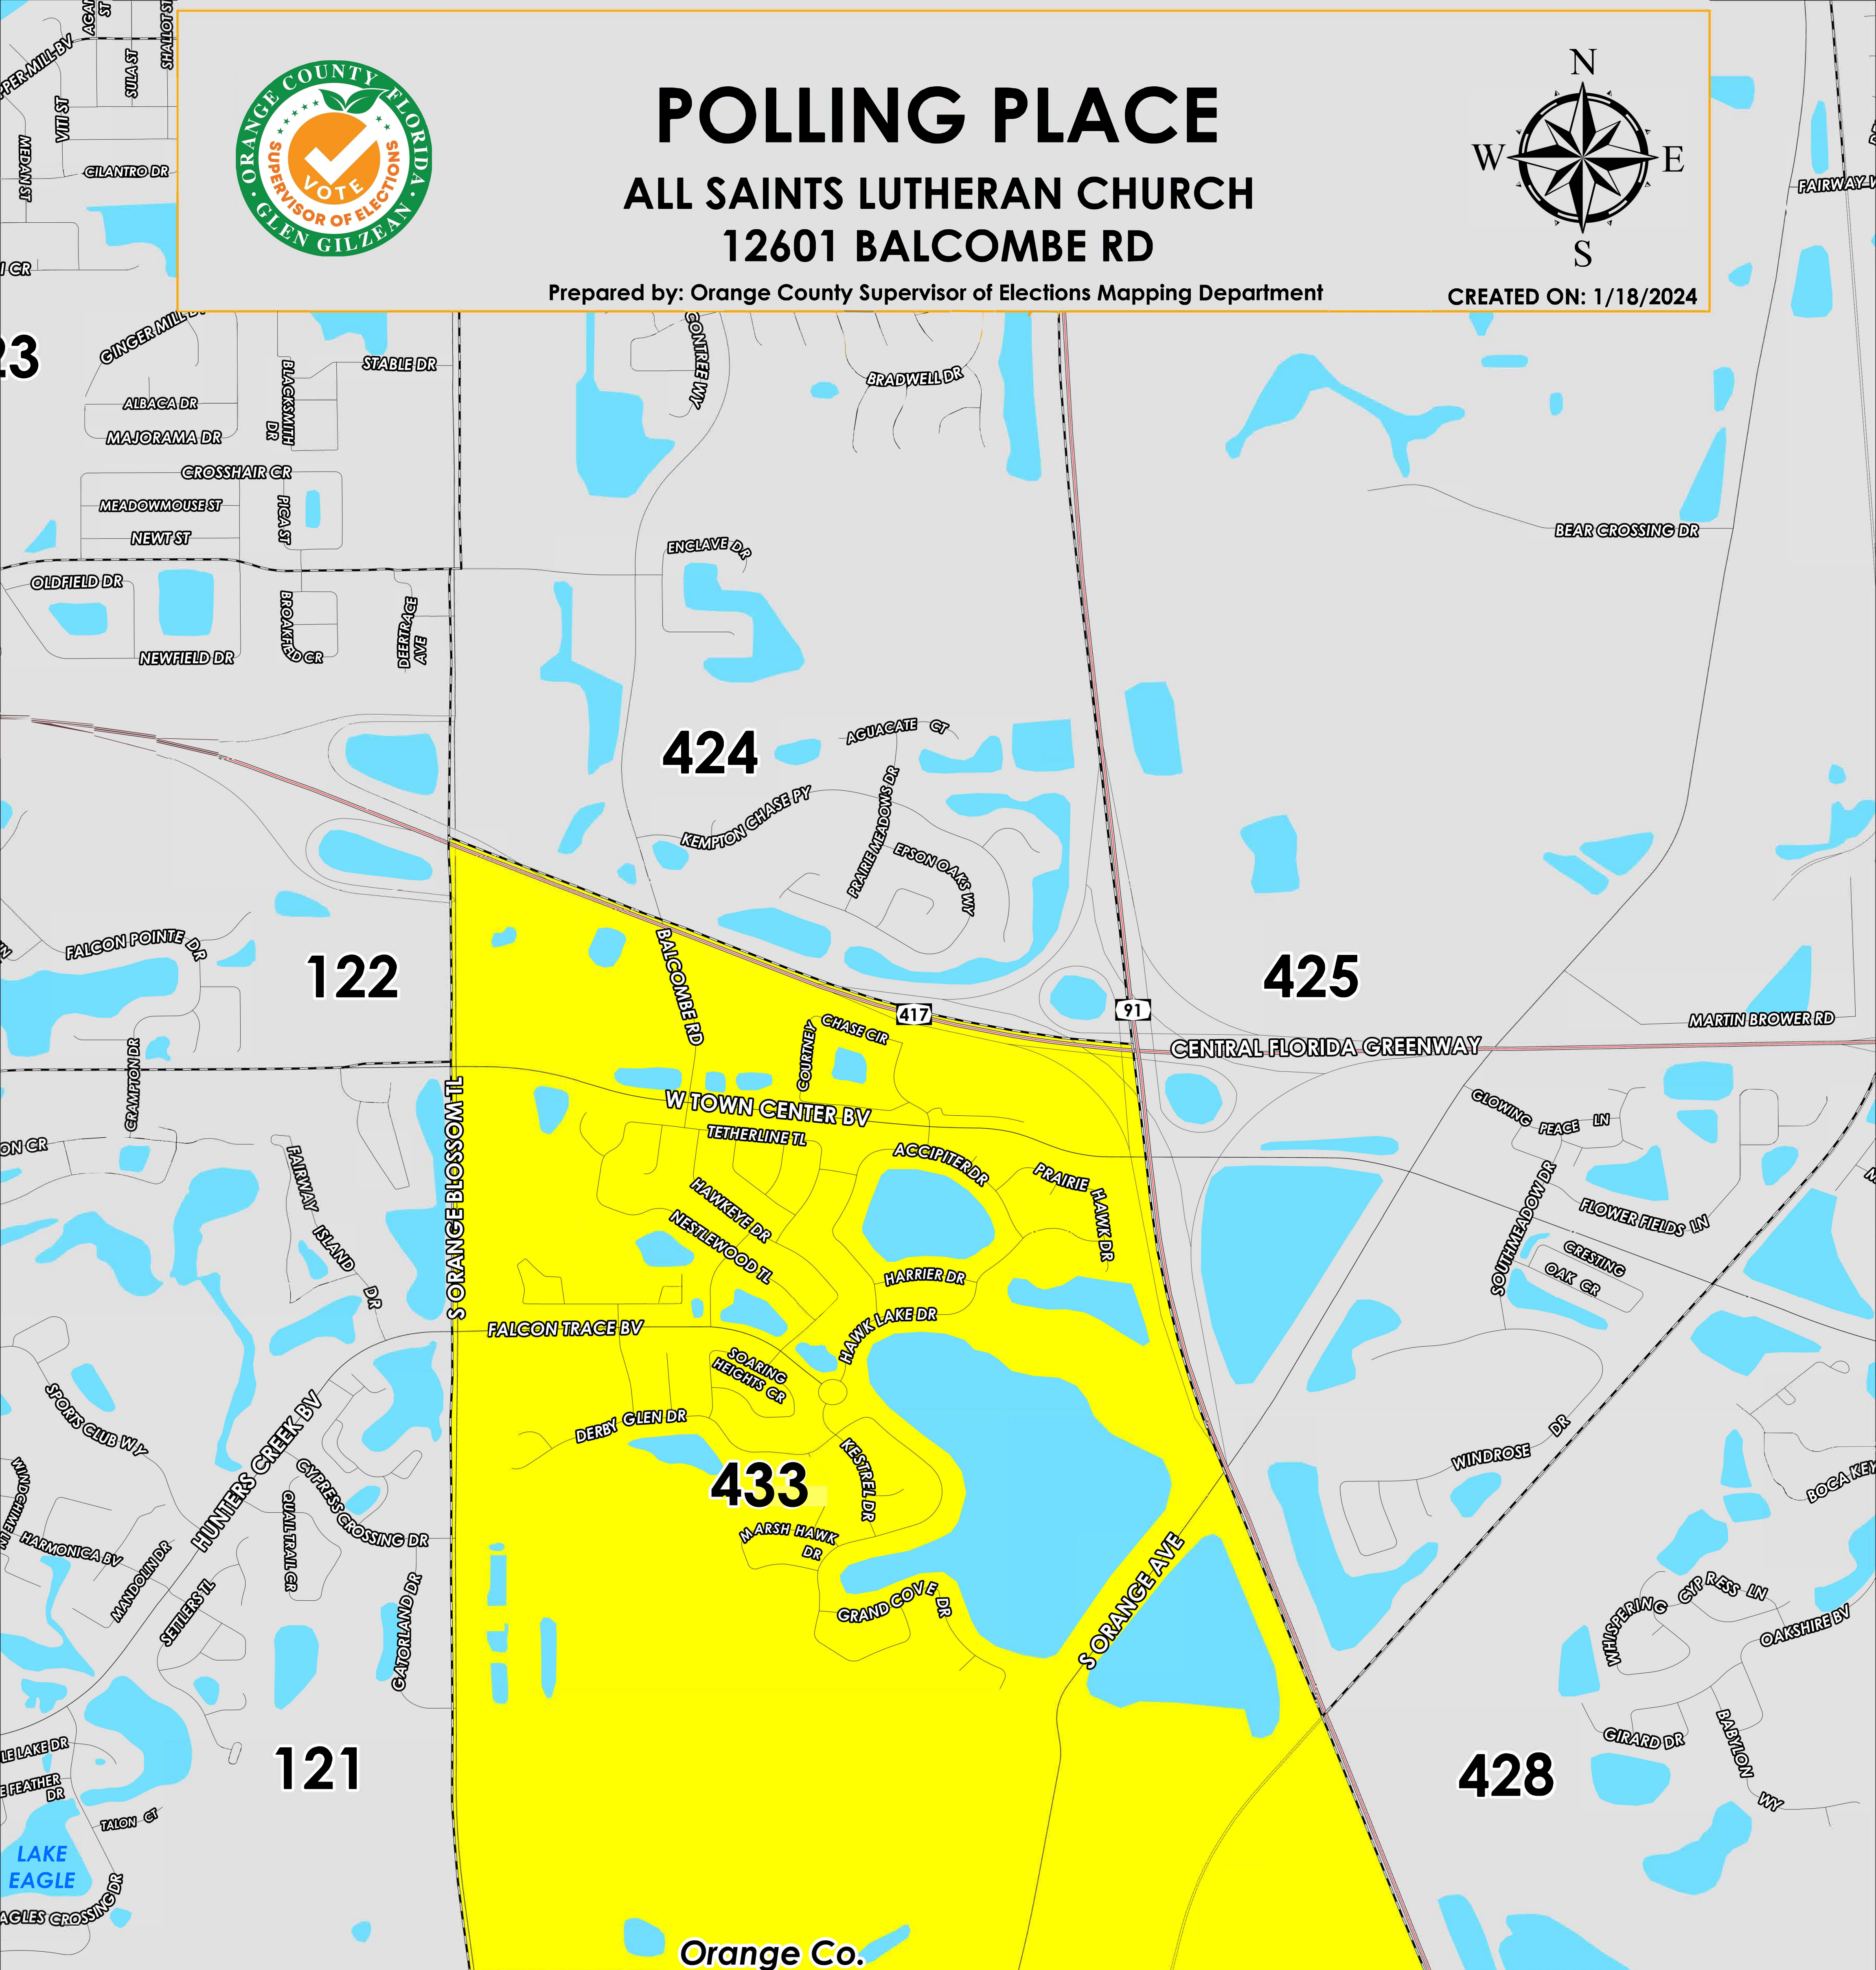

POLLING PLACE

ALL SAINTS LUTHERAN CHURCH

12601 BALCOMBE RD

Prepared by: Orange County Supervisor of Elections Mapping Department

CREATED ON: 1/18/2024

Orange Co.
Osceola Co.

The Polling Place for Precinct 433 is All Saints Lutheran Church at 12601 Balcombe Road.

Precinct 433 (2024) northern boundary follows along State Road 417. The western boundary follows along South Orange Blossom Trail. The southern boundary follows along the Osceola/Orange County border, and the eastern boundary follows along Florida Turnpike (State Road 91).