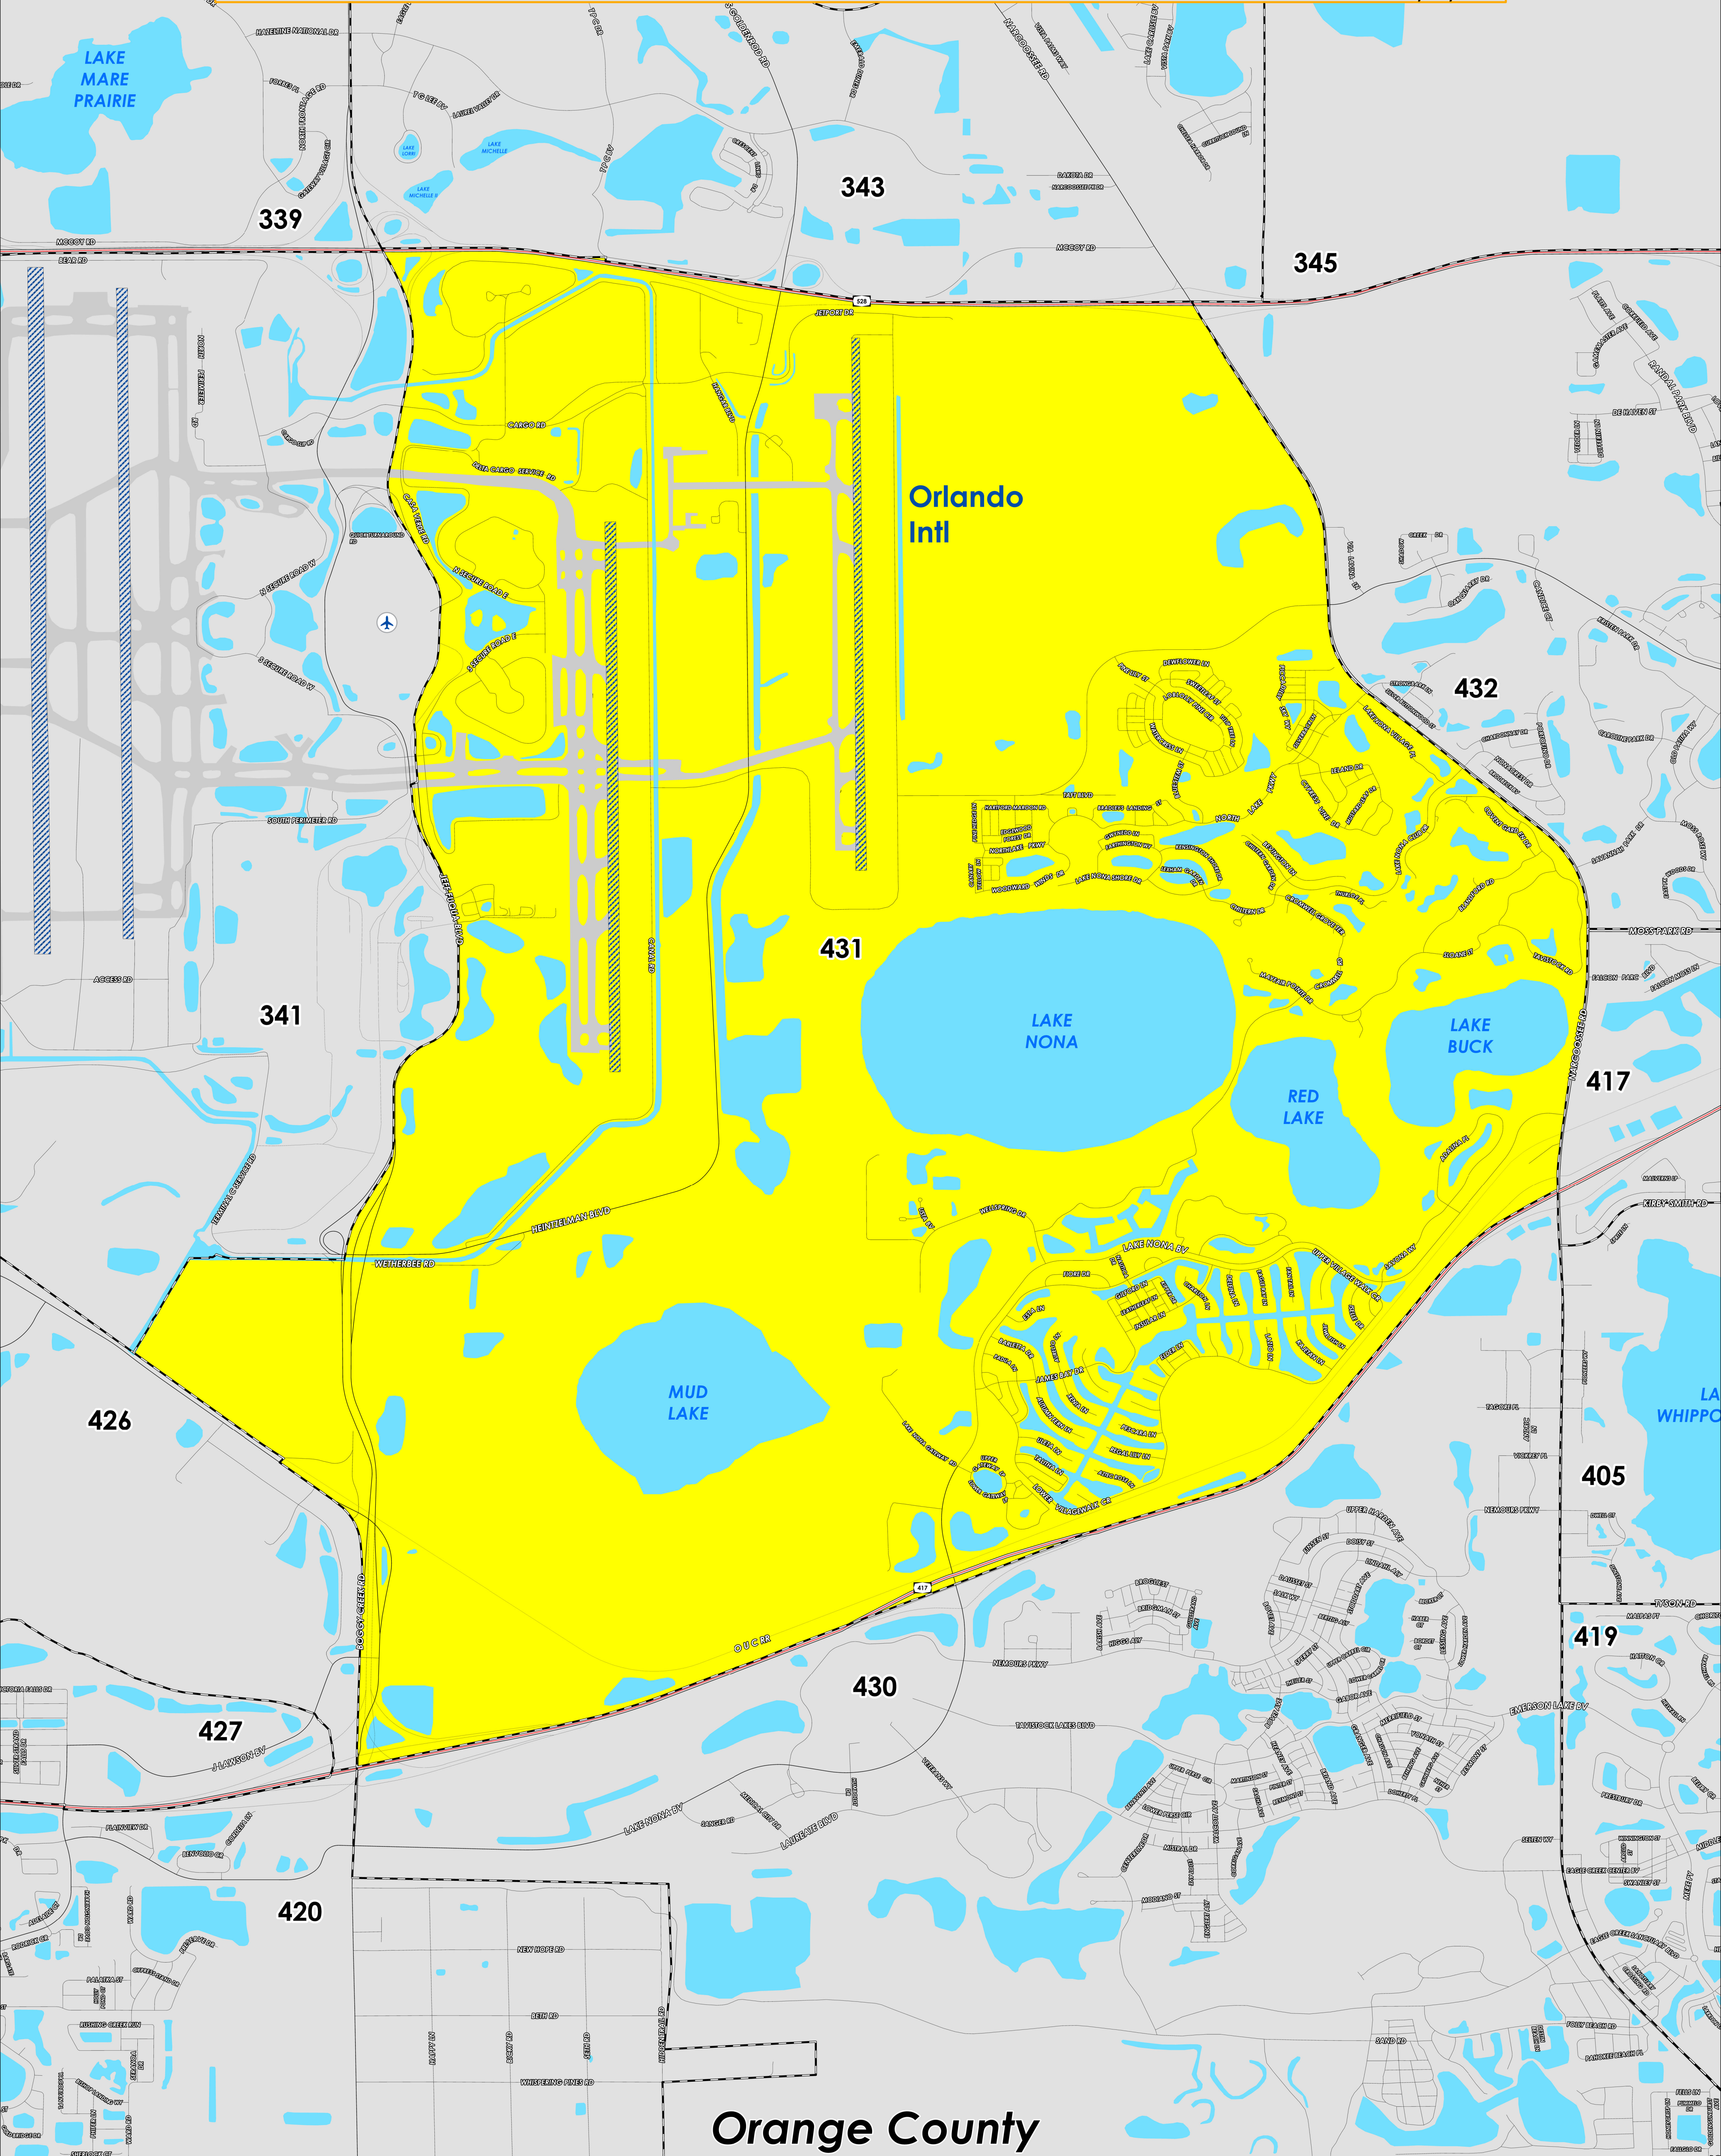

POLLING PLACE

GUIDEWELL INNOVATION CENTER

6555 SANGER RD

Prepared by: Orange County Supervisor of Elections Mapping Department

CREATED ON: 5/10/2024

Orange County
Osceola County

The Polling Place for Precinct 431 is Guidewell Innovation Center at 6555 Sanger Road.

Precinct 431 (2024) northern boundary follows along State Road 528. The western boundary follows along Jeff Fuqua Boulevard and continues onto Boggy Creek Road. The southern boundary follows along State Road 417, and the eastern boundary follows along Narcoossee Road.