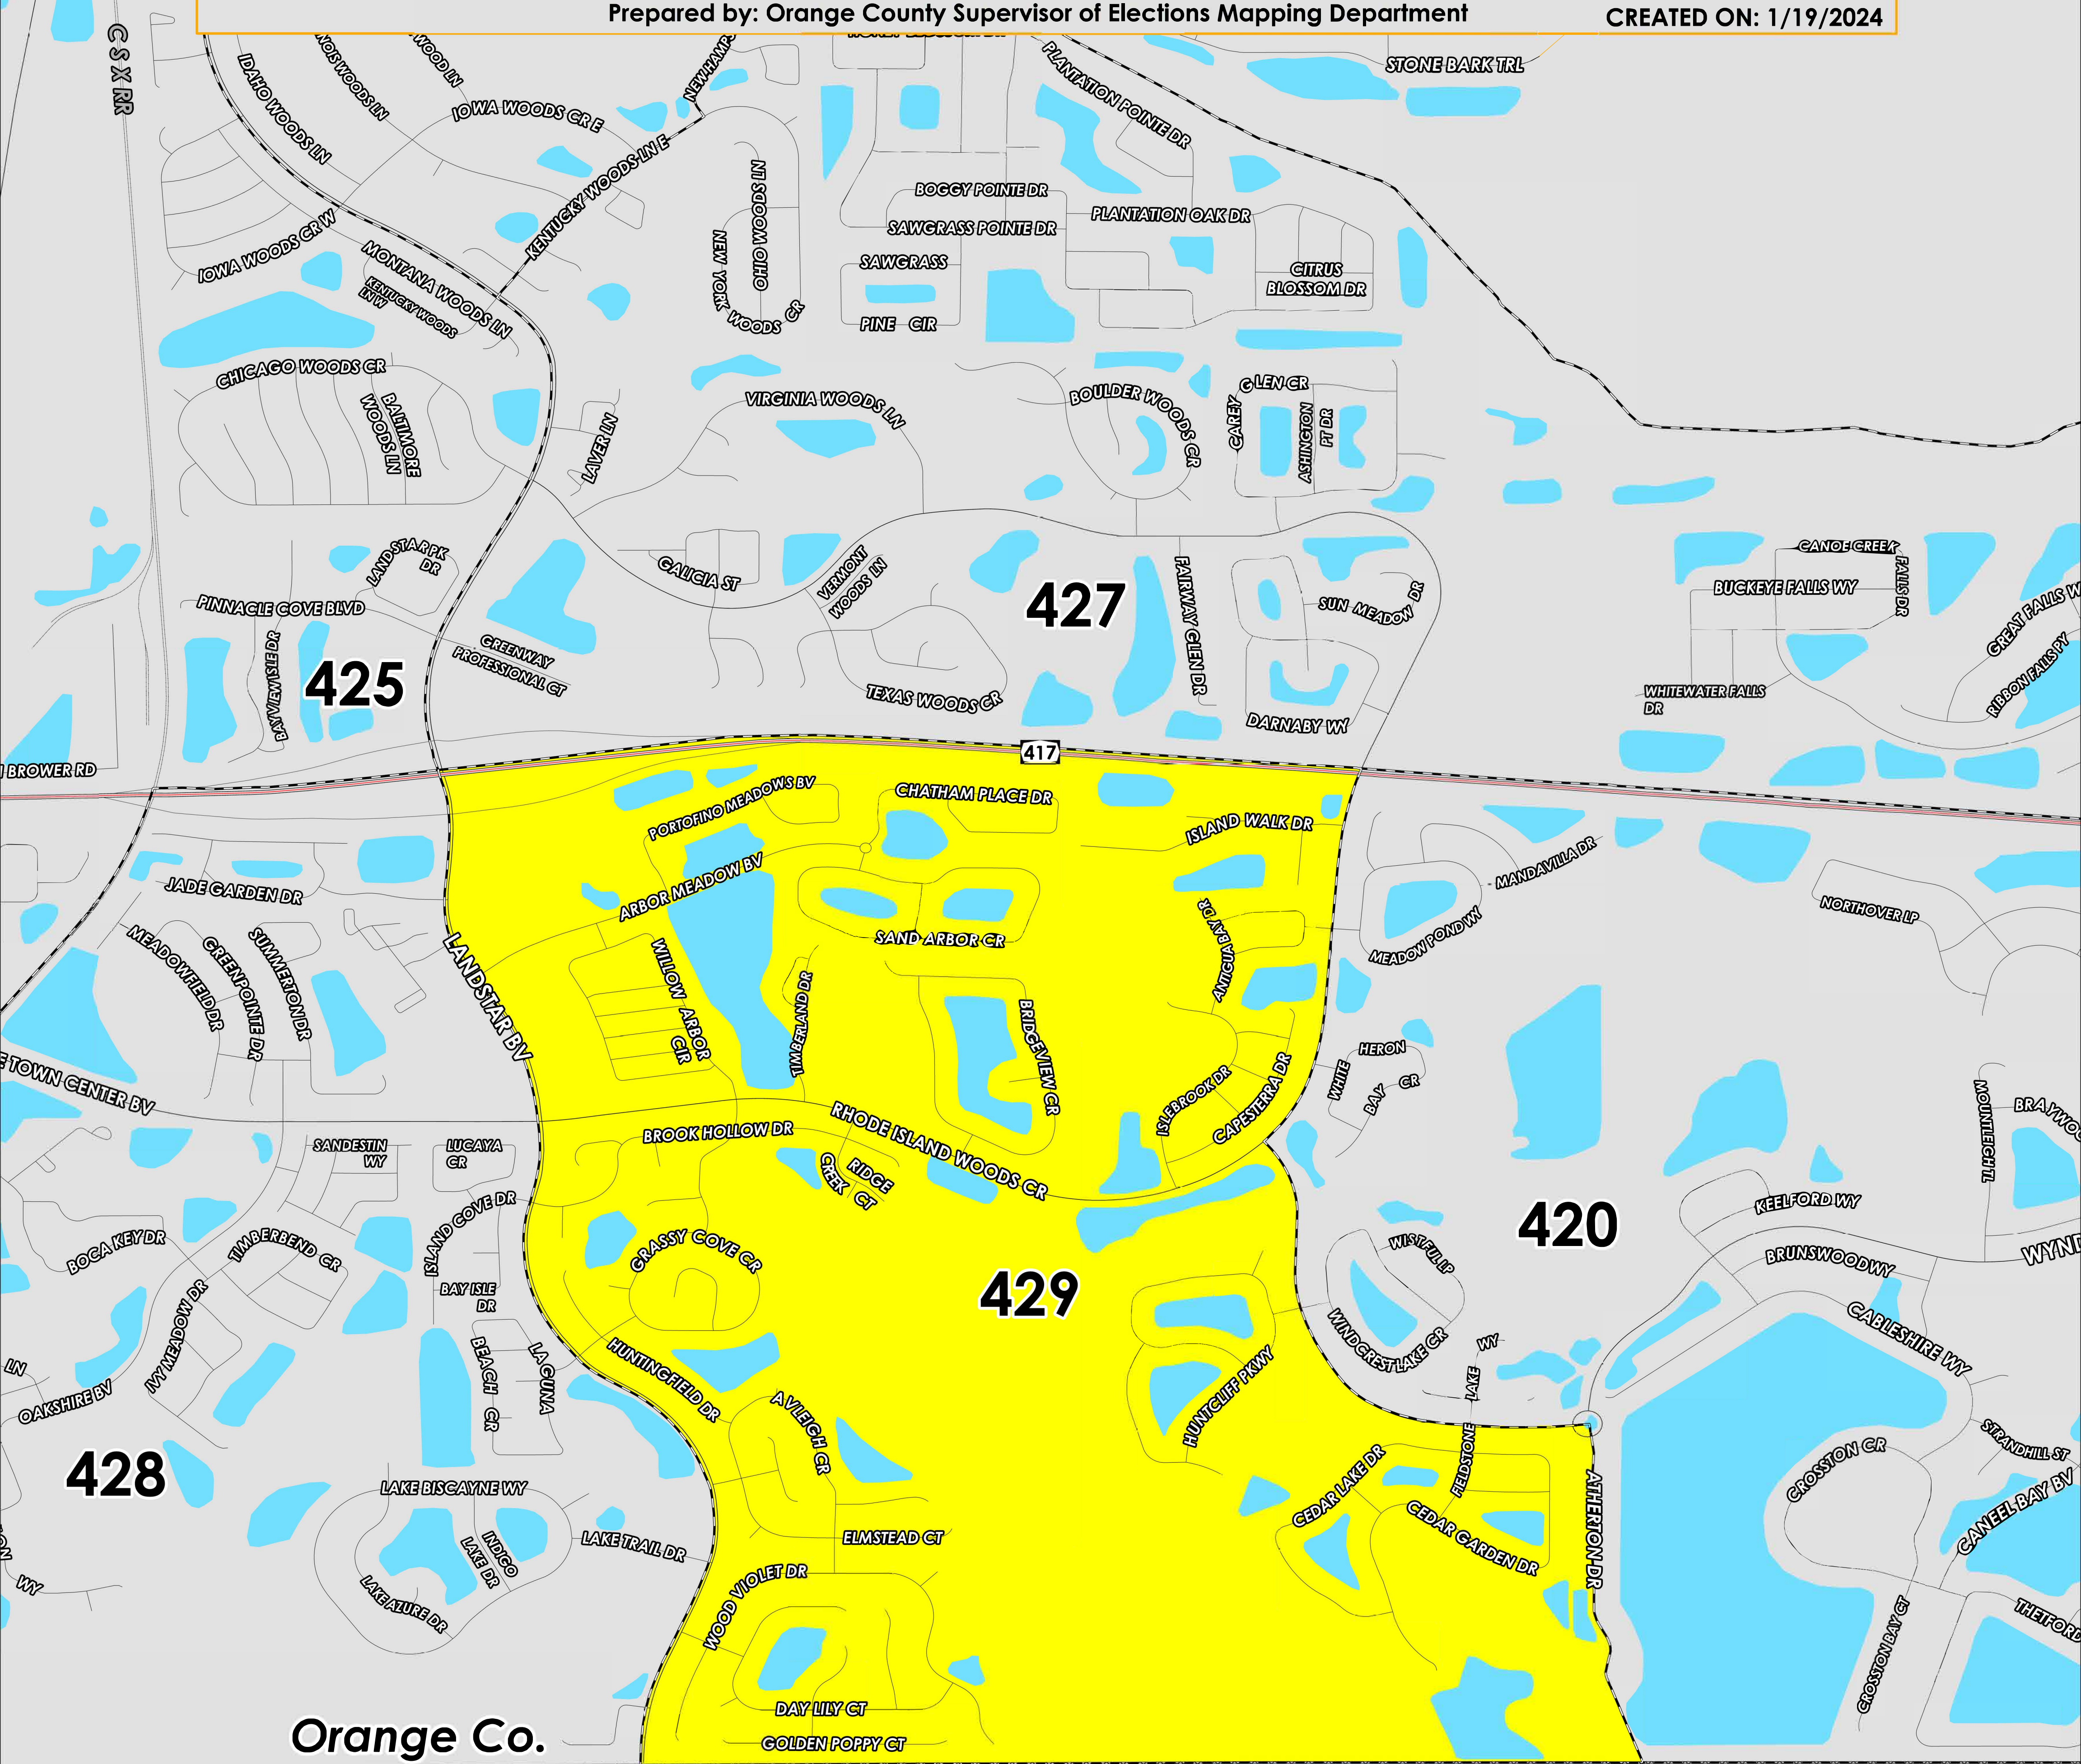

POLLING PLACE

WYNDHAM LAKES ELEMENTARY SCHOOL

14360 WYNDHAM LAKES BLVD

Prepared by: Orange County Supervisor of Elections Mapping Department

CREATED ON: 1/19/2024

Orange Co.
Osceola Co.

The Polling Place for Precinct 429 is Wyndham Lakes Elementary School at 14360 Wyndham Lakes Boulevard.

Precinct 429 (2024) northern boundary follows along State Road 417. The western boundary follows along Landstar Avenue. The southern boundary follows along the Osceola/Orange County border, and the eastern boundary follows along Atherton Drive, then continues onto Wyndham Lakes Boulevard and Rhode Island Woods Circle.

Precinct 429S is with district assignments of U.S. Congress 9, State Senate 25, State House 47, County Commission 4, and School Board 3.

For more detailed views of other county and municipal precincts, [visit the District and Precinct Maps page](#). For more information about precinct boundaries, contact the [Orange County Supervisor of Elections office](#)

This map was produced by the Orange County Supervisor of Elections Mapping Department. Additional voter information can be found [on our website](#).