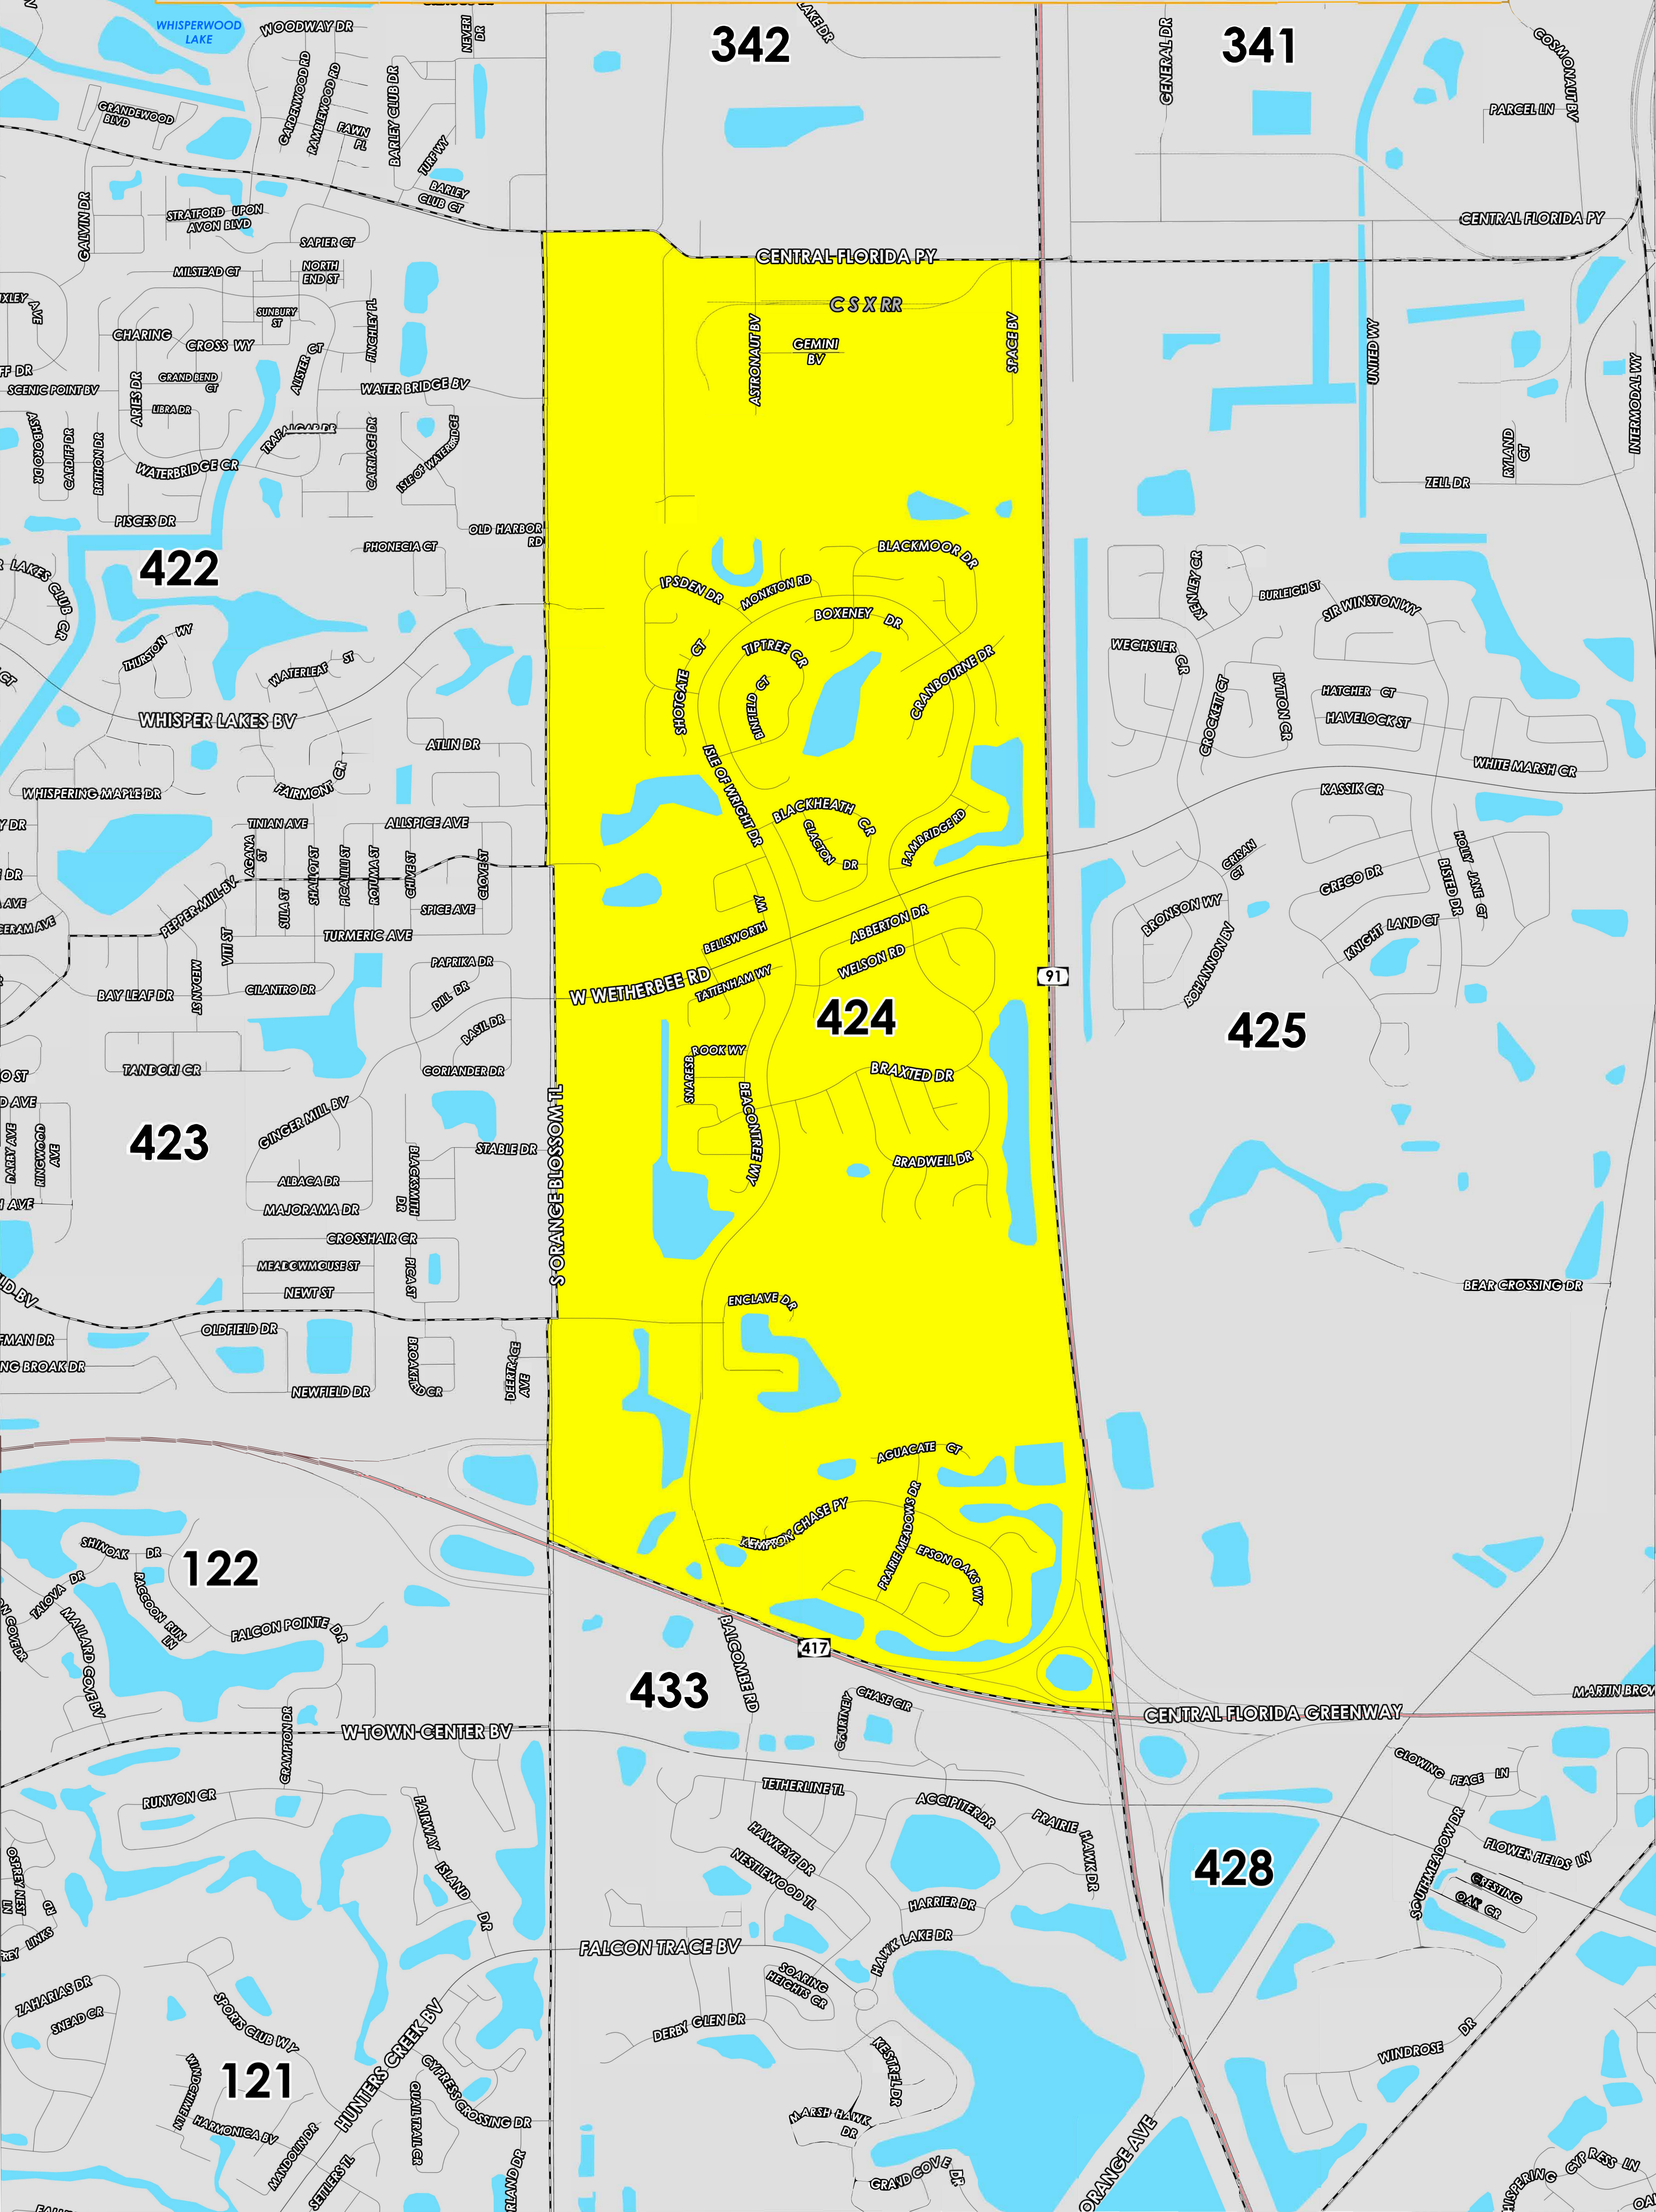

POLLING PLACE

ALL SAINTS LUTHERAN CHURCH

12601 BALCOMBE RD

Prepared by: Orange County Supervisor of Elections Mapping Department

CREATED ON: 1/18/2024

The Polling Place for Precinct 424 is All Saints Lutheran Church at 12601 Balcombe Road.

Precinct 424 (2024) northern boundary follows along Central Florida Parkway. The western boundary follows along South Orange Blossom Trail. The southern boundary follows along State Road 417, and the eastern boundary follows along Florida Turnpike (State Road 91).

This map was produced by the Orange County Supervisor of Elections Mapping Department. Additional voter information can be found [on our website](#).