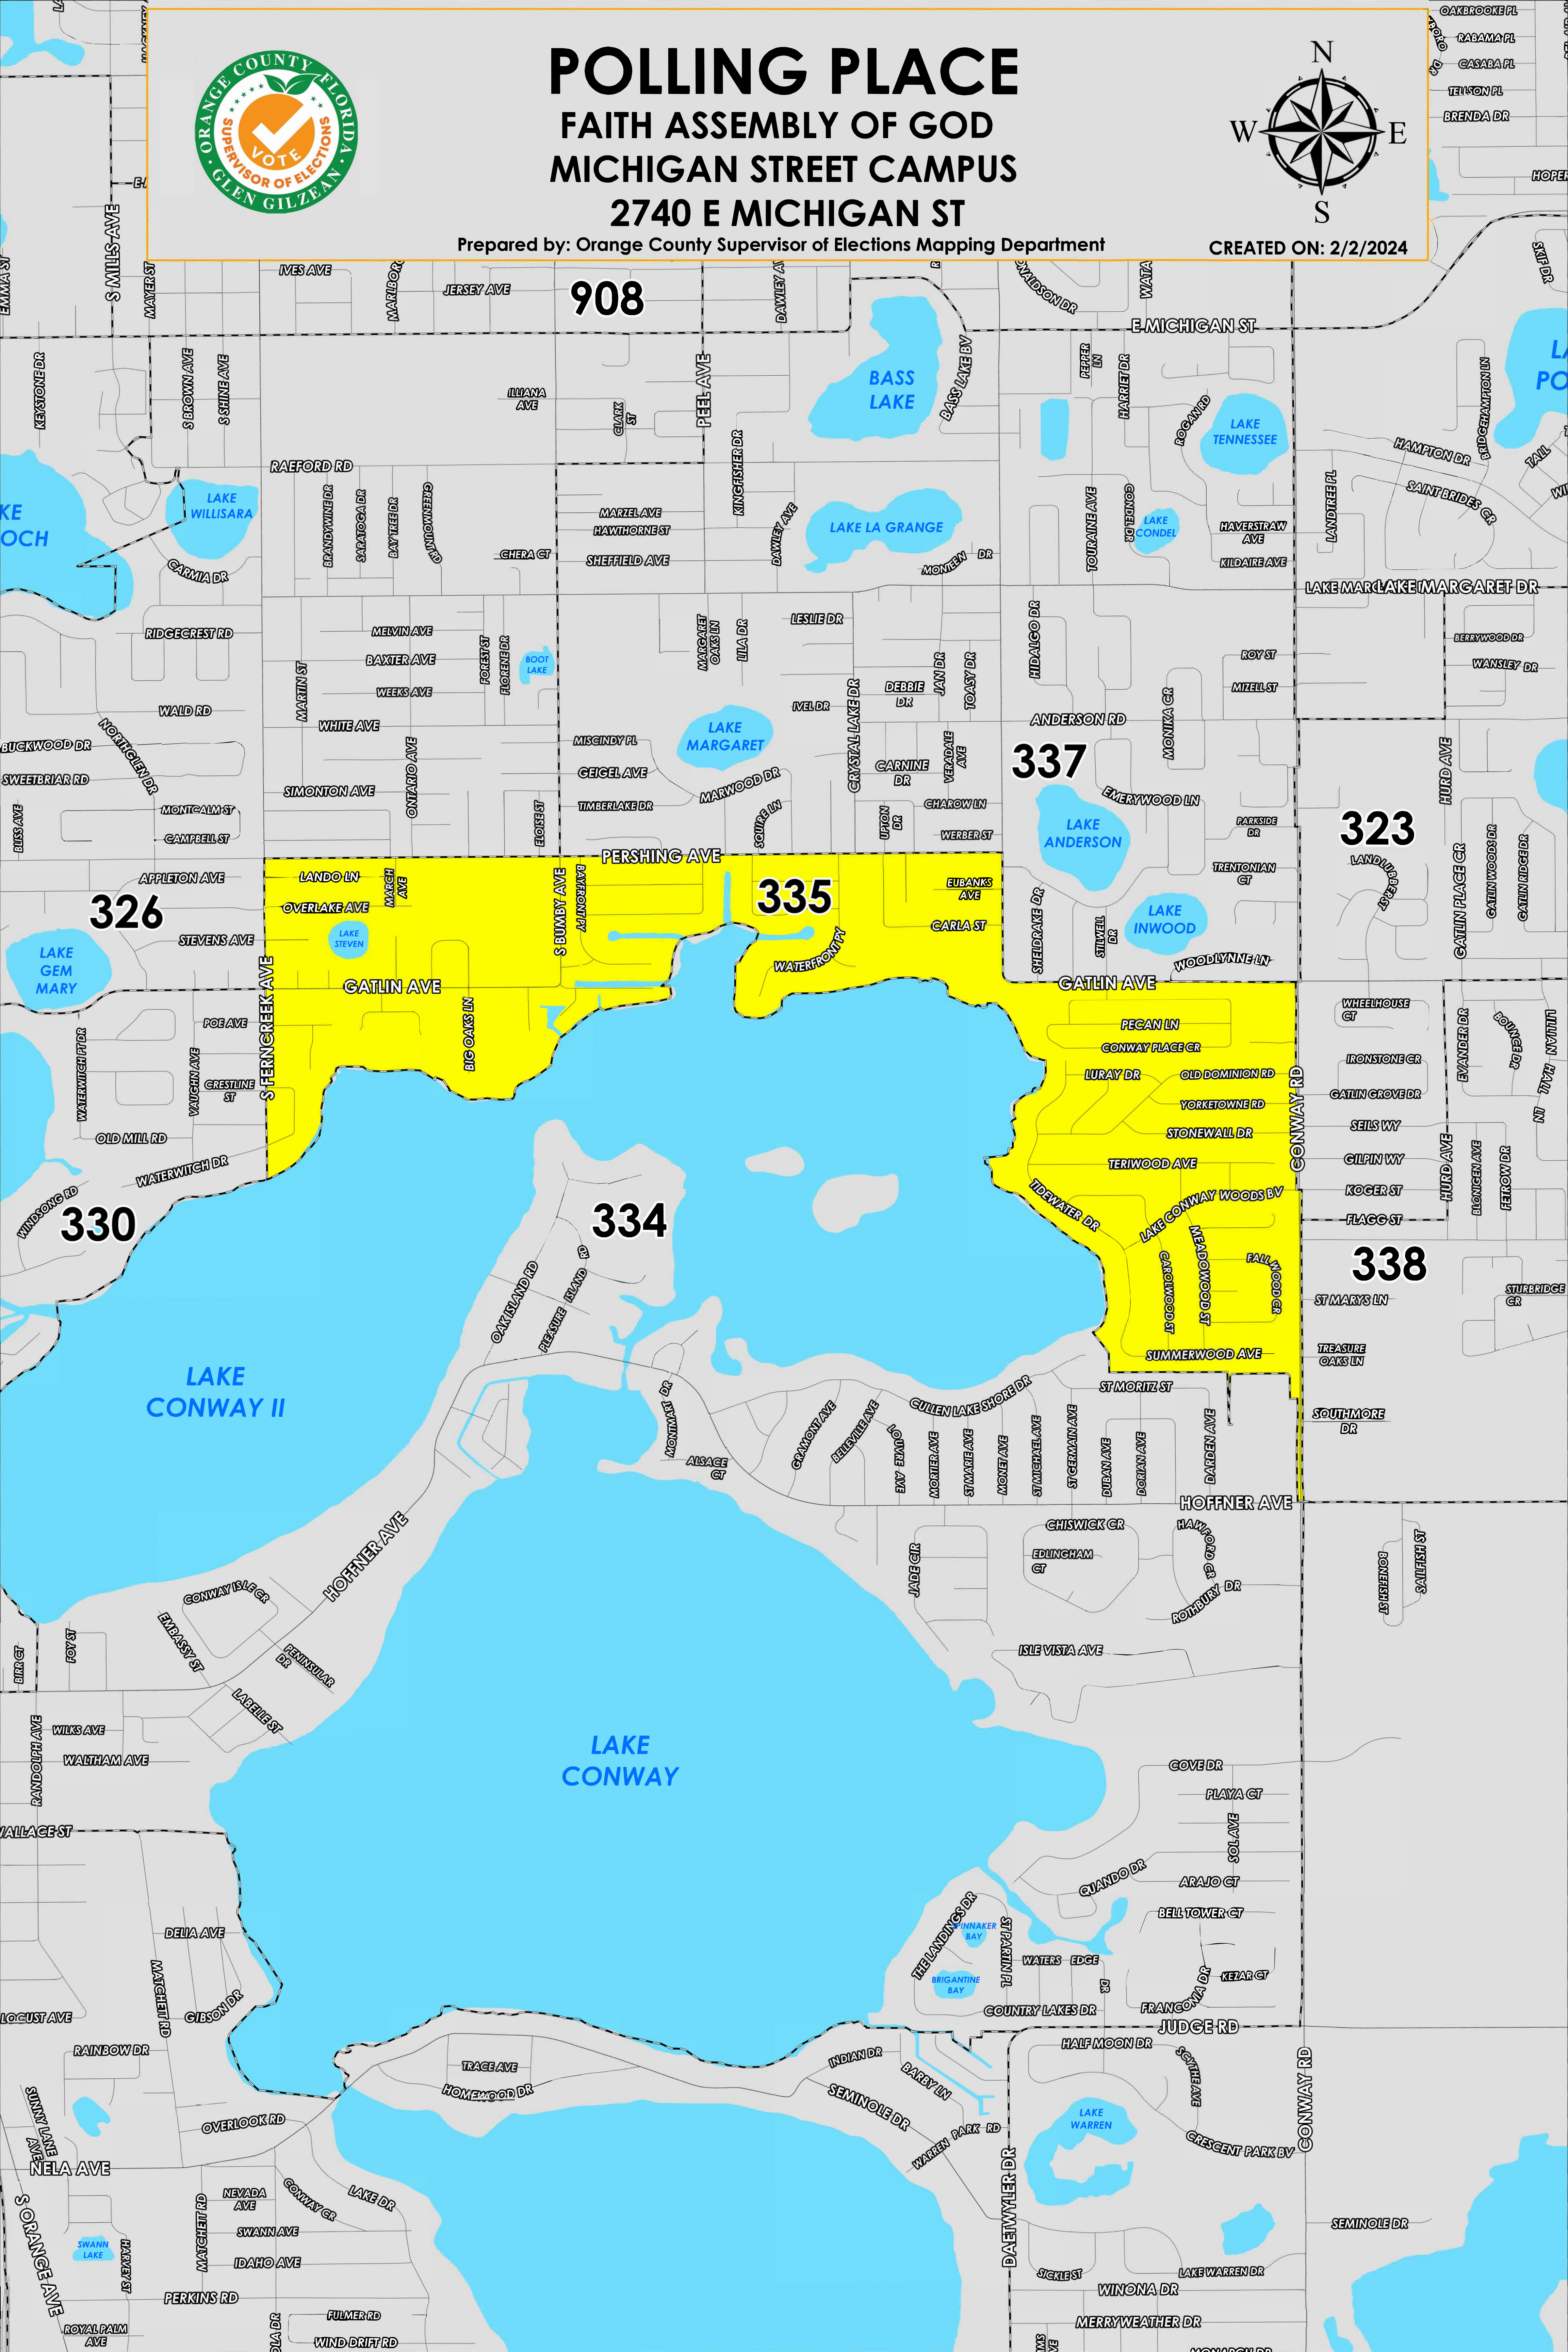

POLLING PLACE

FAITH ASSEMBLY OF GOD

MICHIGAN STREET CAMPUS

2740 E MICHIGAN ST

Prepared by: Orange County Supervisor of Elections Mapping Department

CREATED ON: 2/2/2024

The Polling Place for Precinct 335 is Faith Assembly of God, Michigan Street Campus at 2740 E Michigan St.

Precinct 335 (2024) northern boundary follows Gatlin Avenue and extends to Pershing Avenue. The western boundary follows South Ferncreek Avenue then alongside the eastern shoreline of Little Lake Conway. The southern boundary follows the northern shoreline of Little Lake Conway and extends to Summerwood Avenue. The eastern boundary follows South Conway Road and extends to Conway Gardens Road.

Precinct 335S is with district assignments of U.S. Congress 9, State Senate 17, State House 42, County Commission 3, and School Board 3.

For more detailed views of other county and municipal precincts, [visit the District and Precinct Maps page](#). For more information about precinct boundaries, contact the [Orange County Supervisor of Elections office](#)

This map was produced by the Orange County Supervisor of Elections Mapping Department. Additional voter information can be found [on our website](#).