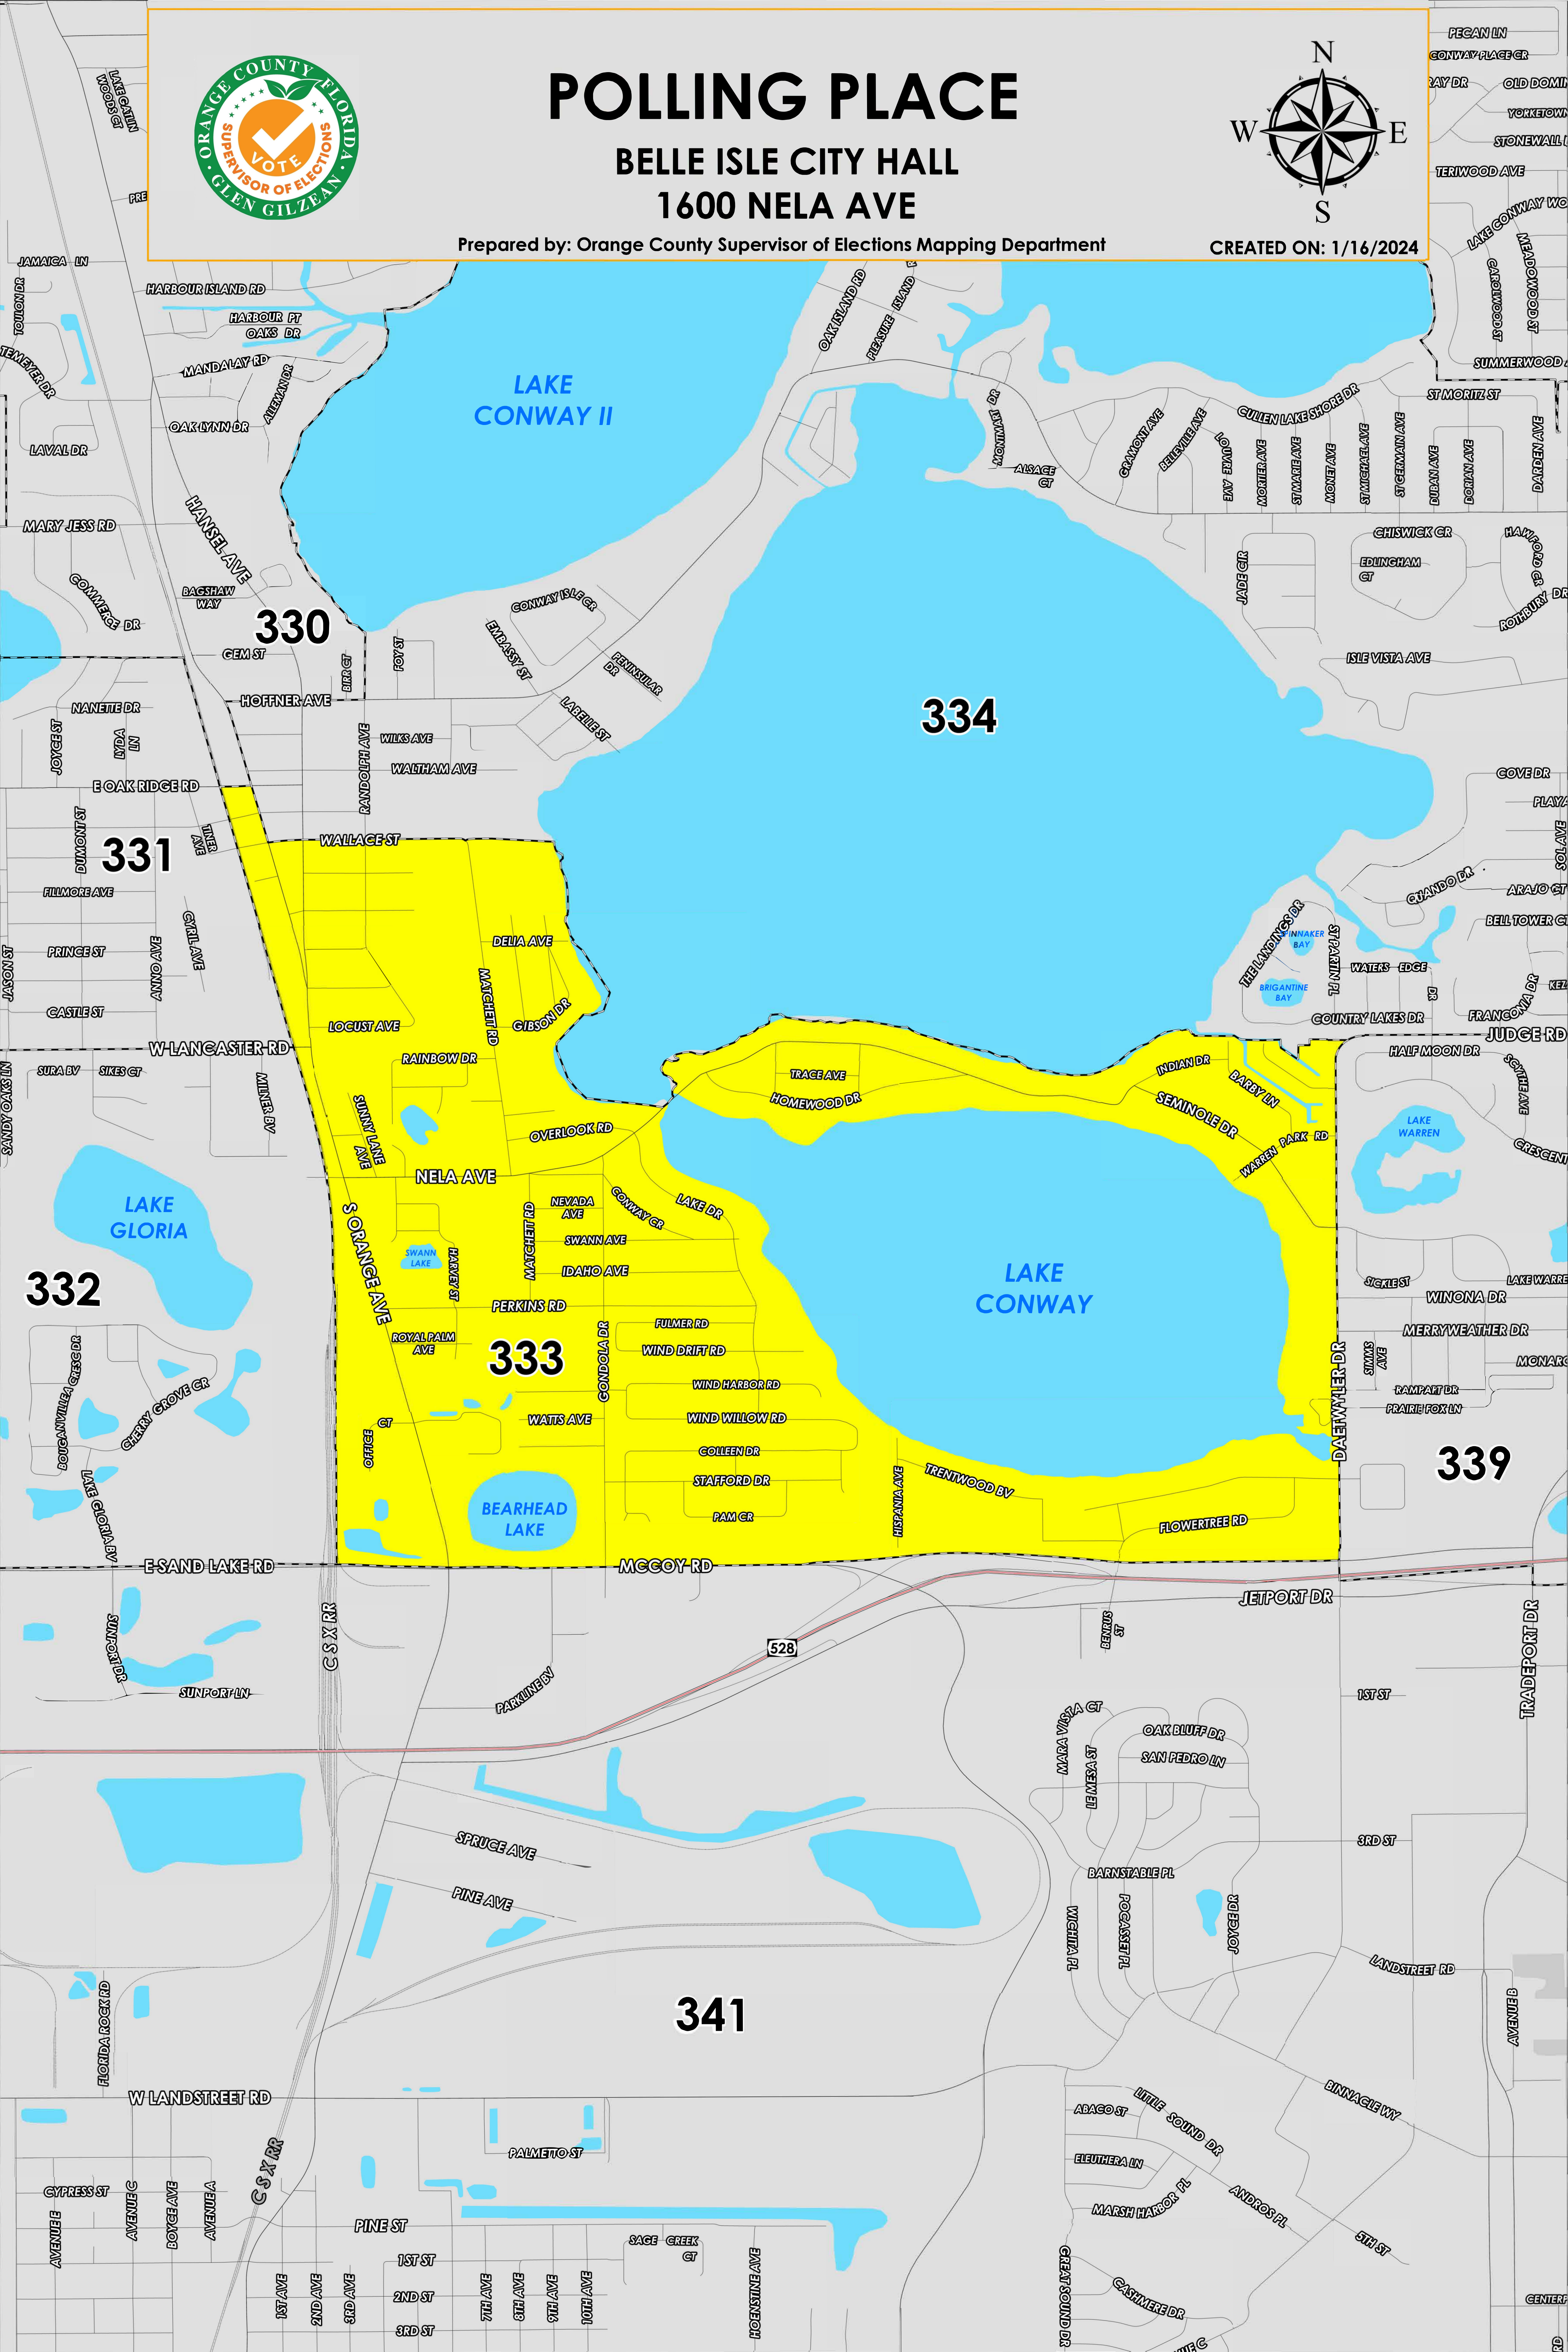

POLLING PLACE

BELLE ISLE CITY HALL
1600 NELA AVE

Prepared by: Orange County Supervisor of Elections Mapping Department

CREATED ON: 1/16/2024

The Polling Place for Precinct 333 is Belle Isle City Hall at 1600 Nela Avenue.

Precinct 333 (2024) northern boundary follows a combination parallel south of Country Lake Drive, parallel north along Nela Avenue then East Wallace Street and extends to East Oak Ridge Road. The western boundary follows parallel west along South Orange Avenue. The southern boundary follows East Sand Lake Road and extends to McCoy Road. The eastern boundary follows Daetwyler Drive.

Precinct 333 contains sub precincts of:

333A is with district assignments of U.S. Congress 9, State Senate 17, State House 44, County Commission 3, and School Board 3.

333B is with district assignments of U.S. Congress 9, State Senate 17, State House 42, County Commission 3, and School Board 3.