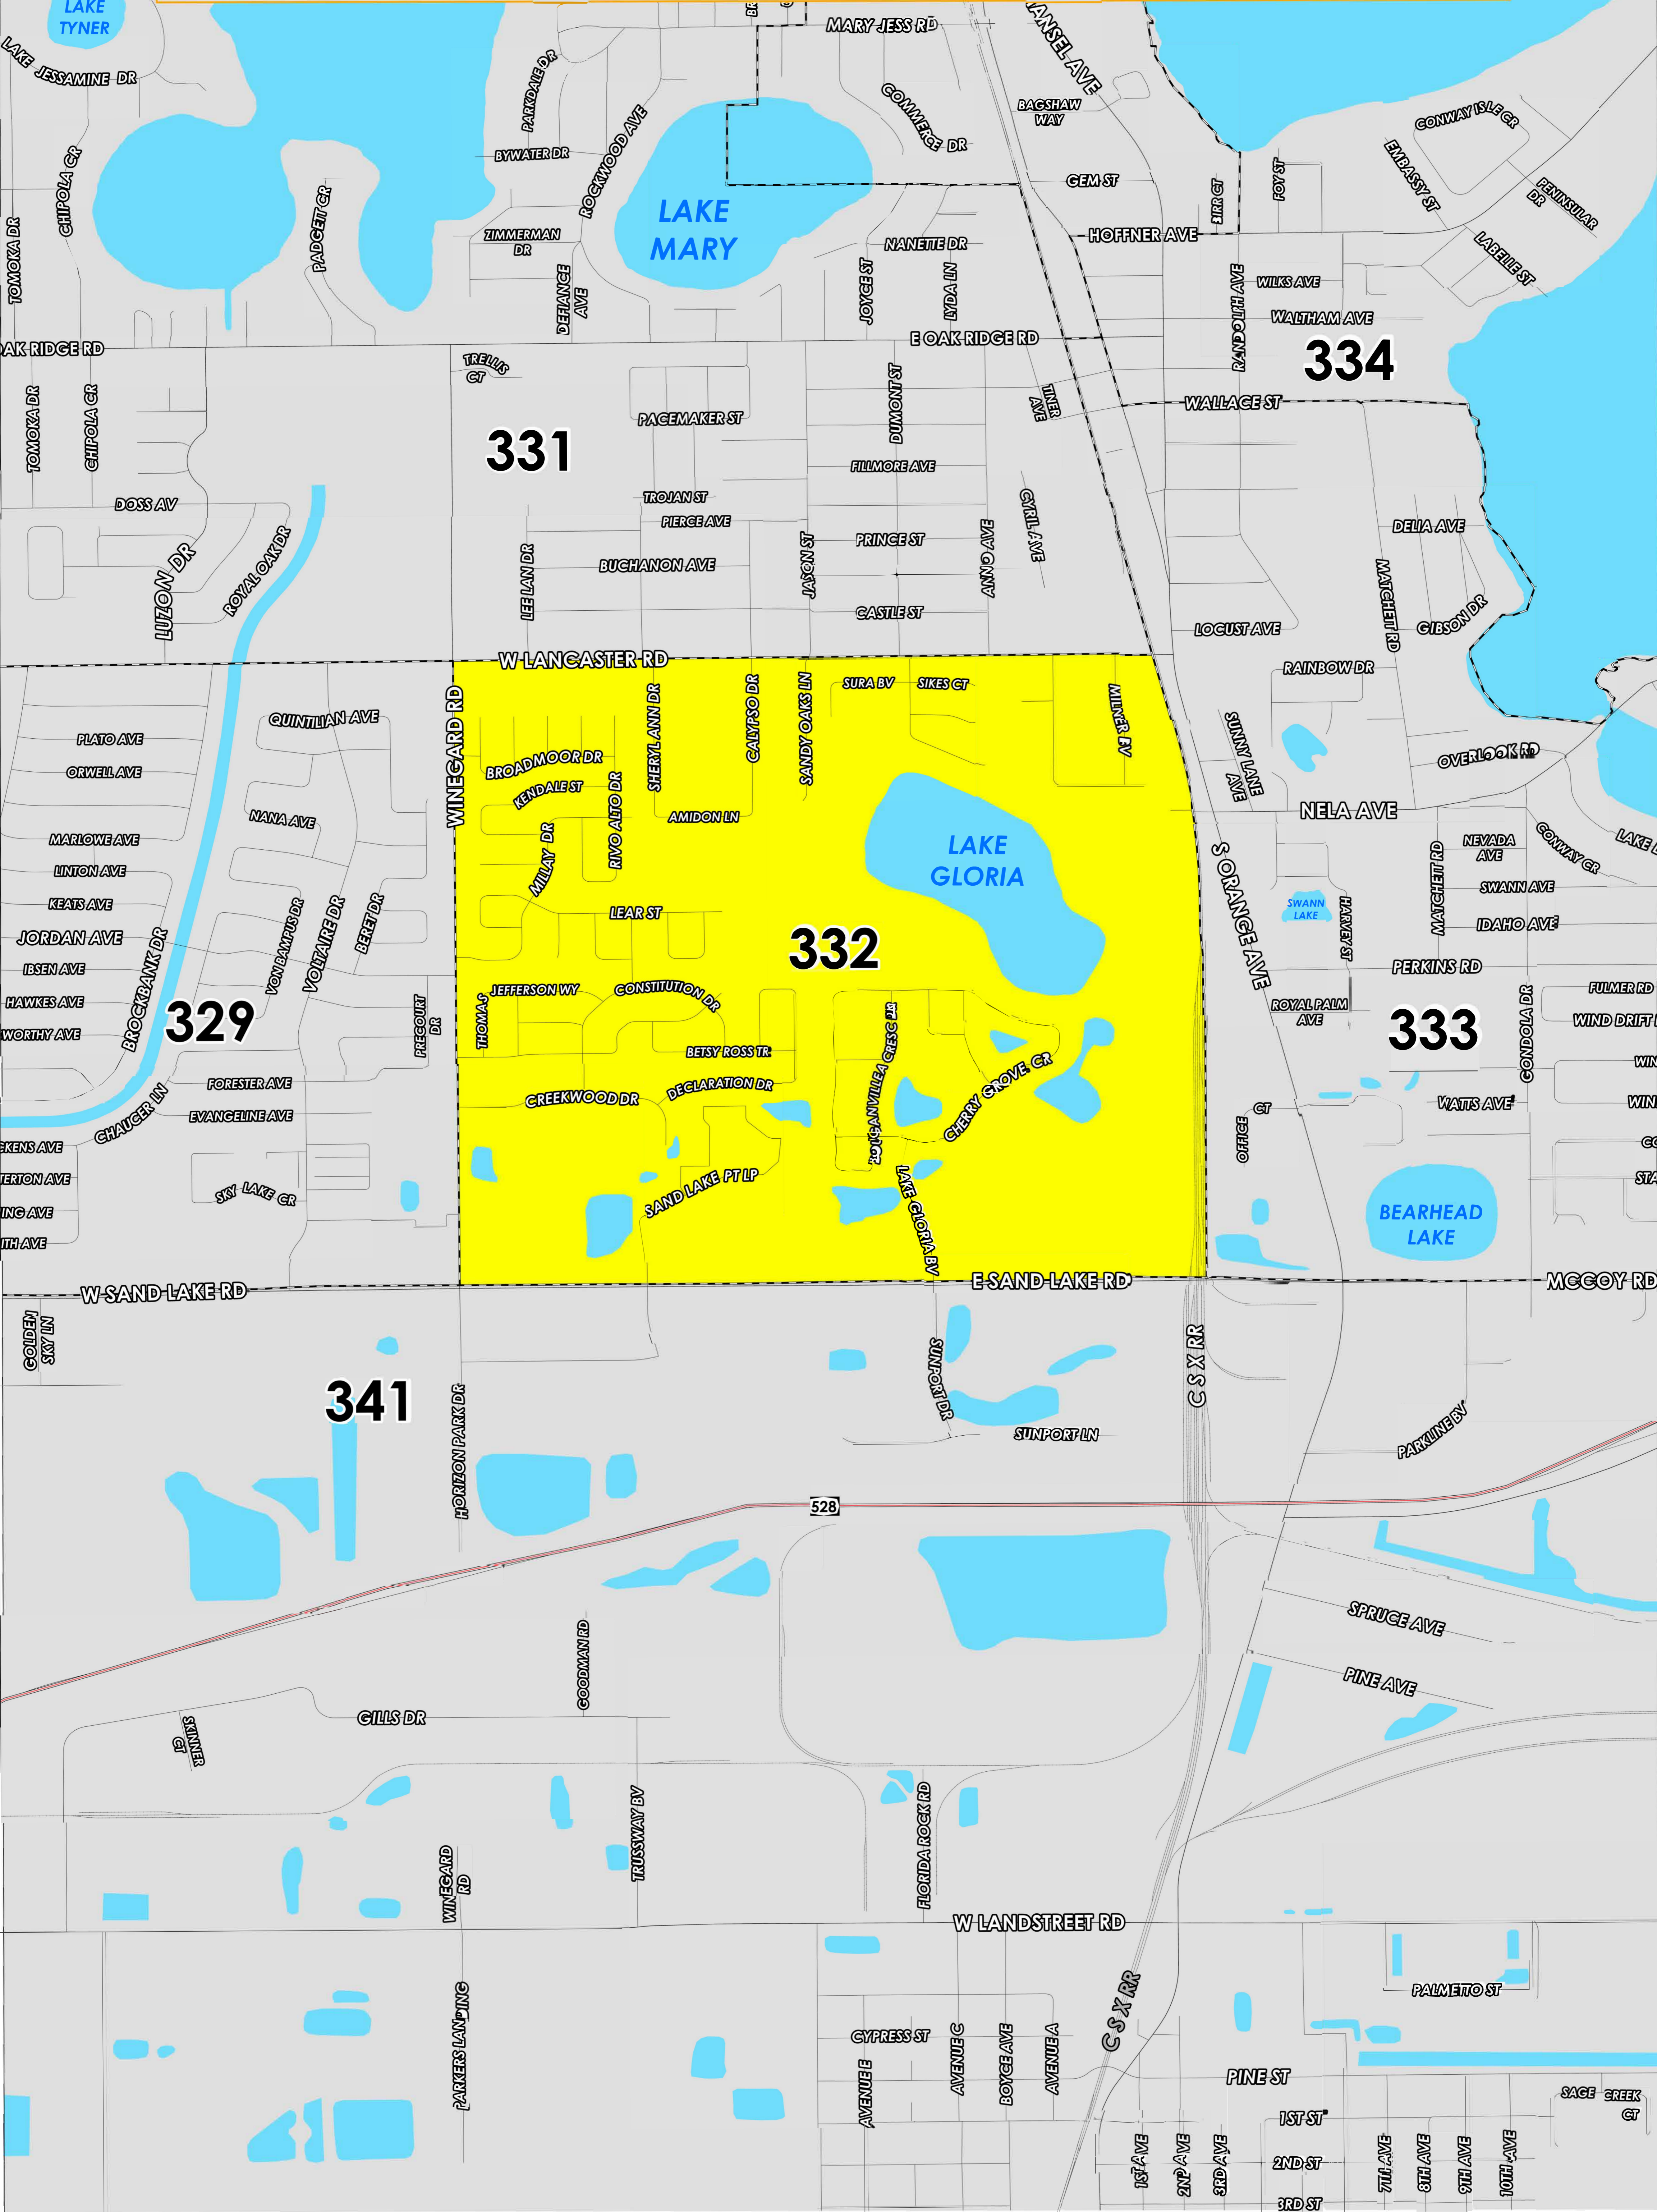

LAKE BUMBY

POLLING PLACE

PINE CASTLE CHURCH OF CHRIST

21 W LANCASTER RD

Prepared by: Orange County Supervisor of Elections Mapping Department

CREATED ON: 1/16/2024

The Polling Place for Precinct 332 is Pine Castle Church of Christ at 21 W Lancaster Road.

Precinct 332 (2024) northern boundary follows Lancaster Road. The western boundary follows Winegard Road. The southern boundary follows Sand Lake Road. The eastern boundary follows South Orange Avenue.

Precinct 332S is with district assignments of U.S. Congress 9, State Senate 15, State House 44, County Commission 3, and School Board 3.

For more detailed views of other county and municipal precincts, [visit the District and Precinct Maps page](#). For more information about precinct boundaries, contact the [Orange County Supervisor of Elections office](#)

This map was produced by the Orange County Supervisor of Elections Mapping Department. Additional voter information can be found [on our website](#).