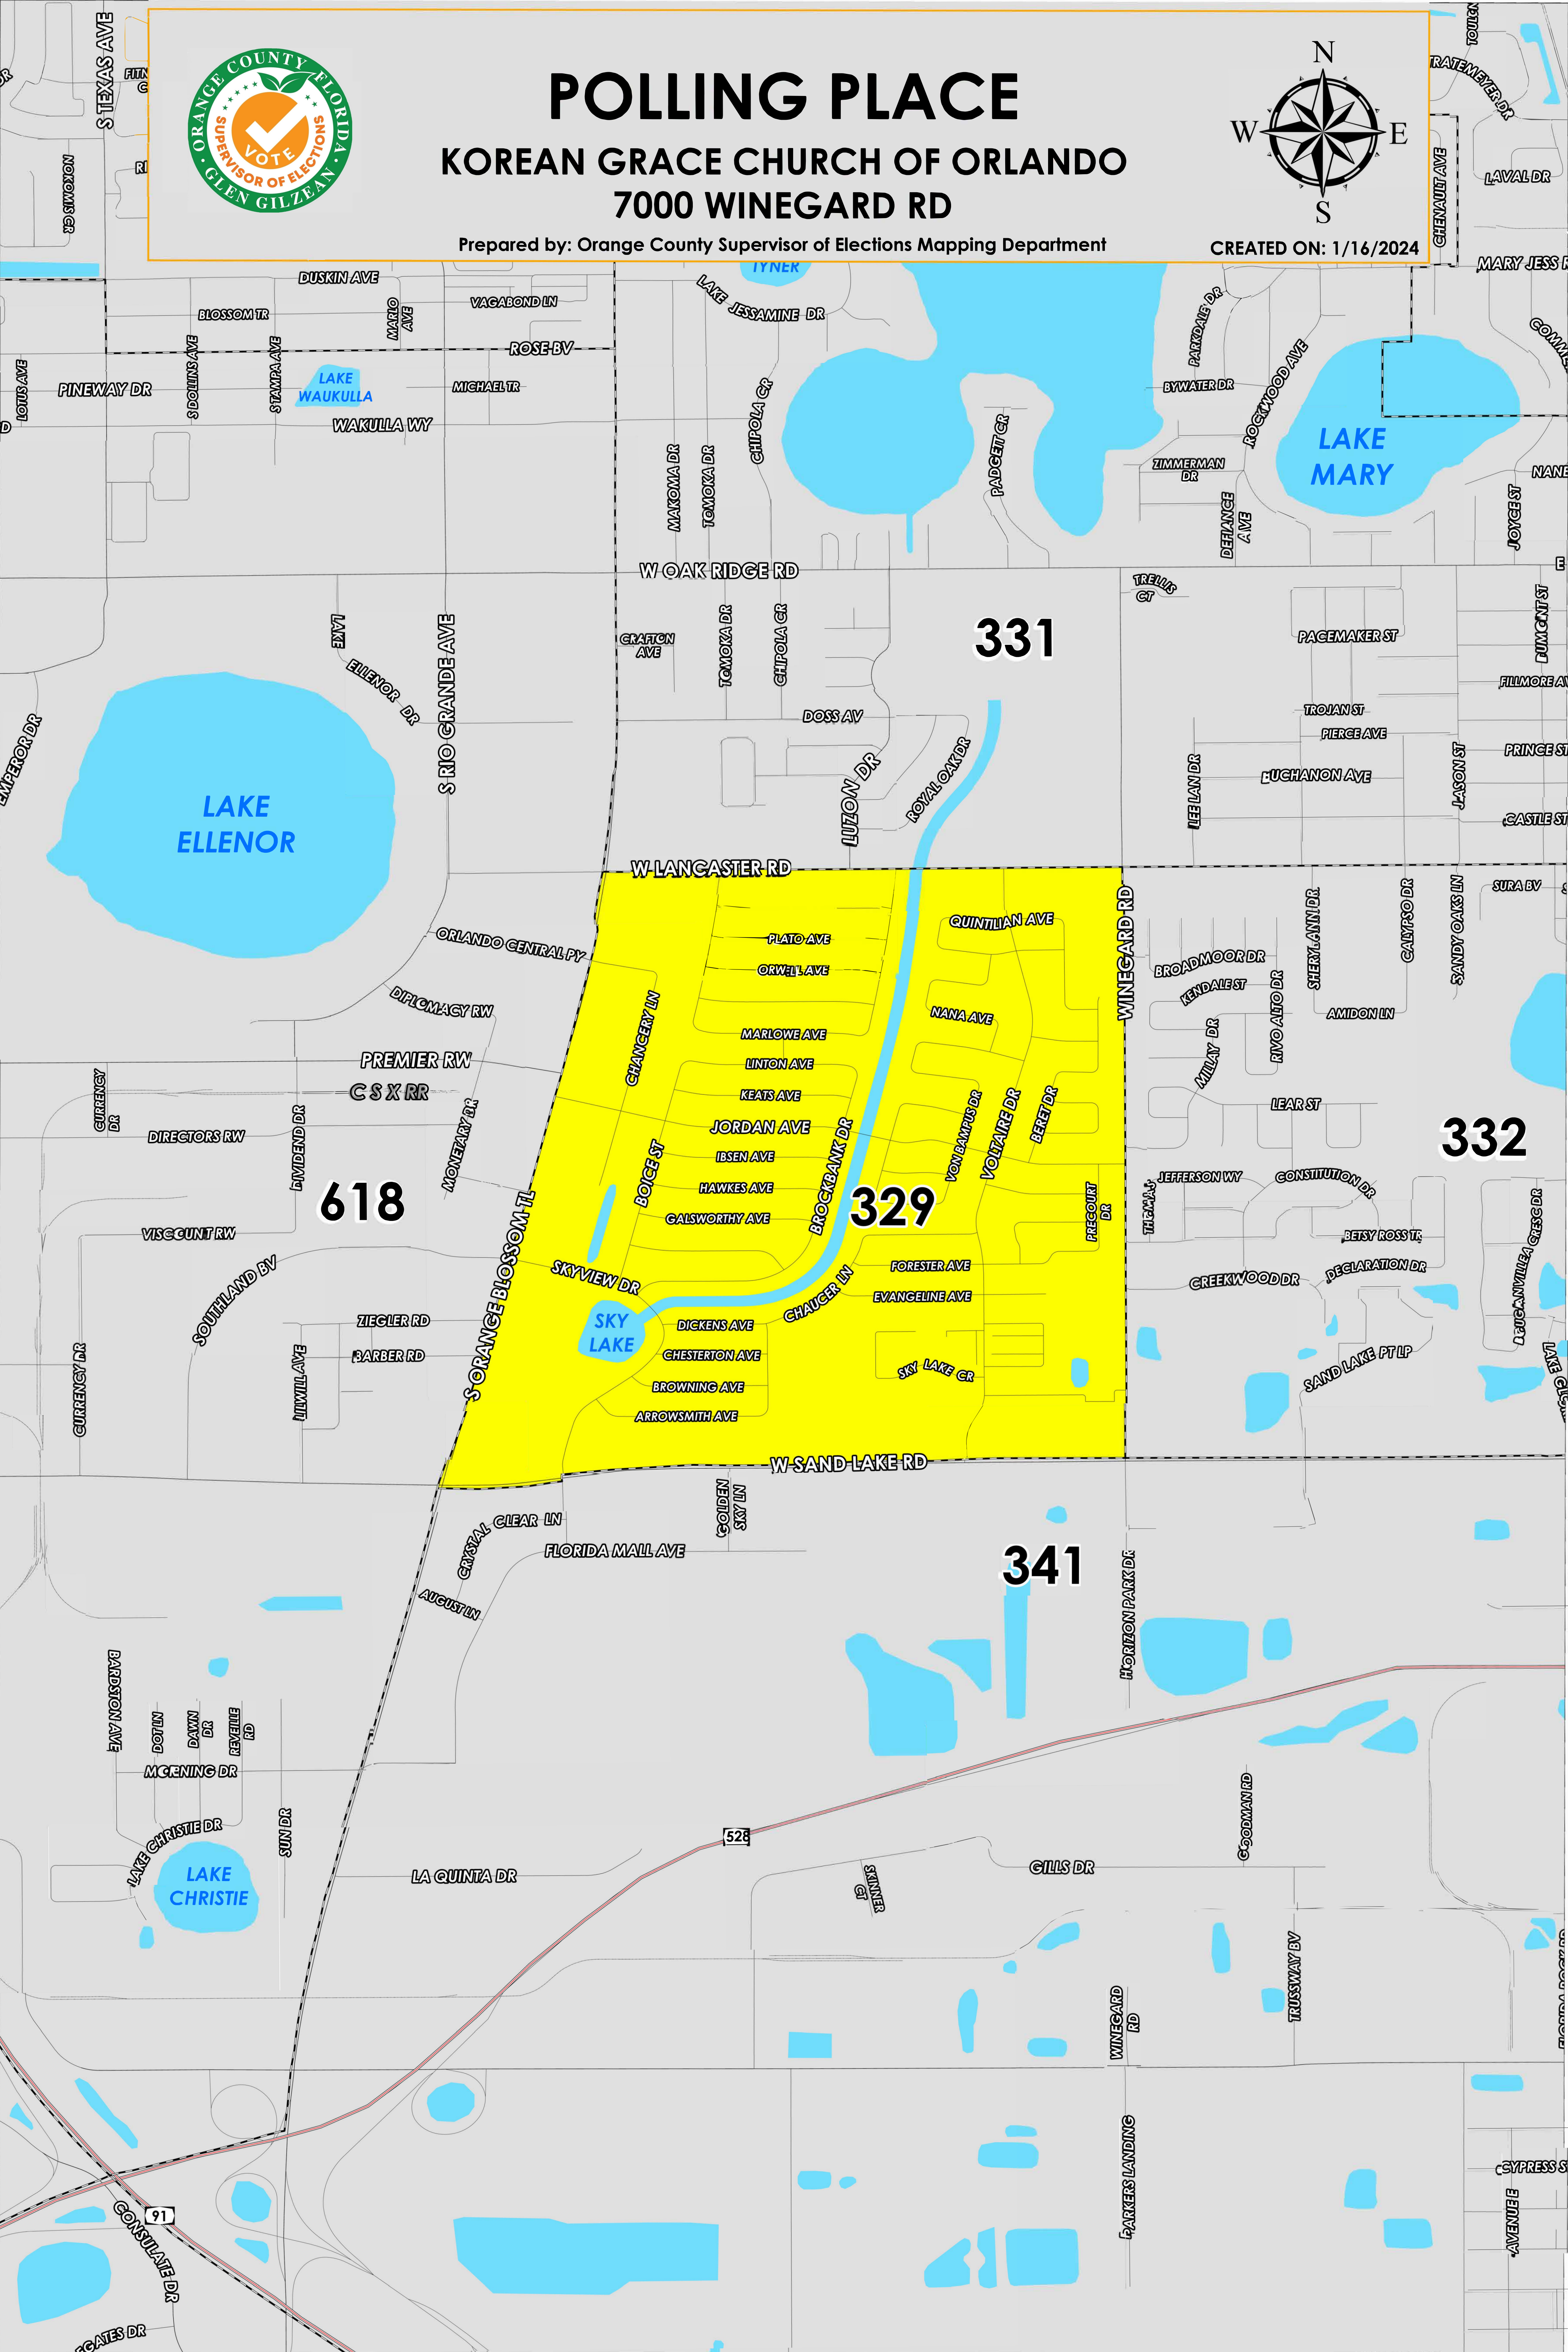

# POLLING PLACE

KOREAN GRACE CHURCH OF ORLANDO  
7000 WINEGARD RD

Prepared by: Orange County Supervisor of Elections Mapping Department

CREATED ON: 1/16/2024

The Polling Place for Precinct 329 is Korean Grace Church of Orlando at 7000 Winegard Rd.

Precinct 329 (2024) northern boundary follows West Lancaster Road. The western boundary follows South Orange Blossom Trail. The southern boundary follows alongside West Sand Lake Road. The eastern boundary follows Winegard Road.