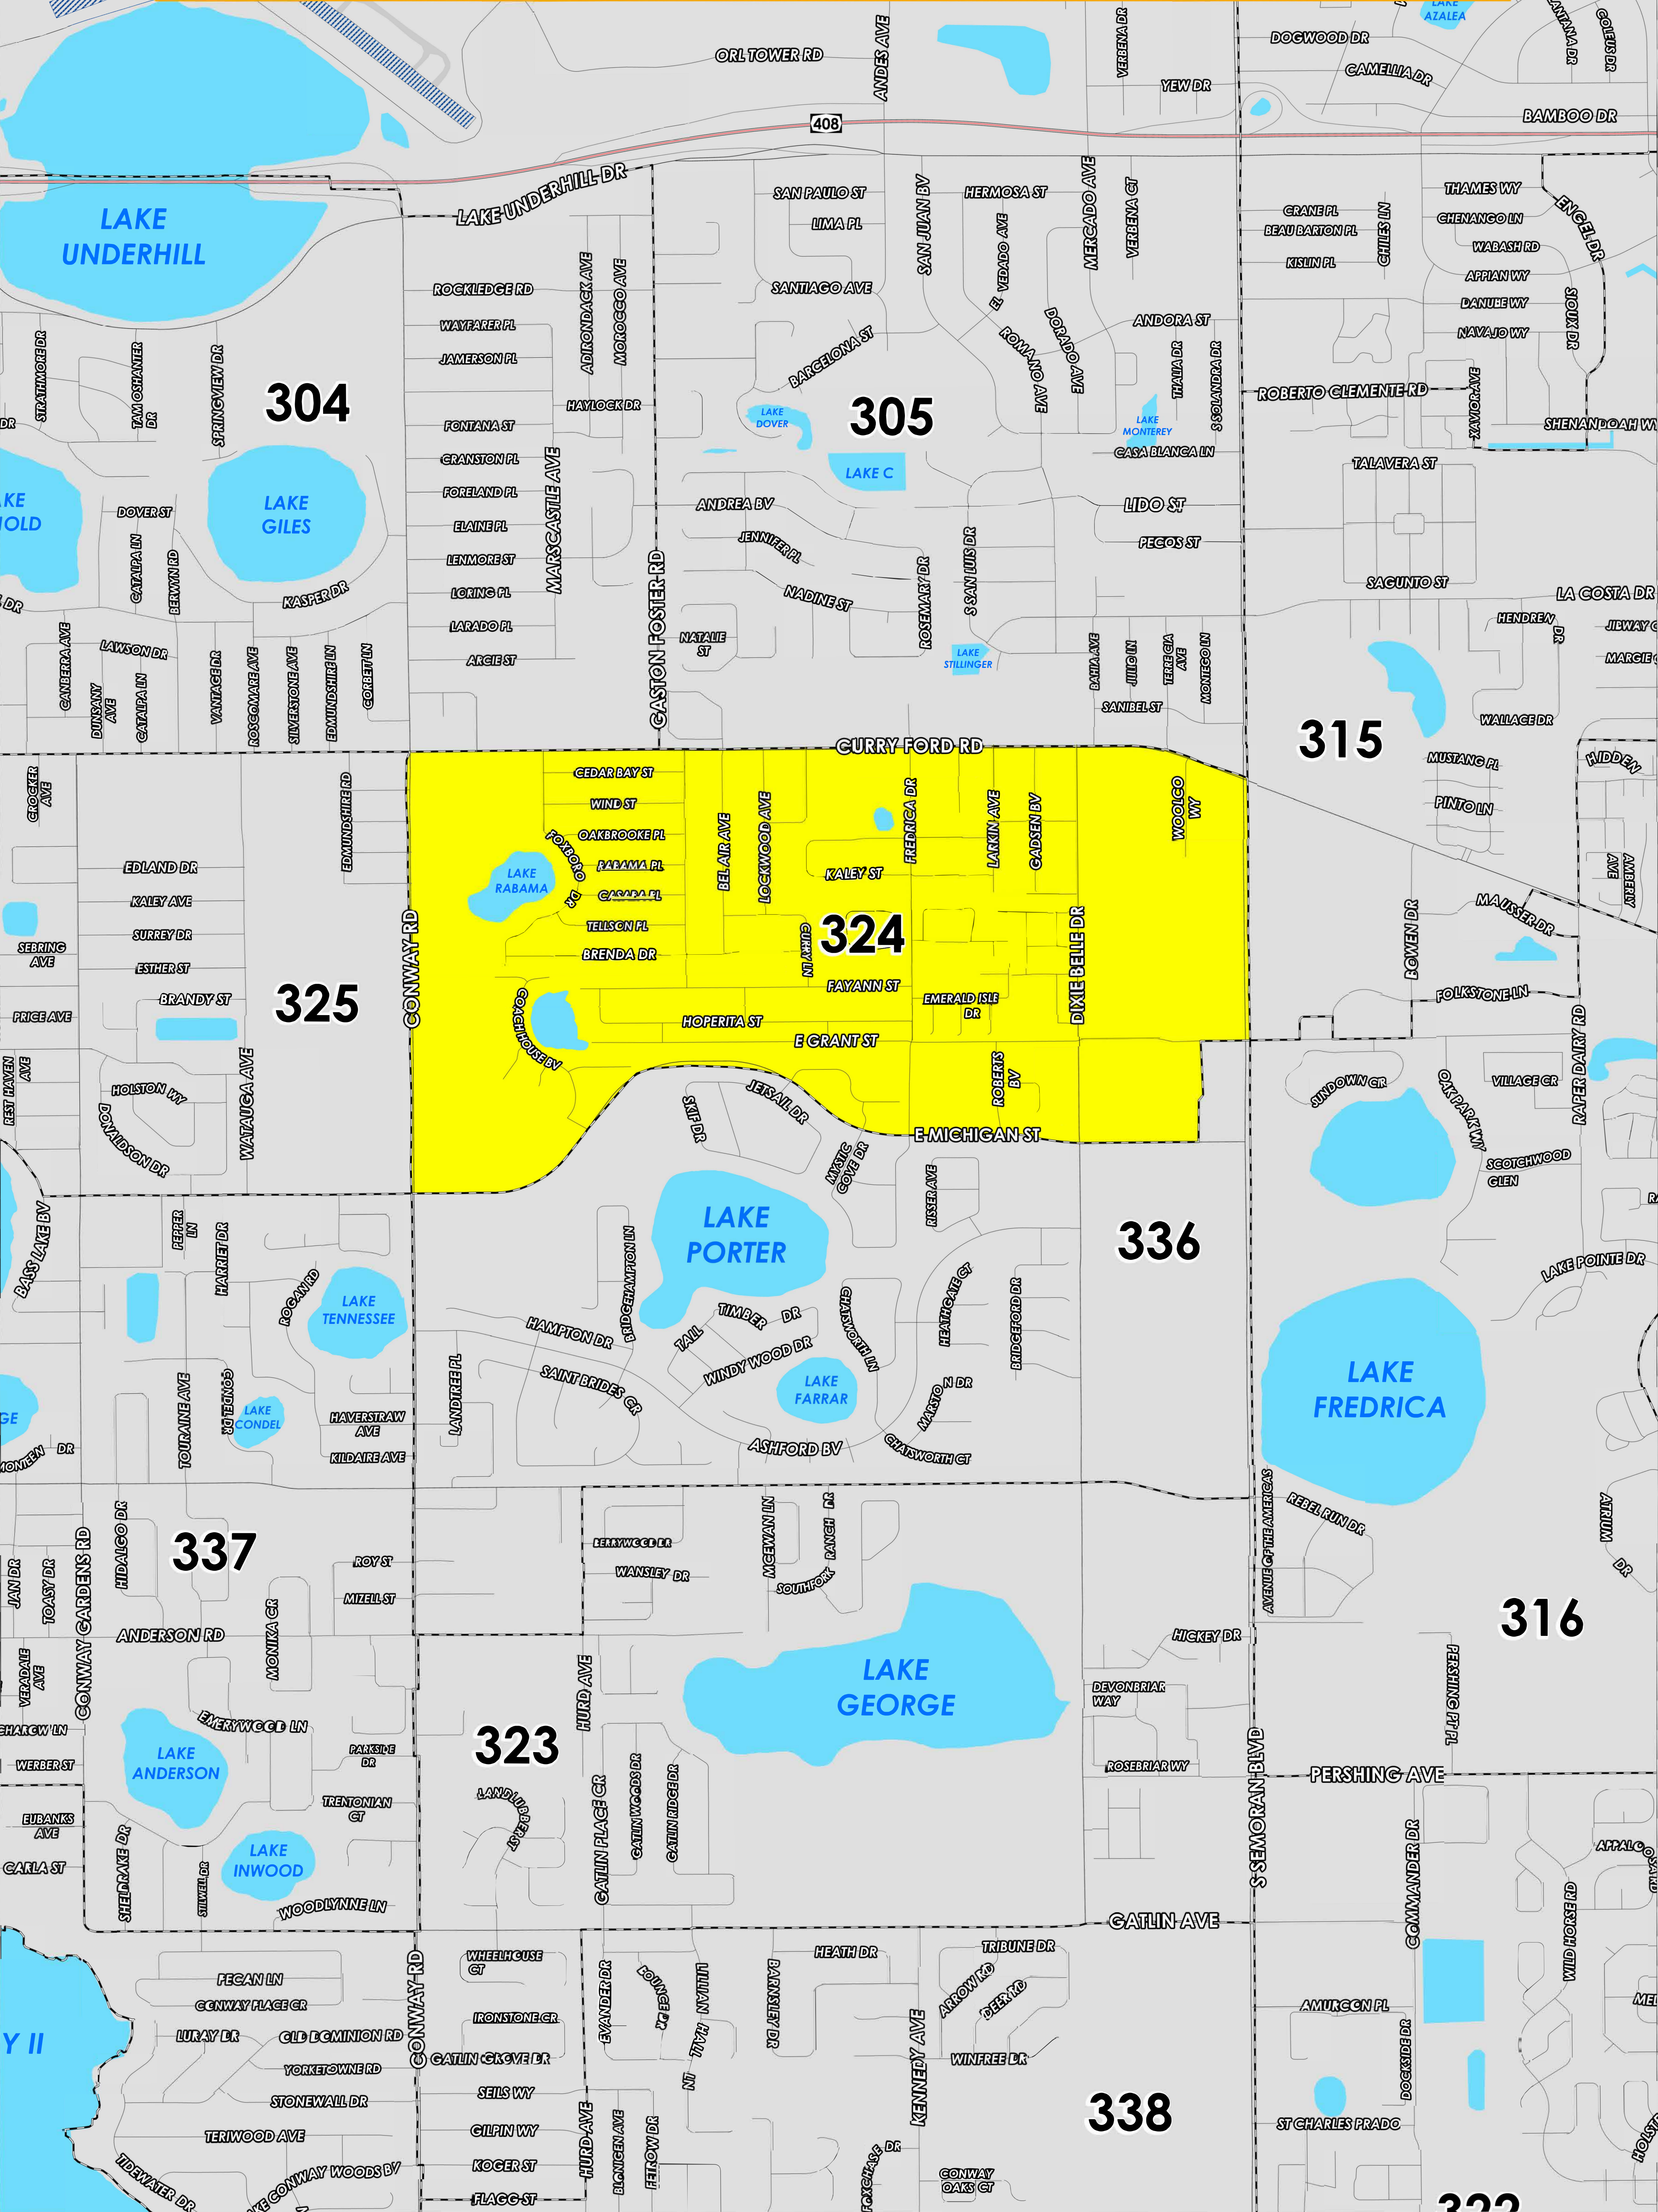

POLLING PLACE

IGLESIA METODISTA UNIDA CRISTO

5240 CURRY FORD RD

Prepared by: Orange County Supervisor of Elections Mapping Department

CREATED ON: 1/15/2024

The Polling Place for Precinct 324 is Iglesia Metodista Unida Cristo at 5240 Curry Ford Road.

Precinct 324 (2024) northern boundary follows Curry Ford Road. The western boundary follows along Conway Road. The southern boundary follows East Michigan Street and extends to a section of East Grant Street. The eastern boundary follows alongside South Semoran Boulevard.

Precinct 324 contains sub precincts of:

324A is with district assignments of U.S. Congress 10, State Senate 17, State House 43, County Commission 3, and School Board 3.

324B is with district assignments of U.S. Congress 10, State Senate 17, State House 42, County Commission 3, and School Board 3.