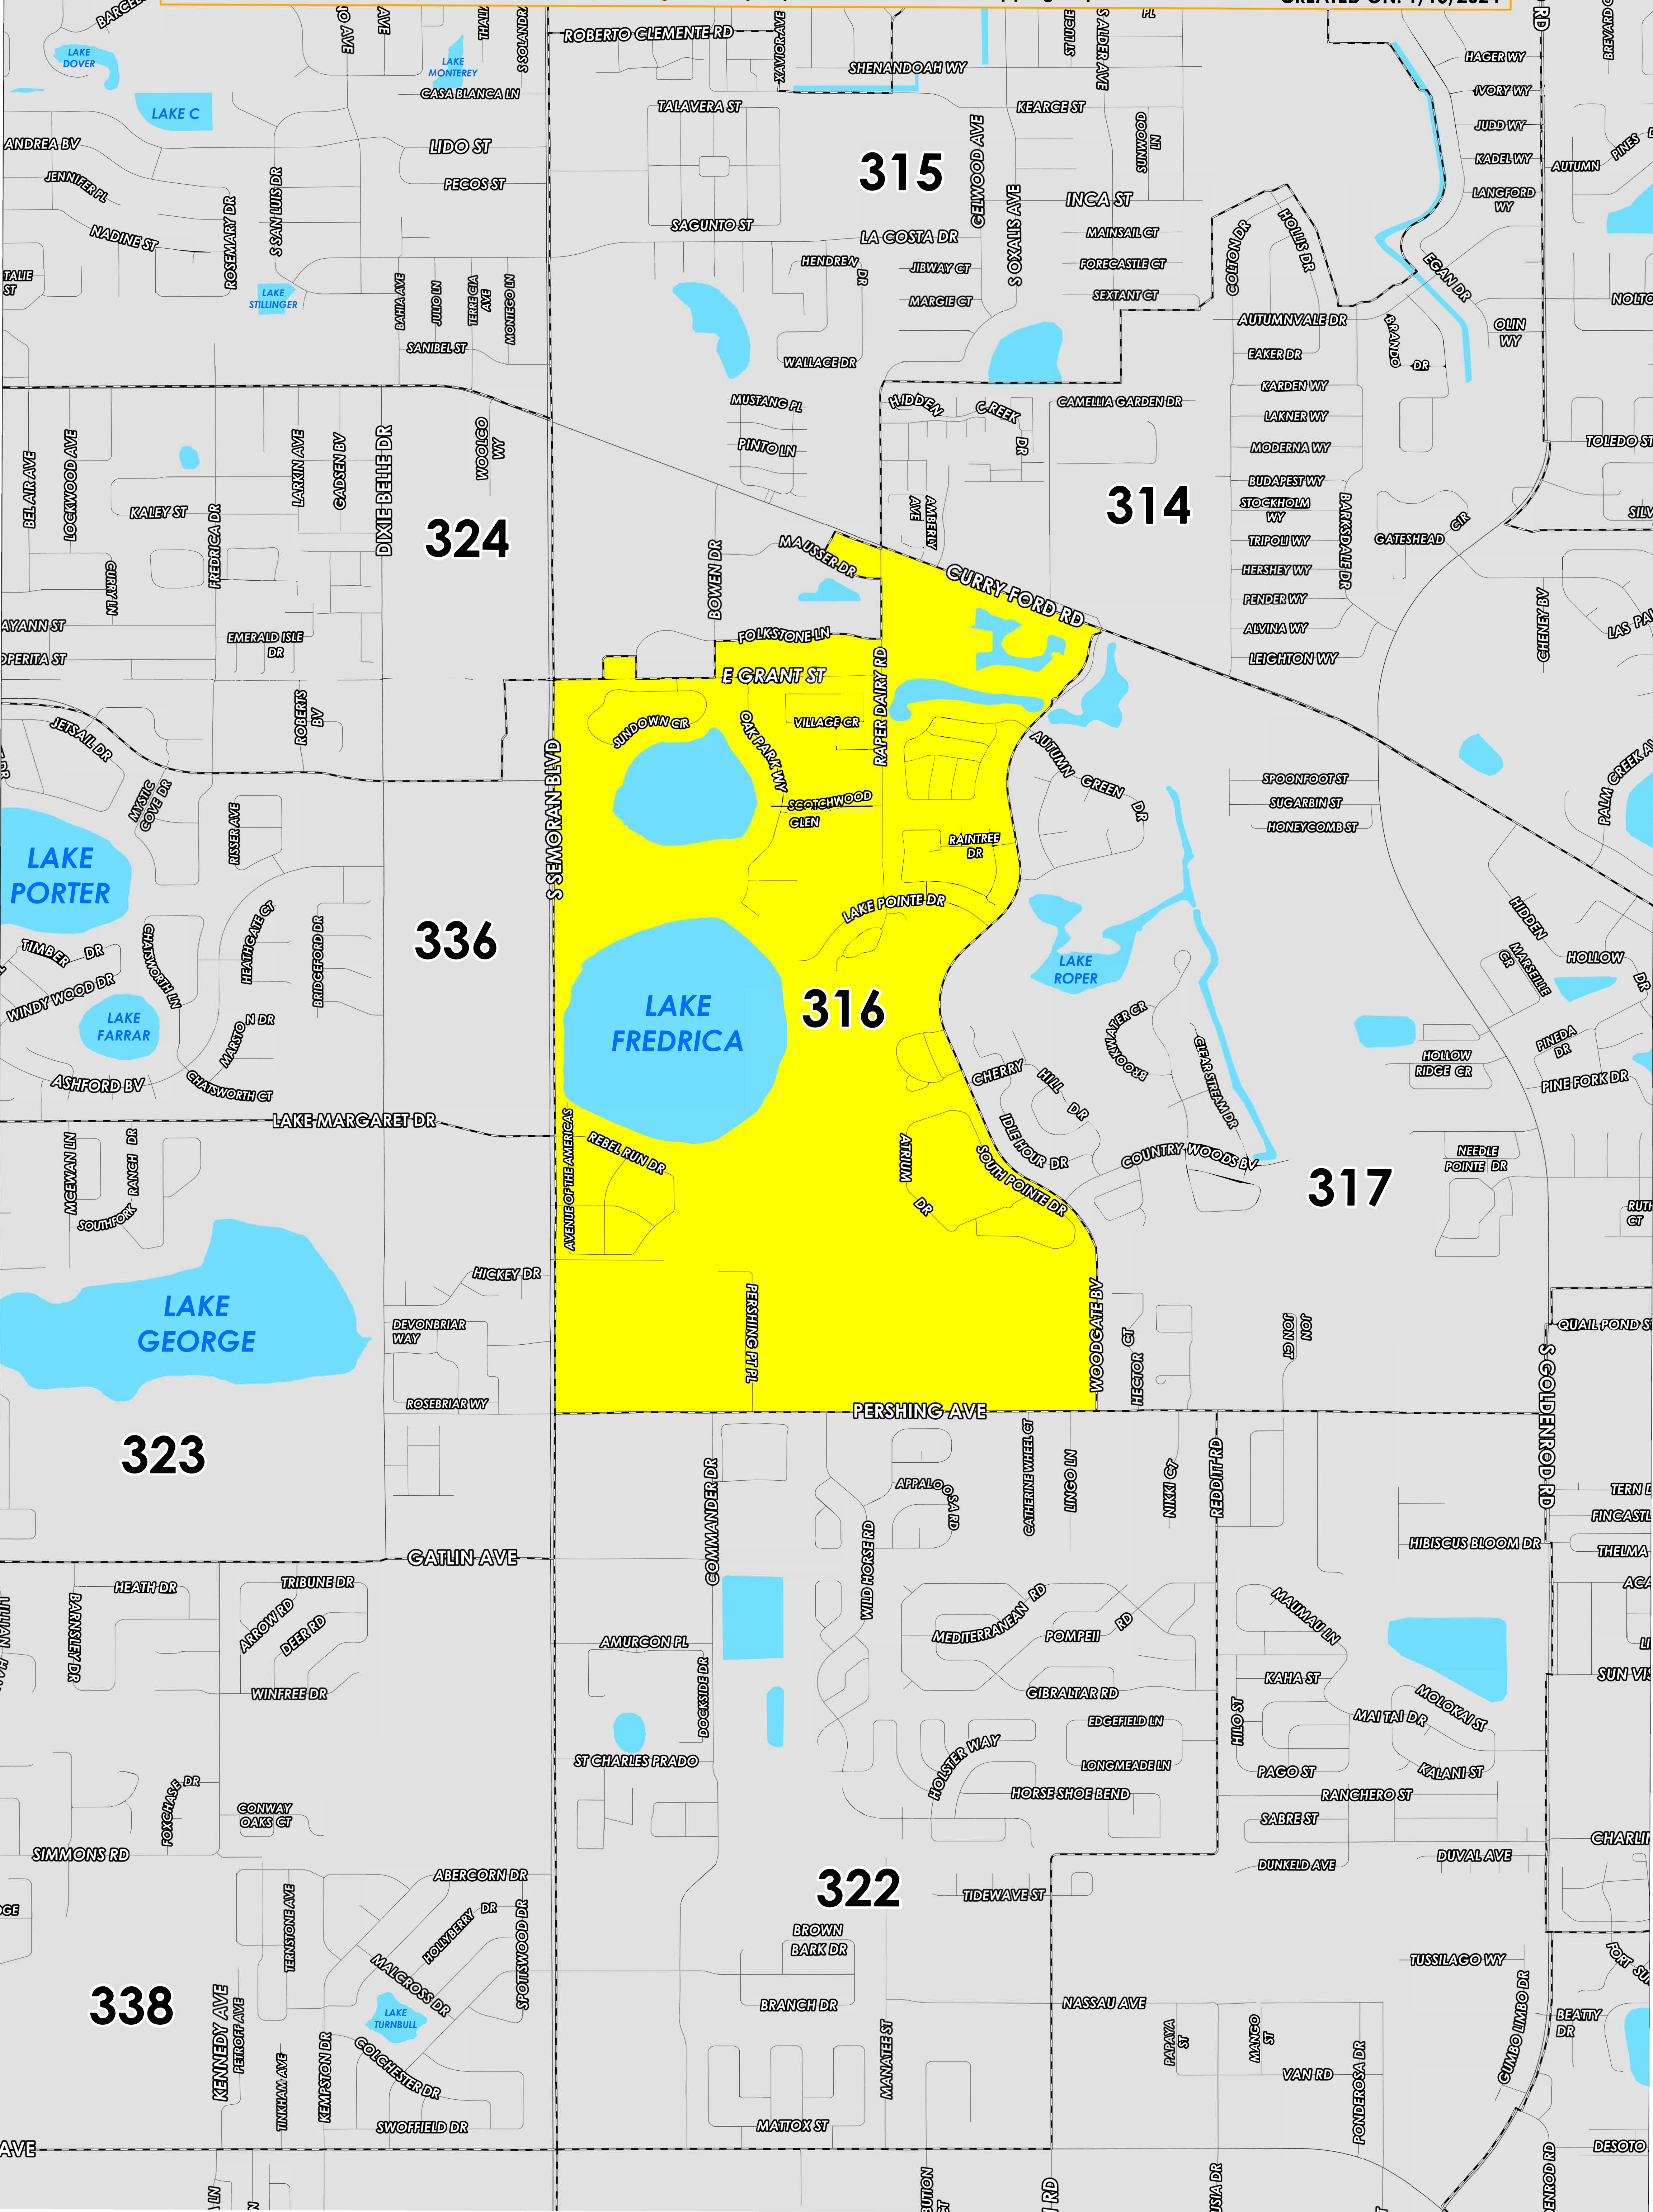

POLLING PLACE

PRIMERA IGLESIA BAUTISTA DE ORLANDO 7100 CURRY FORD RD

Prepared by: Orange County Supervisor of Elections Mapping Department

CREATED ON: 1/15/2024

The Polling Place for Precinct 316 is Primera Iglesia Bautista De Orlando at 7100 Curry Ford Road.

Precinct 316 (2024) northern boundary follows a road combination of Curry Ford Road, Folkstone Lane and extends to East Grant Street. The western boundary follows sections of South Oxalis Avenue and Bowen Drive and extends along South Semoran Boulevard. The southern boundary follows Pershing Avenue. The eastern boundary follows Woodgate Boulevard.

Precinct 316 contains a sub precinct of:

316S is with district assignments of U.S. Congress 9, State Senate 17, State House 43, County Commission 3, and School Board 2.

For more detailed views of other county and municipal precincts, [visit the District and Precinct Maps page](#). For more information about precinct boundaries, contact the [Orange County Supervisor of Elections office](#)

This map was produced by the Orange County Supervisor of Elections Mapping Department. Additional voter information can be found [on our website](#).