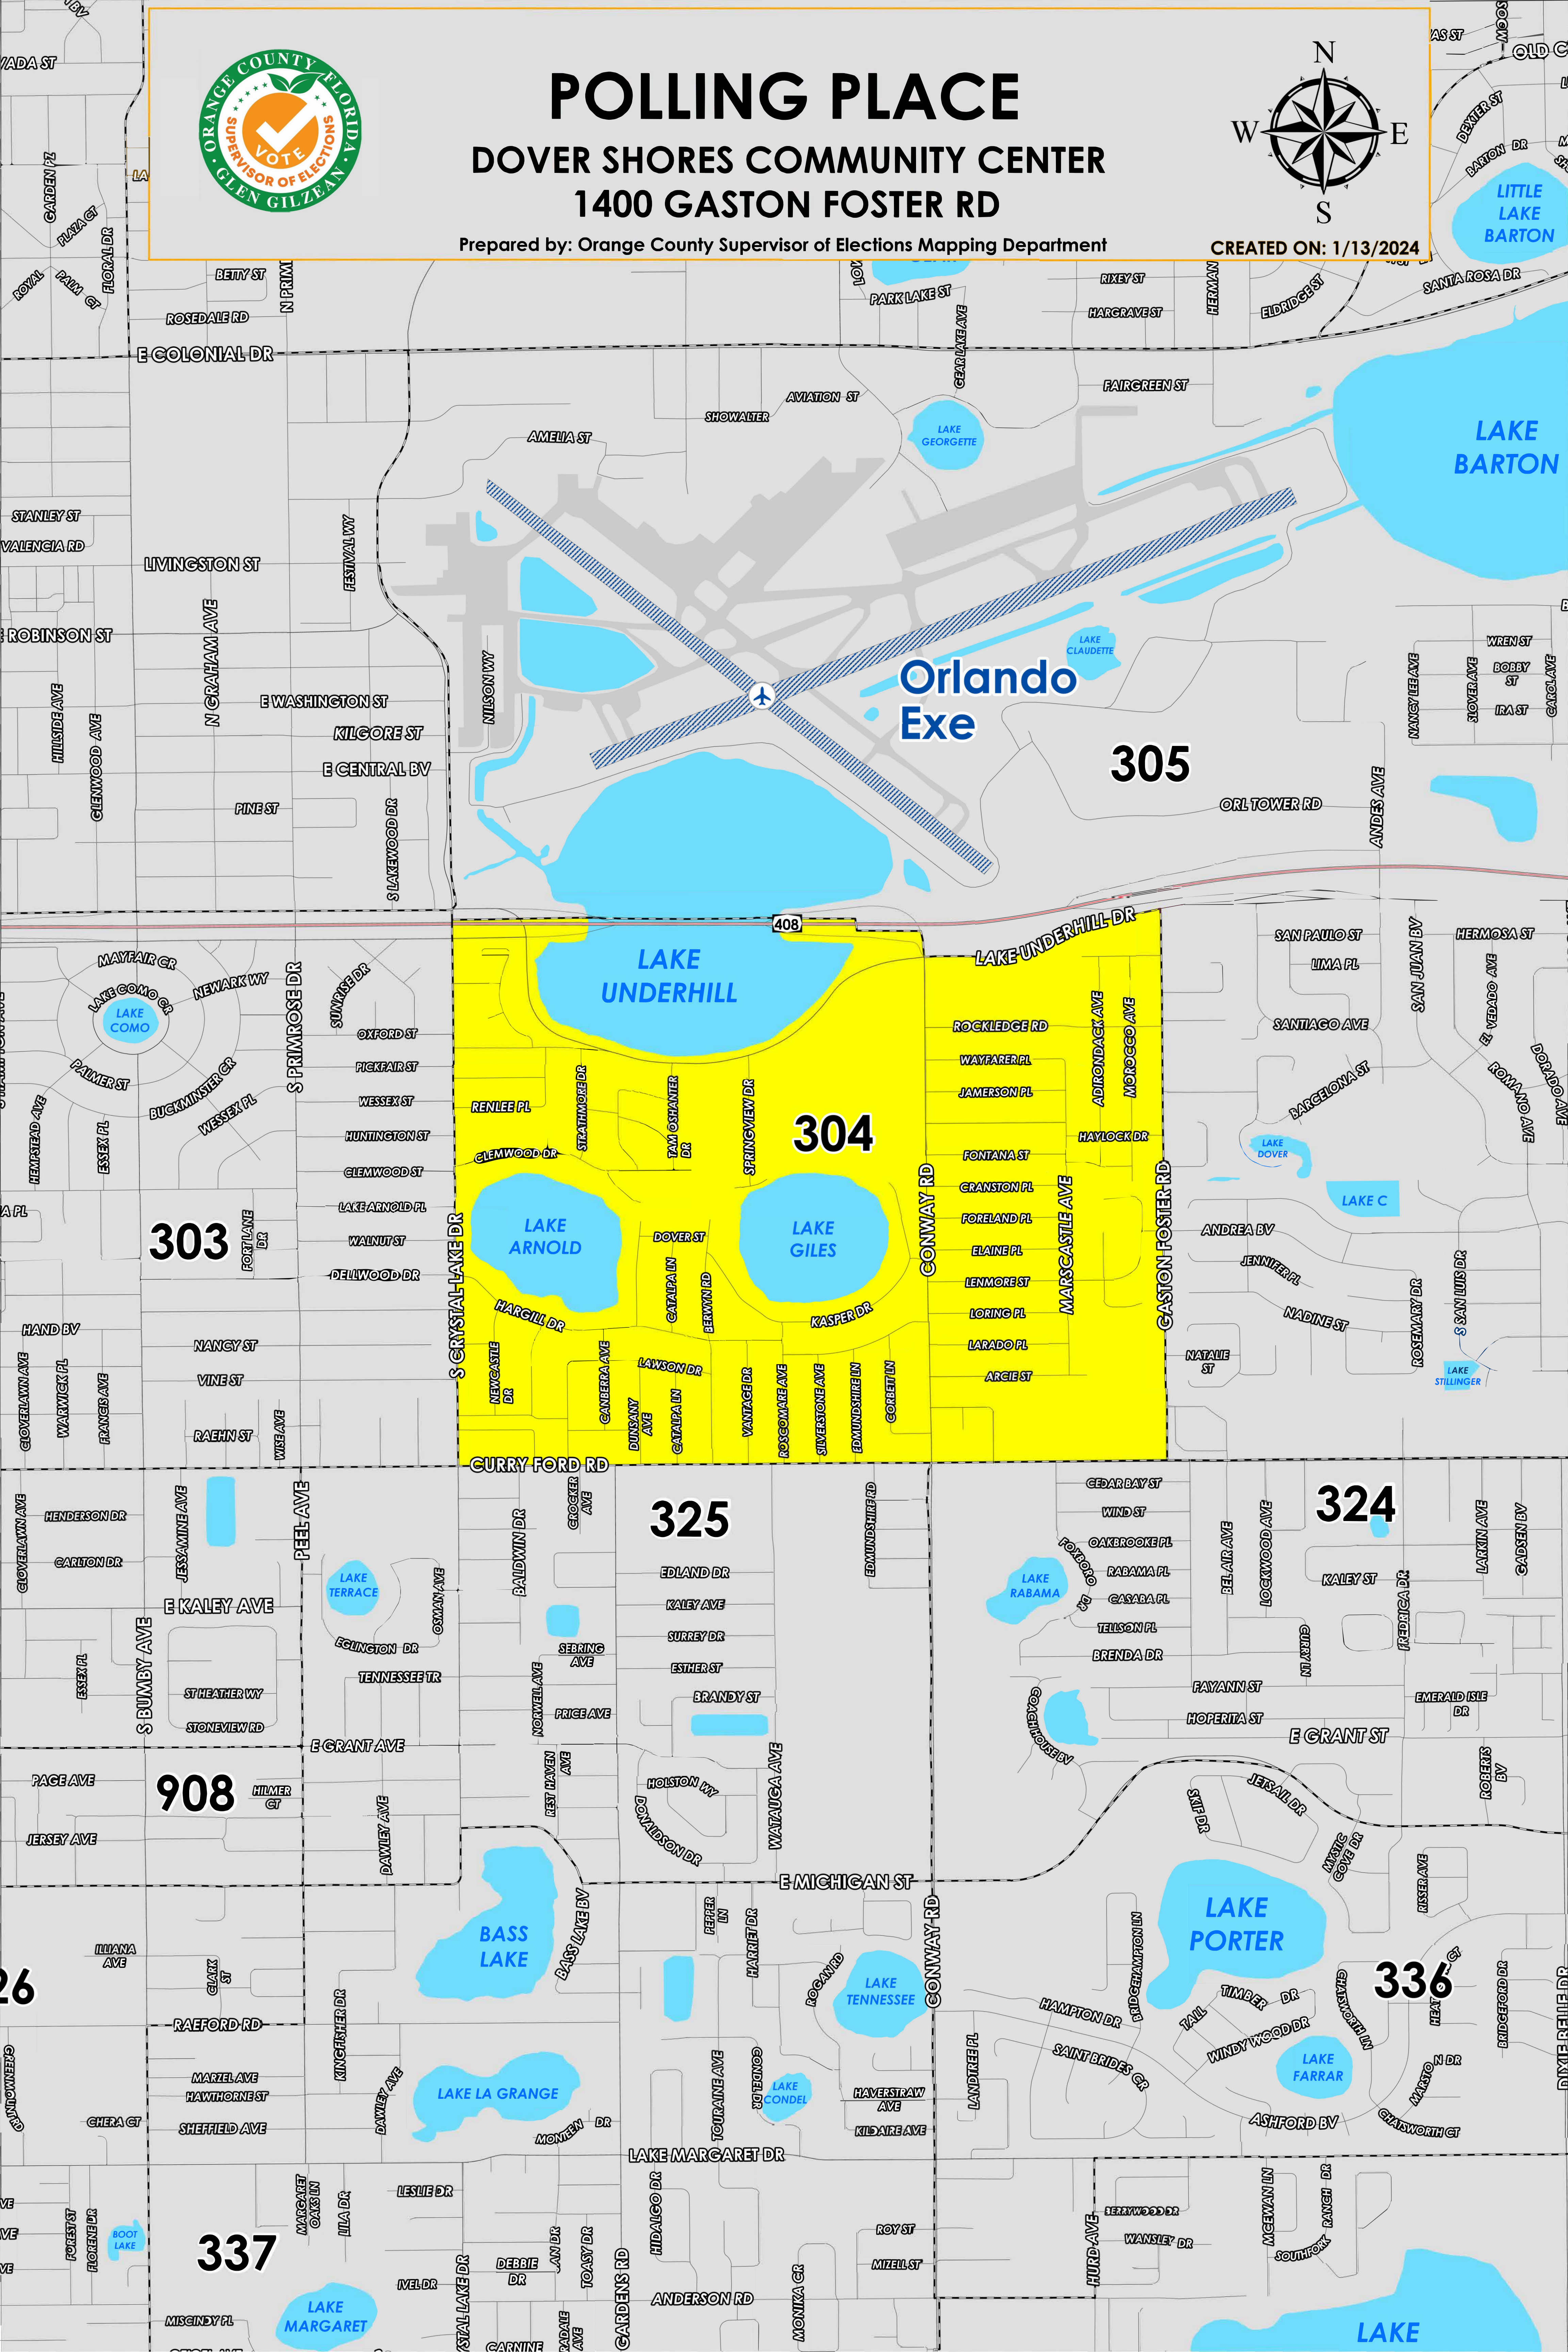

# POLLING PLACE

## DOVER SHORES COMMUNITY CENTER

### 1400 GASTON FOSTER RD

Prepared by: Orange County Supervisor of Elections Mapping Department

CREATED ON: 1/13/2024

The Polling Place for Precinct 304 is Dover Shores Community Center at 1400 Gaston Foster Road.

Precinct 304 (2024) northern boundary follows along Lake Underhill Road and extends to State Road 408. The western boundary follows South Crystal Lake Drive. The southern boundary follows Curry Ford Road. The eastern boundary follows Gaston Foster Road.