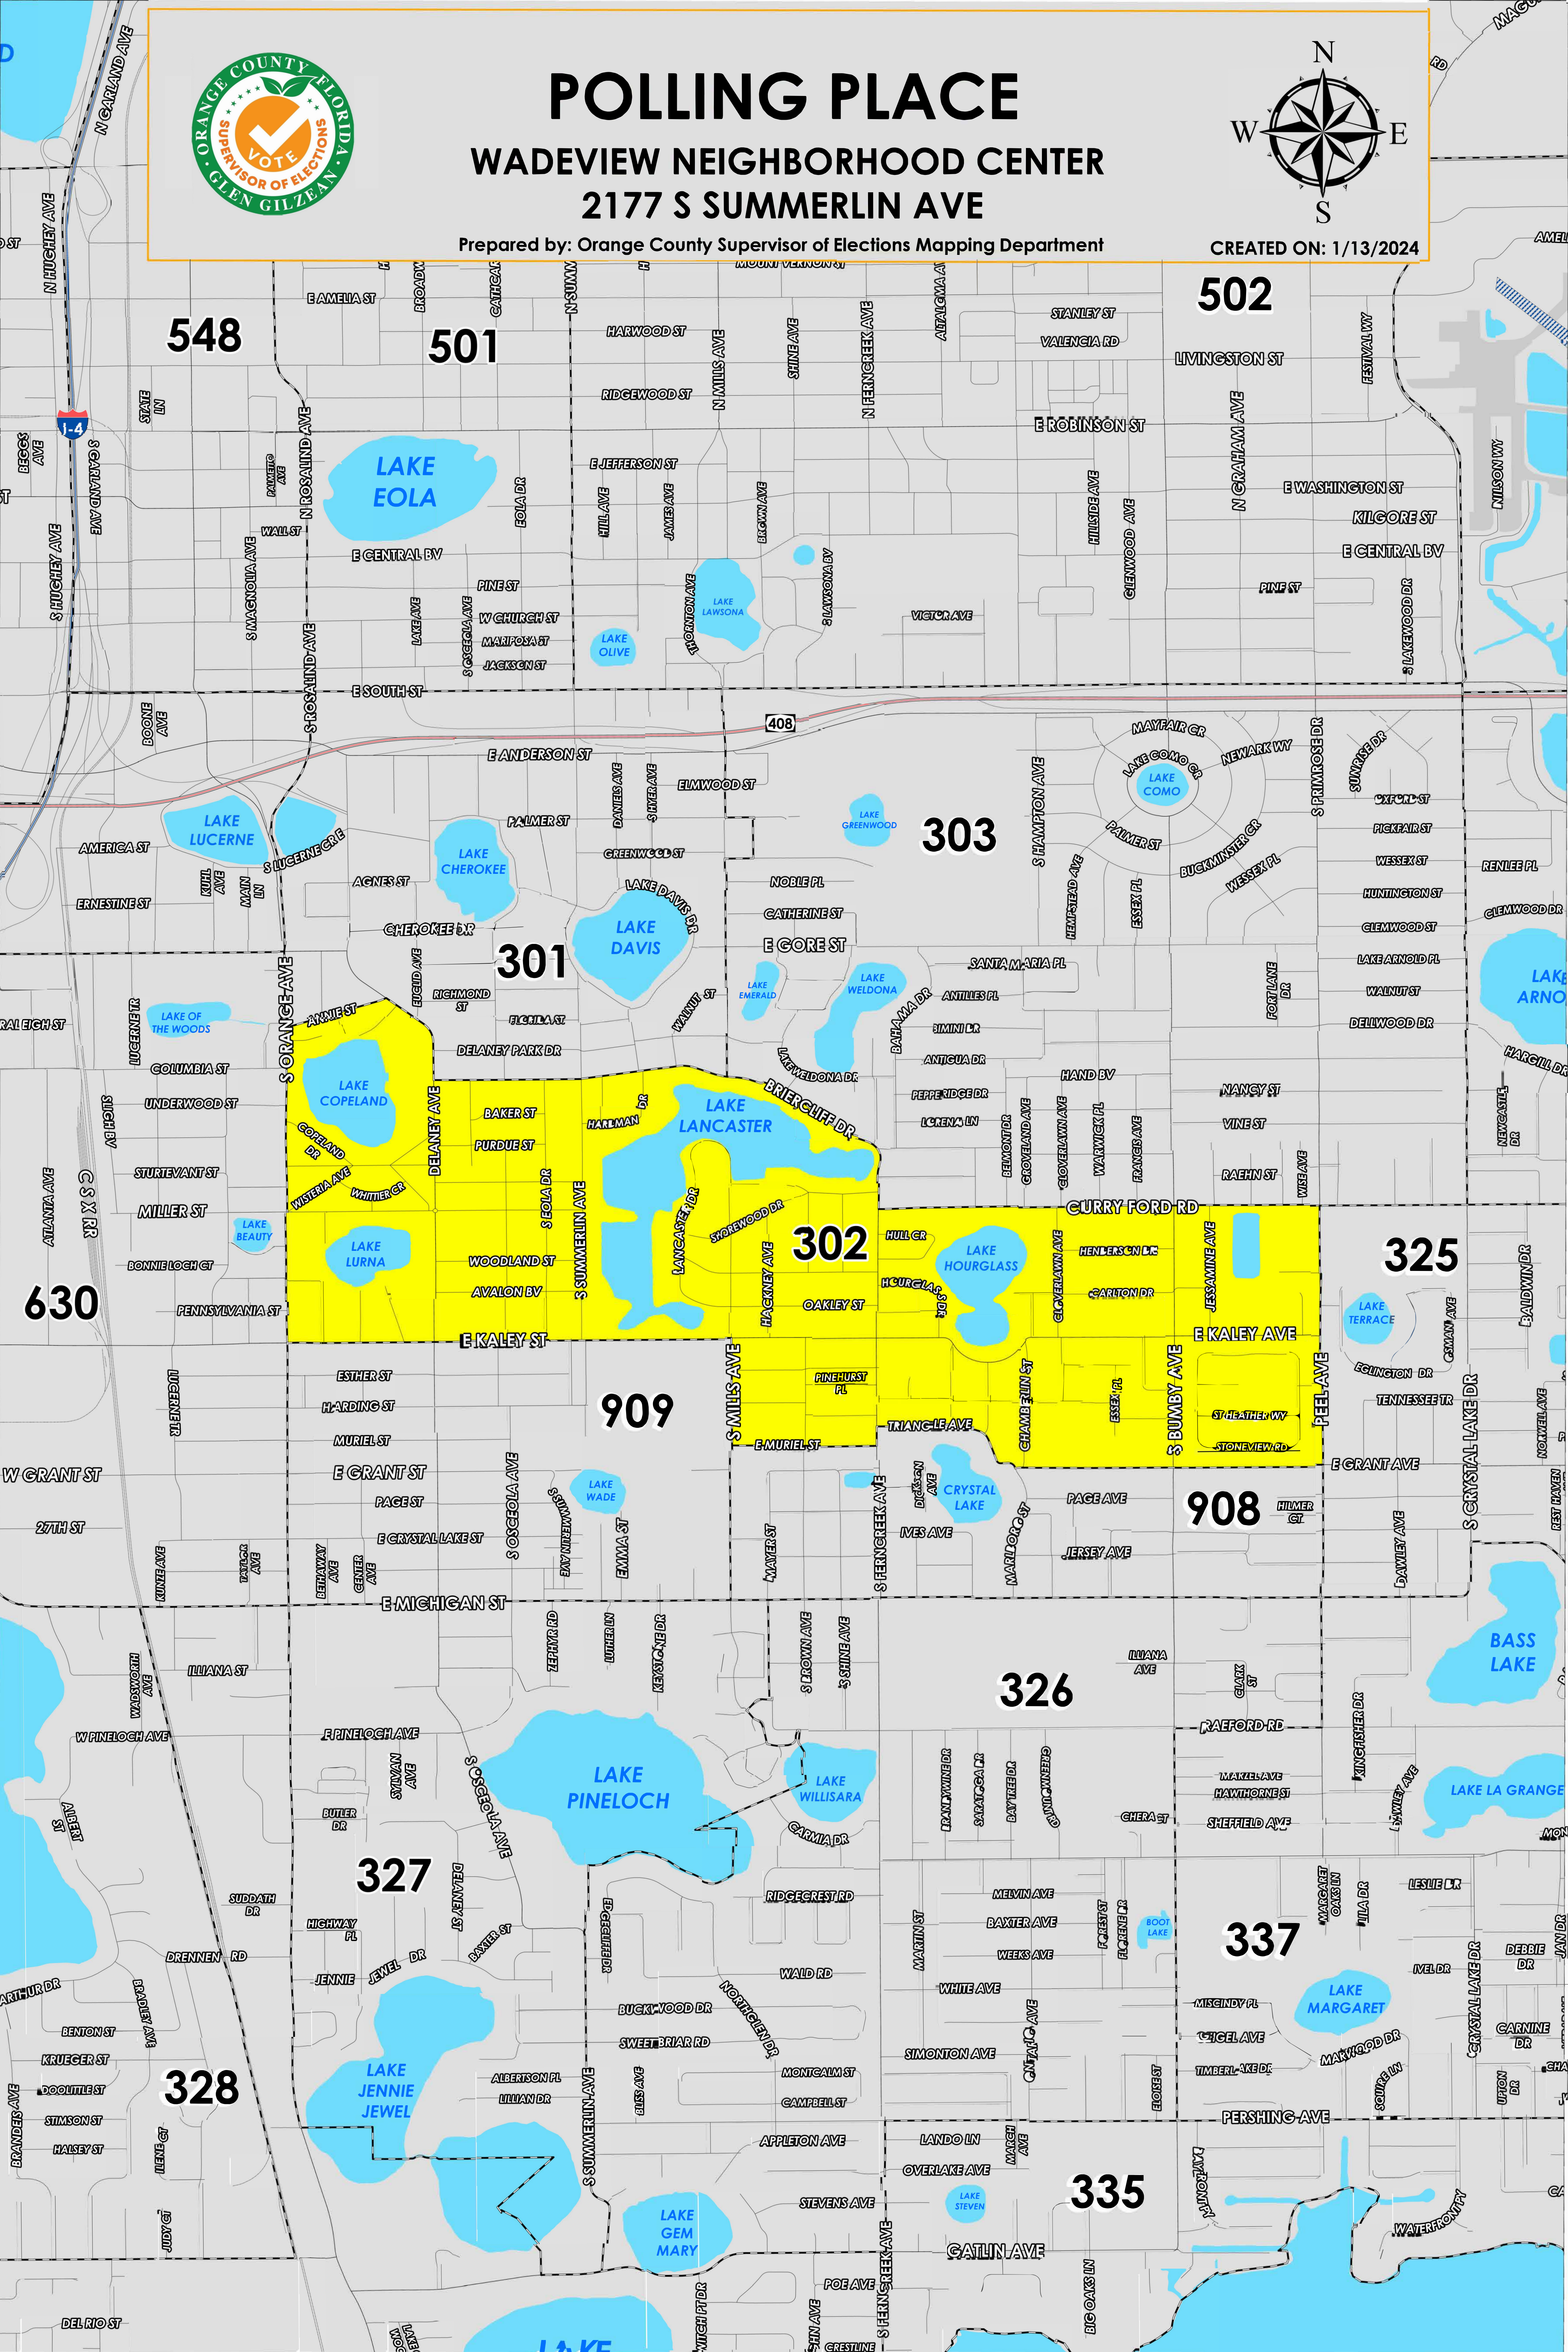

# POLLING PLACE

WADEVIEW NEIGHBORHOOD CENTER  
2177 S SUMMERLIN AVE

Prepared by: Orange County Supervisor of Elections Mapping Department

CREATED ON: 1/13/2024

The Polling Place for Precinct 302 is Wadeview Neighborhood Center at 2177 S Summerlin Avenue.

Precinct 302 (2024) northern boundary follows Curry Ford Road, Briercliff Drive and extends to Annie Street. The western boundary follows South Orange Avenue and extends to South Mills Avenue. The southern boundary follows East Kaley Street, Triangle Avenue and extends to East Grant Avenue. The eastern boundary follows Peel Road and extends to South Ferncreek Avenue.