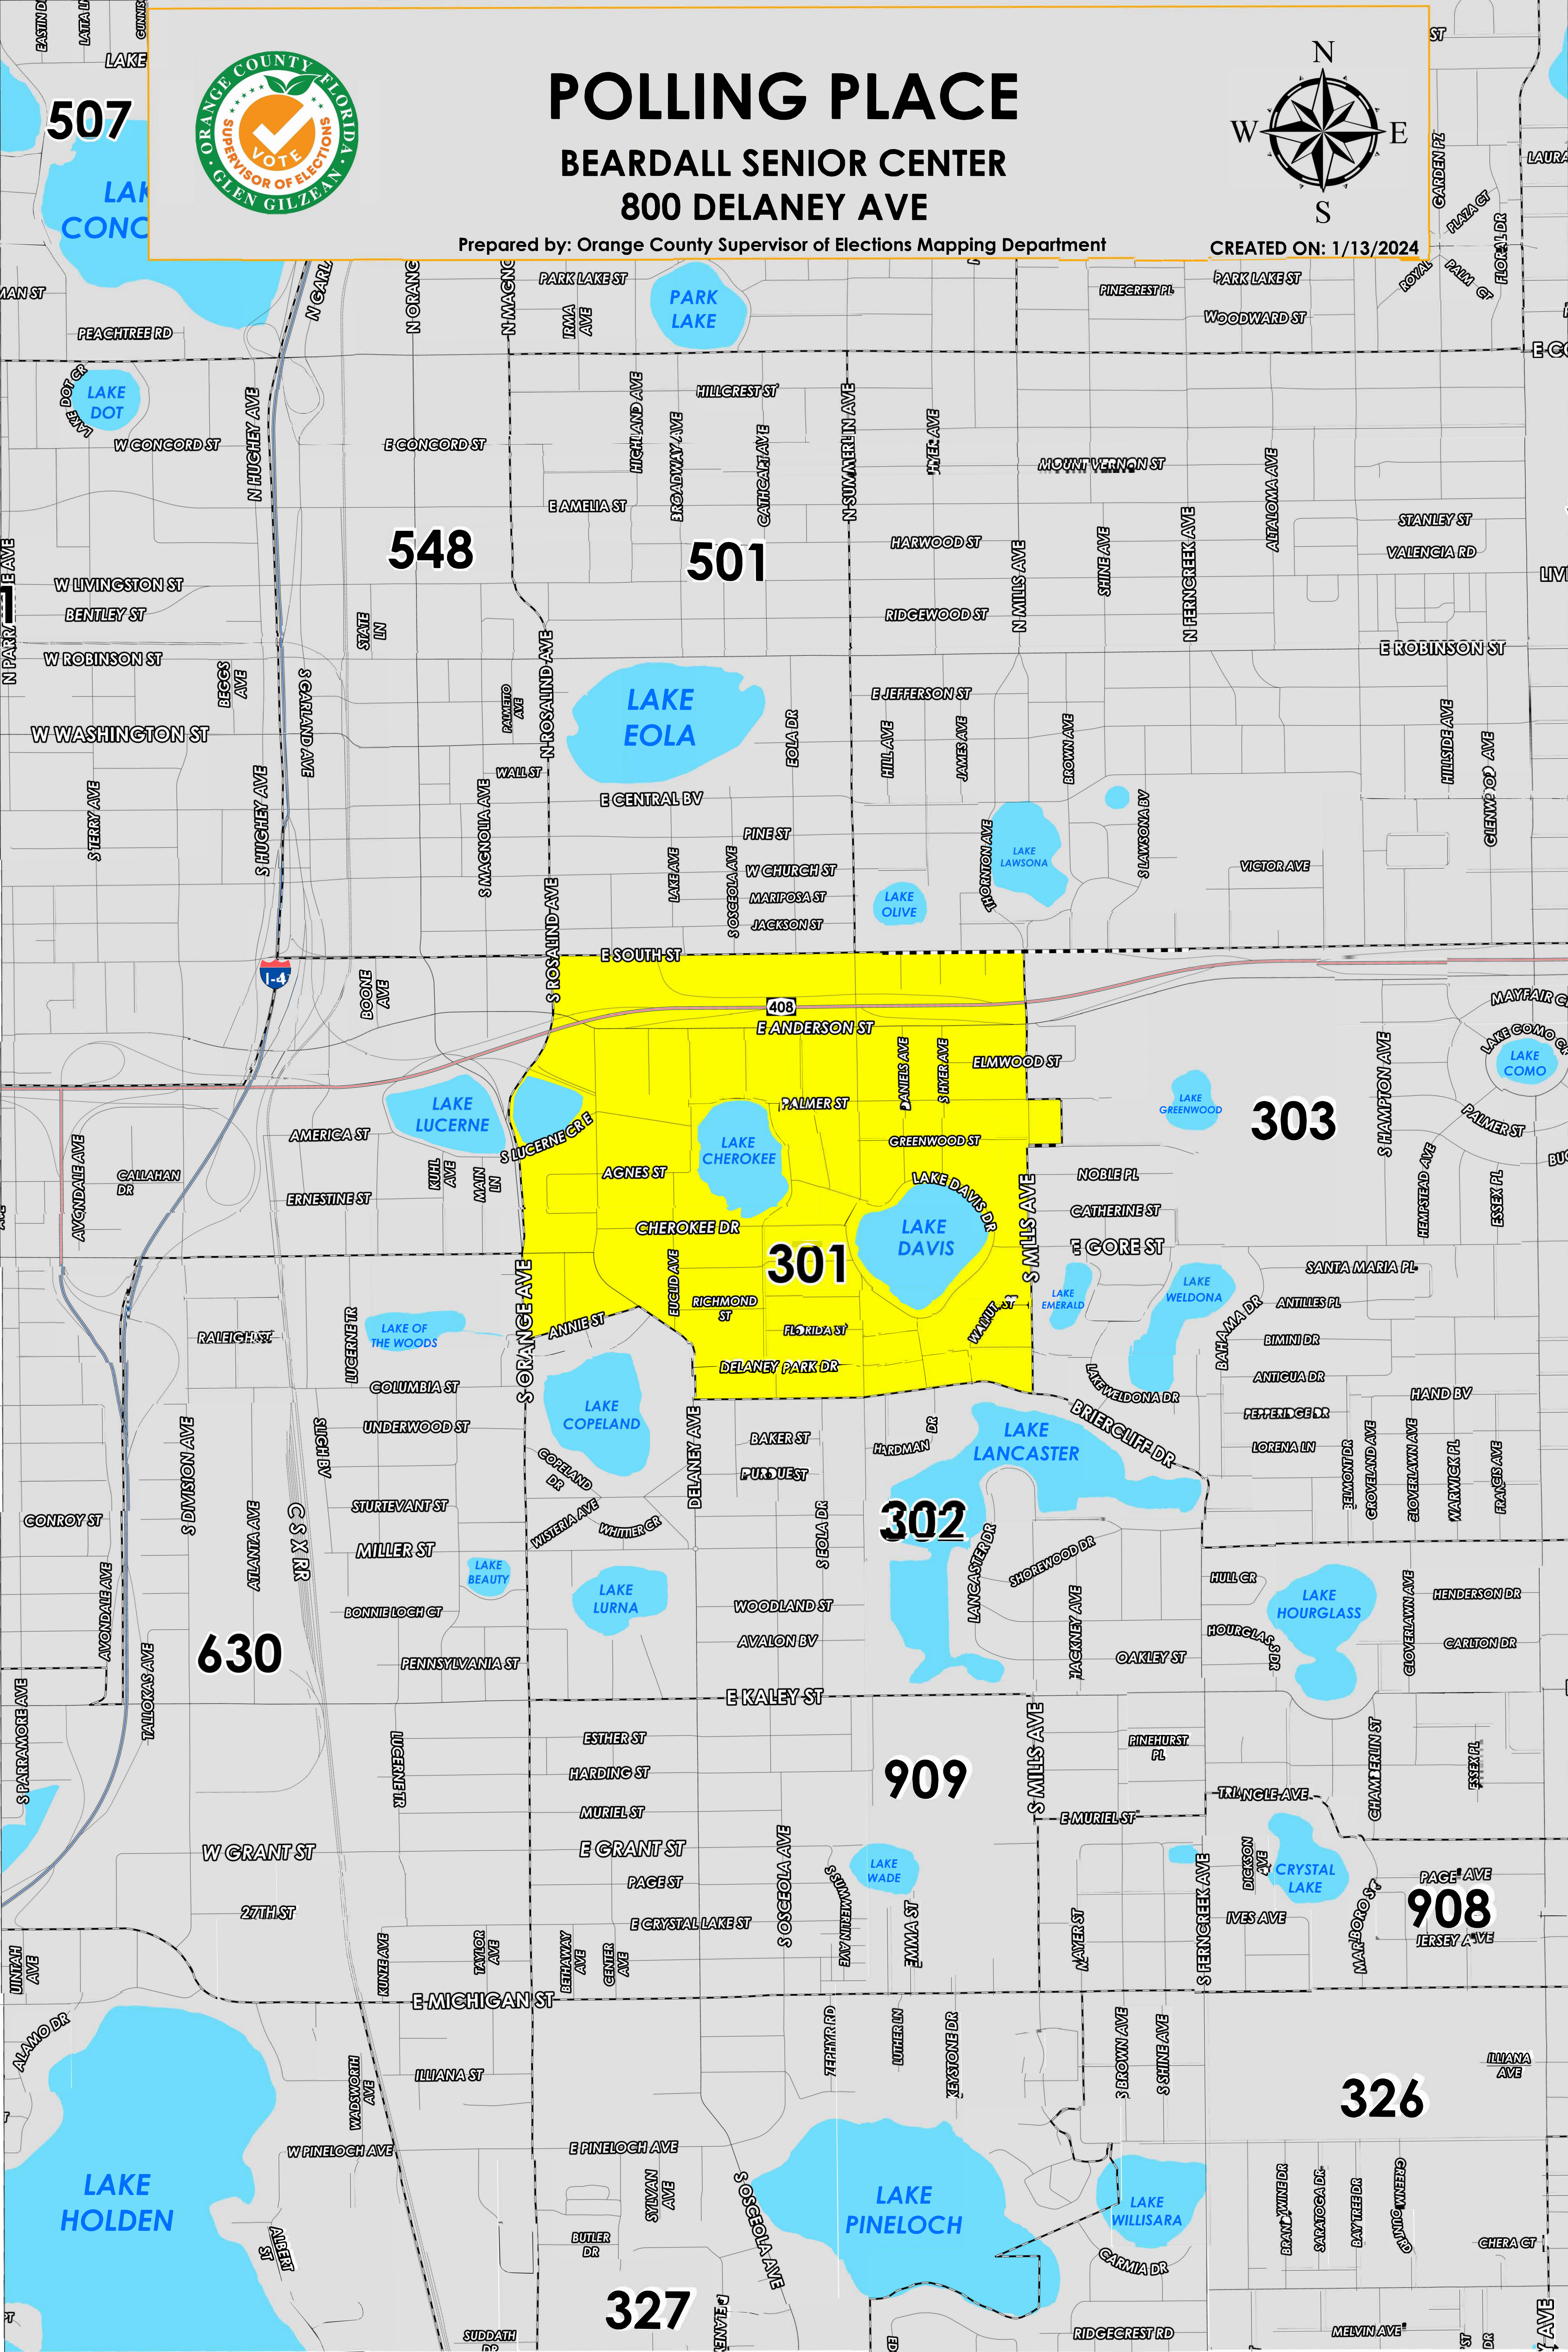

POLLING PLACE

BEARDALL SENIOR CENTER 800 DELANEY AVE

Prepared by: Orange County Supervisor of Elections Mapping Department

CREATED ON: 1/13/2024

507

548

501

303

301

302

630

909

908

326

327

The Polling Place for Precinct 301 is Beardall Senior Center at 800 Delaney Avenue.

Precinct 301 (2024) northern boundary follows a section of Palmer Street then continues along East South Street. The western boundary follows alongside South Orange Avenue and extends to Delaney Avenue. The southern boundary follows Annie Street and extends to Briercliff Drive. The eastern boundary follows South Mills Avenue.