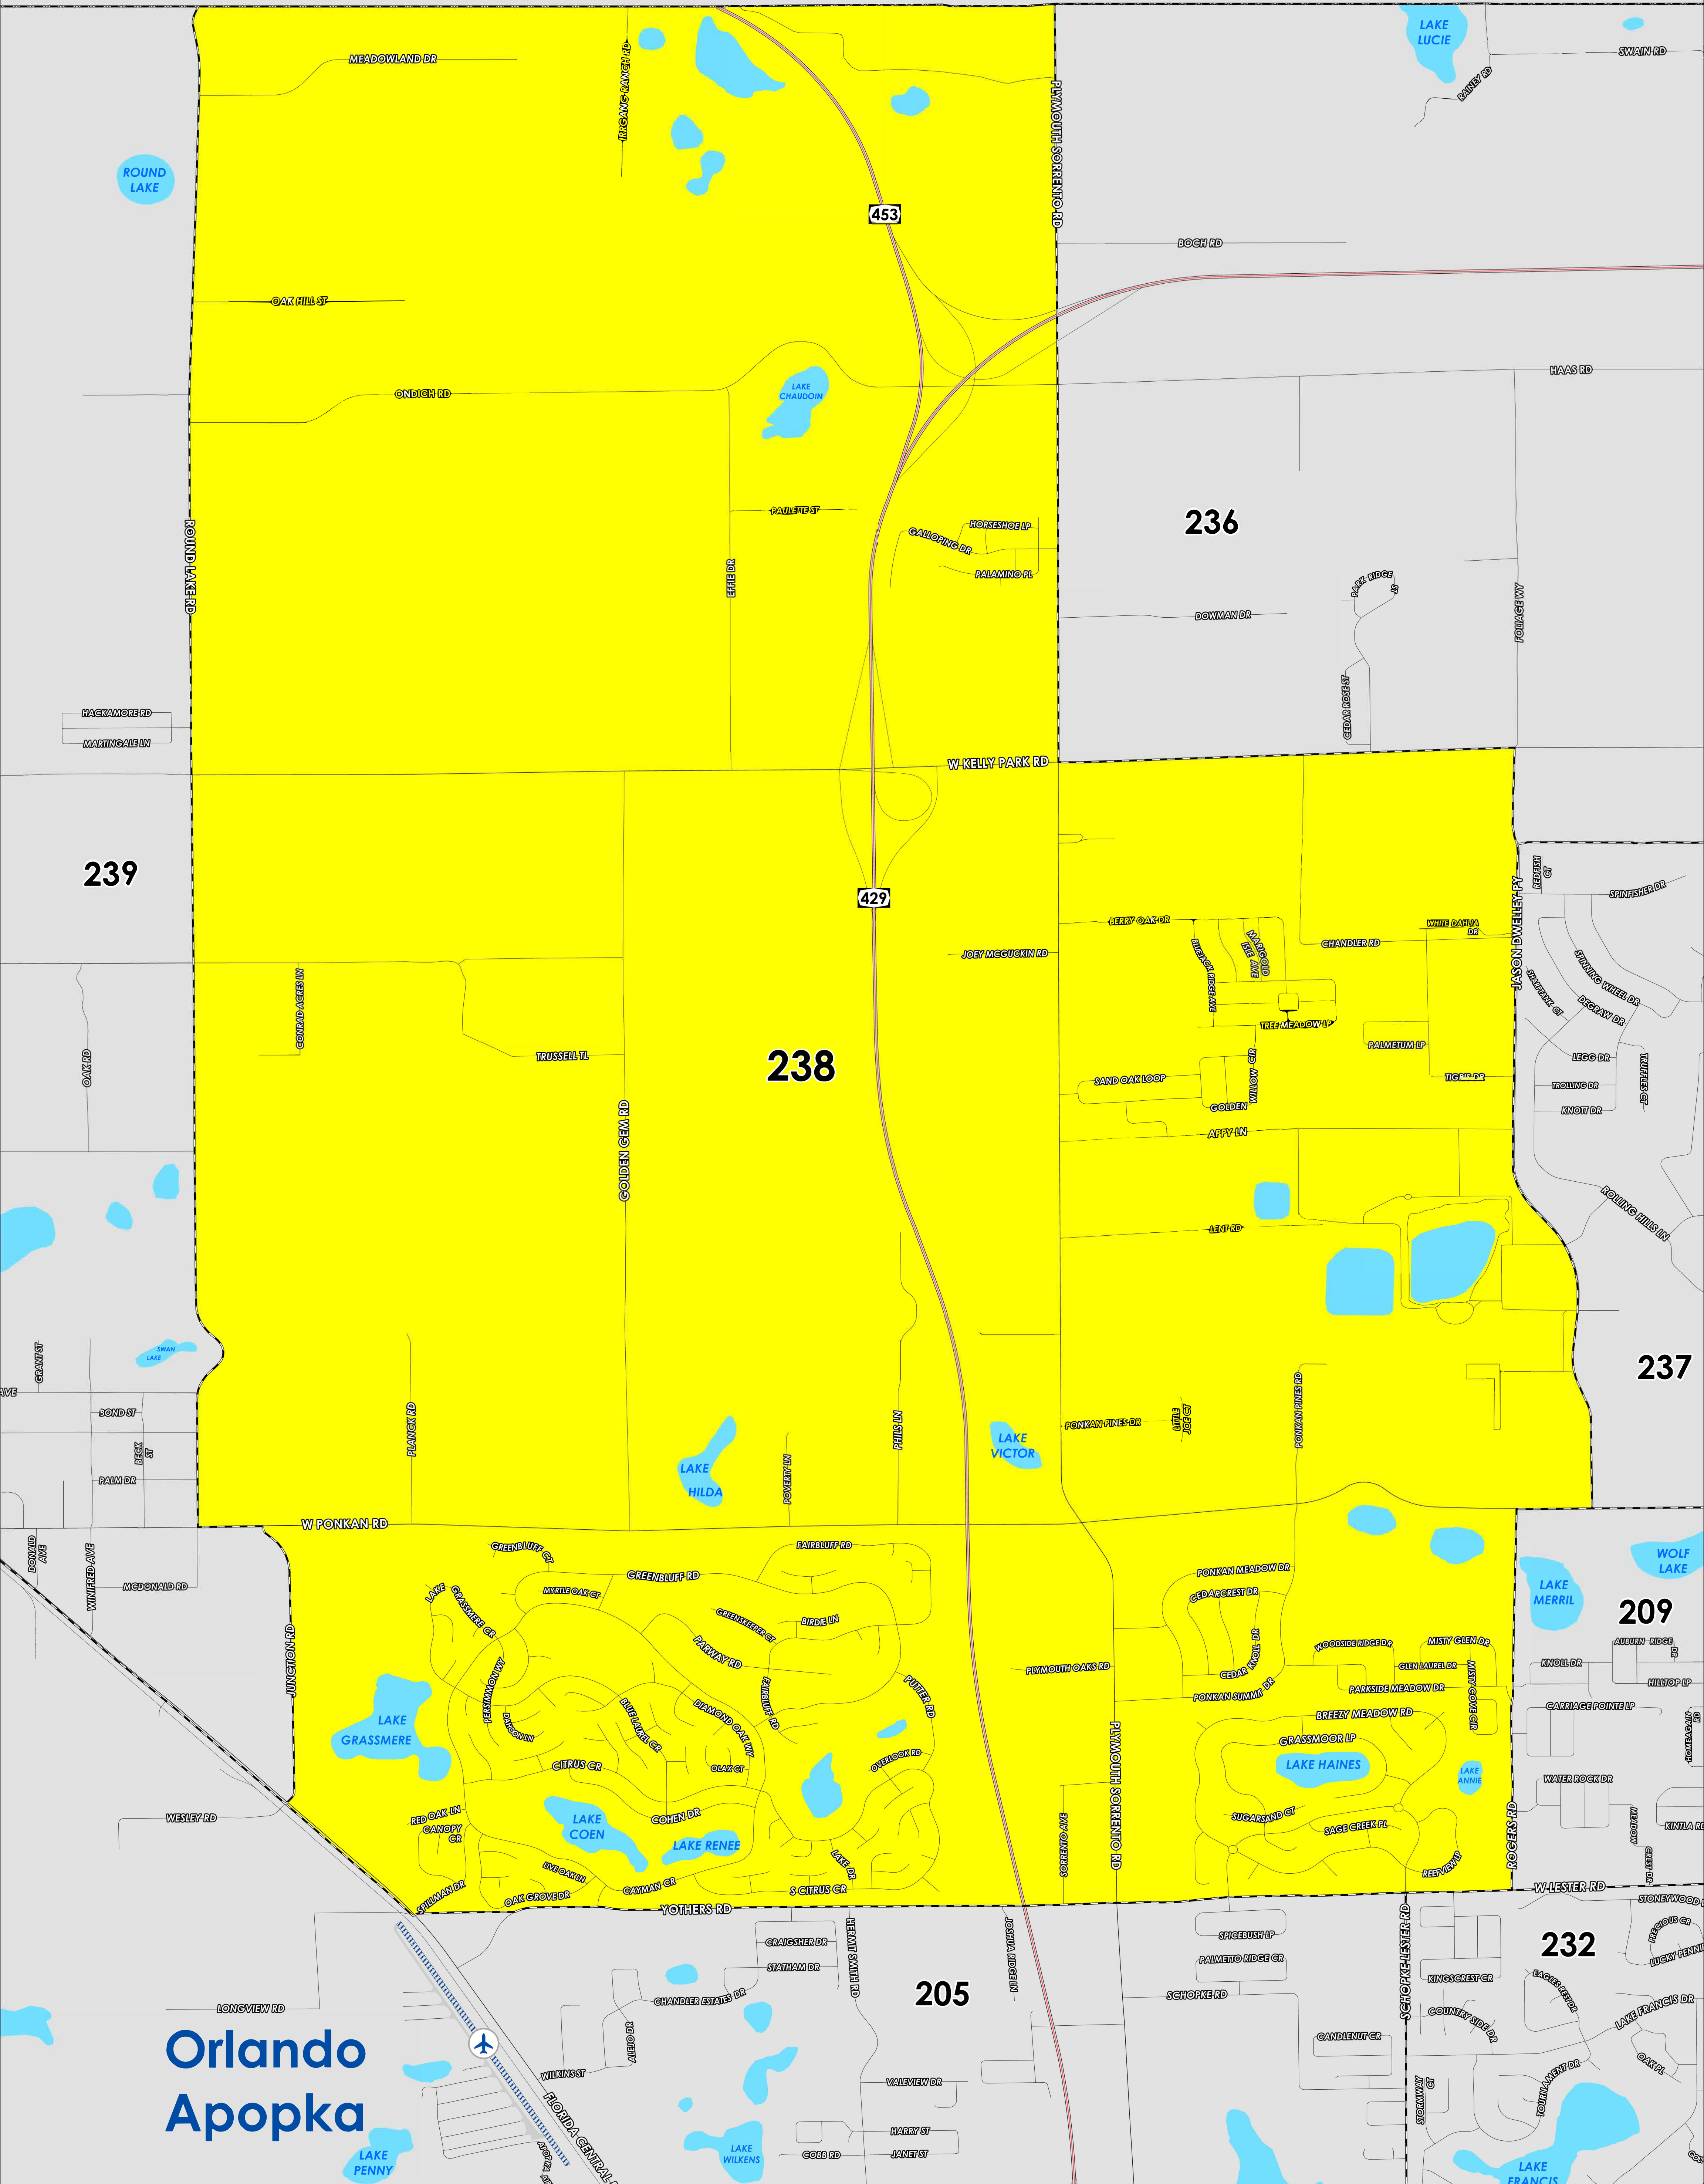

POLLING PLACE

NOCIA

4253 W PONKAN RD

Prepared by: Orange County Supervisor of Elections Mapping Department

CREATED ON: 1/13/2024

The Polling Place for Precinct 238 is NOCIA at 4253 W Ponkan Road.

Precinct 238 (2024) northern boundary follows along Lake/Orange County border, the western boundary follows along Round Lake Road and continues onto Junction Road and a section of North Orange Blossom Trail. The southern boundary follows along Yothers Road to West Lester Road, and the eastern boundary follows along Rogers Road, then extends to Jason Dwelley Parkway and Plymouth Sorrento Road.

Precinct 238A is with district assignments of U.S. Congress 11, State Senate 15, State House 39, County Commission 2, and School Board 7.

Precinct 238B is with district assignments of U.S. Congress 11, State Senate 15, State House 39, County Commission 2, School Board 7 and Special District 34.

Precinct 238C is with district assignments of U.S. Congress 11, State Senate 15, State House 39, County Commission 2, School Board 7 and Special District 36.

For more detailed views of other county and municipal precincts, [visit the District and Precinct Maps page](#). For more information about precinct boundaries, contact the [Orange County Supervisor of Elections office](#)

This map was produced by the Orange County Supervisor of Elections Mapping Department. Additional voter information can be found [on our website](#).