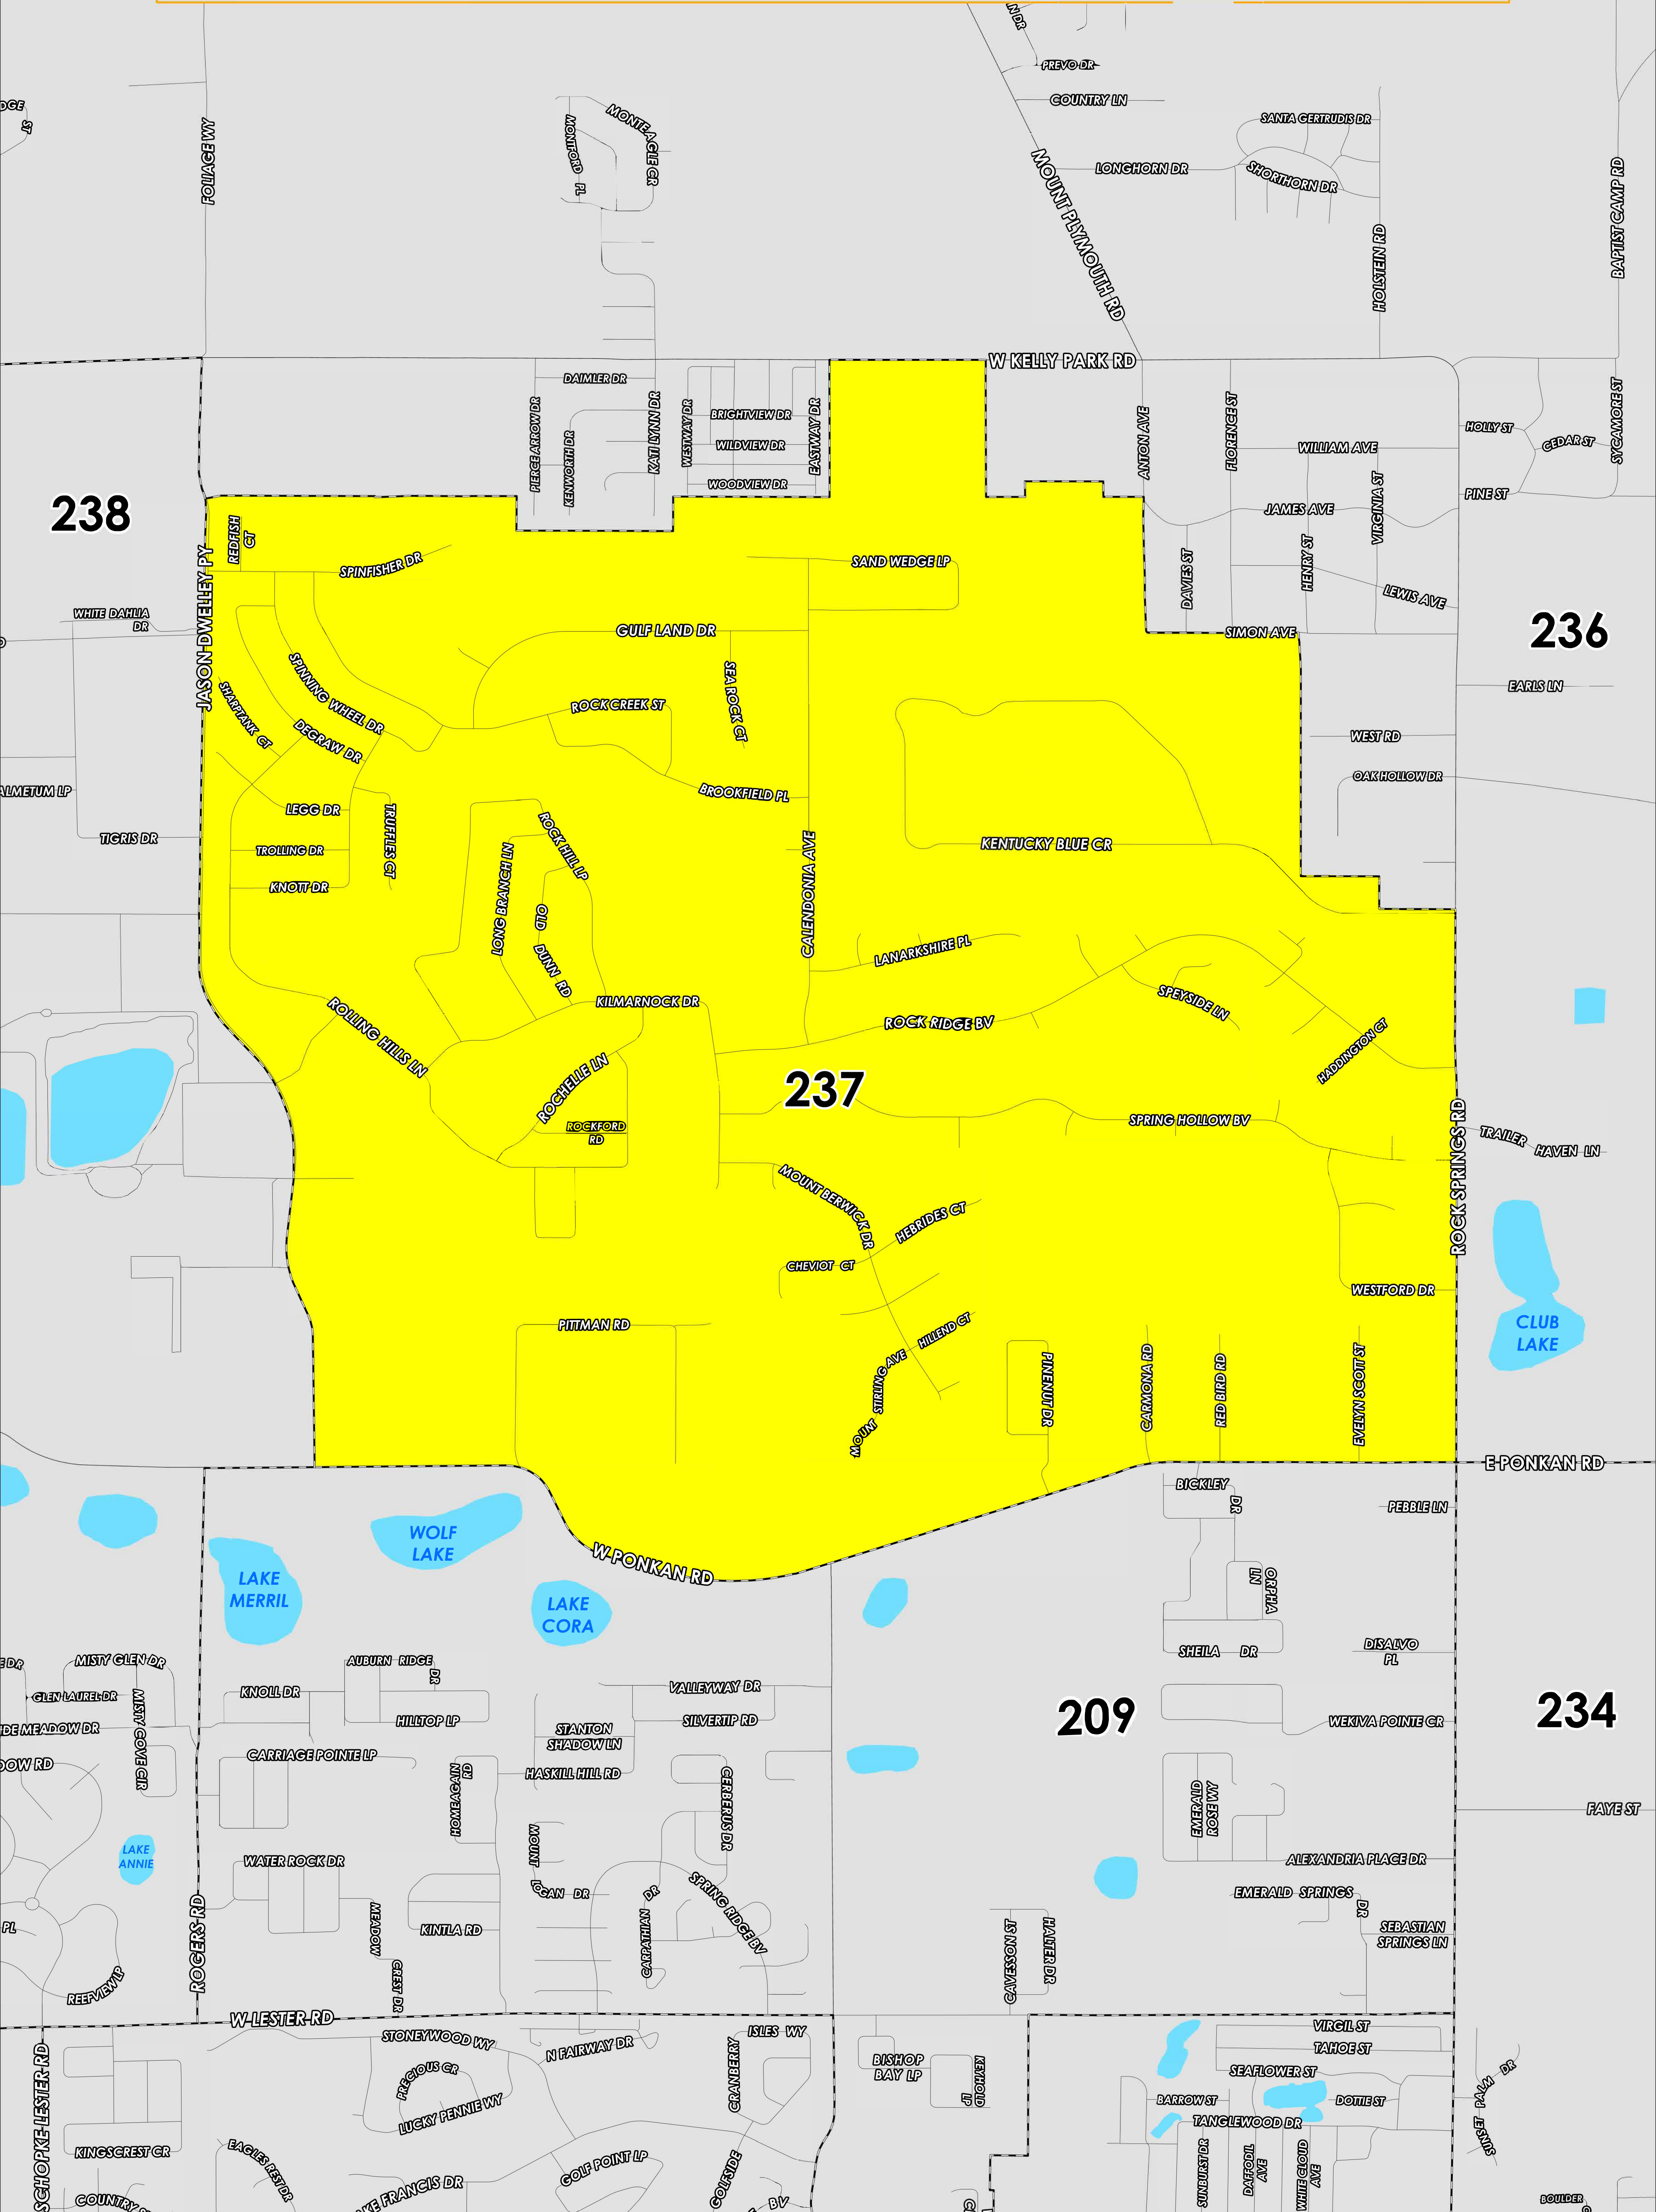

POLLING PLACE

NORTHWEST RECREATION COMPLEX

3710 JASON DWELLEY PKWY

Prepared by: Orange County Supervisor of Elections Mapping Department

CREATED ON: 1/13/2024

The Polling Place for Precinct 237 is Northwest Recreation Complex at 3710 Jason Dwelley Parkway.

Precinct 237 (2024) northern boundary follows parallel north of Spinfisher Drive, then continues to Woodview drive and extends to West Kelly Park Road and zig zags to West Simon Avenue. The western boundary follows along Jason Dwelley Parkway, the southern boundary follows along West Ponkan Road, and the eastern boundary follows along Rock Springs Road and zig zags north of Kentucky Blue Circle to Anton Avenue.

Precinct 237S is with district assignments of U.S. Congress 11, State Senate 15, State House 39, County Commission 2, and School Board 7.

For more detailed views of other county and municipal precincts, [visit the District and Precinct Maps page](#). For more information about precinct boundaries, contact the [Orange County Supervisor of Elections office](#)

This map was produced by the Orange County Supervisor of Elections Mapping Department. Additional voter information can be found [on our website](#).