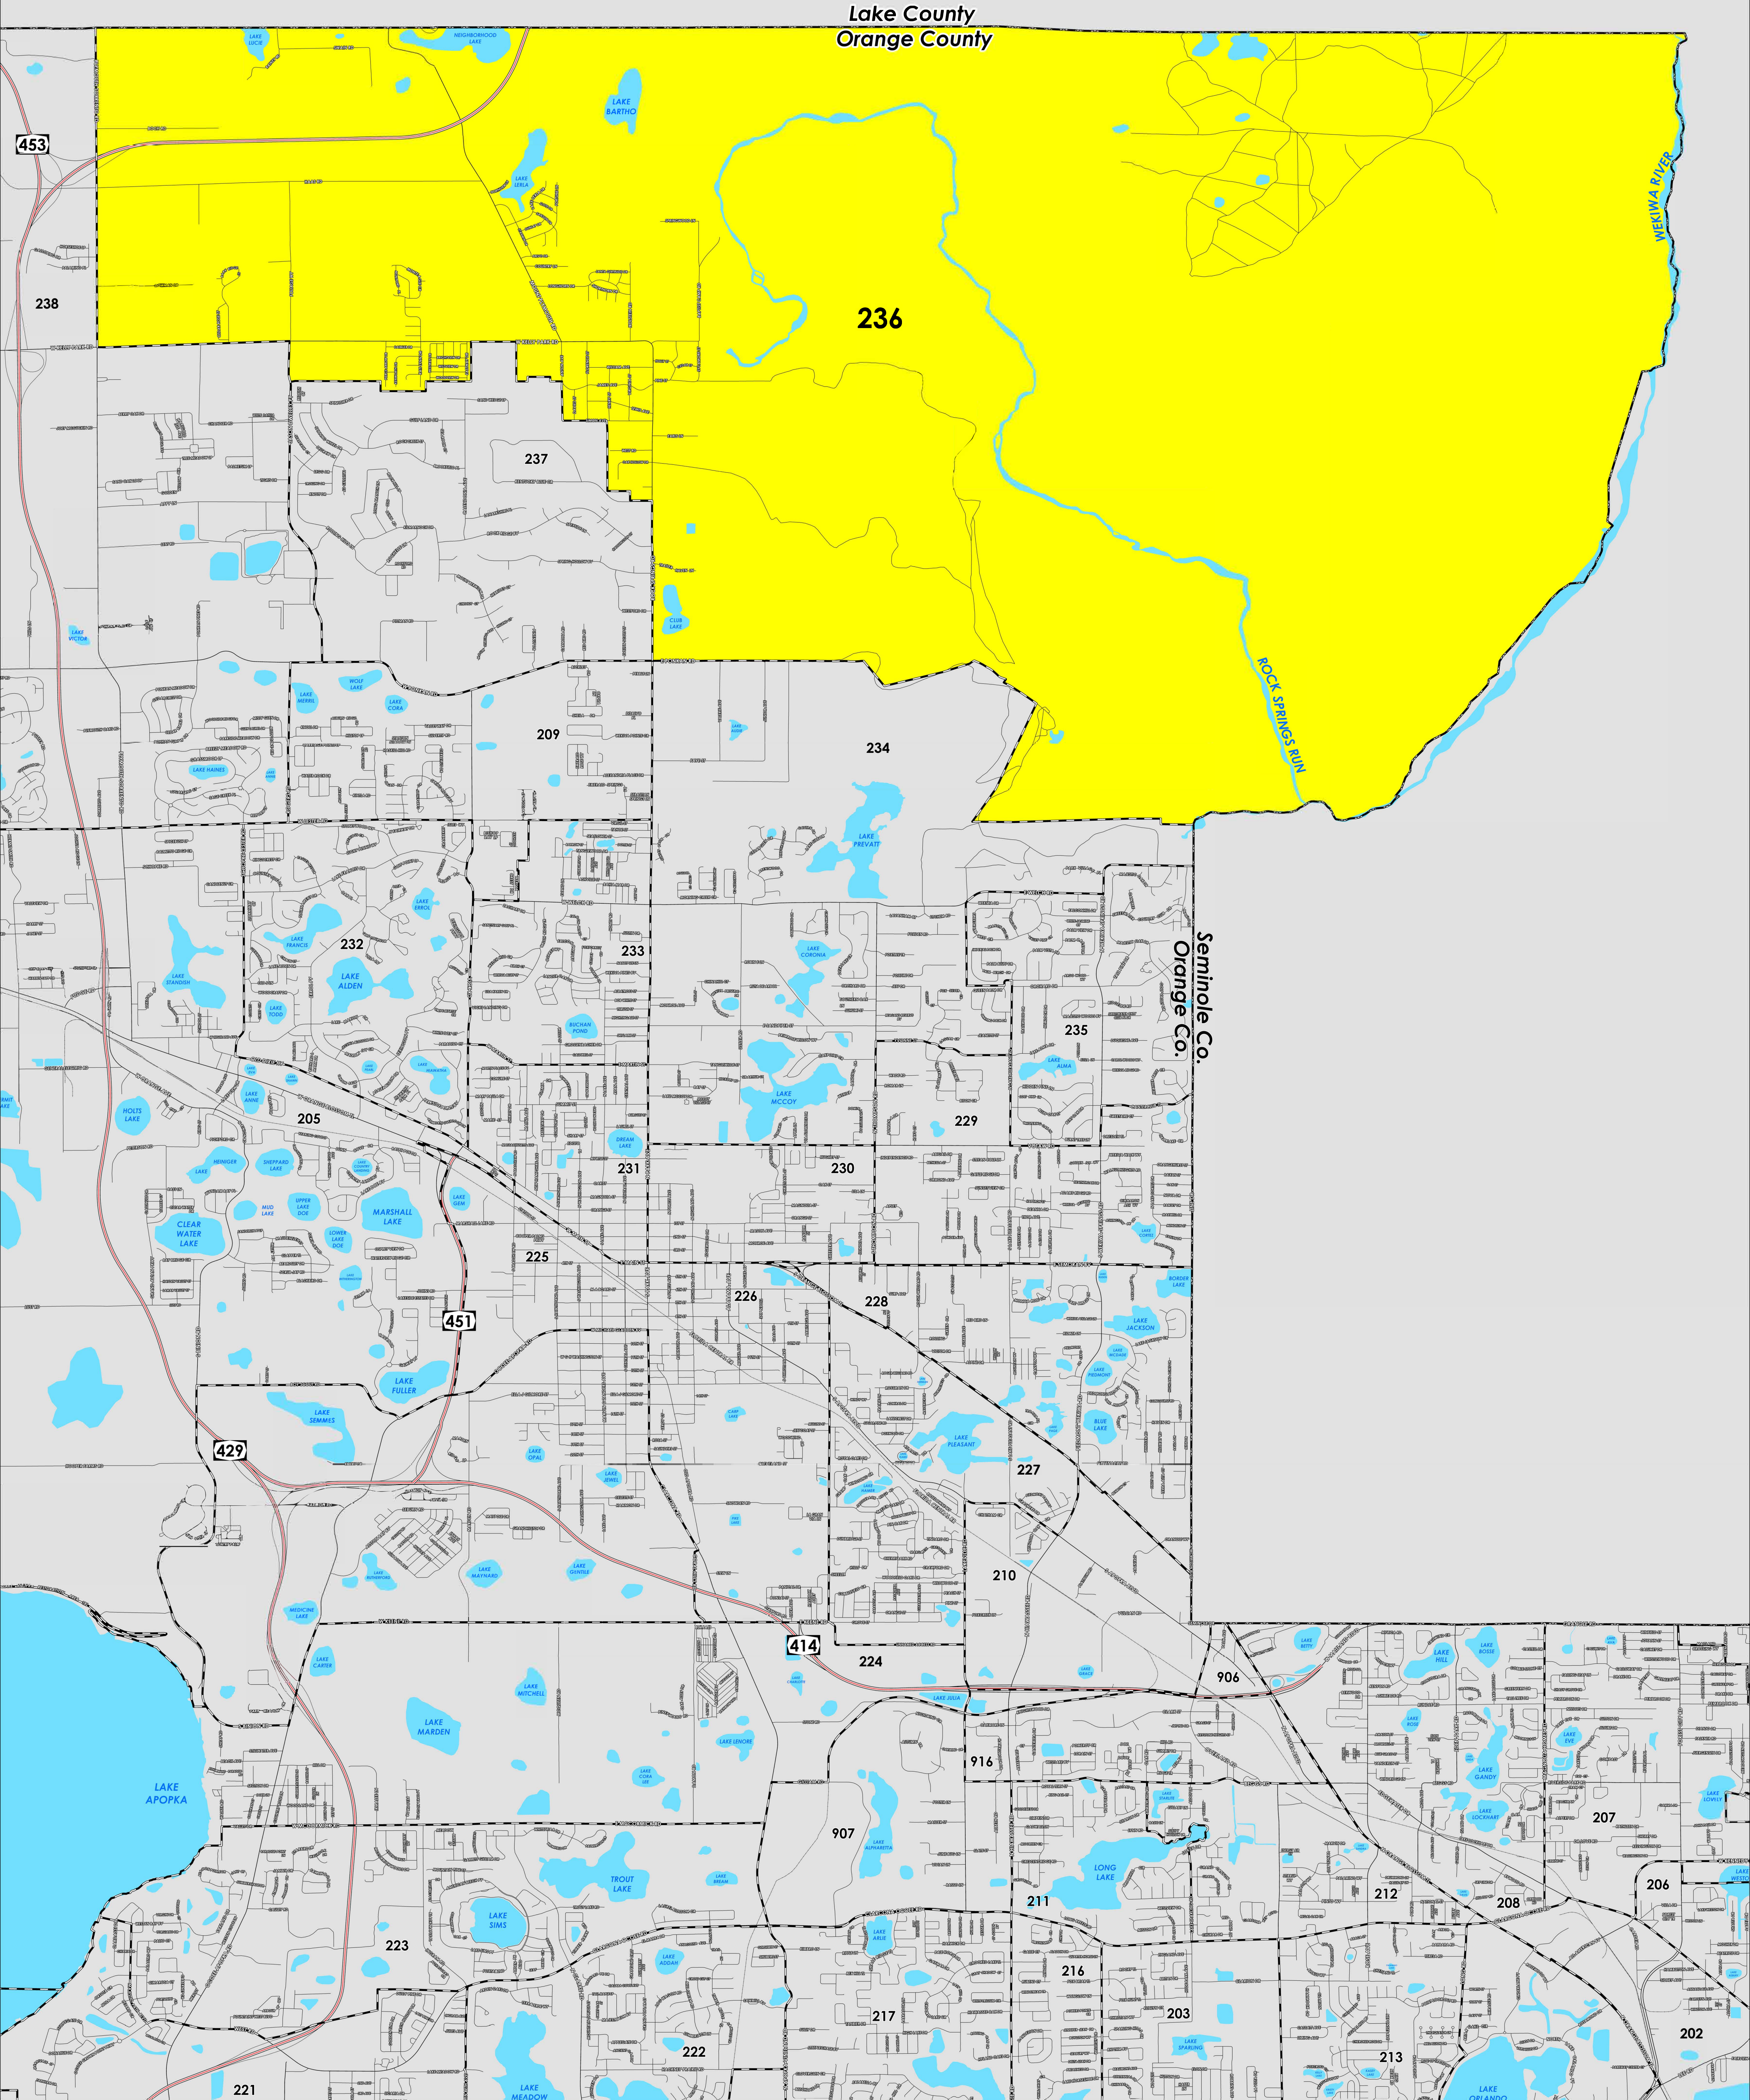

POLLING PLACE

GOSPEL CENTERED CHURCH

4490 ROCK SPRINGS RD

Prepared by: Orange County Supervisor of Elections Mapping Department

CREATED ON: 1/13/2024

The Polling Place for Precinct 236 is Gospel Center Church at 4490 Rock Springs Road.

Precinct 236 (2024) northern boundary follows along the Lake/Orange County border. The western boundary follows along Plymouth Sorrento Road and then zig zags down to Rock Springs Road. The southern boundary follows along West Kelly Park Road and continues onto East Ponkan Road then extends to the Wekiwa River. The eastern boundary follows along the Wekiwa River.

Precinct 236S is with district assignments of U.S. Congress 11, State Senate 15, State House 39, County Commission 2, and School Board 7.

For more detailed views of other county and municipal precincts, [visit the District and Precinct Maps page](#). For more information about precinct boundaries, contact the [Orange County Supervisor of Elections office](#)

This map was produced by the Orange County Supervisor of Elections Mapping Department. Additional voter information can be found [on our website](#).