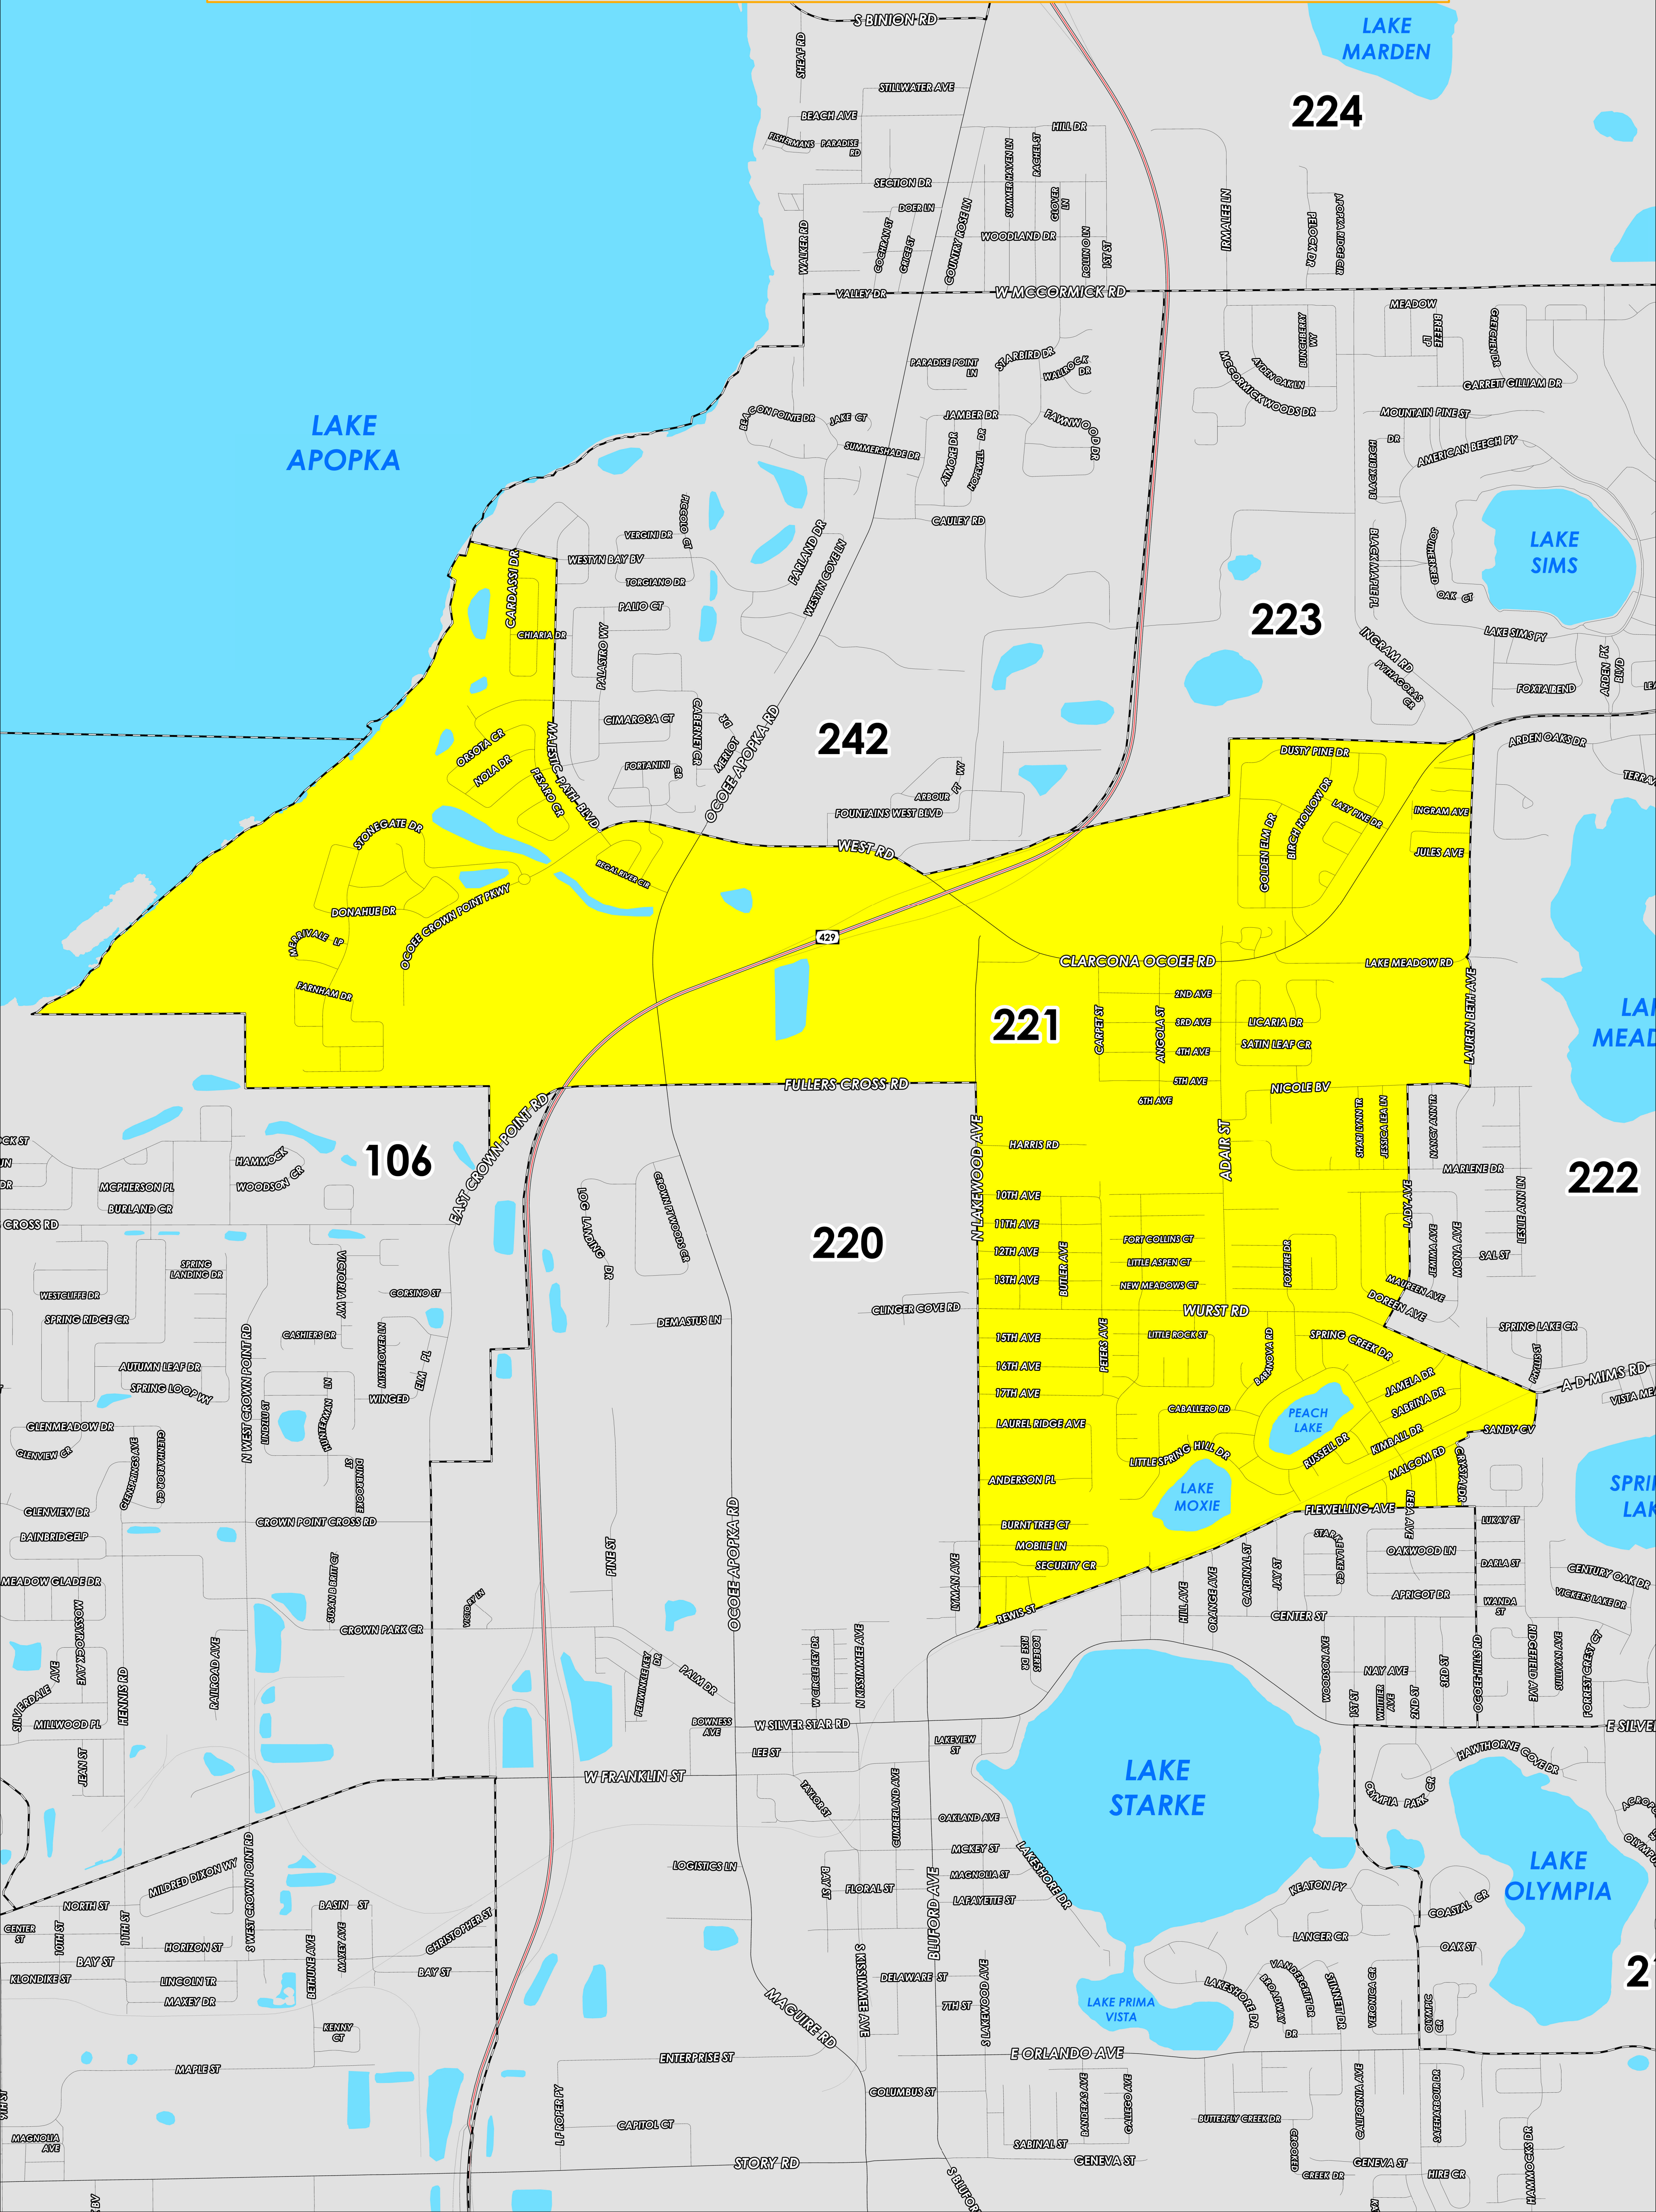

POLLING PLACE

ISON SENIOR AND VETERANS CENTER

1701 ADAIR ST

Prepared by: Orange County Supervisor of Elections Mapping Department

CREATED ON: 5/9/2024

The Polling Place for Precinct 221 is Ison Senior and Veterans Center at 1701 Adair Street.

Precinct 221 (2024) northern boundary follows along a section of Westyn Bay Boulevard then continues to West Road onto Clarcona Ocoee Road, and extends parallel north of Dusty Pine Drive. The western boundary follows along the southeastern shore of Lake Apopka and extends to North Lakewood Avenue. The southern boundary follows along Rewis Street, Flewelling Avenue and continues to Sandy Cove, and the eastern boundary follows along Ocoee Hills Road to Sandy Cove, Wurst Road, Lady Avenue, Lauren Beth Avenue and to Lake Meadow Road.

Precinct 221 has a sub precinct of:

221A is with district assignments of U.S. Congress 11, State Senate 15, State House 40, County Commission 2, and School Board 7.

221B is with district assignments of U.S. Congress 11, State Senate 15, State House 39, County Commission 2, and School Board 7.

This map was produced by the Orange County Supervisor of Elections Mapping Department. Additional voter information can be found [on our website](#).