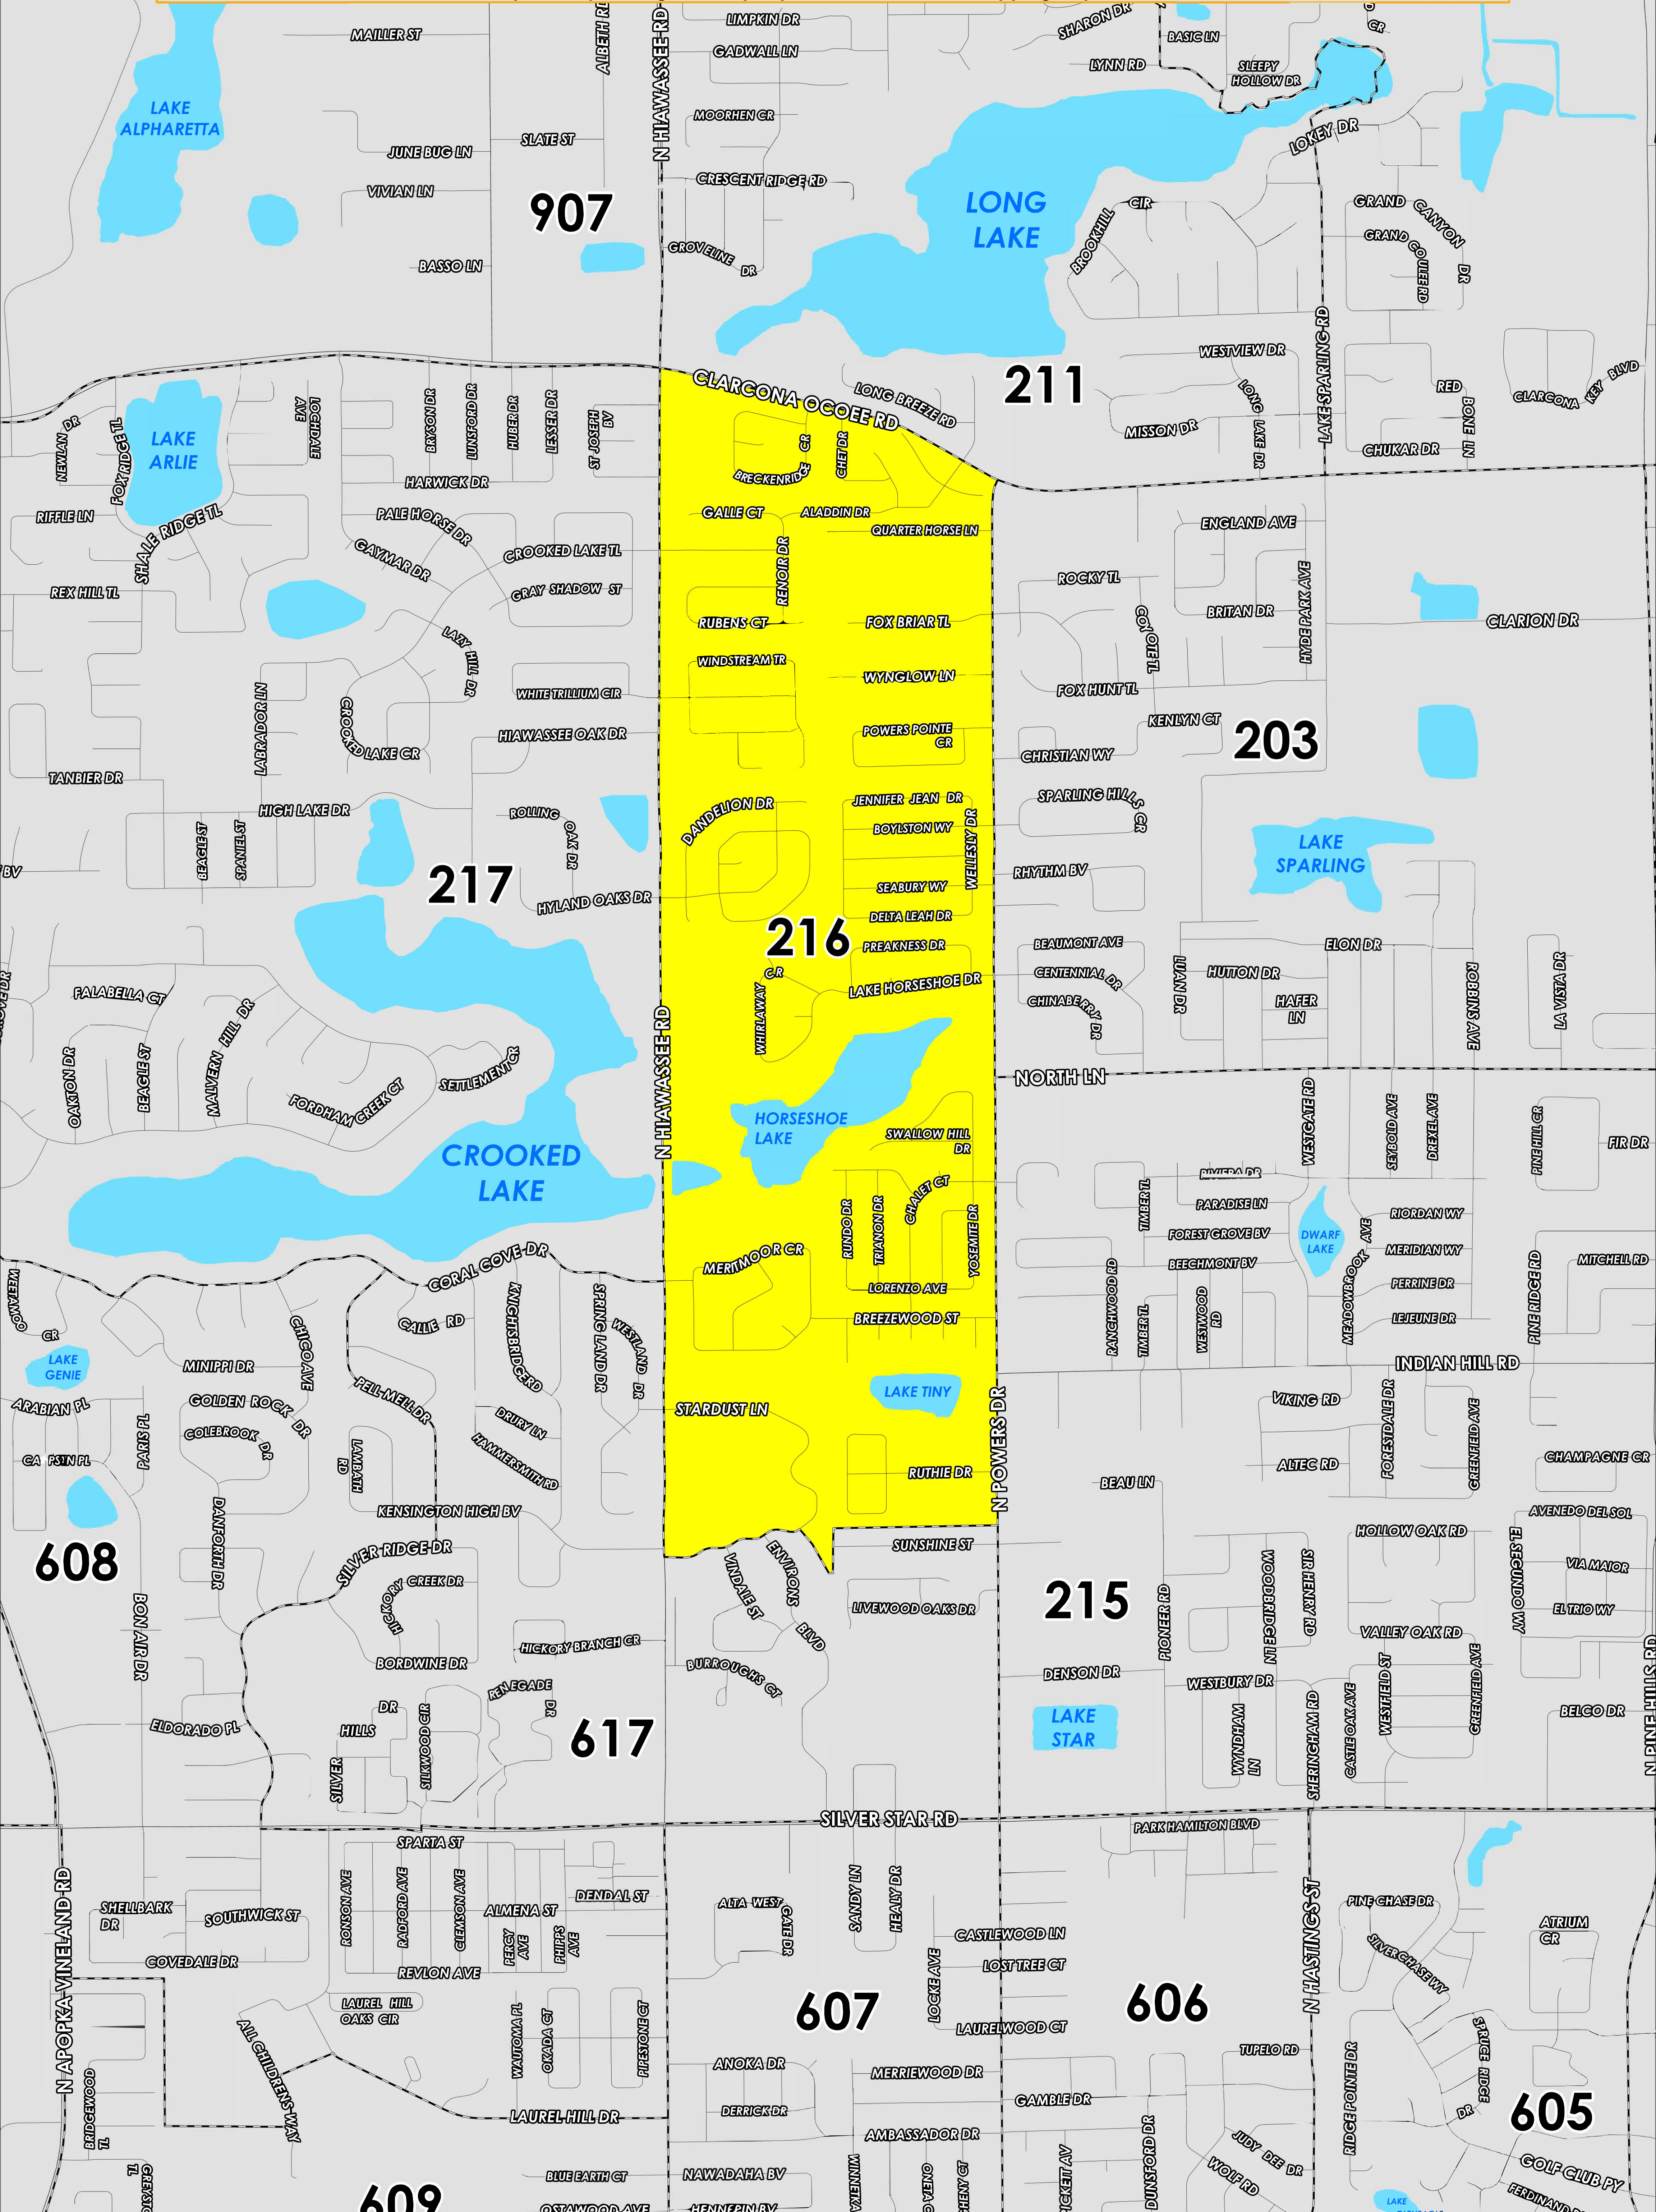

POLLING PLACE

FELLOWSHIP MISSIONARY BAPTIST CHURCH
6225 CLARCONA OCOEE RD

916

Prepared by: Orange County Supervisor of Elections Mapping Department

CREATED ON: 1/8/2024

The Polling Place for Precinct 216 is Fellowship Missionary Baptist Church at 6225 Clarcona Ocoee Road.

Precinct 216 (2024) northern boundary follows along Clarcona Ocoee Road, the western boundary follows along North Hiawassee Road, the southern boundary follows along Stardust Lane and continues parallel just north of Sunshine Street, and the eastern boundary follows along North Powers Drive.

Precinct 216S is with district assignments of U.S. Congress 10, State Senate 15, State House 40, County Commission 2, and School Board 6.

For more detailed views of other county and municipal precincts, [visit the District and Precinct Maps page](#). For more information about precinct boundaries, contact the [Orange County Supervisor of Elections office](#)

This map was produced by the Orange County Supervisor of Elections Mapping Department. Additional voter information can be found [on our website](#).