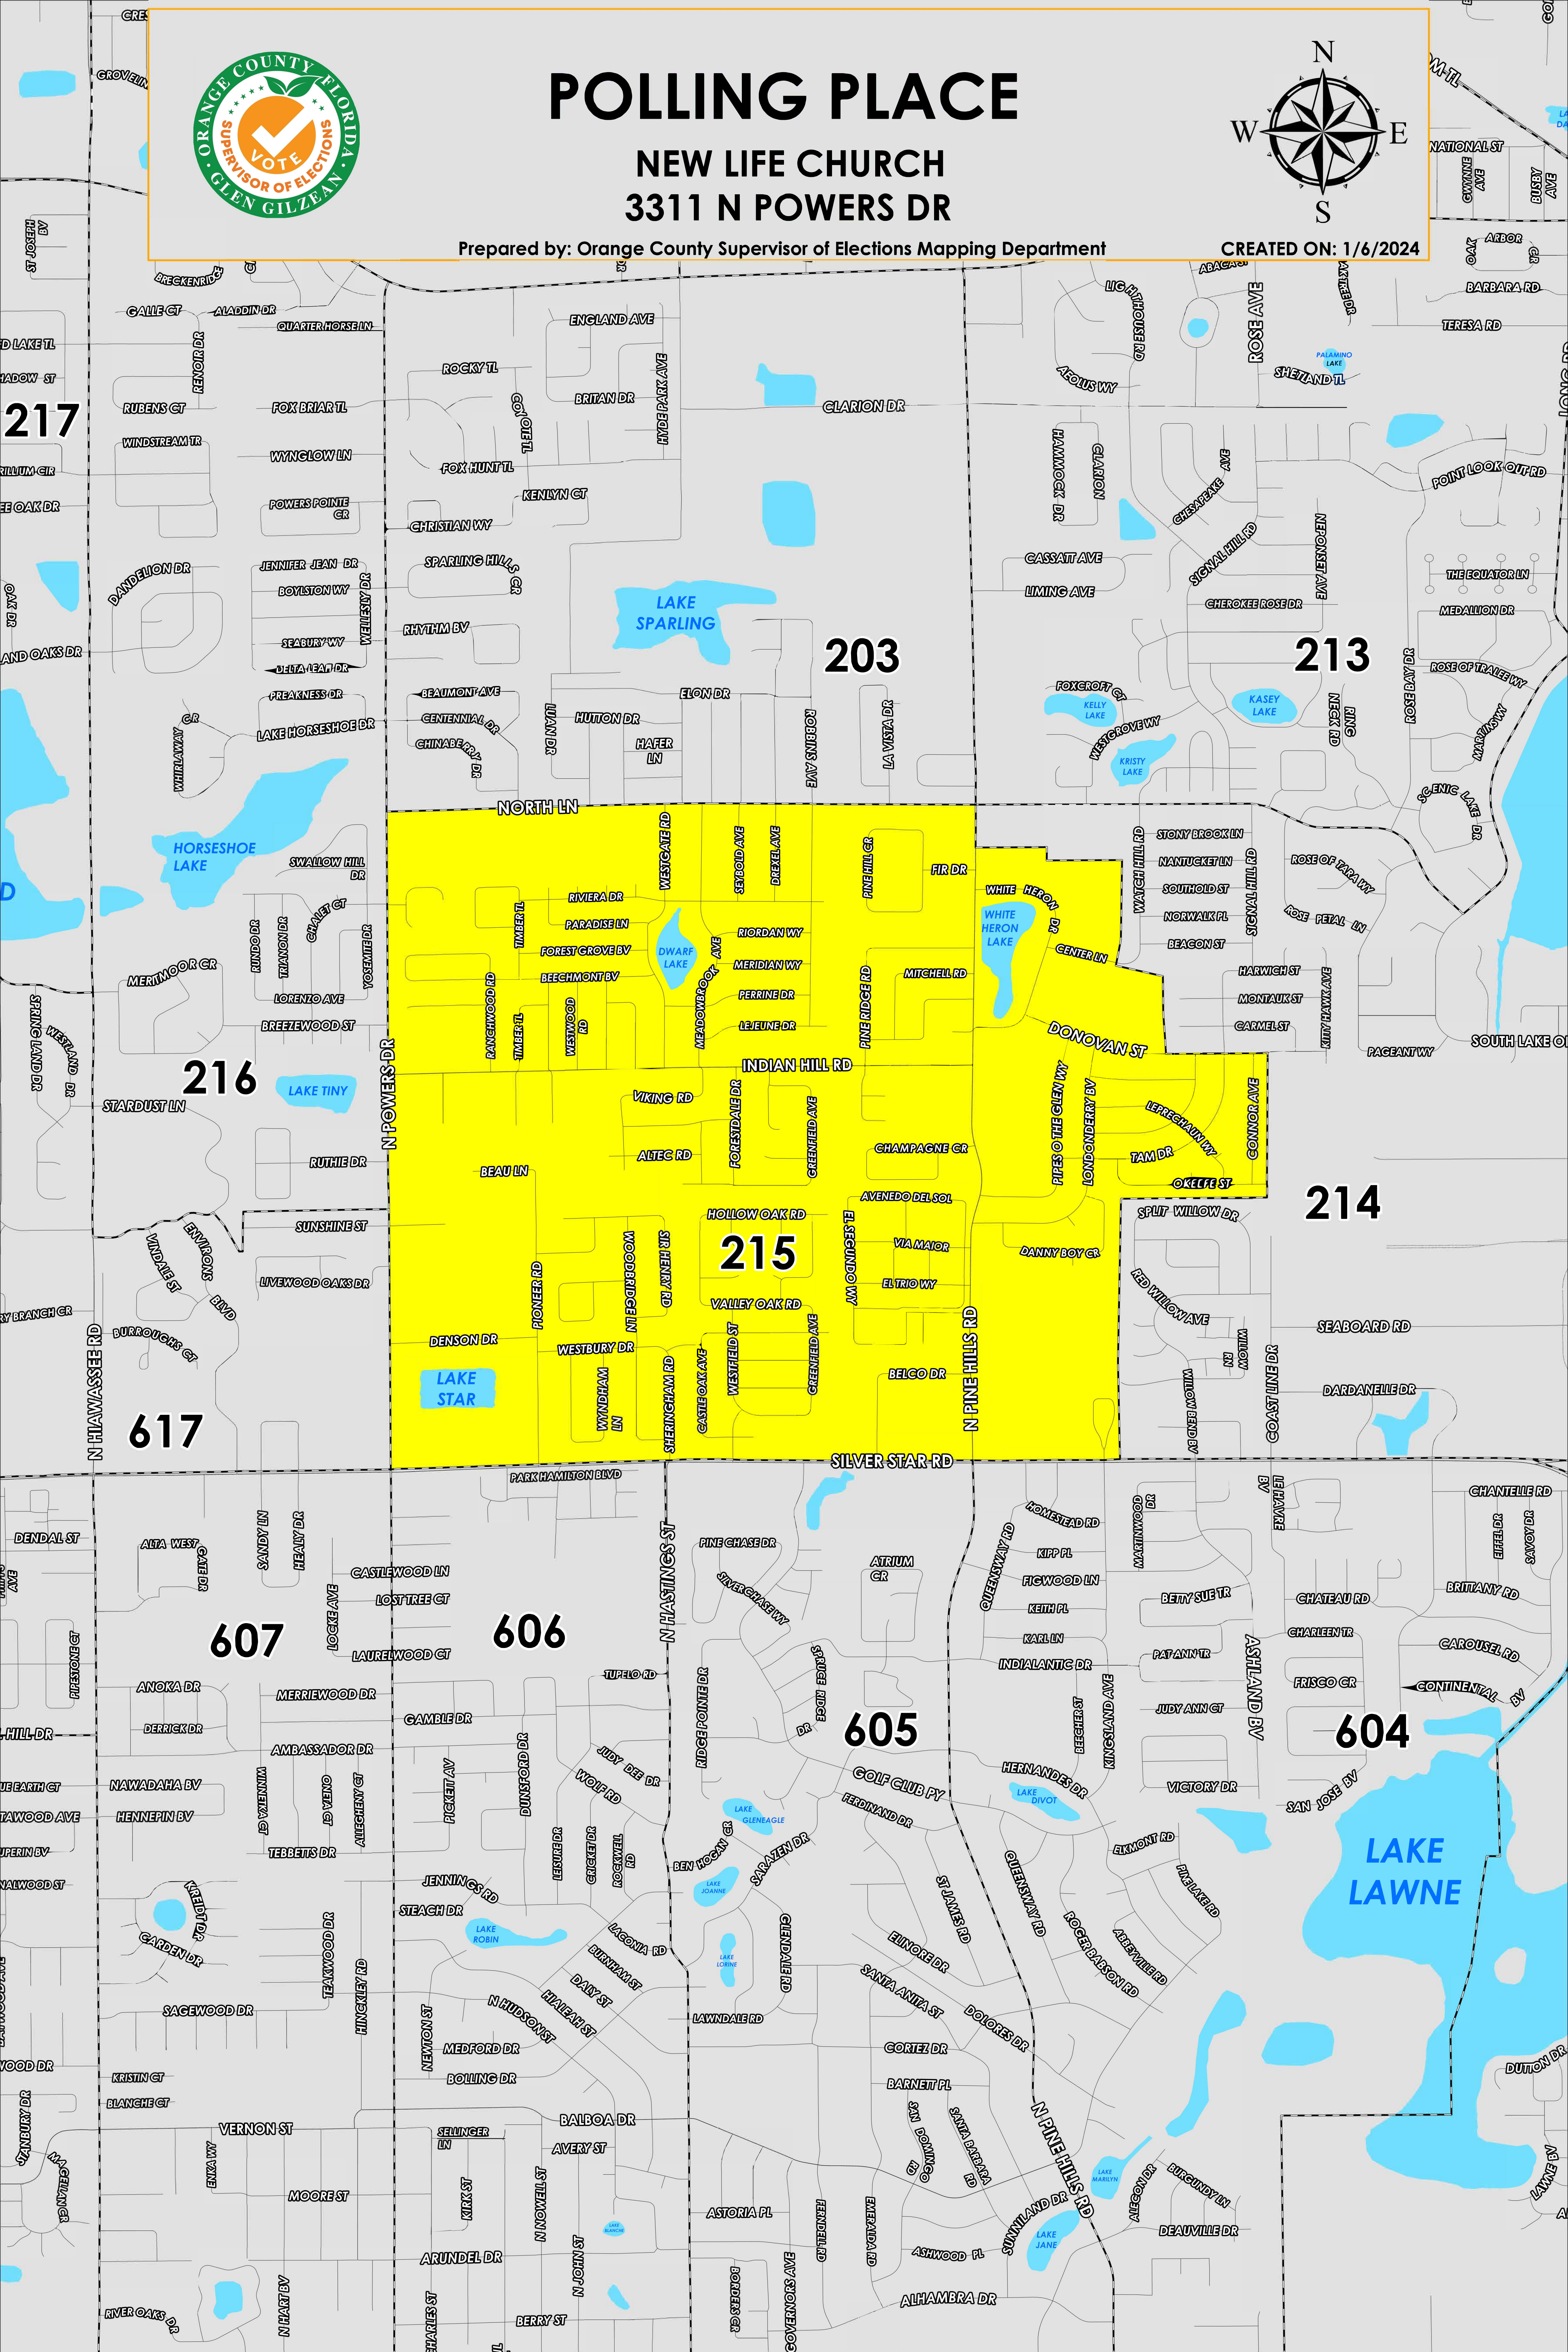

POLLING PLACE

NEW LIFE CHURCH
3311 N POWERS DR

Prepared by: Orange County Supervisor of Elections Mapping Department

CREATED ON: 1/6/2024

The Polling Place for Precinct 215 is New Life Church at 3311 N Powers Drive.

Precinct 215 (2024) northern boundary follows along North Lane and zig zags down to Donovan Street. The western boundary follows along North Powers Drive, the southern boundary follows along Silver Star Road, and the eastern boundary follows parallel west of Red Willow Avenue and Willow Bent Boulevard to the east of Conner Avenue then zig zags to North Pine Hills Road.