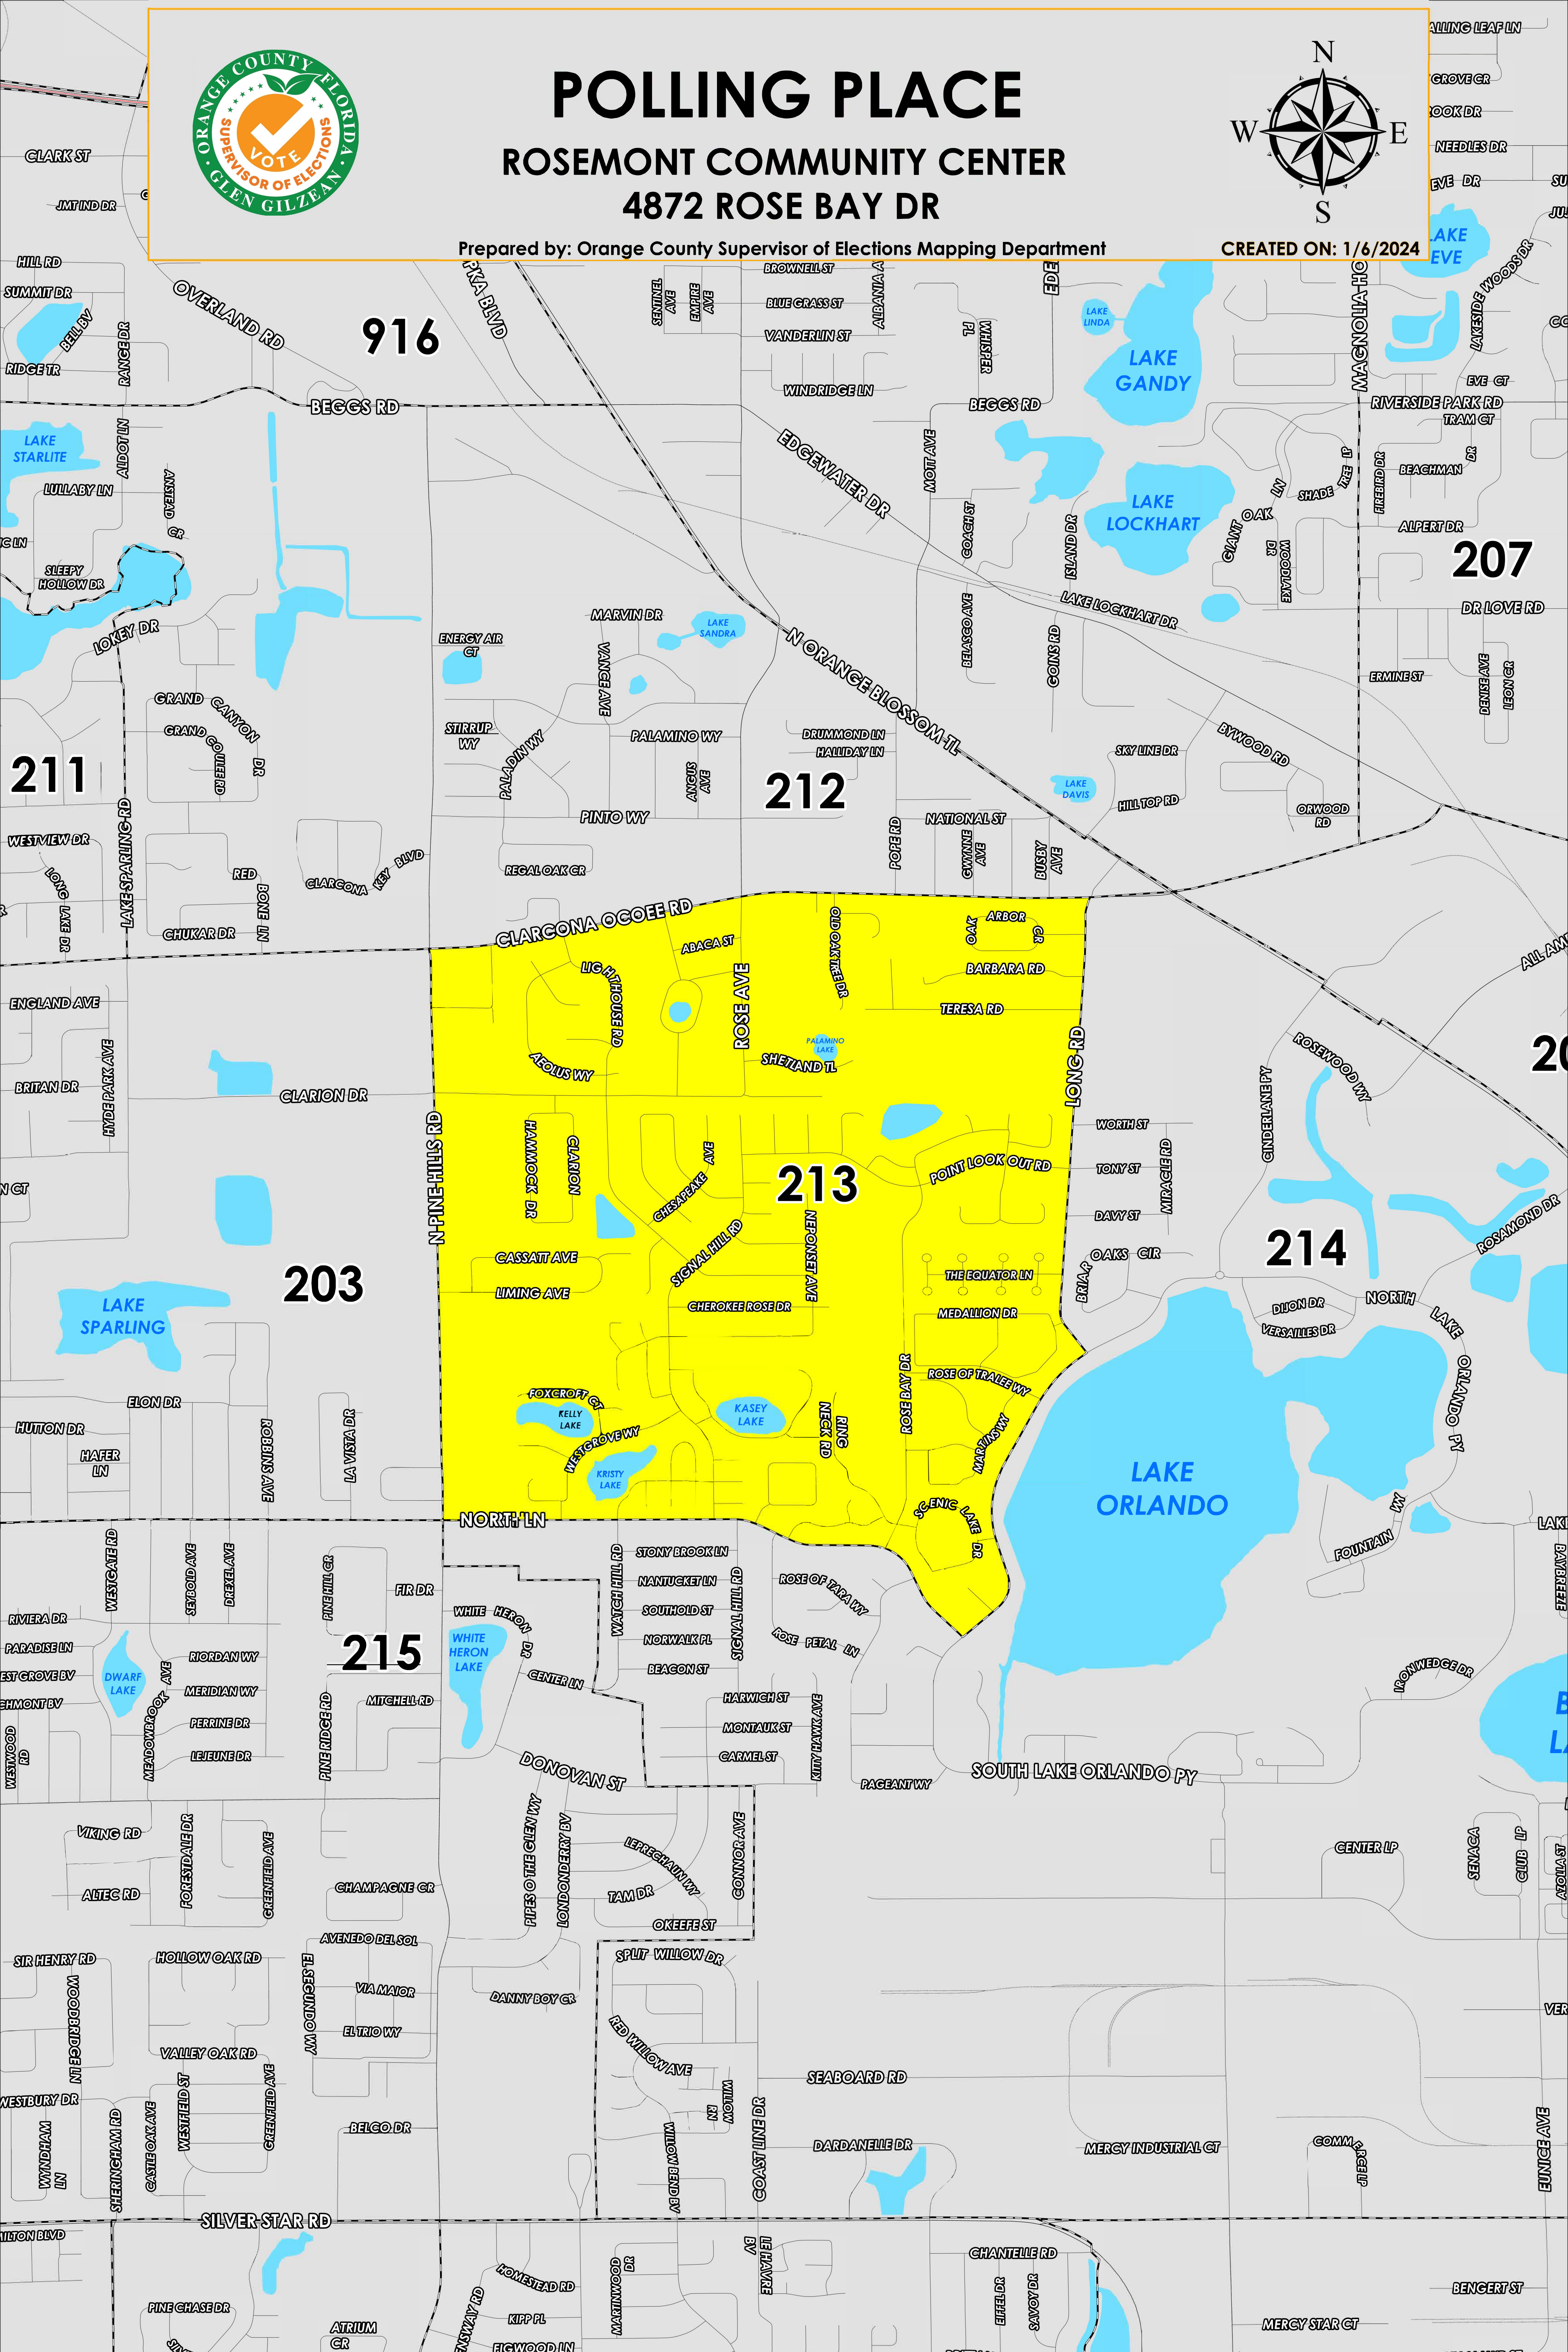

POLLING PLACE

ROSEMONT COMMUNITY CENTER

4872 ROSE BAY DR

Prepared by: Orange County Supervisor of Elections Mapping Department

CREATED ON: 1/6/2024

916

207

212

213

214

203

215