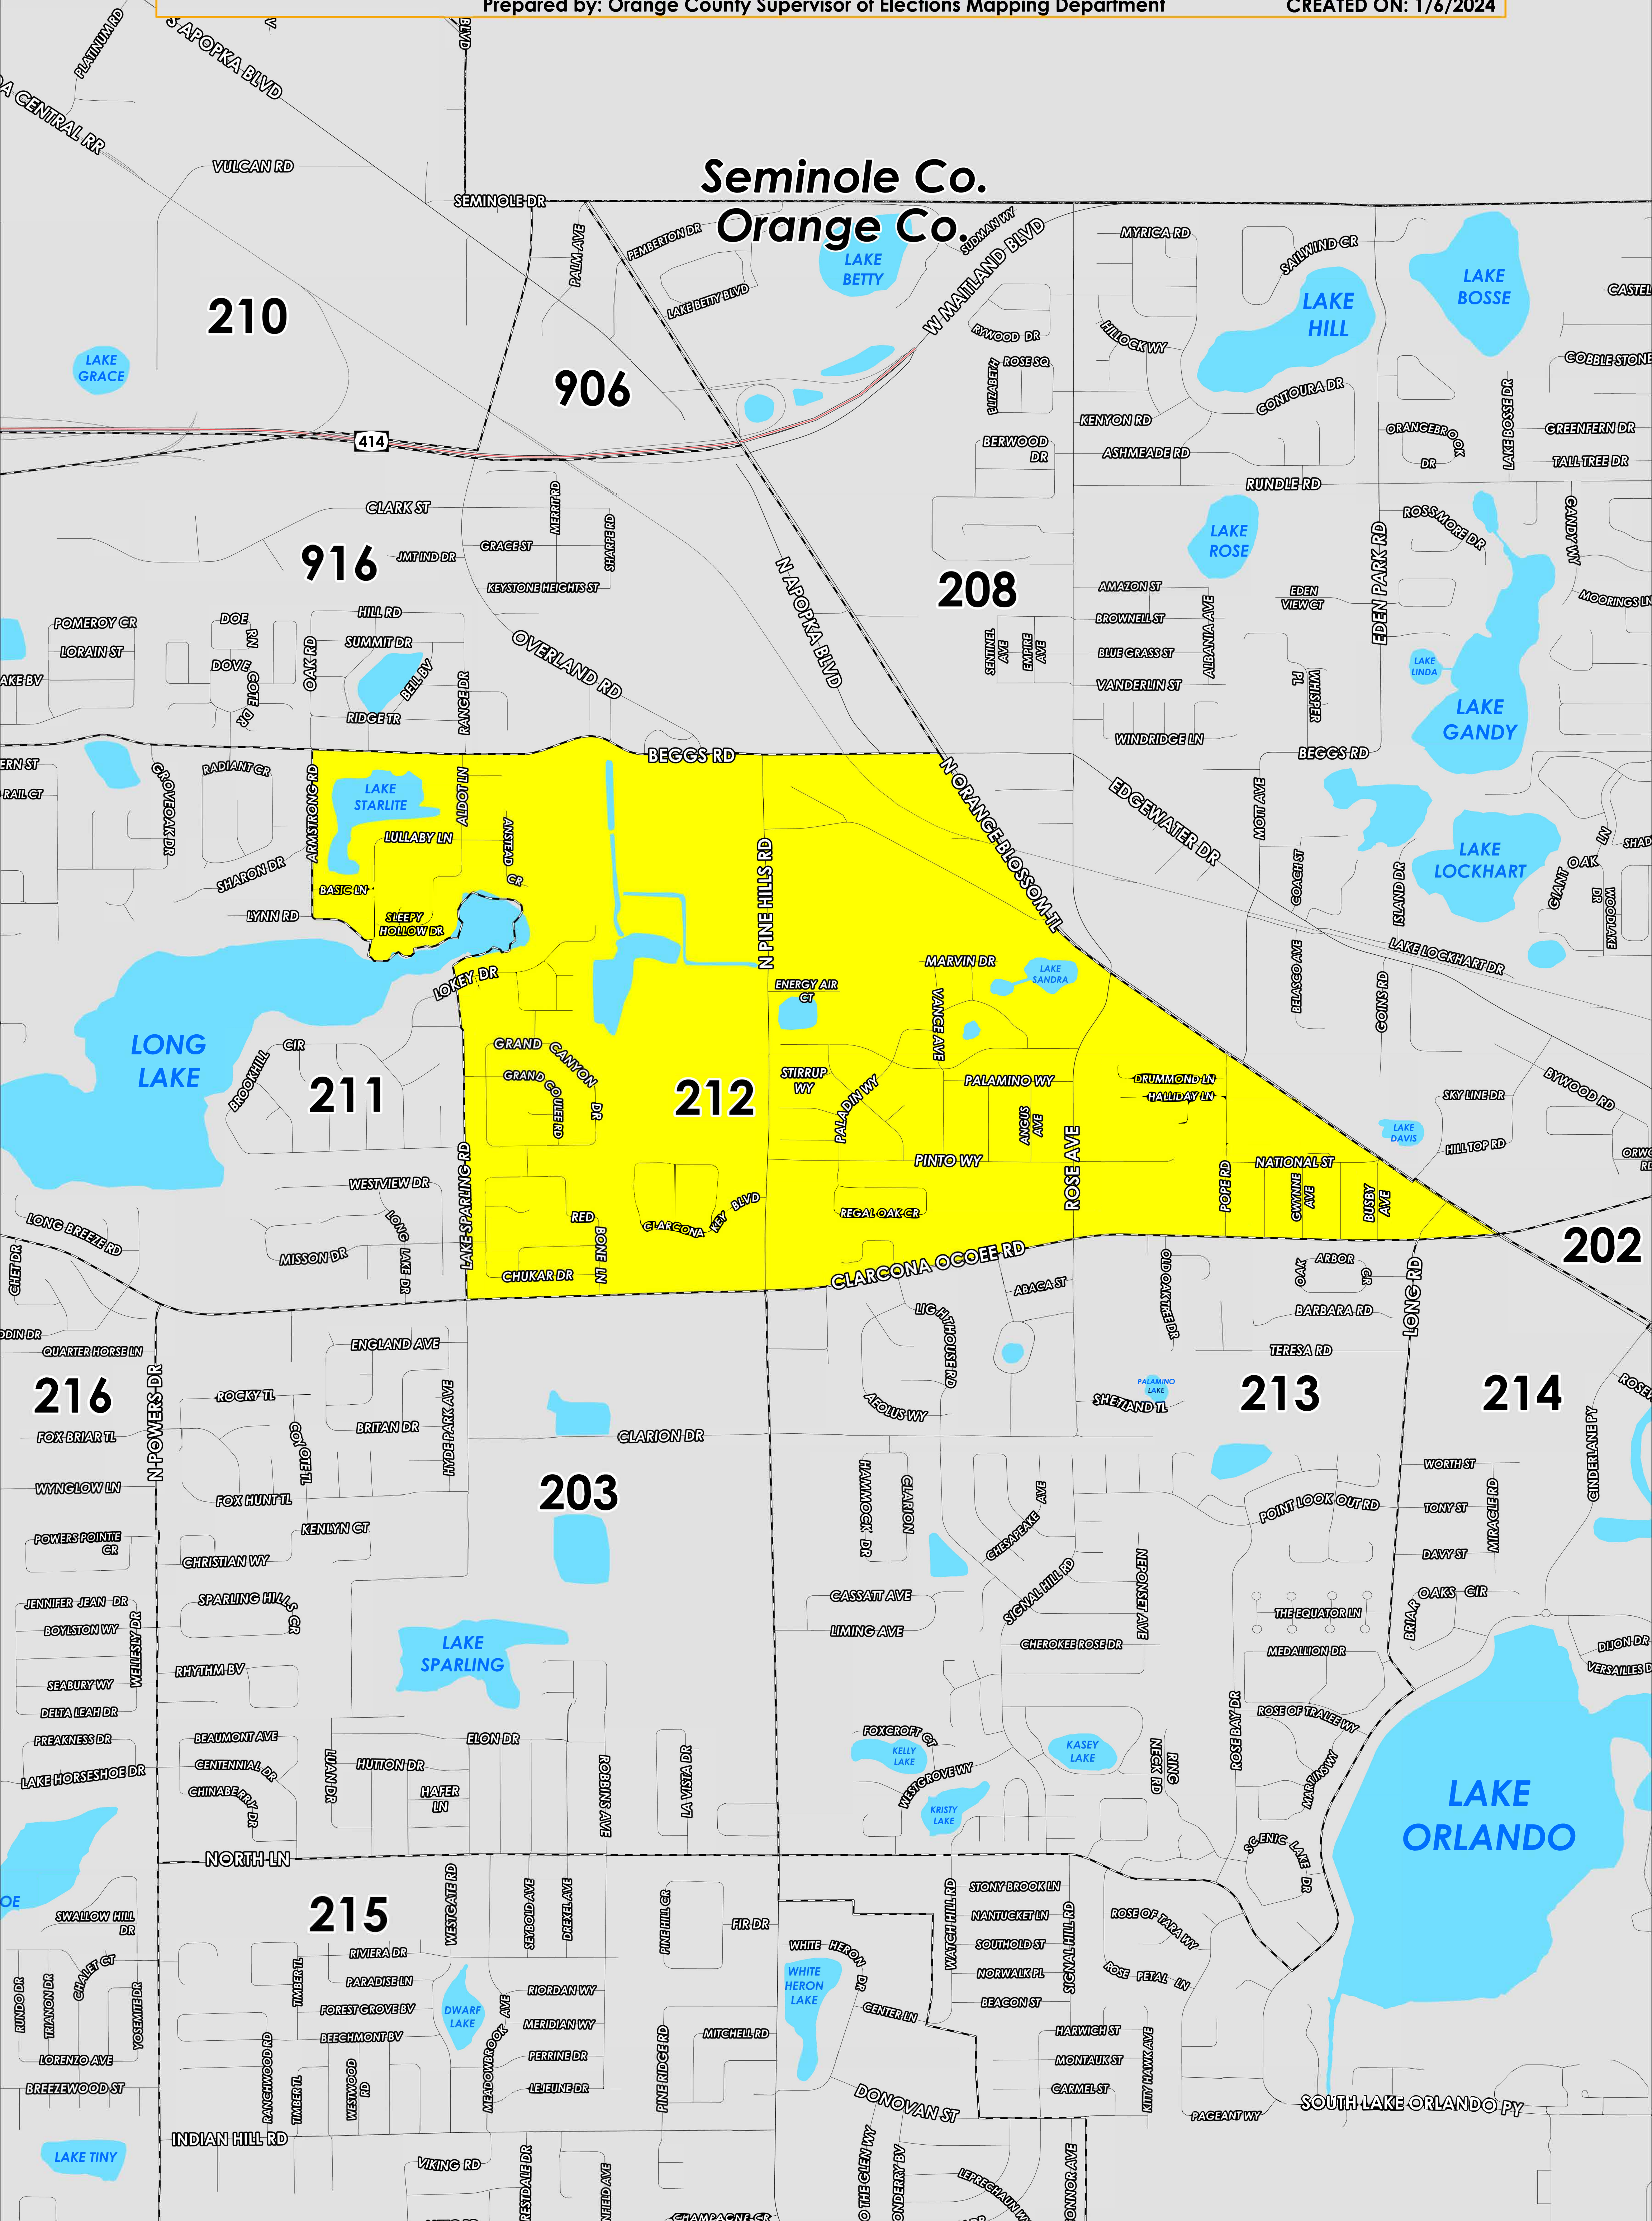

POLLING PLACE

MOKANNA MASONIC LODGE 329 4925 CLARCONA OCOEE RD

Prepared by: Orange County Supervisor of Elections Mapping Department

CREATED ON: 1/6/2024

The Polling Place for Precinct 212 is Mokanna Masonic Lodge 329 at 4925 Clarcona Ocoee Road.

Precinct 212 (2024) northern boundary follows along Beggs Road, the western boundary follows along Armstrong Road, around the northeast shore of Long Lake to Lake Sparling Road, the southern boundary follows along Clarcona Ocoee Road, and the eastern boundary follows along North Orange Blossom Trail.

Precinct 212S is with district assignments of U.S. Congress 10, State Senate 15, State House 40, County Commission 2, and School Board 7.

For more detailed views of other county and municipal precincts, [visit the District and Precinct Maps page](#). For more information about precinct boundaries, contact the [Orange County Supervisor of Elections office](#)

This map was produced by the Orange County Supervisor of Elections Mapping Department. Additional voter information can be found [on our website](#).