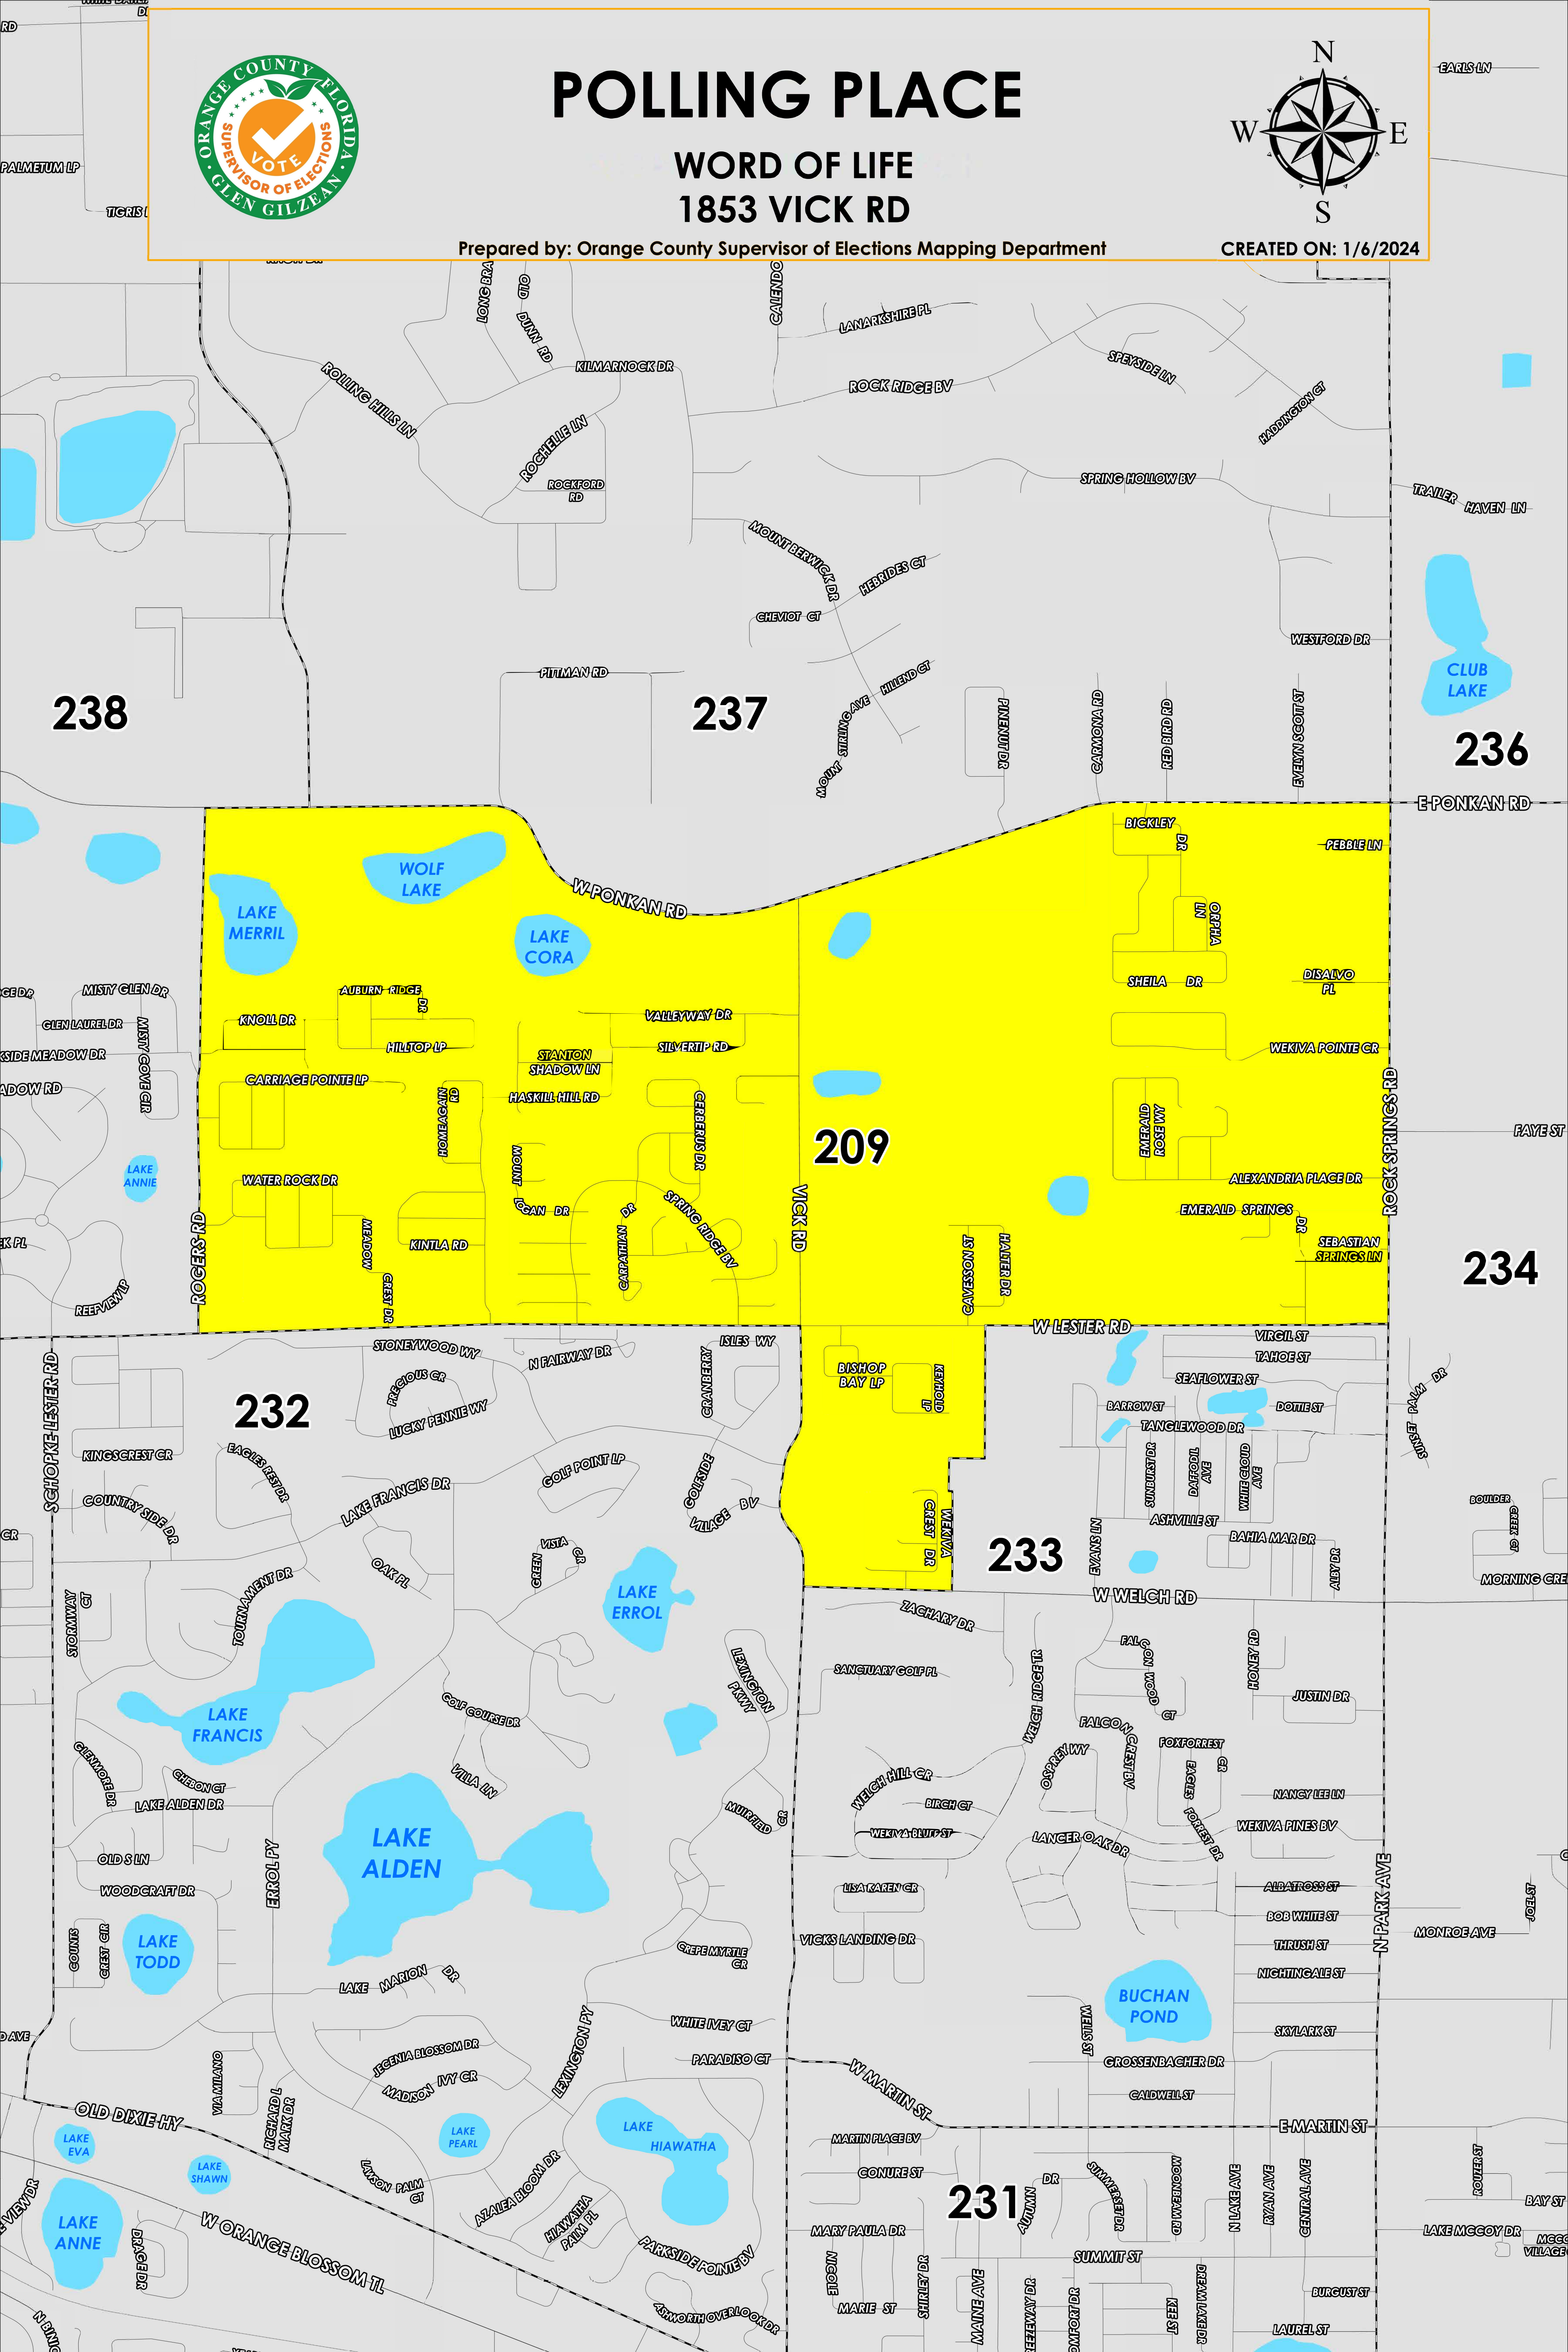

POLLING PLACE

WORD OF LIFE
1853 VICK RD

Prepared by: Orange County Supervisor of Elections Mapping Department

CREATED ON: 1/6/2024

238

237

236

209

234

232

233

231

The Polling Place for Precinct 209 is Word of Life at 1853 Vick Road.

Precinct 209 (2024) northern boundary follows along West Ponkan Road, the western boundary follows along Rogers Road, the southern boundary follows along West Lester Road to a section of West Welch Road, and the eastern boundary follows along Rock Springs Road.

Precinct 209S is with district assignments of U.S. Congress 11, State Senate 15, State House 39, County Commission 2, and School Board 7.

For more detailed views of other county and municipal precincts, [visit the District and Precinct Maps page](#). For more information about precinct boundaries, contact the [Orange County Supervisor of Elections office](#)

This map was produced by the Orange County Supervisor of Elections Mapping Department. Additional voter information can be found [on our website](#).