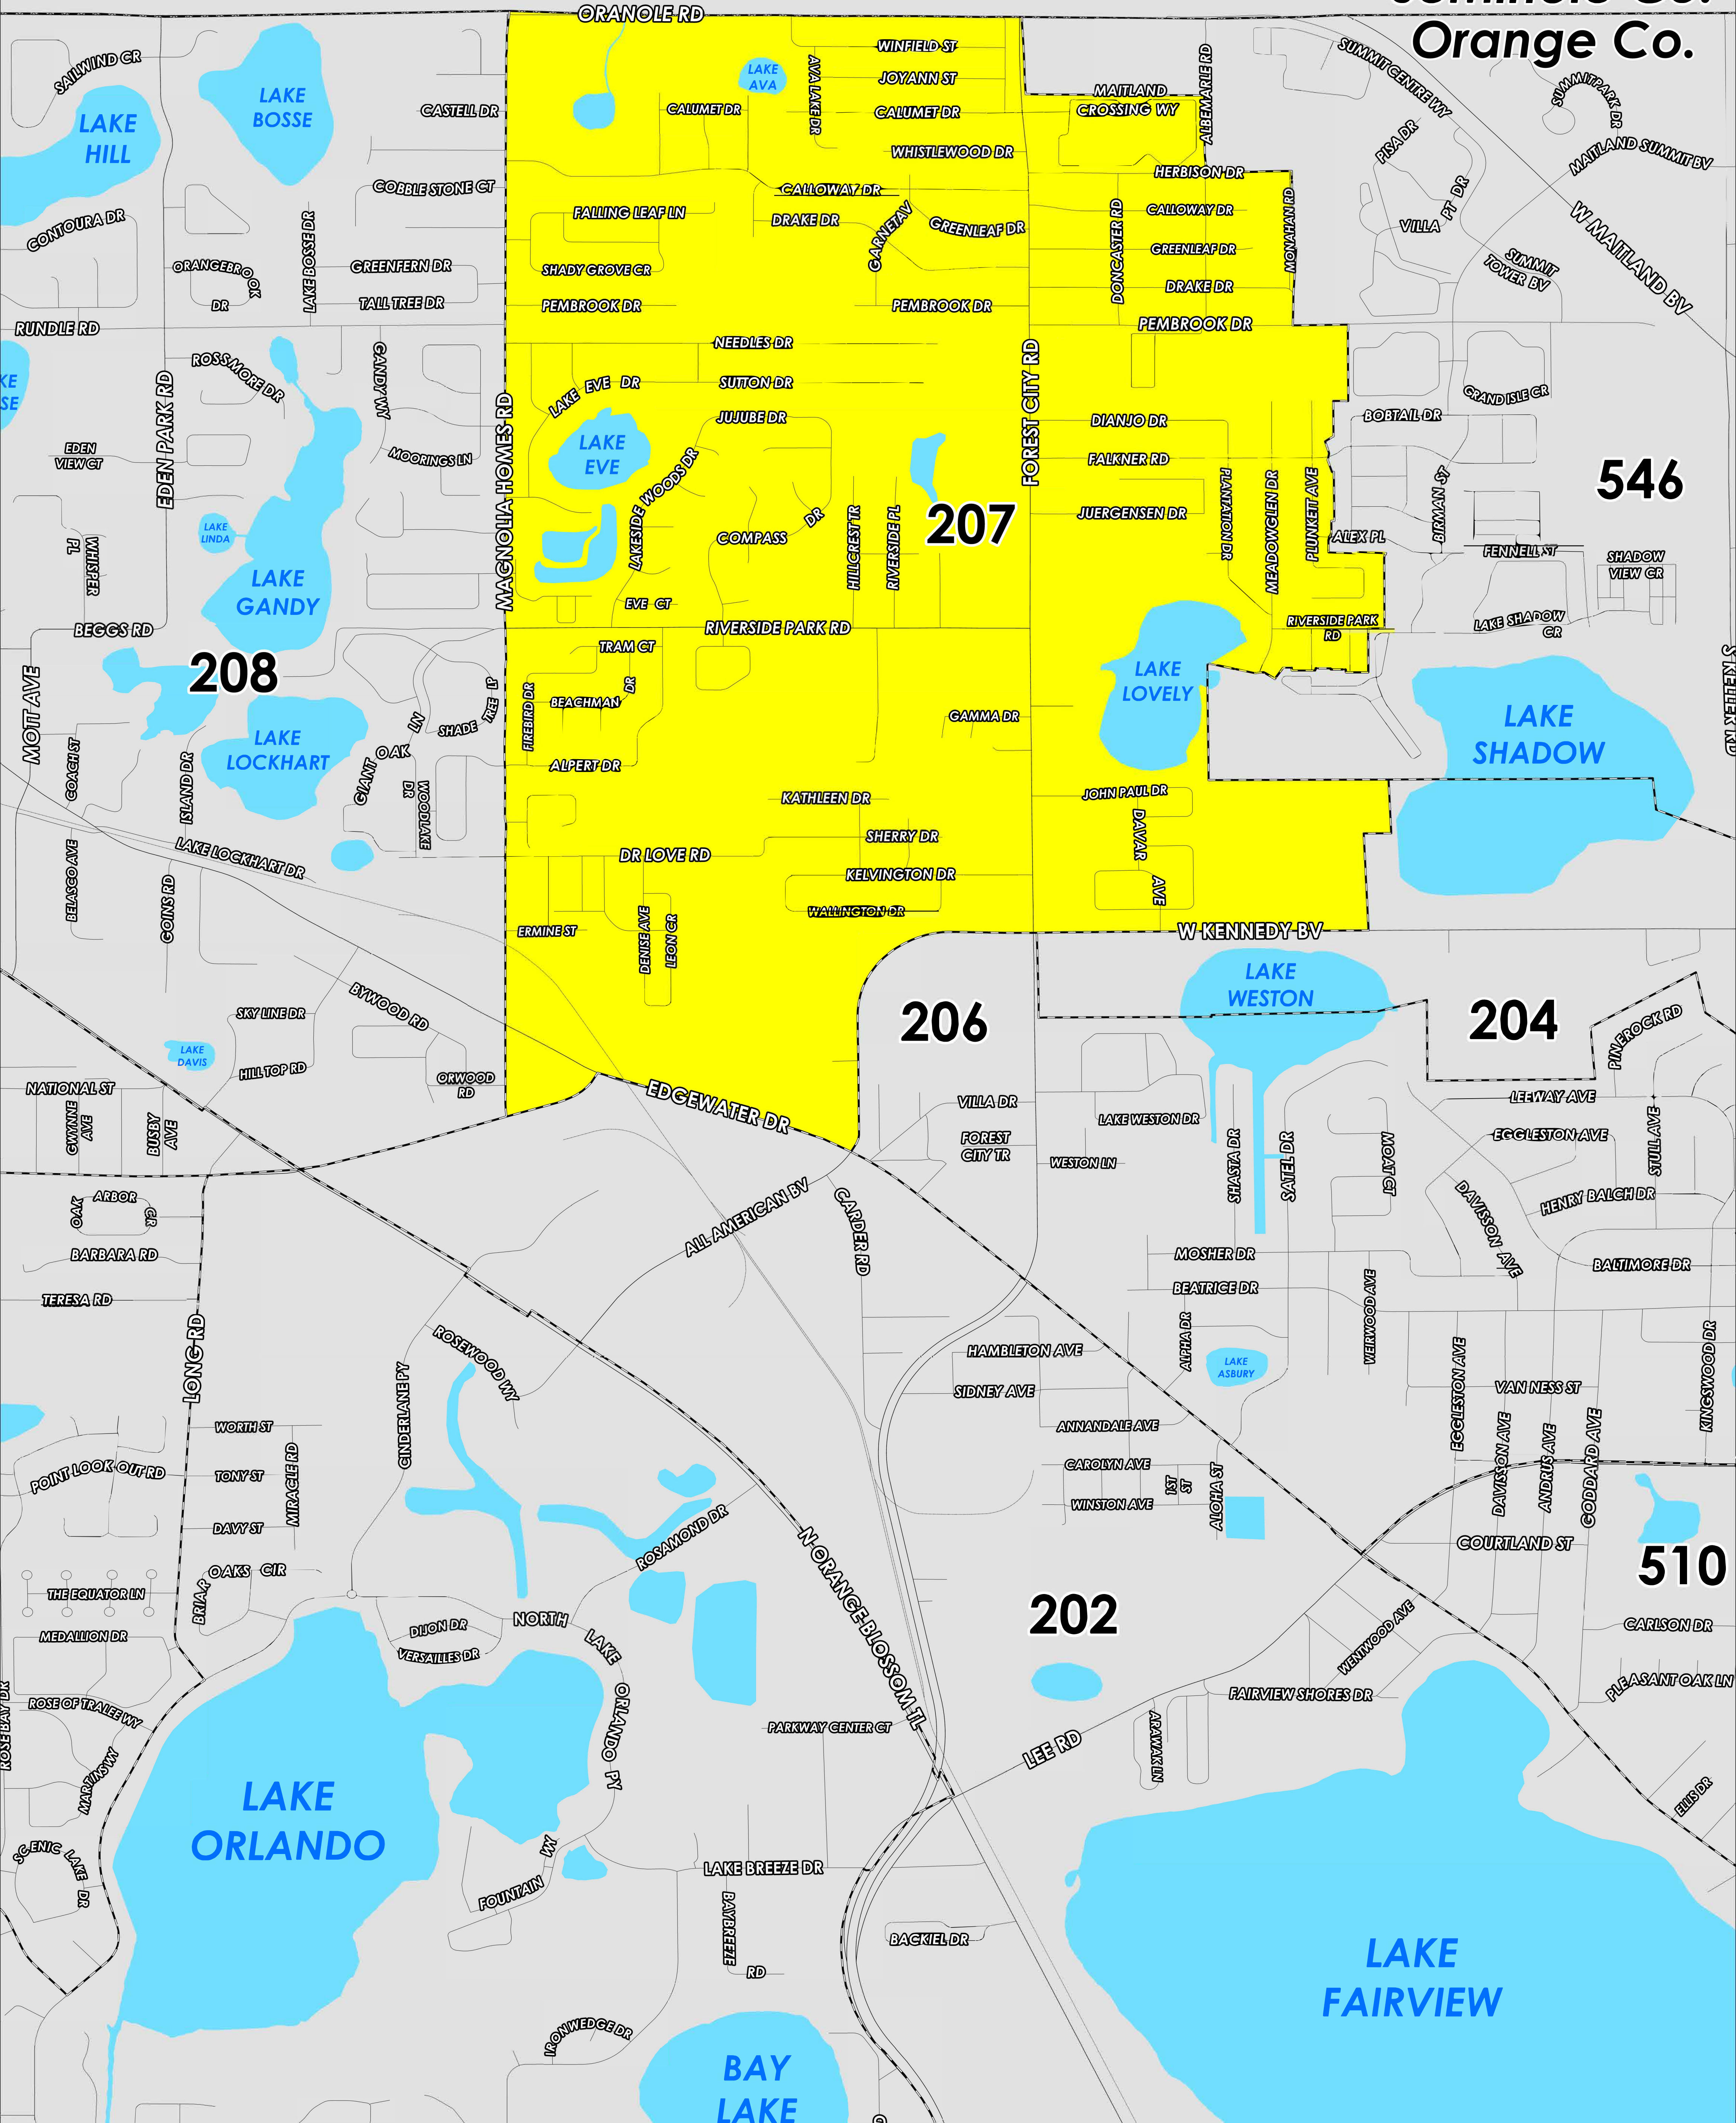

# POLLING PLACE

## ORLANDO KOREAN PRESBYTERIAN CHURCH

### 2405 DIANJO DR

Prepared by: Orange County Supervisor of Elections Mapping Department

CREATED ON: 1/6/2024

Seminole Co.  
Orange Co.

The Polling Place for Precinct 207 is Orlando Korean Presbyterian Church at 2405 Dianjo Drive.

Precinct 207 (2024) northern boundary follows along Oranole Road and continues parallel north of Maitland Crossing Way to Herbison Drive. The western boundary follows along Magnolia Homes Road, the southern boundary follows along a road combination from Clarcona Ocoee Road, Edgewater Drive to All American Boulevard and West Kennedy Boulevard. The eastern boundary starts just west of Lake Shadow, through east of Lake Lovely and continues parallel east of Avonwood Court, Plunkett Avenue, Monahan Road and along Albemarle Road.