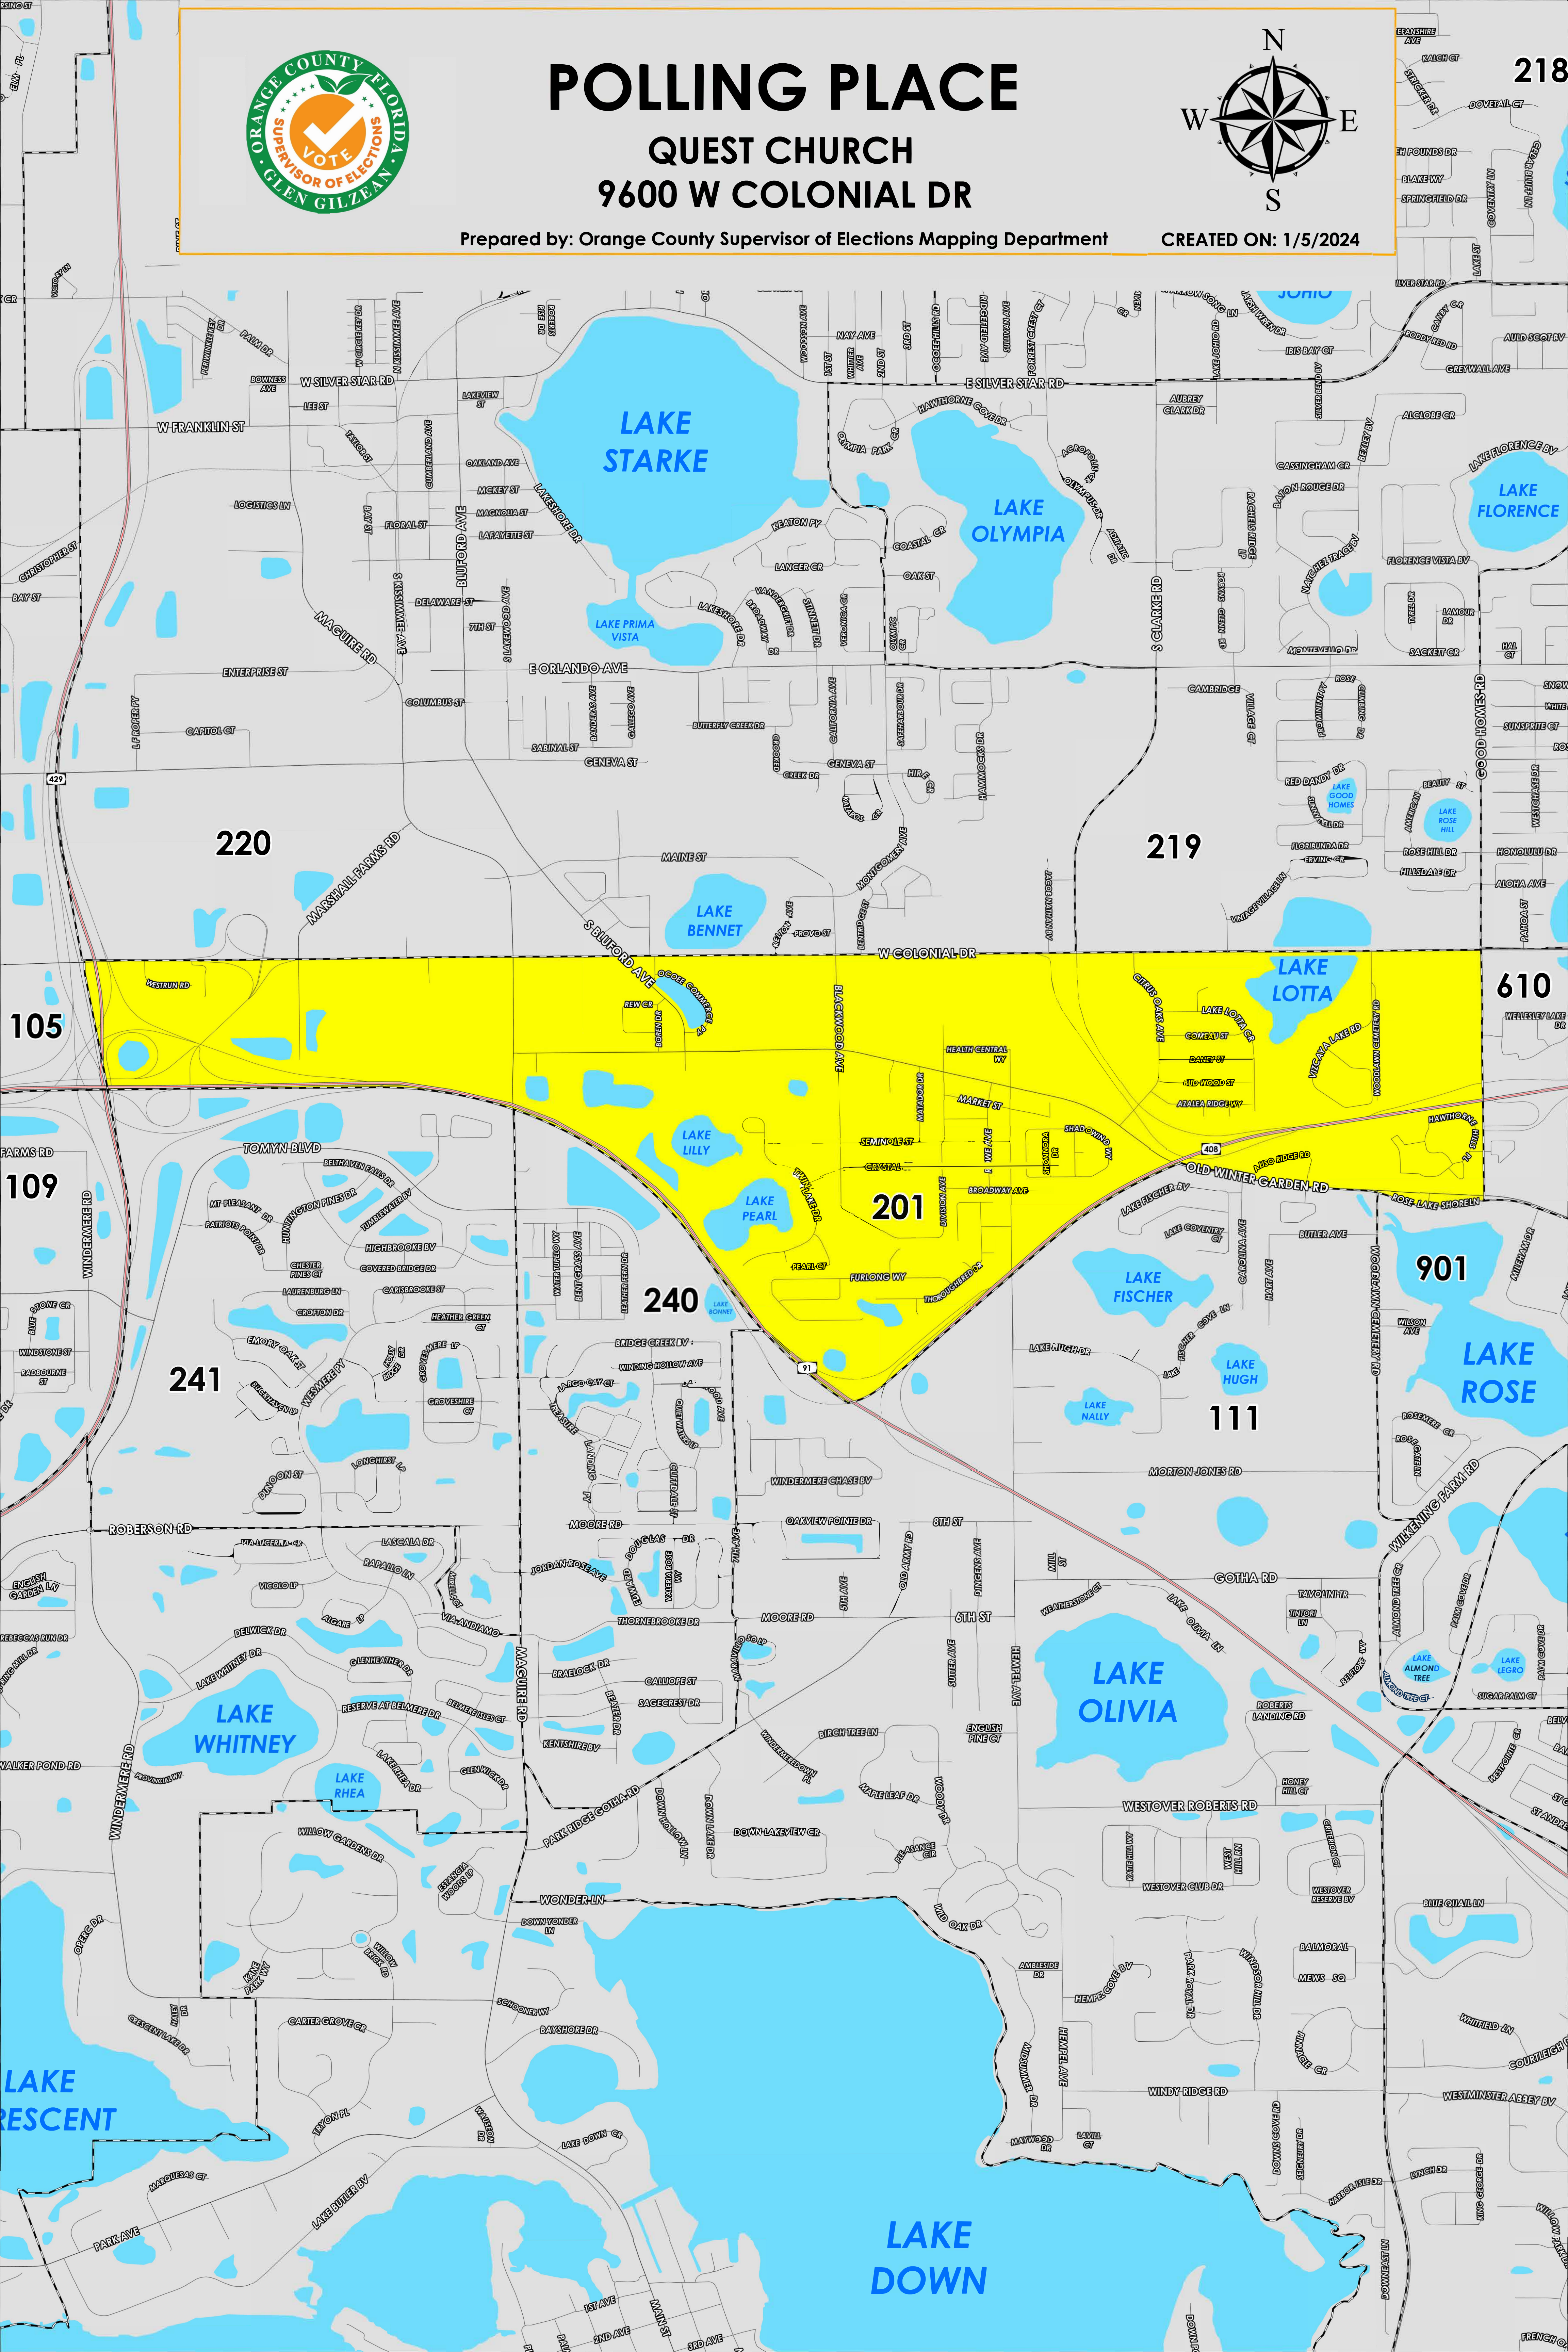

# POLLING PLACE

## QUEST CHURCH

### 9600 W COLONIAL DR

Prepared by: Orange County Supervisor of Elections Mapping Department

CREATED ON: 1/5/2024

The Polling Place for Precinct 201 is Quest Church at 9600 W Colonial Drive, Ocoee

Precinct 201 (2024) northern boundary follows along West Colonial Drive. The western boundary follows along State Road 429. The southern boundary follows along State Road 91 (Florida Turnpike) to State Road 408. The eastern boundary follows along Good Homes Road.