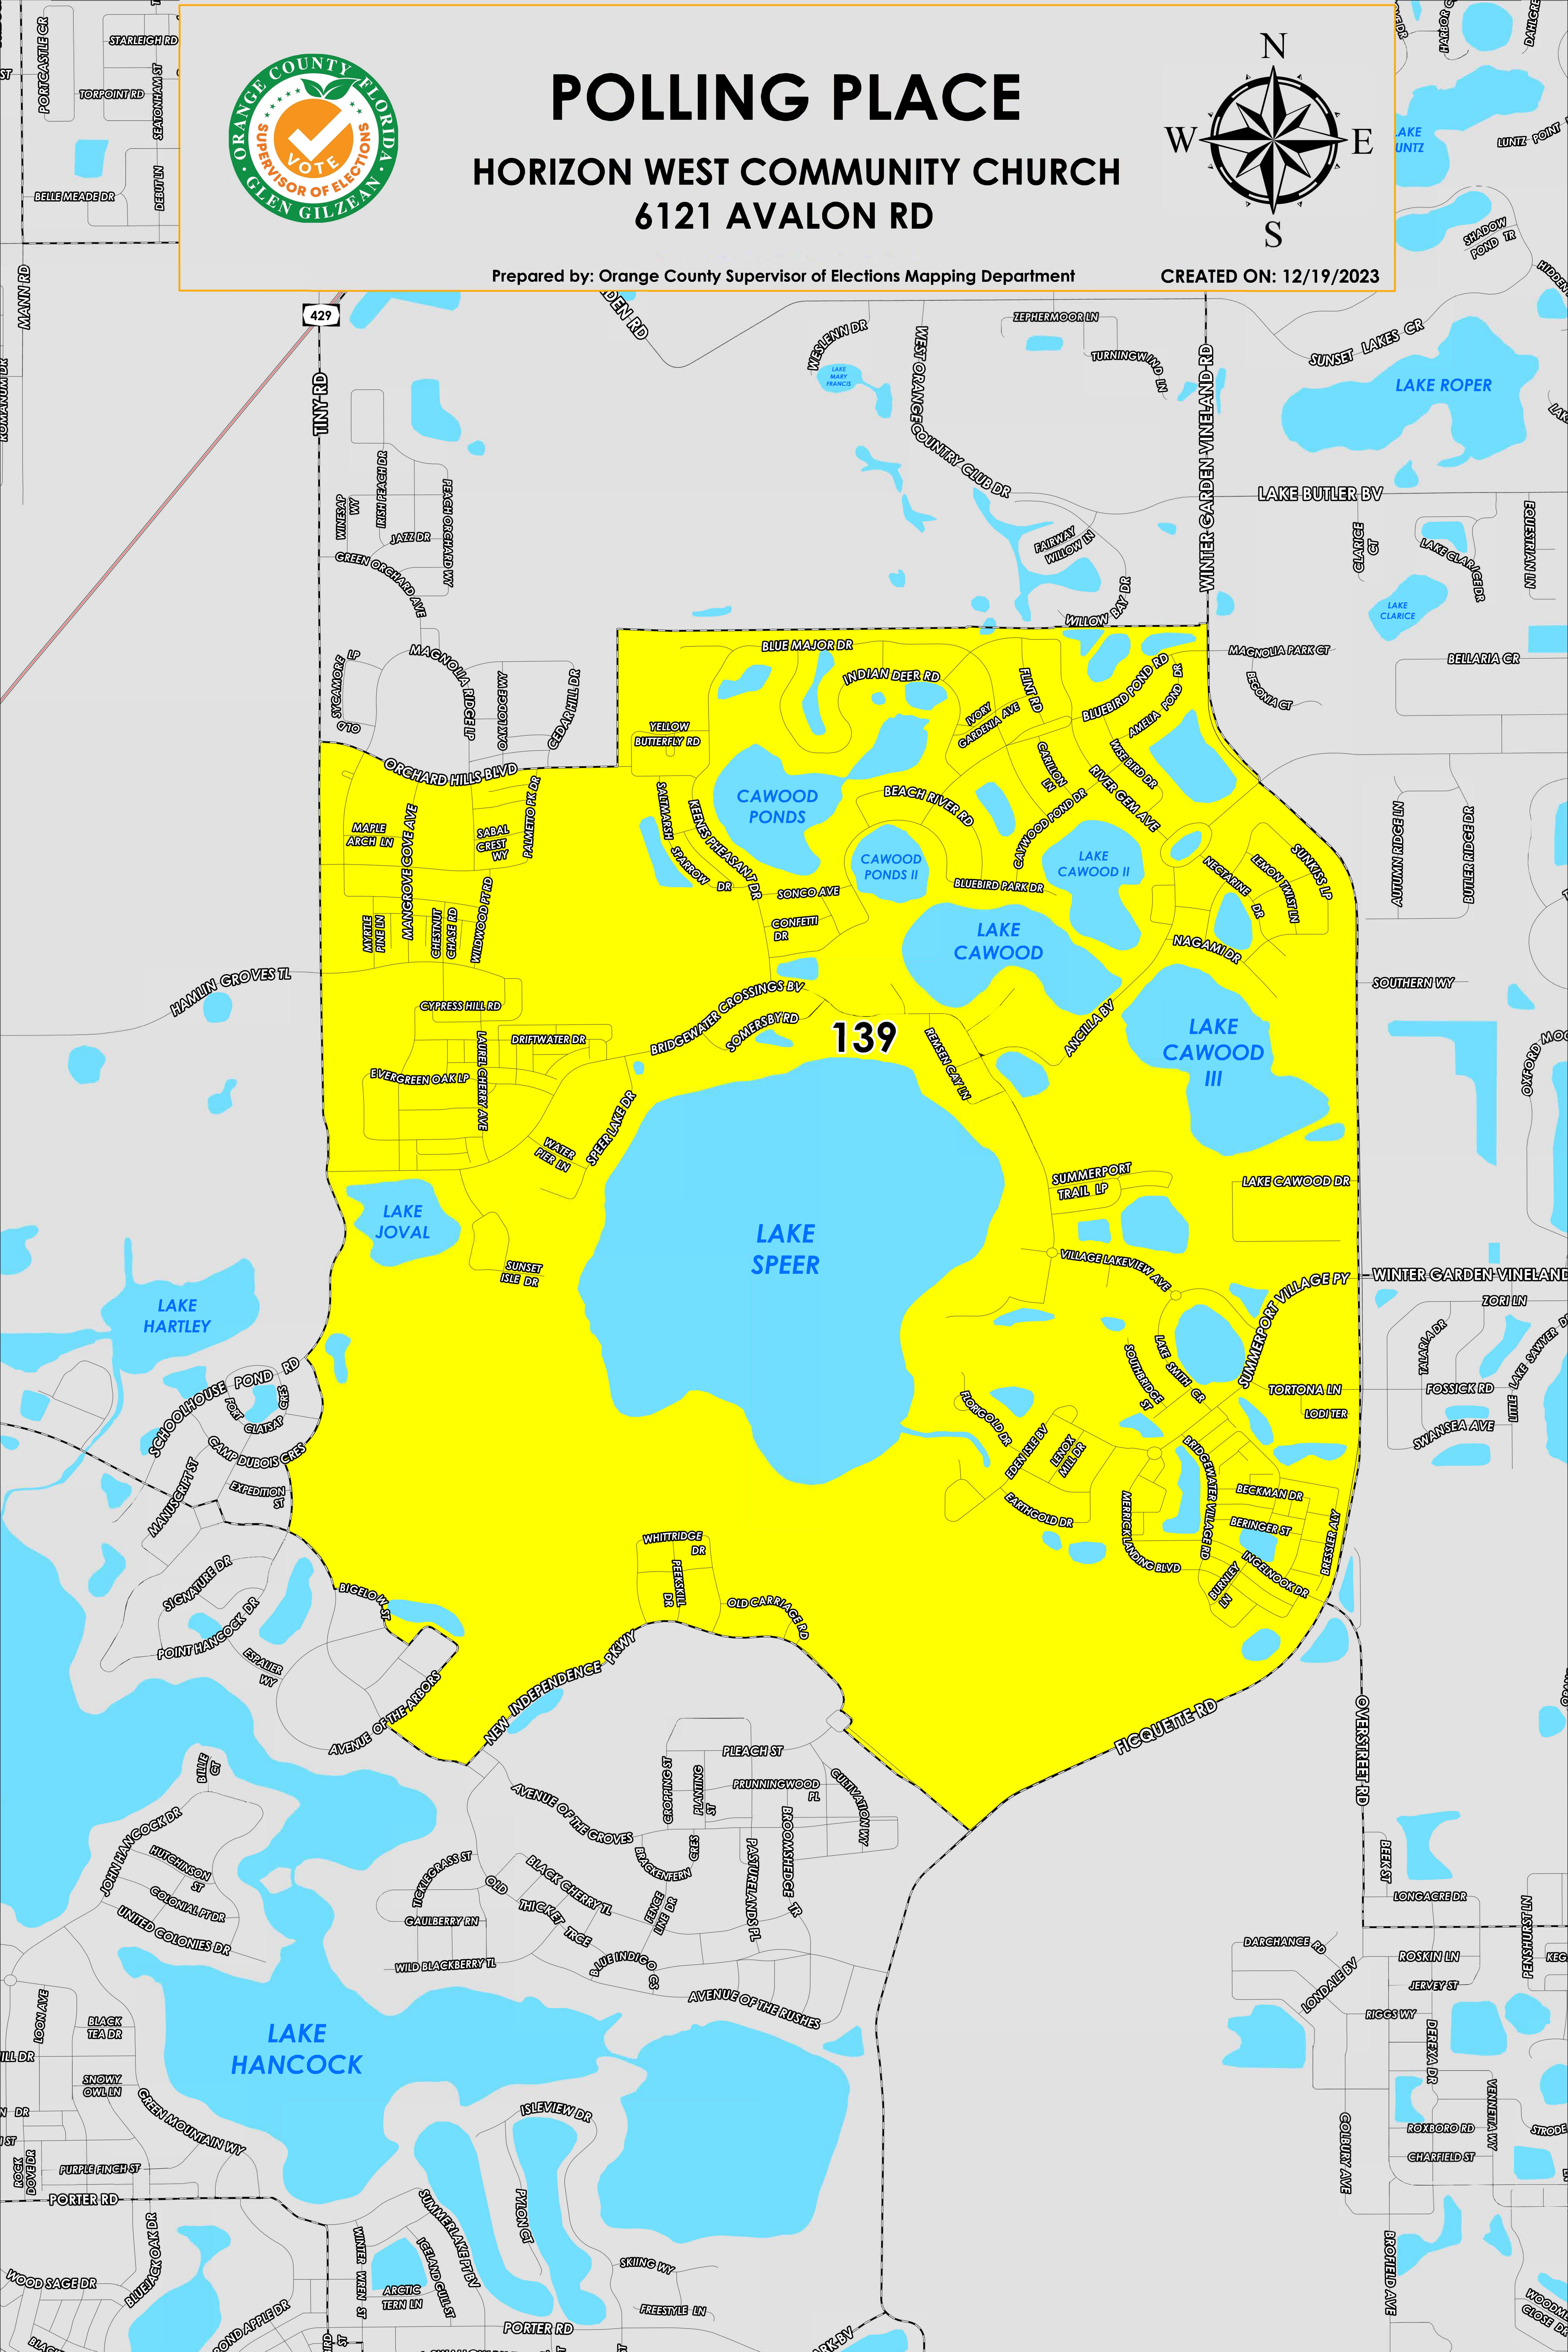

POLLING PLACE

HORIZON WEST COMMUNITY CHURCH

6121 AVALON RD

Prepared by: Orange County Supervisor of Elections Mapping Department

CREATED ON: 12/19/2023

The Polling Place for Precinct 139 is Horizon West Community Church at 6121 Avalon Road.

Precinct 139 (2024) northern boundary follows parallel north of River Gem Avenue and Blue Major Boulevard and extends to Orchard Hills Boulevard. The western boundary follows a road combination west of Yellow Butterfly Road, Tiny Road, and Camp Dubois Crescent then extends to Avenue of the Arbors. The southern boundary follows along Bigelow Street, New Independence Parkway and extends to Ficquette Road. The eastern boundary follows along Winter Garden Vineland Road.

This map was produced by the Orange County Supervisor of Elections Mapping Department. Additional voter information can be found [on our website](#).