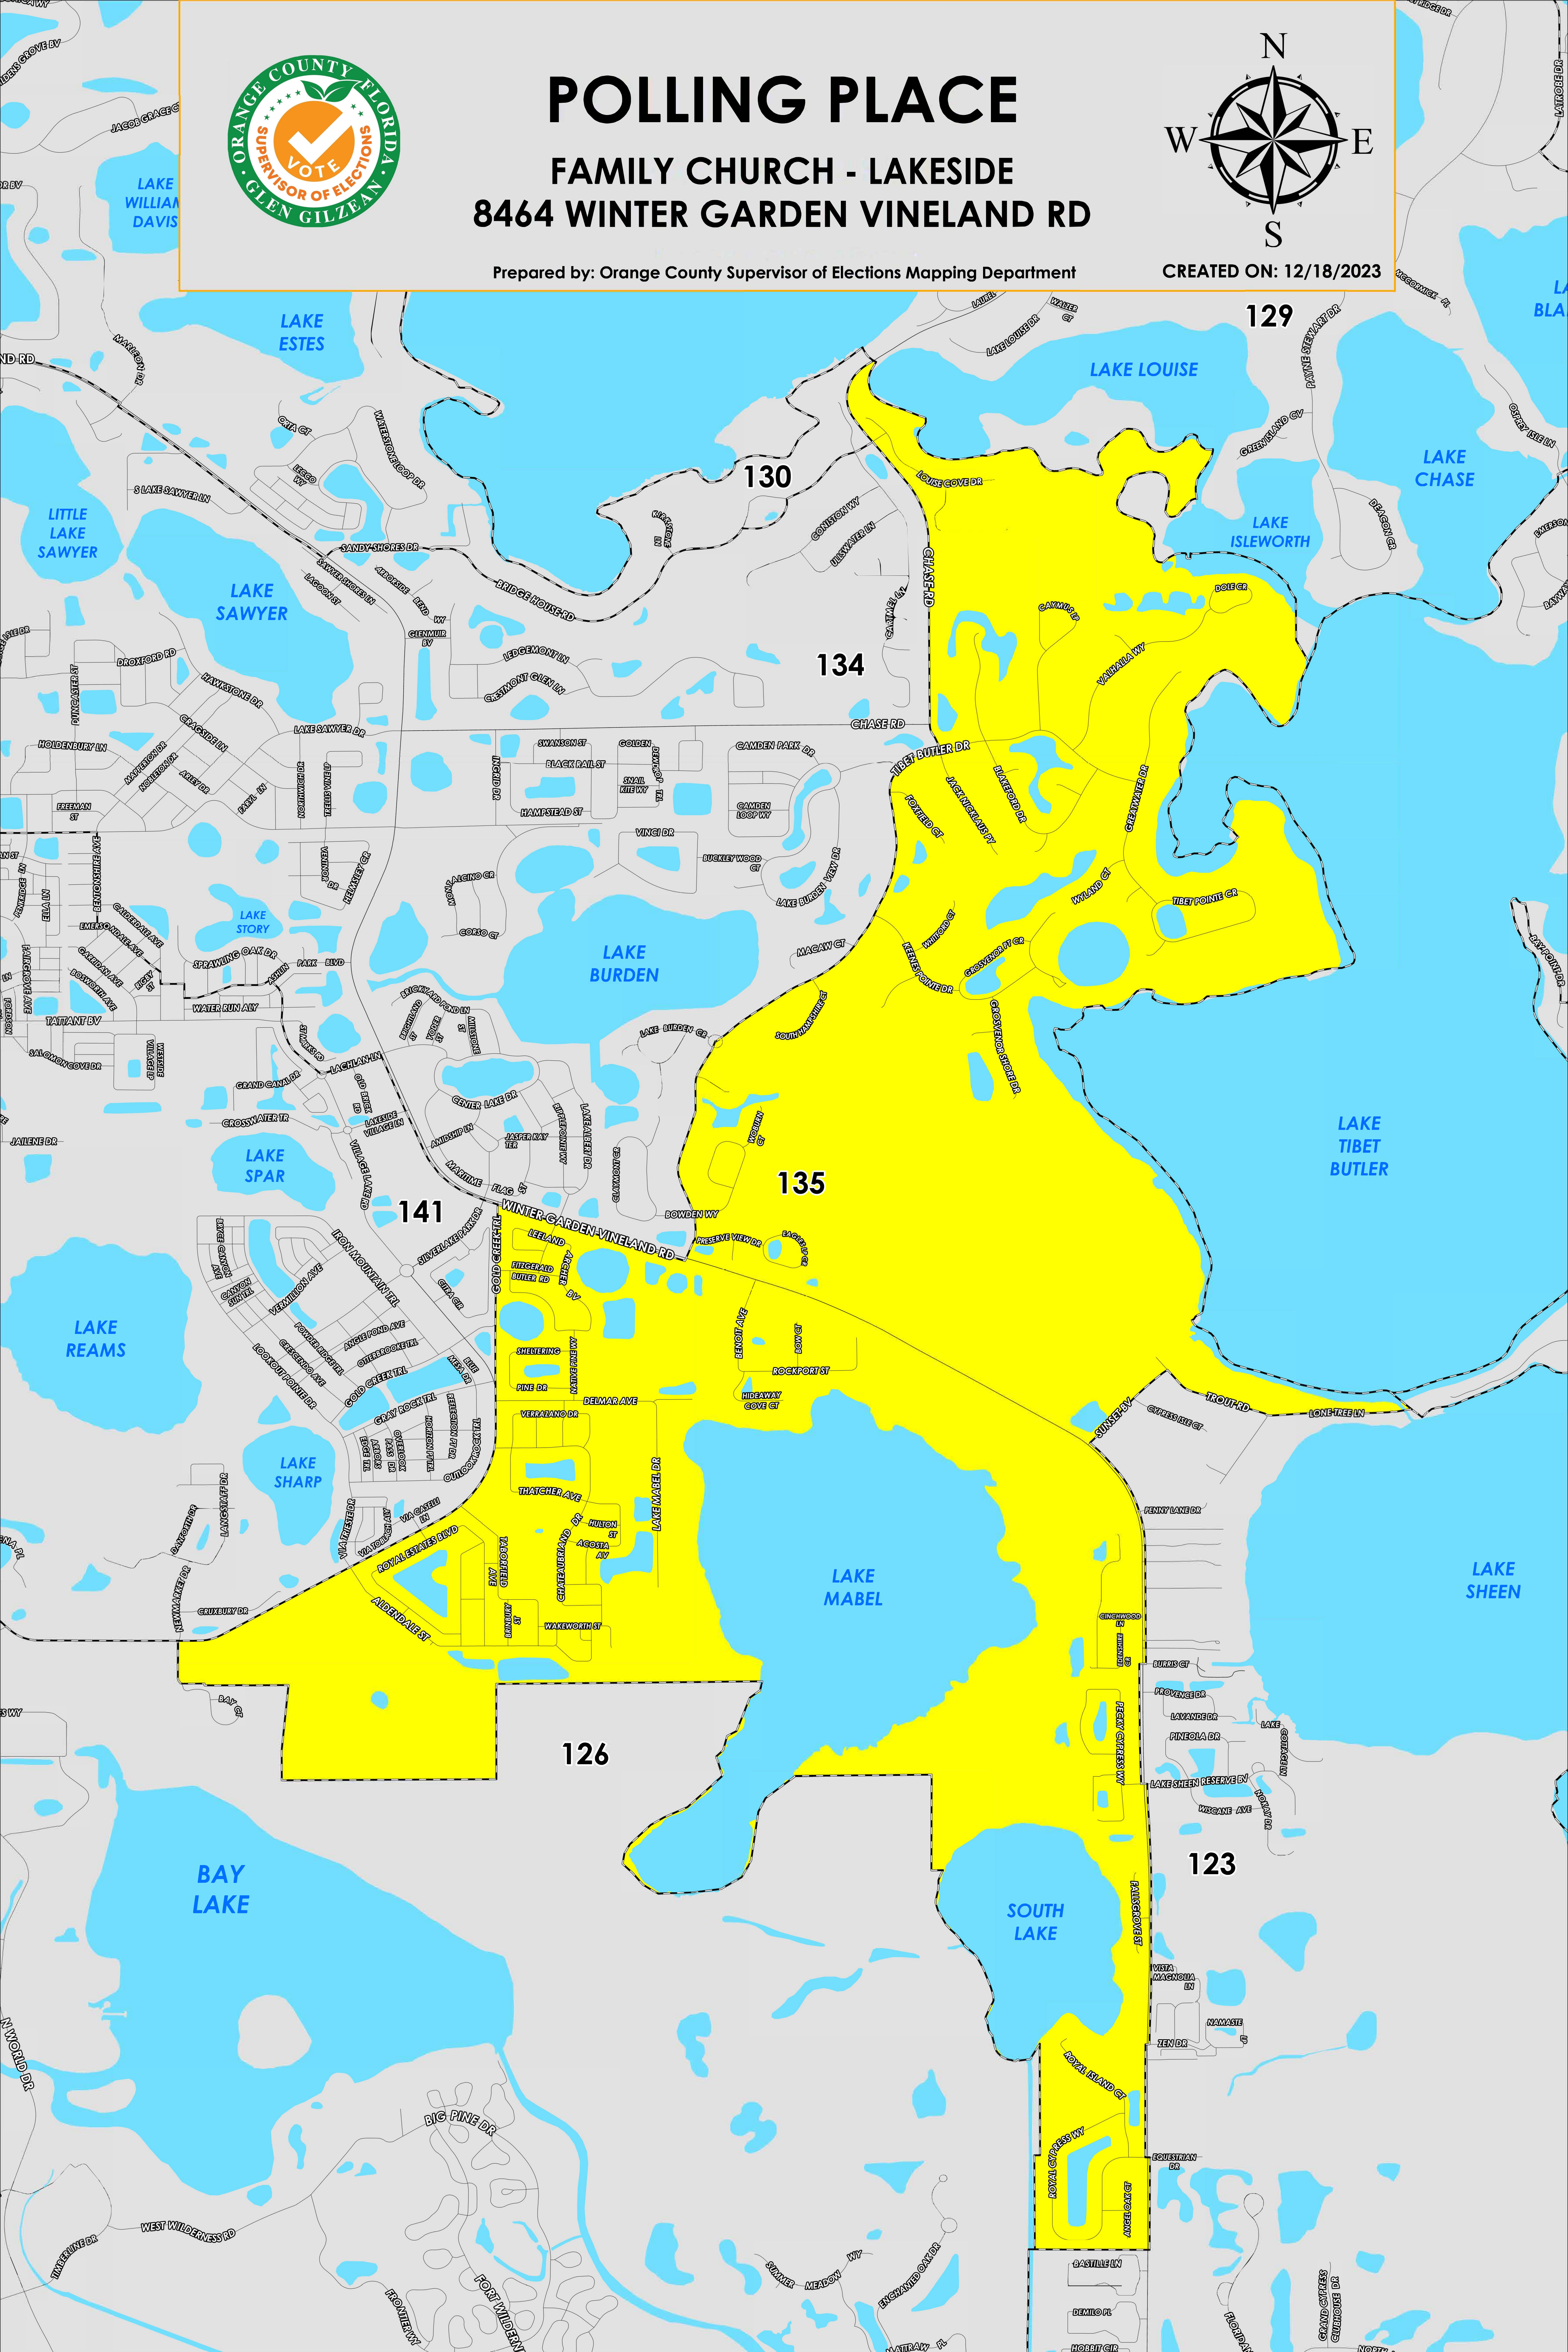

POLLING PLACE

FAMILY CHURCH - LAKESIDE
8464 WINTER GARDEN VINELAND RD

Prepared by: Orange County Supervisor of Elections Mapping Department

CREATED ON: 12/18/2023

The Polling Place for Precinct 135 is Family Church - Lakeside at 8464 Winter Garden Vineland Road.

Precinct 135 (2024) northern boundary follows parallel south of Isleworth Country Club Drive and alongside north of Louise Cove Drive. The western boundary follows a combination of Chase Road, Tibet Butler Drive, Citra Circle, Reams Road, and extends to the western shoreline of South Lake. The southern boundary follows Bay Court, the southern shoreline of Lake Mabel, Royal Cypress Way and extends to Trout Road and Lone Tree Lane. The eastern boundary follows along a section of Winter Garden Vineland Road and extends to the western shoreline of Lake Tibet Butler.

Precinct 135S is with district assignments of U.S. Congress 11, State Senate 13, State House 45, County Commission 1, and School Board 4.

For more detailed views of other county and municipal precincts, [visit the District and Precinct Maps page](#). For more information about precinct boundaries, contact the [Orange County Supervisor of Elections office](#)

This map was produced by the Orange County Supervisor of Elections Mapping Department. Additional voter information can be found [on our website](#).