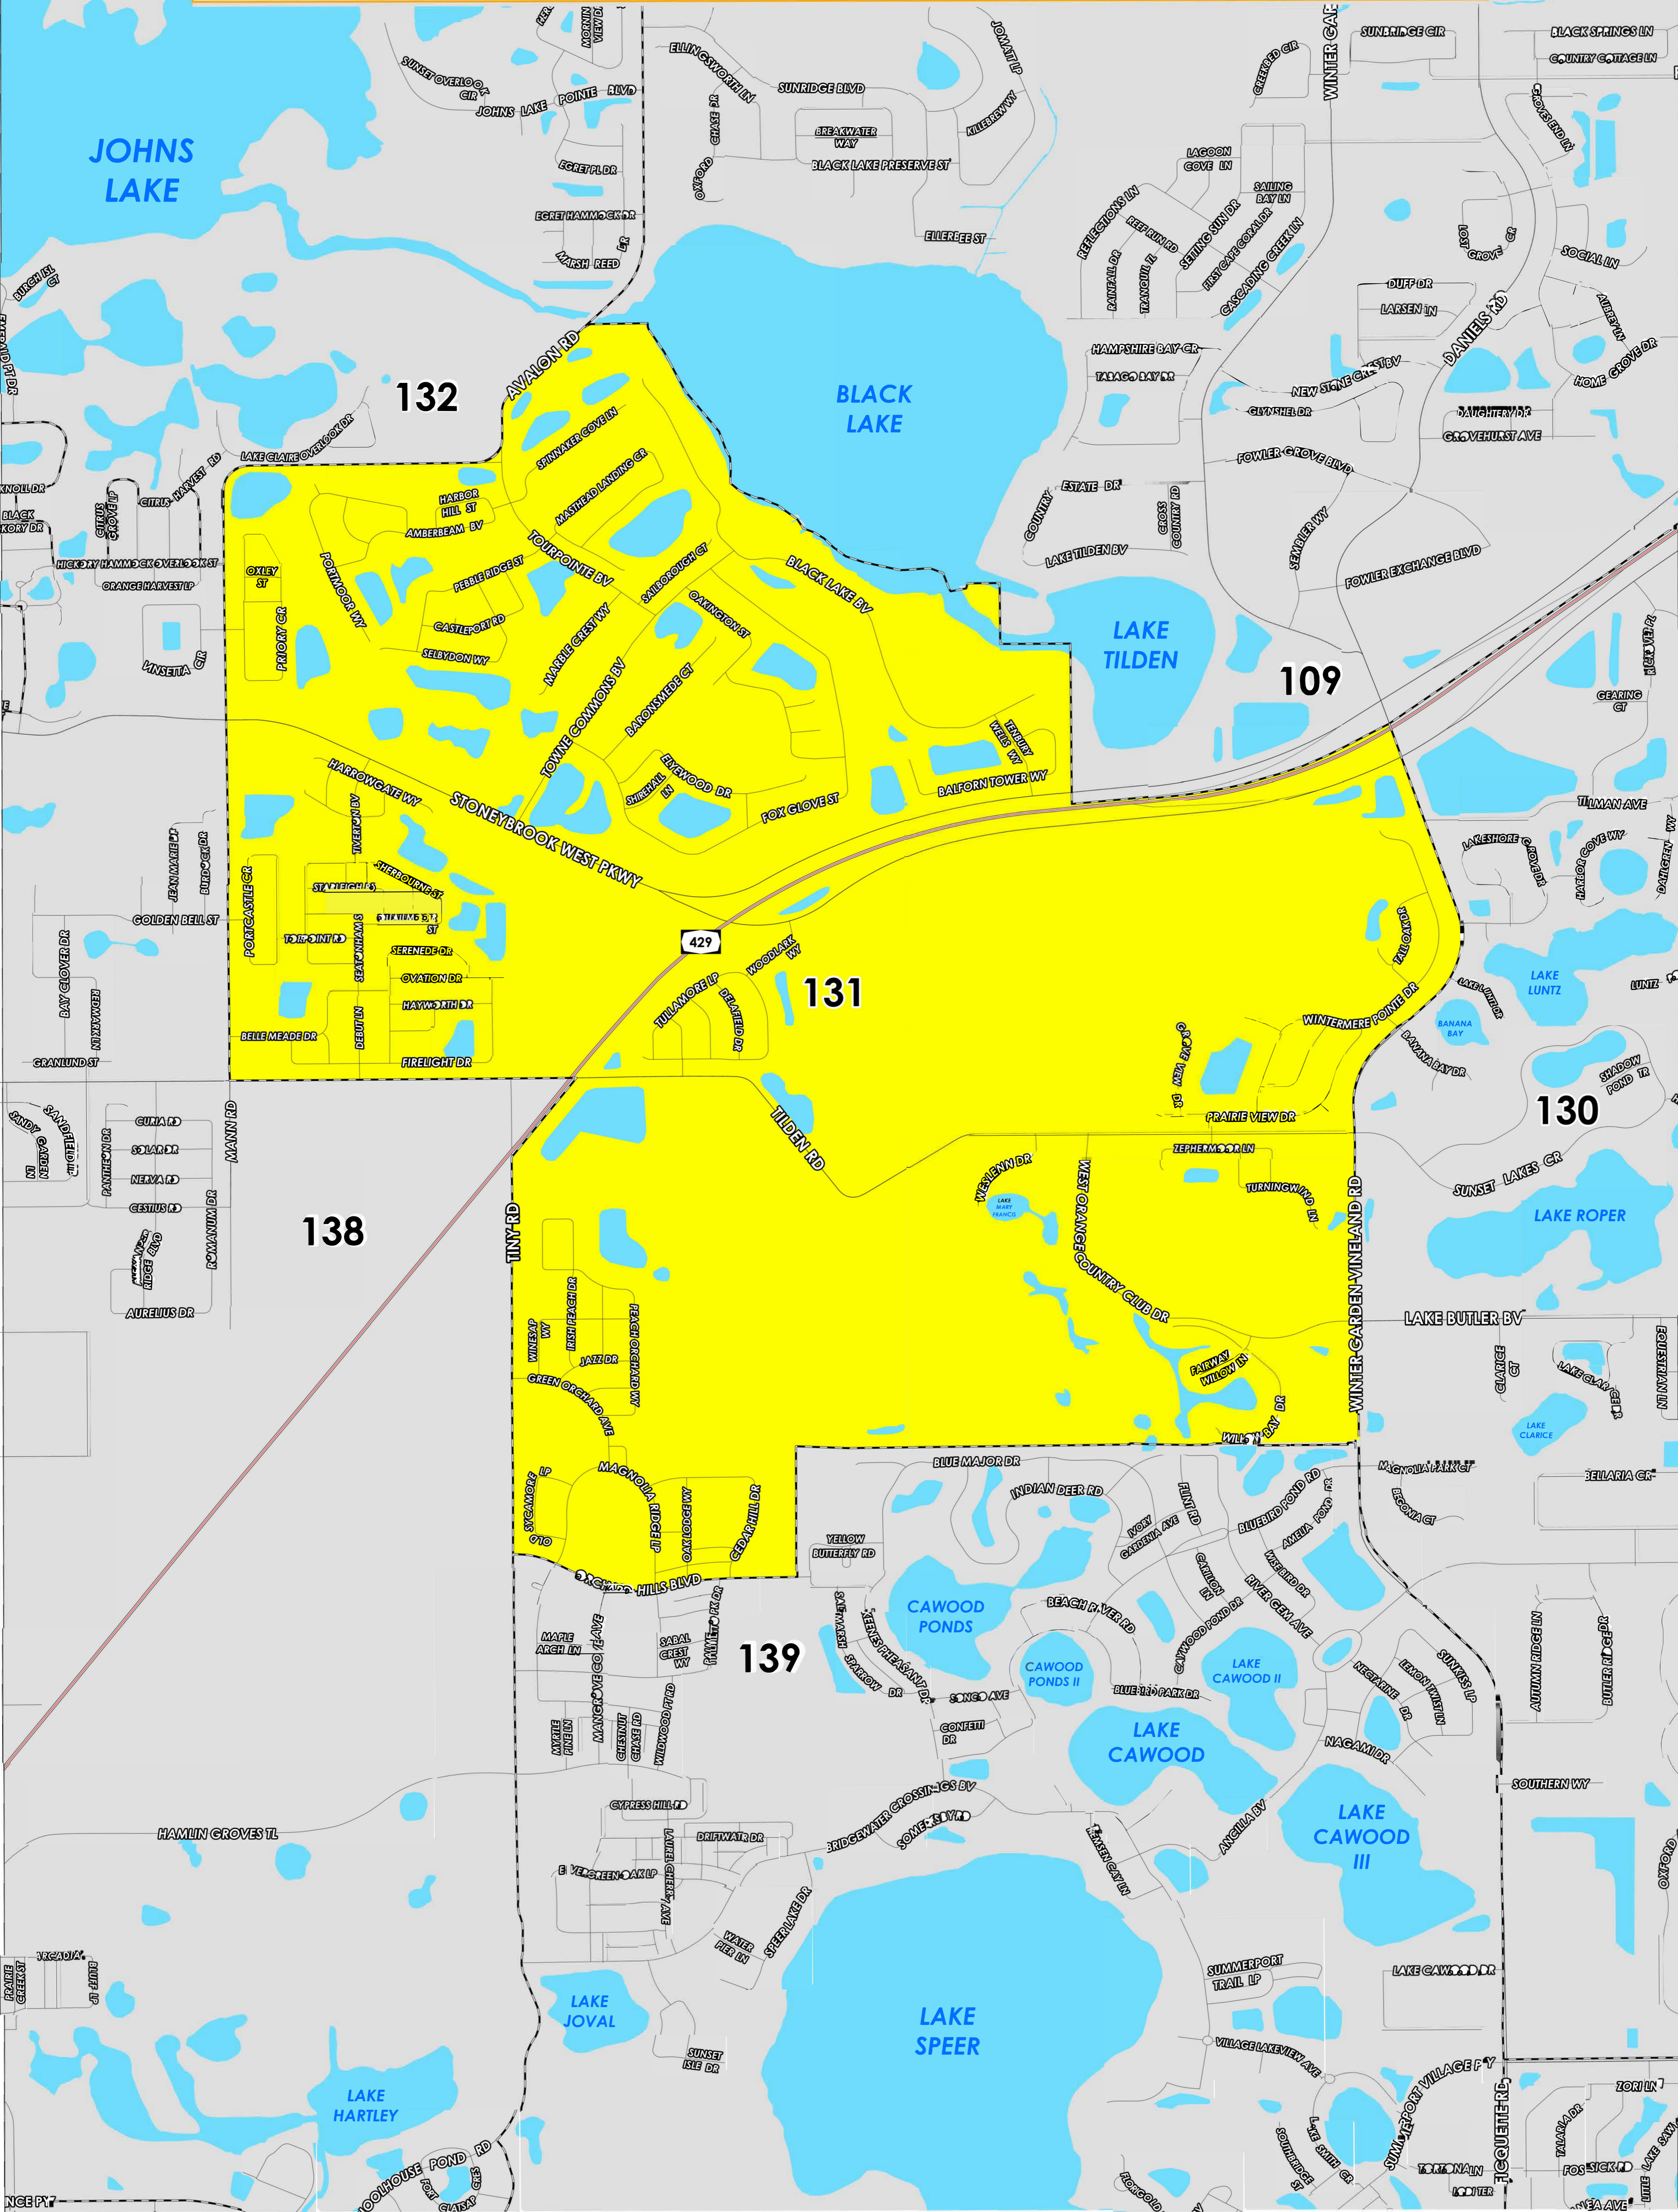

# POLLING PLACE

### 15501 TOWNE COMMONS BLVD

Prepared by: Orange County Supervisor of Elections Mapping Department

CREATED ON: 12/18/2023

The Polling Place for Precinct 131 is Stoneybrook West Golf Club at 15501 Towne Commons Blvd.

Precinct 131 (2024) northern boundary follows a section of State Road 429, the southwestern shoreline of Black Lake and extends to Avalon Road. The western boundary follows along Avalon Road and continues onto Tiny Road. The southern boundary follows a combination of Tilden Road, Orchard Hills Boulevard, and parallel north of Blue Major Drive and extends to State Road 535. The eastern boundary follows along Winter Garden Vineland Road and extends to the western shore of Lake Tilden.