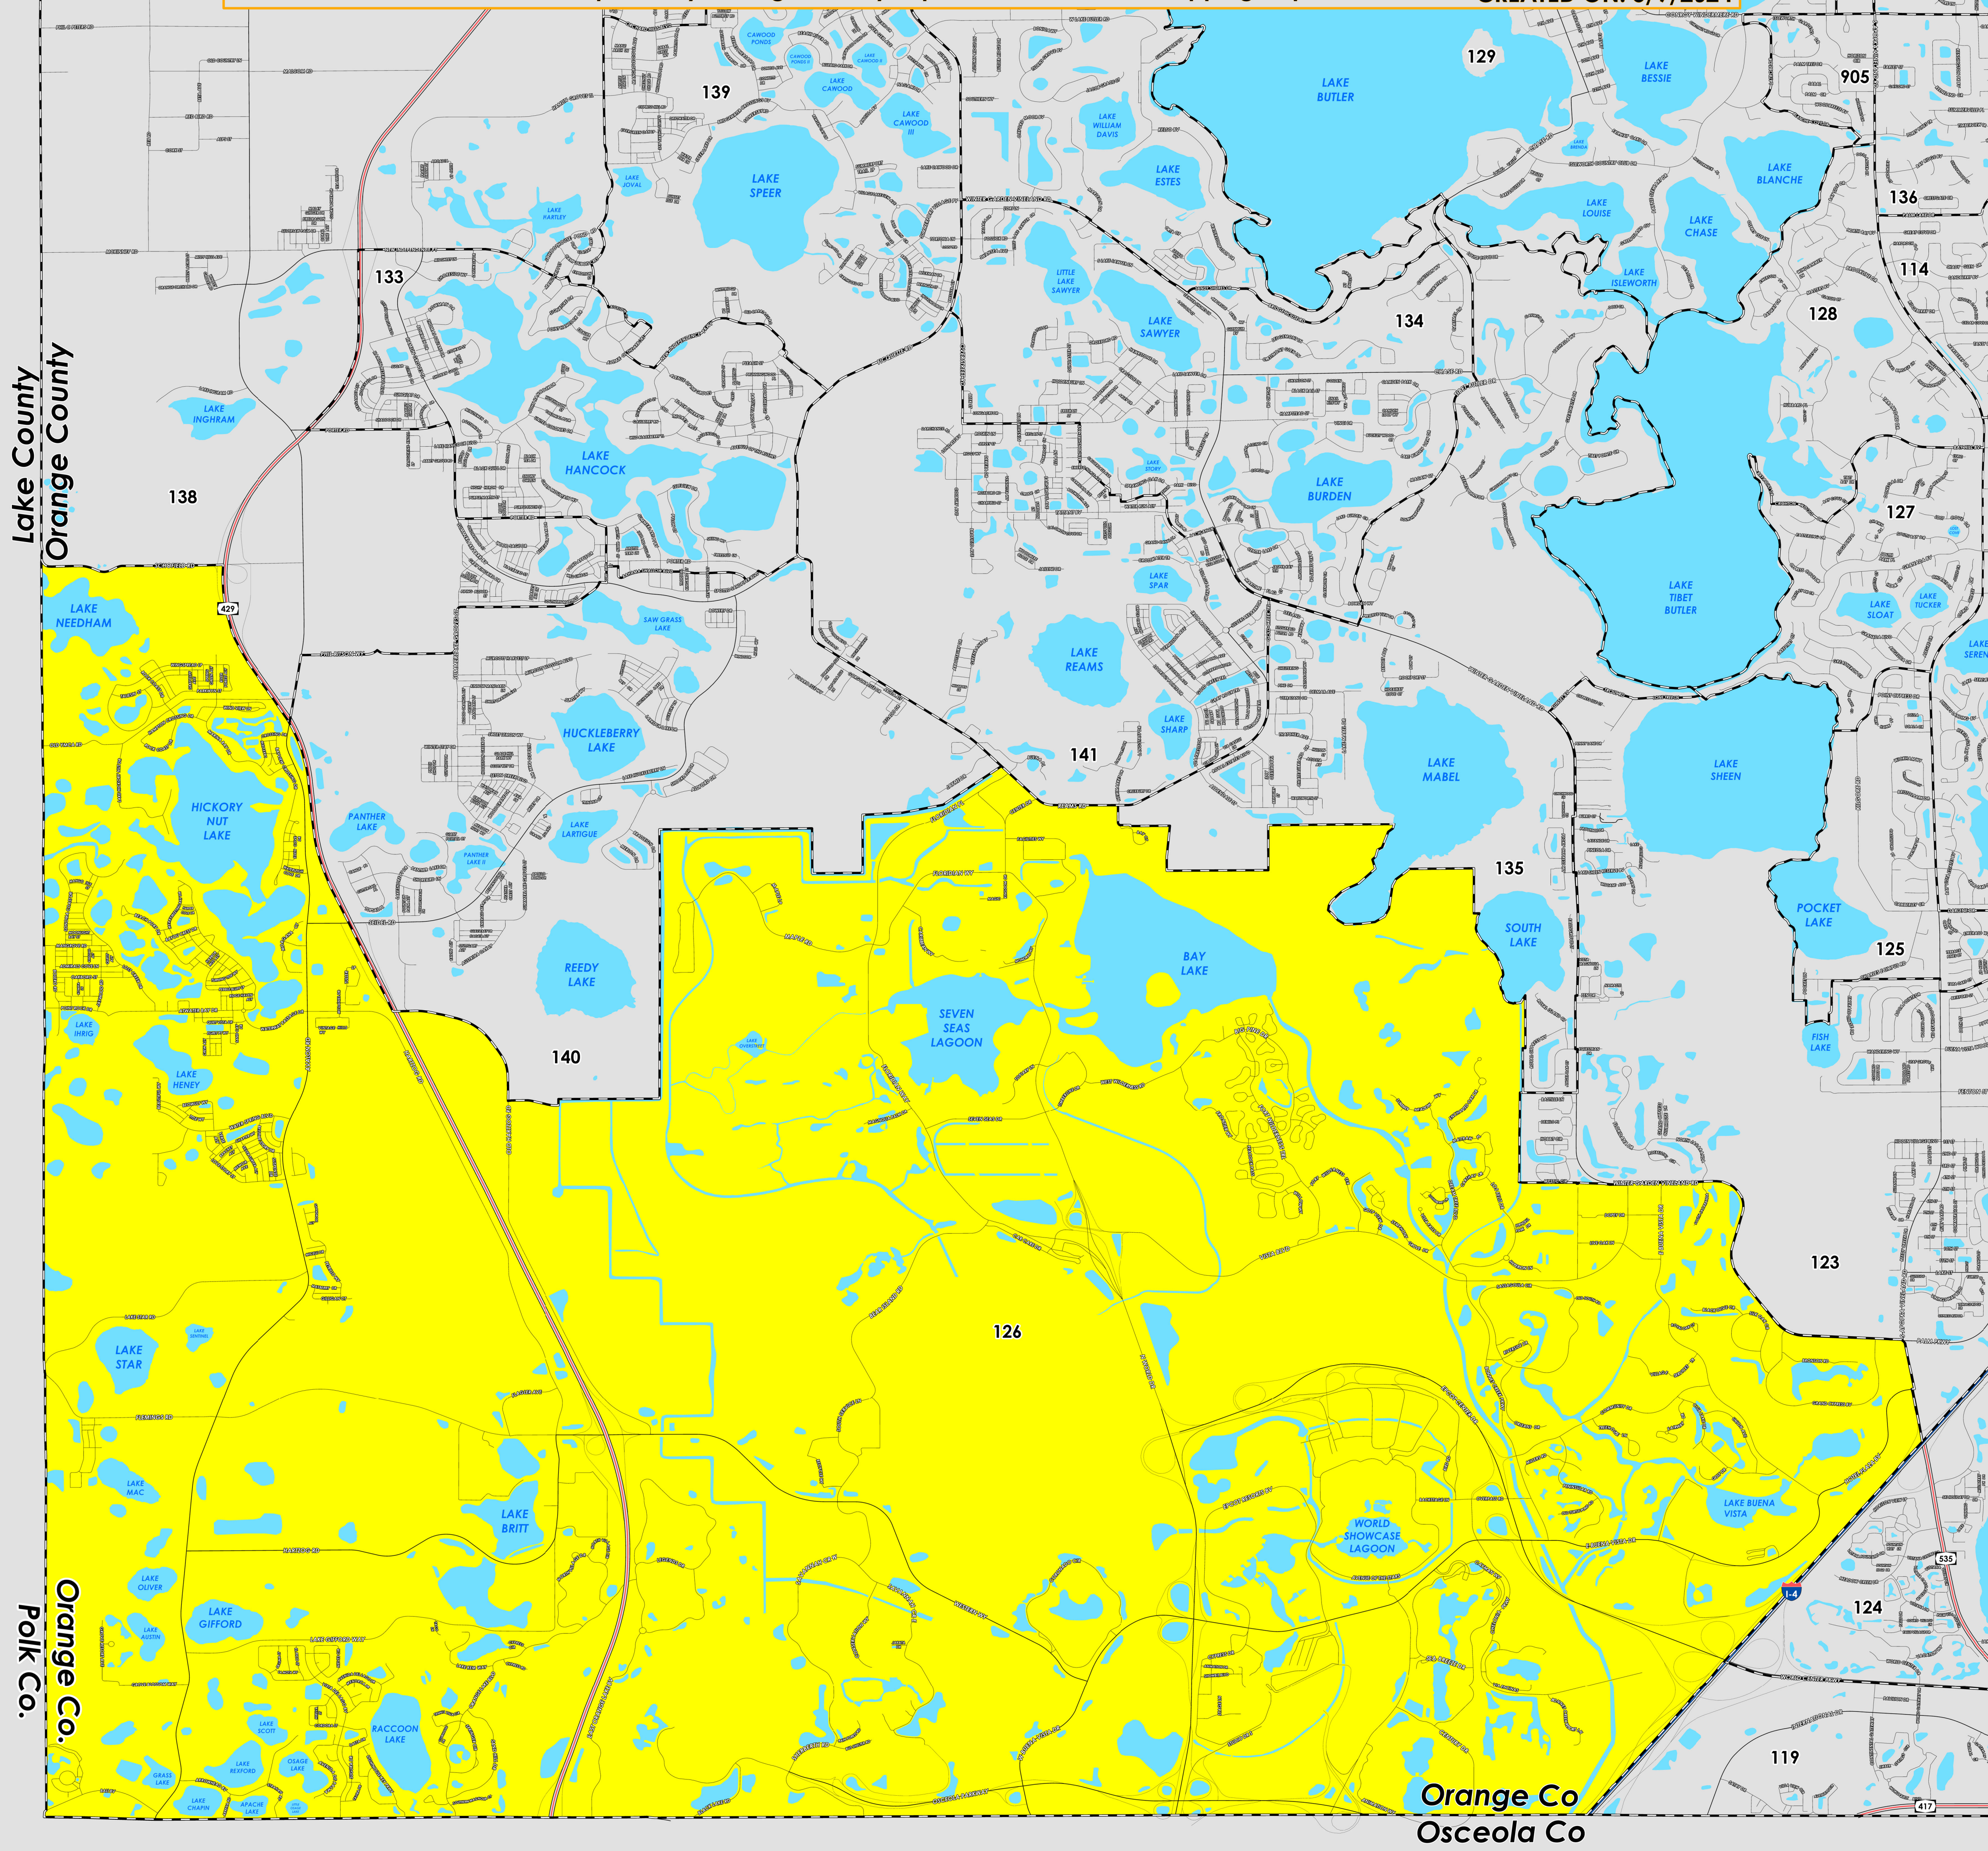

# POLLING PLACE

## VISTA DEL LAGO COMMUNITY CENTER

### 14465 VISTA DEL LAGO BLVD

Prepared by: Orange County Supervisor of Elections Mapping Department

CREATED ON: 5/9/2024

The Polling Place for Precinct 126 is Vista Del Lago Community Center at 14465 Vista Del Lago Blvd.

Precinct 126 (2024) northern boundary follows a combination of Winter Garden Vineland Road, the southern shoreline of Lake Mabel, Reams Road, Floridian Place, south of Reedy Lake and extends to Schofield Road. The western boundary follows along the Lake/Orange County border. The southern boundary follows along the Osceola/Orange County border. The eastern boundary follows a combination of Interstate 4, State Road 535, Winter Garden Vineland Road, the western shoreline of South Lake and extends between Hickory Nut Lake and Panther Lake.