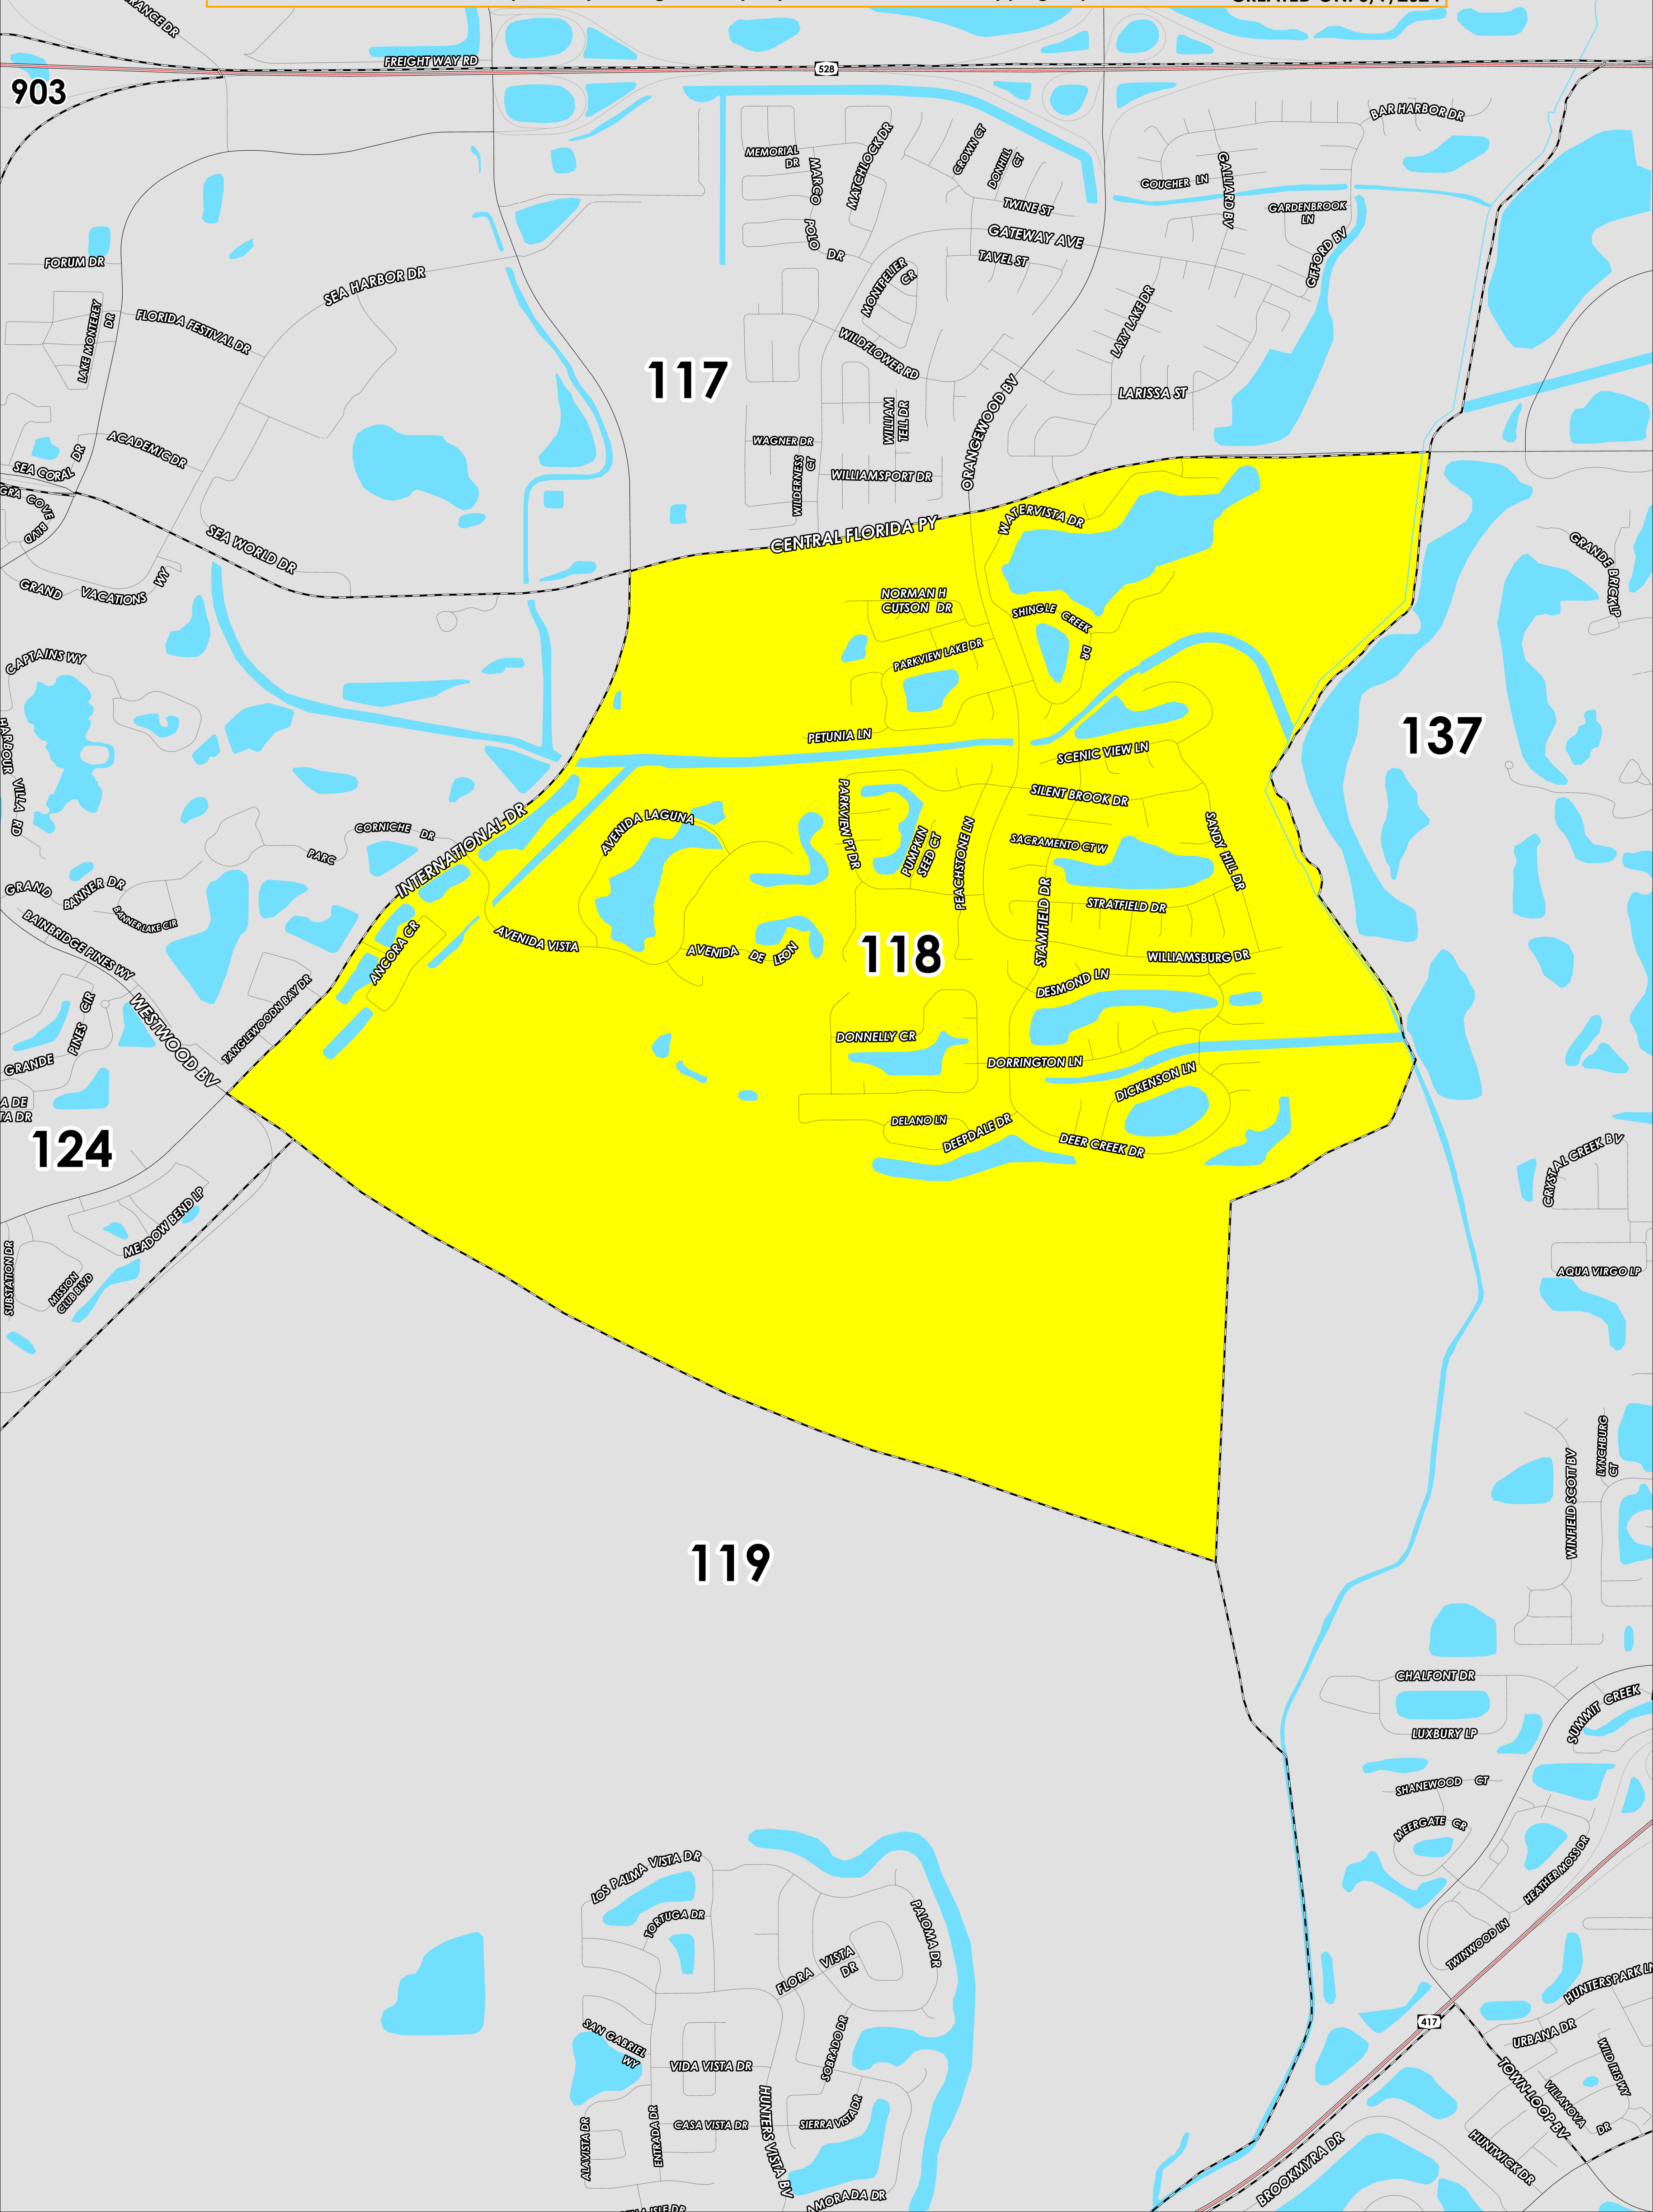

POLLING PLACE

SOMERSET VILLAGE CLUBHOUSE

11425 SANDY HILL DR

Prepared by: Orange County Supervisor of Elections Mapping Department

CREATED ON: 5/9/2024

The Polling Place for Precinct 118 is Somerset Village Clubhouse at 11425 Sandy Hill Drive.

Precinct 118 (2024) northern boundary follows Central Florida Parkway. The western boundary follows International Drive. The southern boundary follows parallel south of Deepdale Drive and Deer Creek Drive. The eastern boundary follows alongside the Shingle Creek Canal and extends parallel east of Sandy Hill Drive and Scenic View Lane.

Precinct 118S is with district assignments of U.S. Congress 9, State Senate 25, State House 44, County Commission 1, and School Board 3.

For more detailed views of other county and municipal precincts, [visit the District and Precinct Maps page](#). For more information about precinct boundaries, contact the [Orange County Supervisor of Elections office](#)