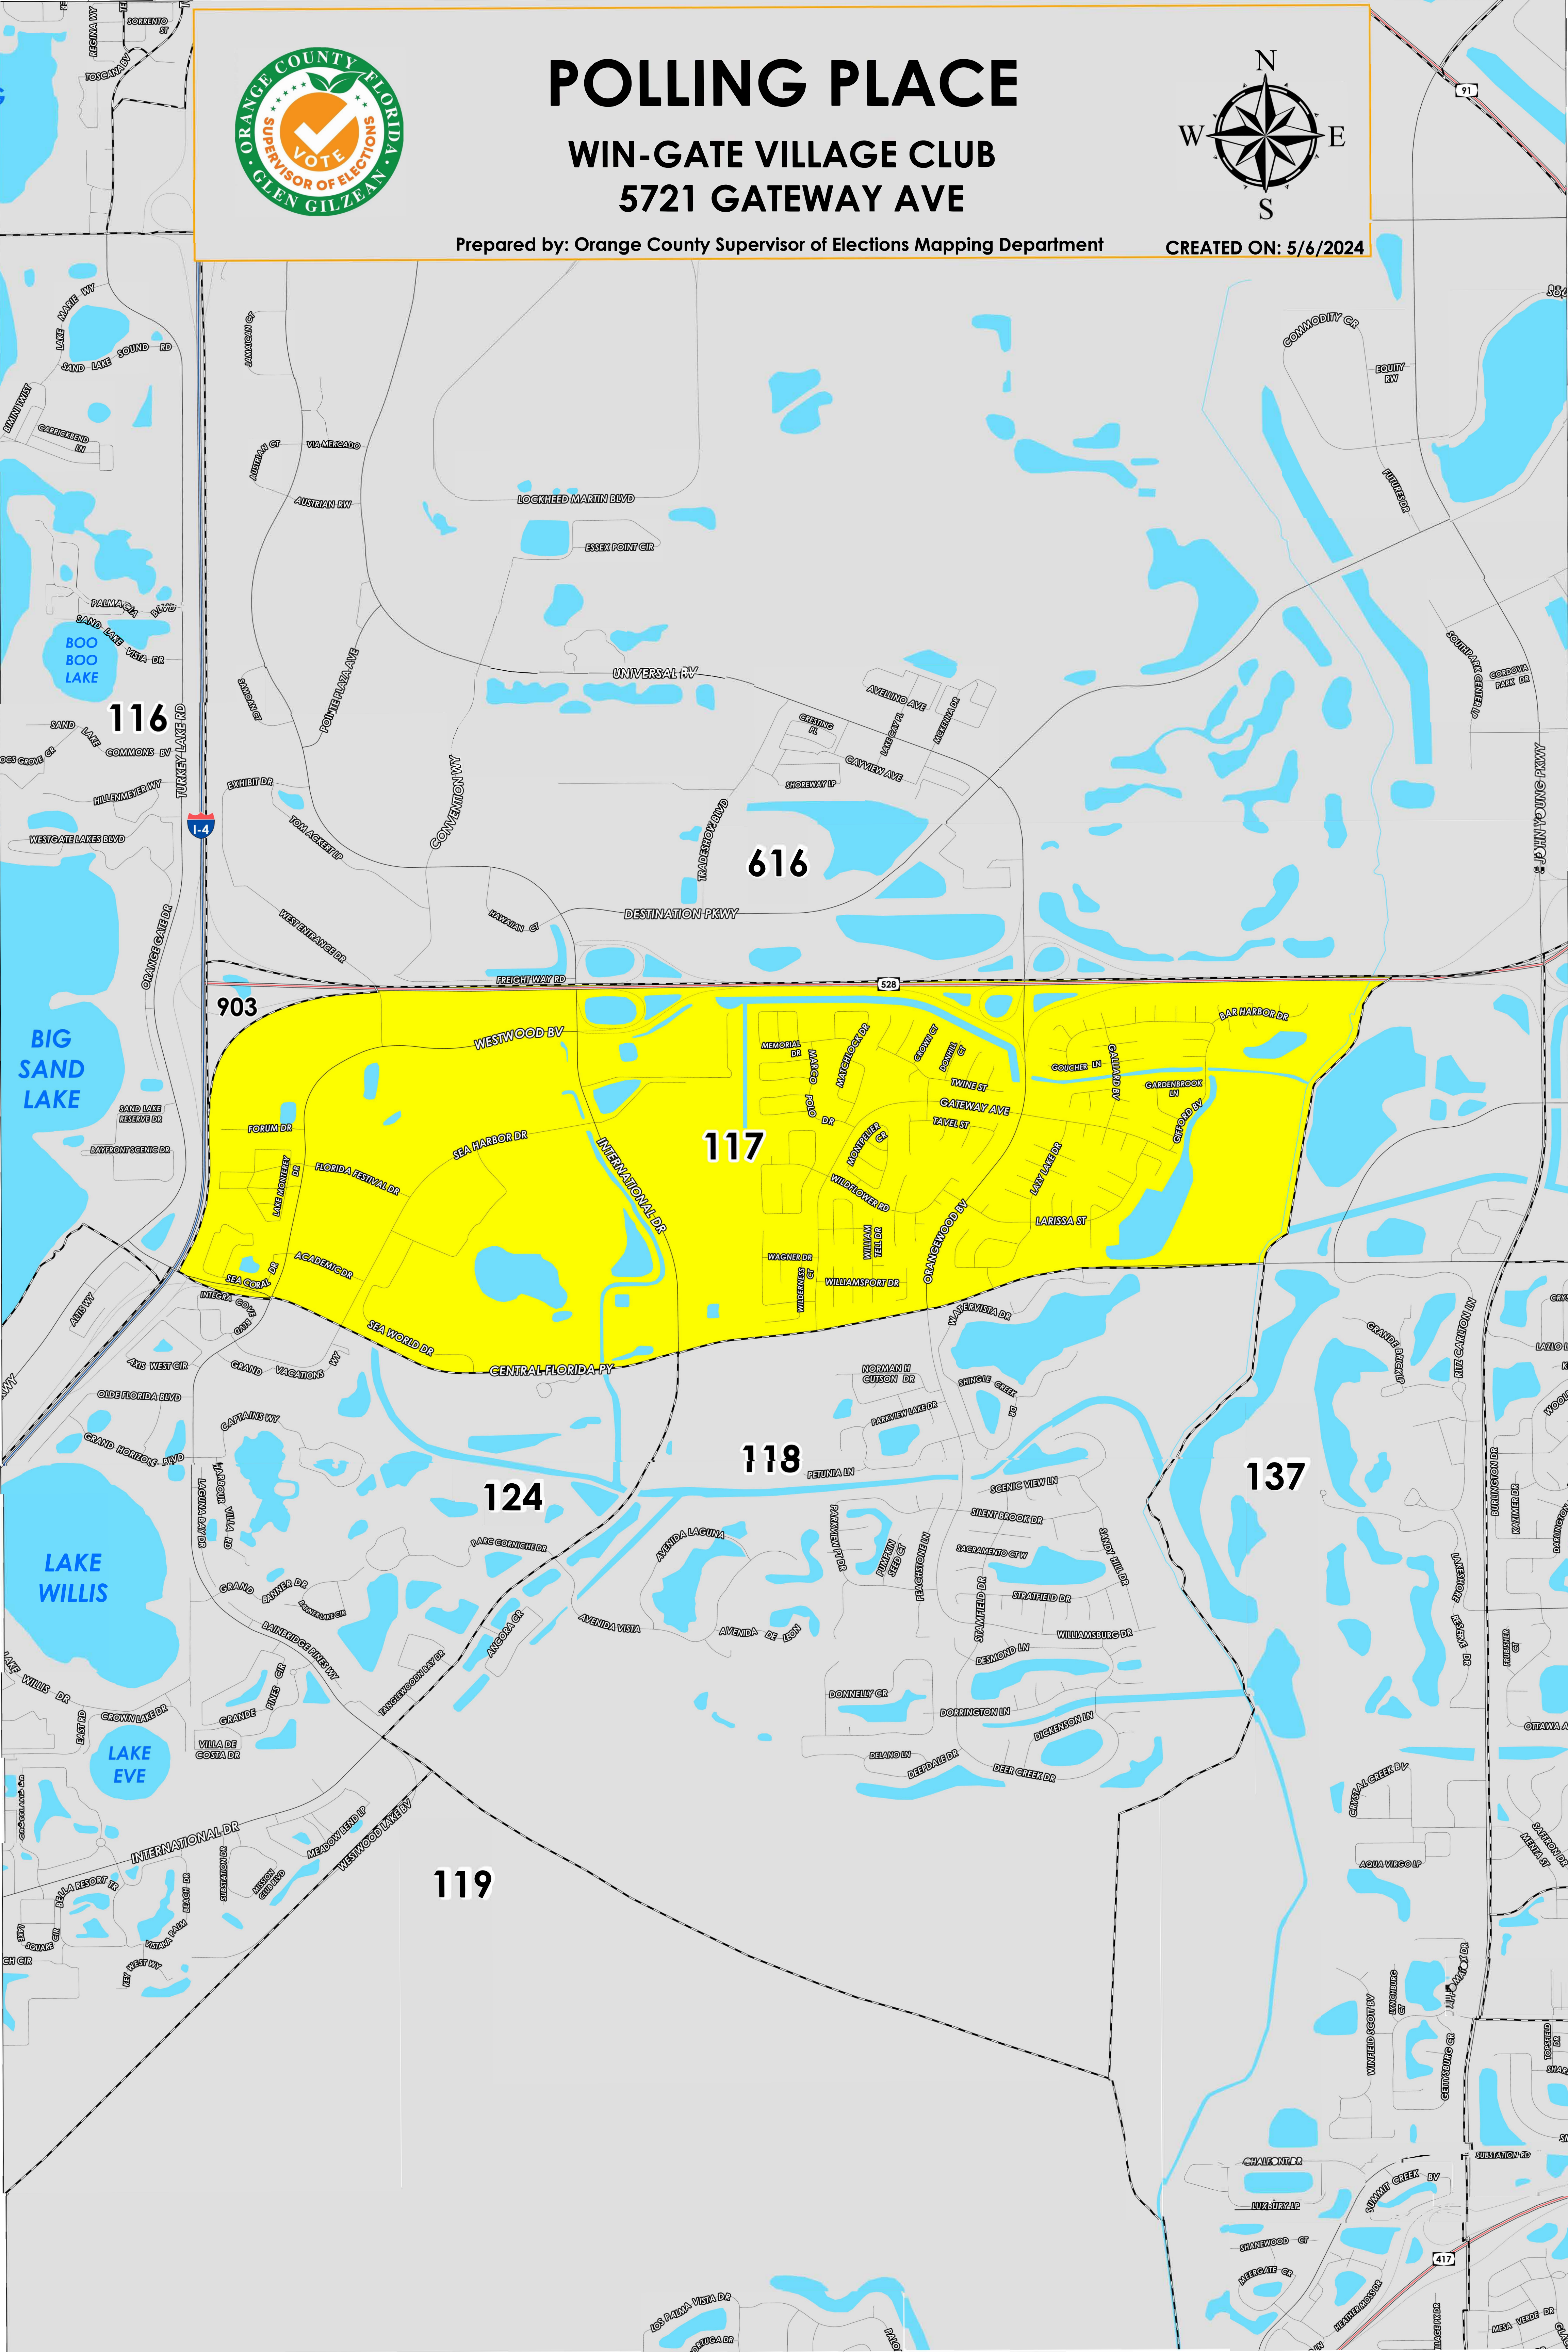

# POLLING PLACE

WIN-GATE VILLAGE CLUB  
5721 GATEWAY AVE

Prepared by: Orange County Supervisor of Elections Mapping Department

CREATED ON: 5/6/2024

The Polling Place for Precinct 117 is Win-Gate Village Club at 5721 Gateway Ave.

Precinct 117 (2024) northern boundary follows along State Road 528. The western boundary follows Interstate 4 (I-4). The southern boundary follows along Central Florida Parkway. The eastern boundary follows parallel west of Larissa Street and Gifford Boulevard.