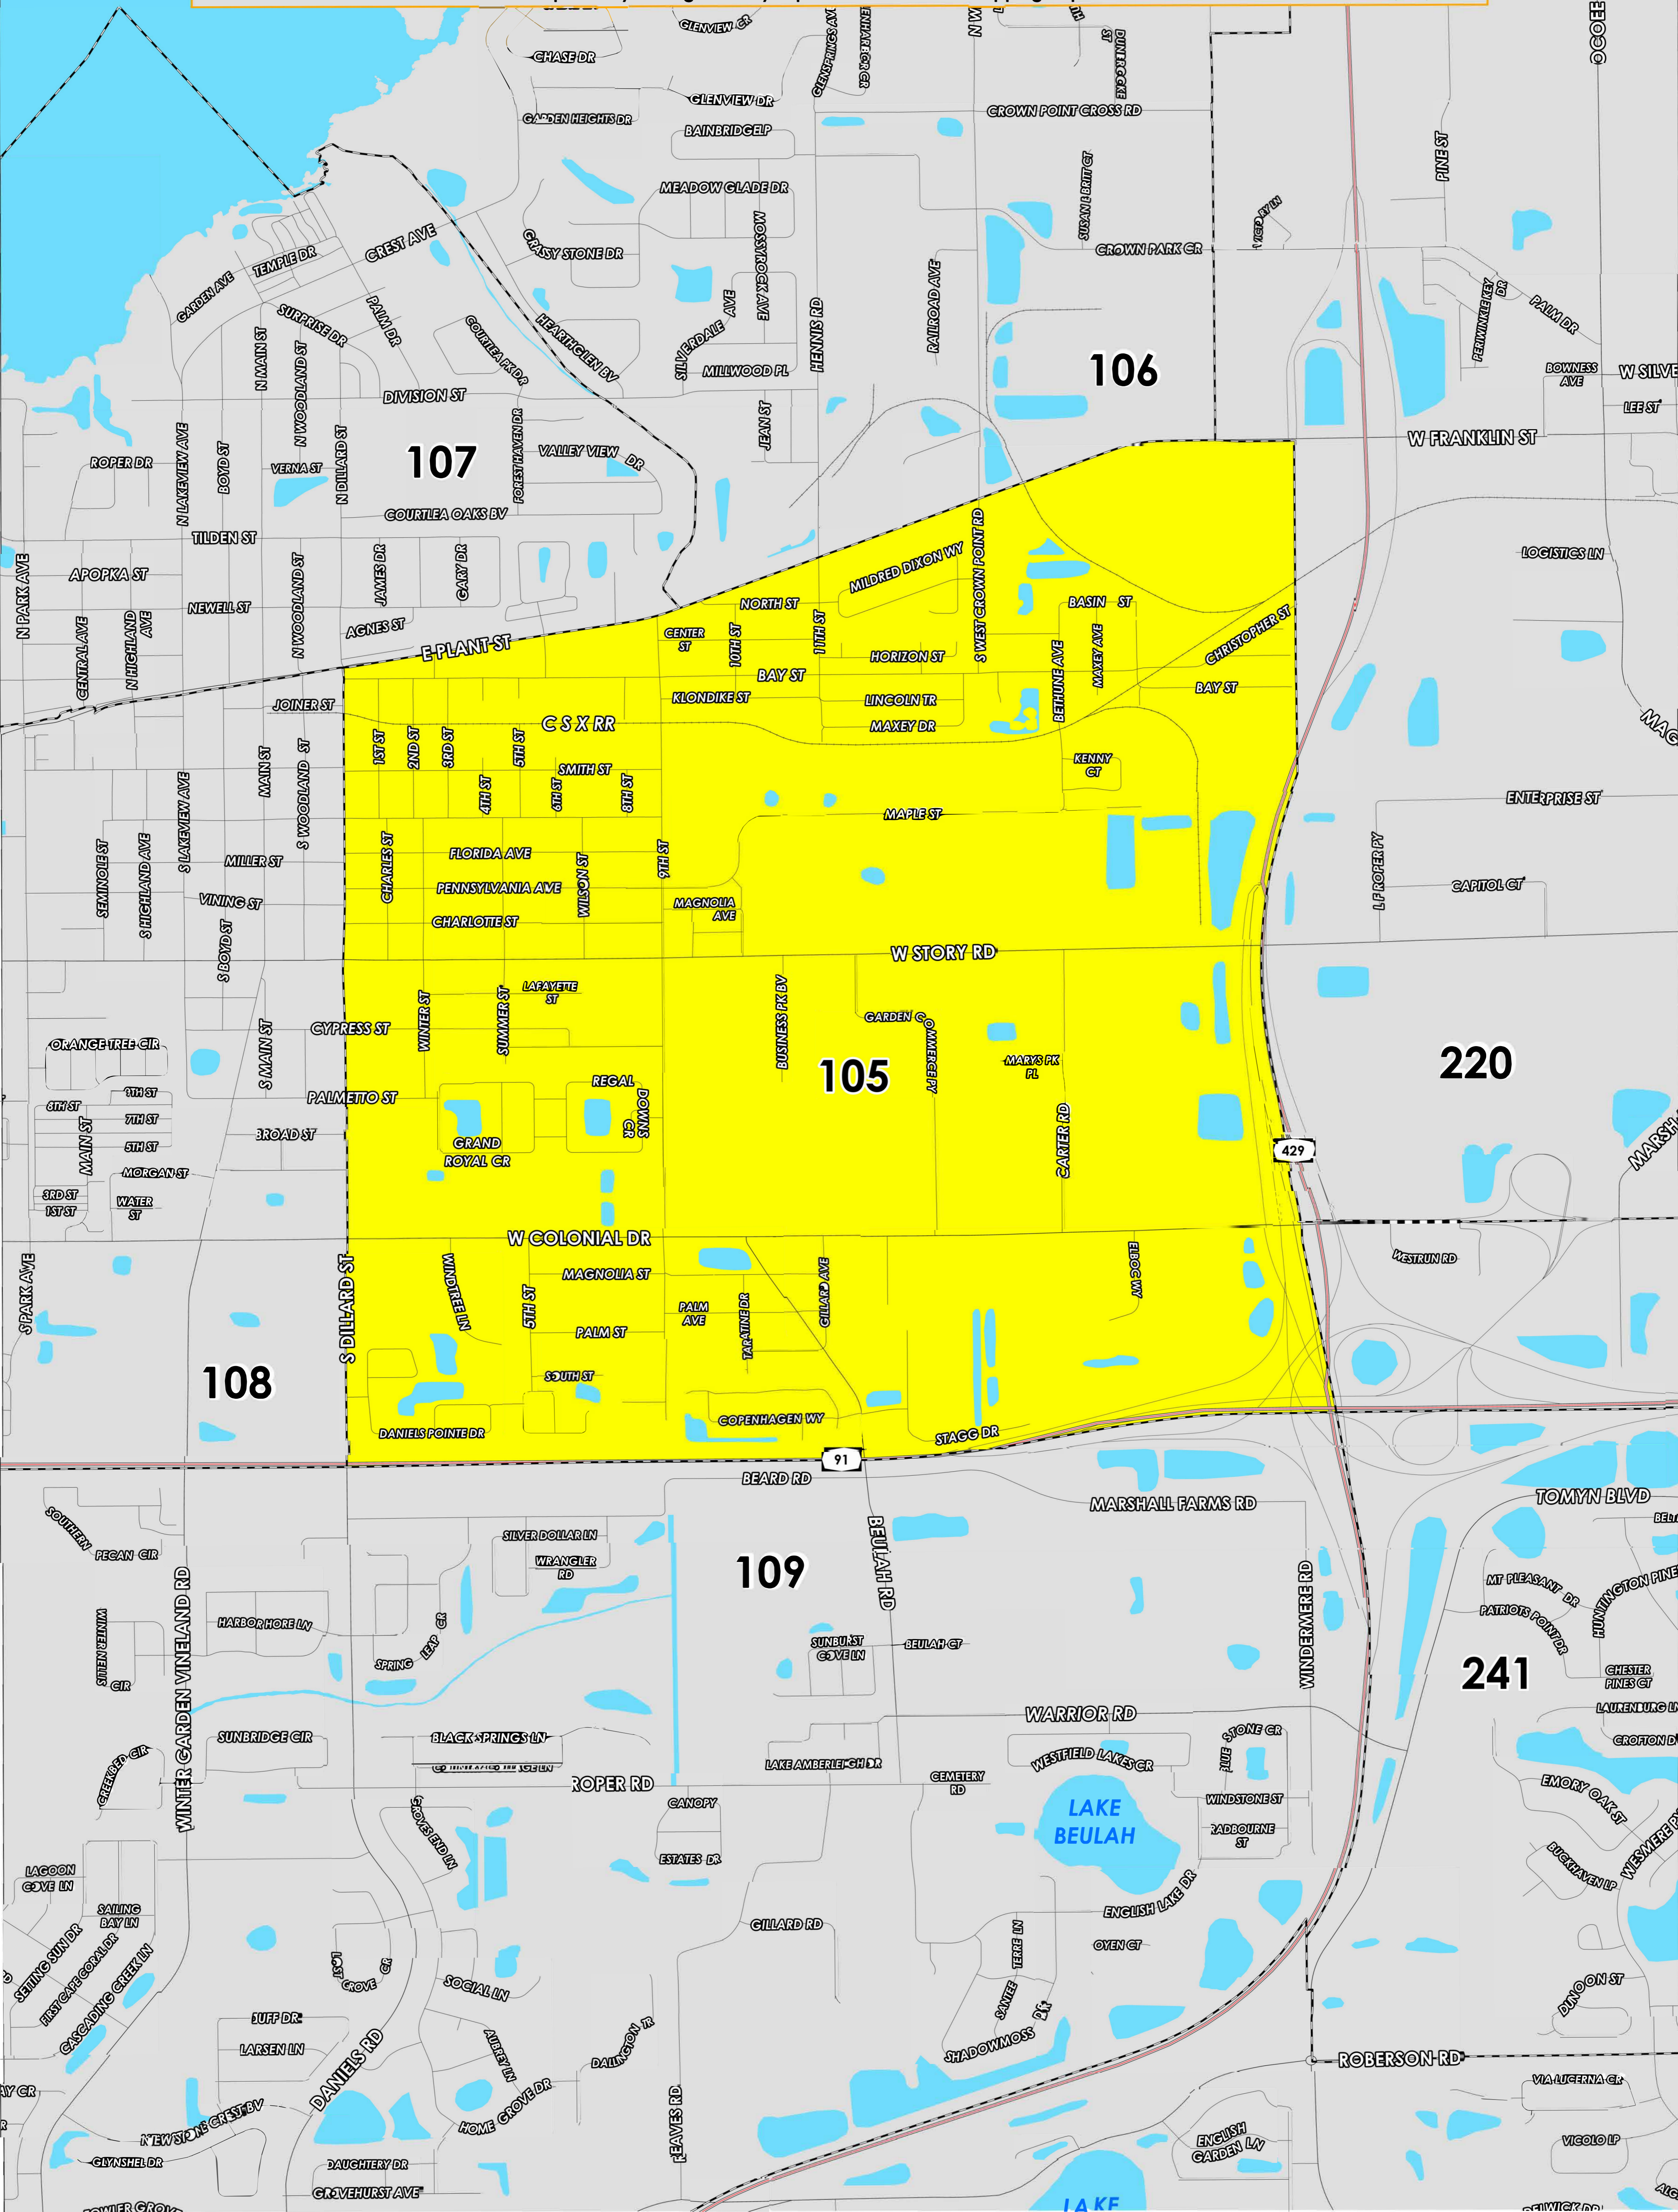

POLLING PLACE

WEST ORLANDO CHRISTIAN CENTER 1301 E BAY ST

Prepared by: Orange County Supervisor of Elections Mapping Department

CREATED ON: 12/14/2023

The Polling Place for Precinct 105 is West Orlando Christian Center 1301 E Bay St.

Precinct 105 (2024) northern boundary follows along East Plant Street (State Road 438). The western boundary follows South Dillard Street and extends to Daniels Road. The southern boundary follows along the Florida Turnpike. The eastern boundary follows State Road 429.

Precinct 105 contains a sub precinct of:

105S is with district assignments of U.S. Congress 11, State Senate 15, State House 39, County Commission 1, and School Board 7.

For more detailed views of other county and municipal precincts, [visit the District and Precinct Maps page](#). For more information about precinct boundaries, contact the [Orange County Supervisor of Elections office](#)

This map was produced by the Orange County Supervisor of Elections Mapping Department. Additional voter information can be found [on our website](#).