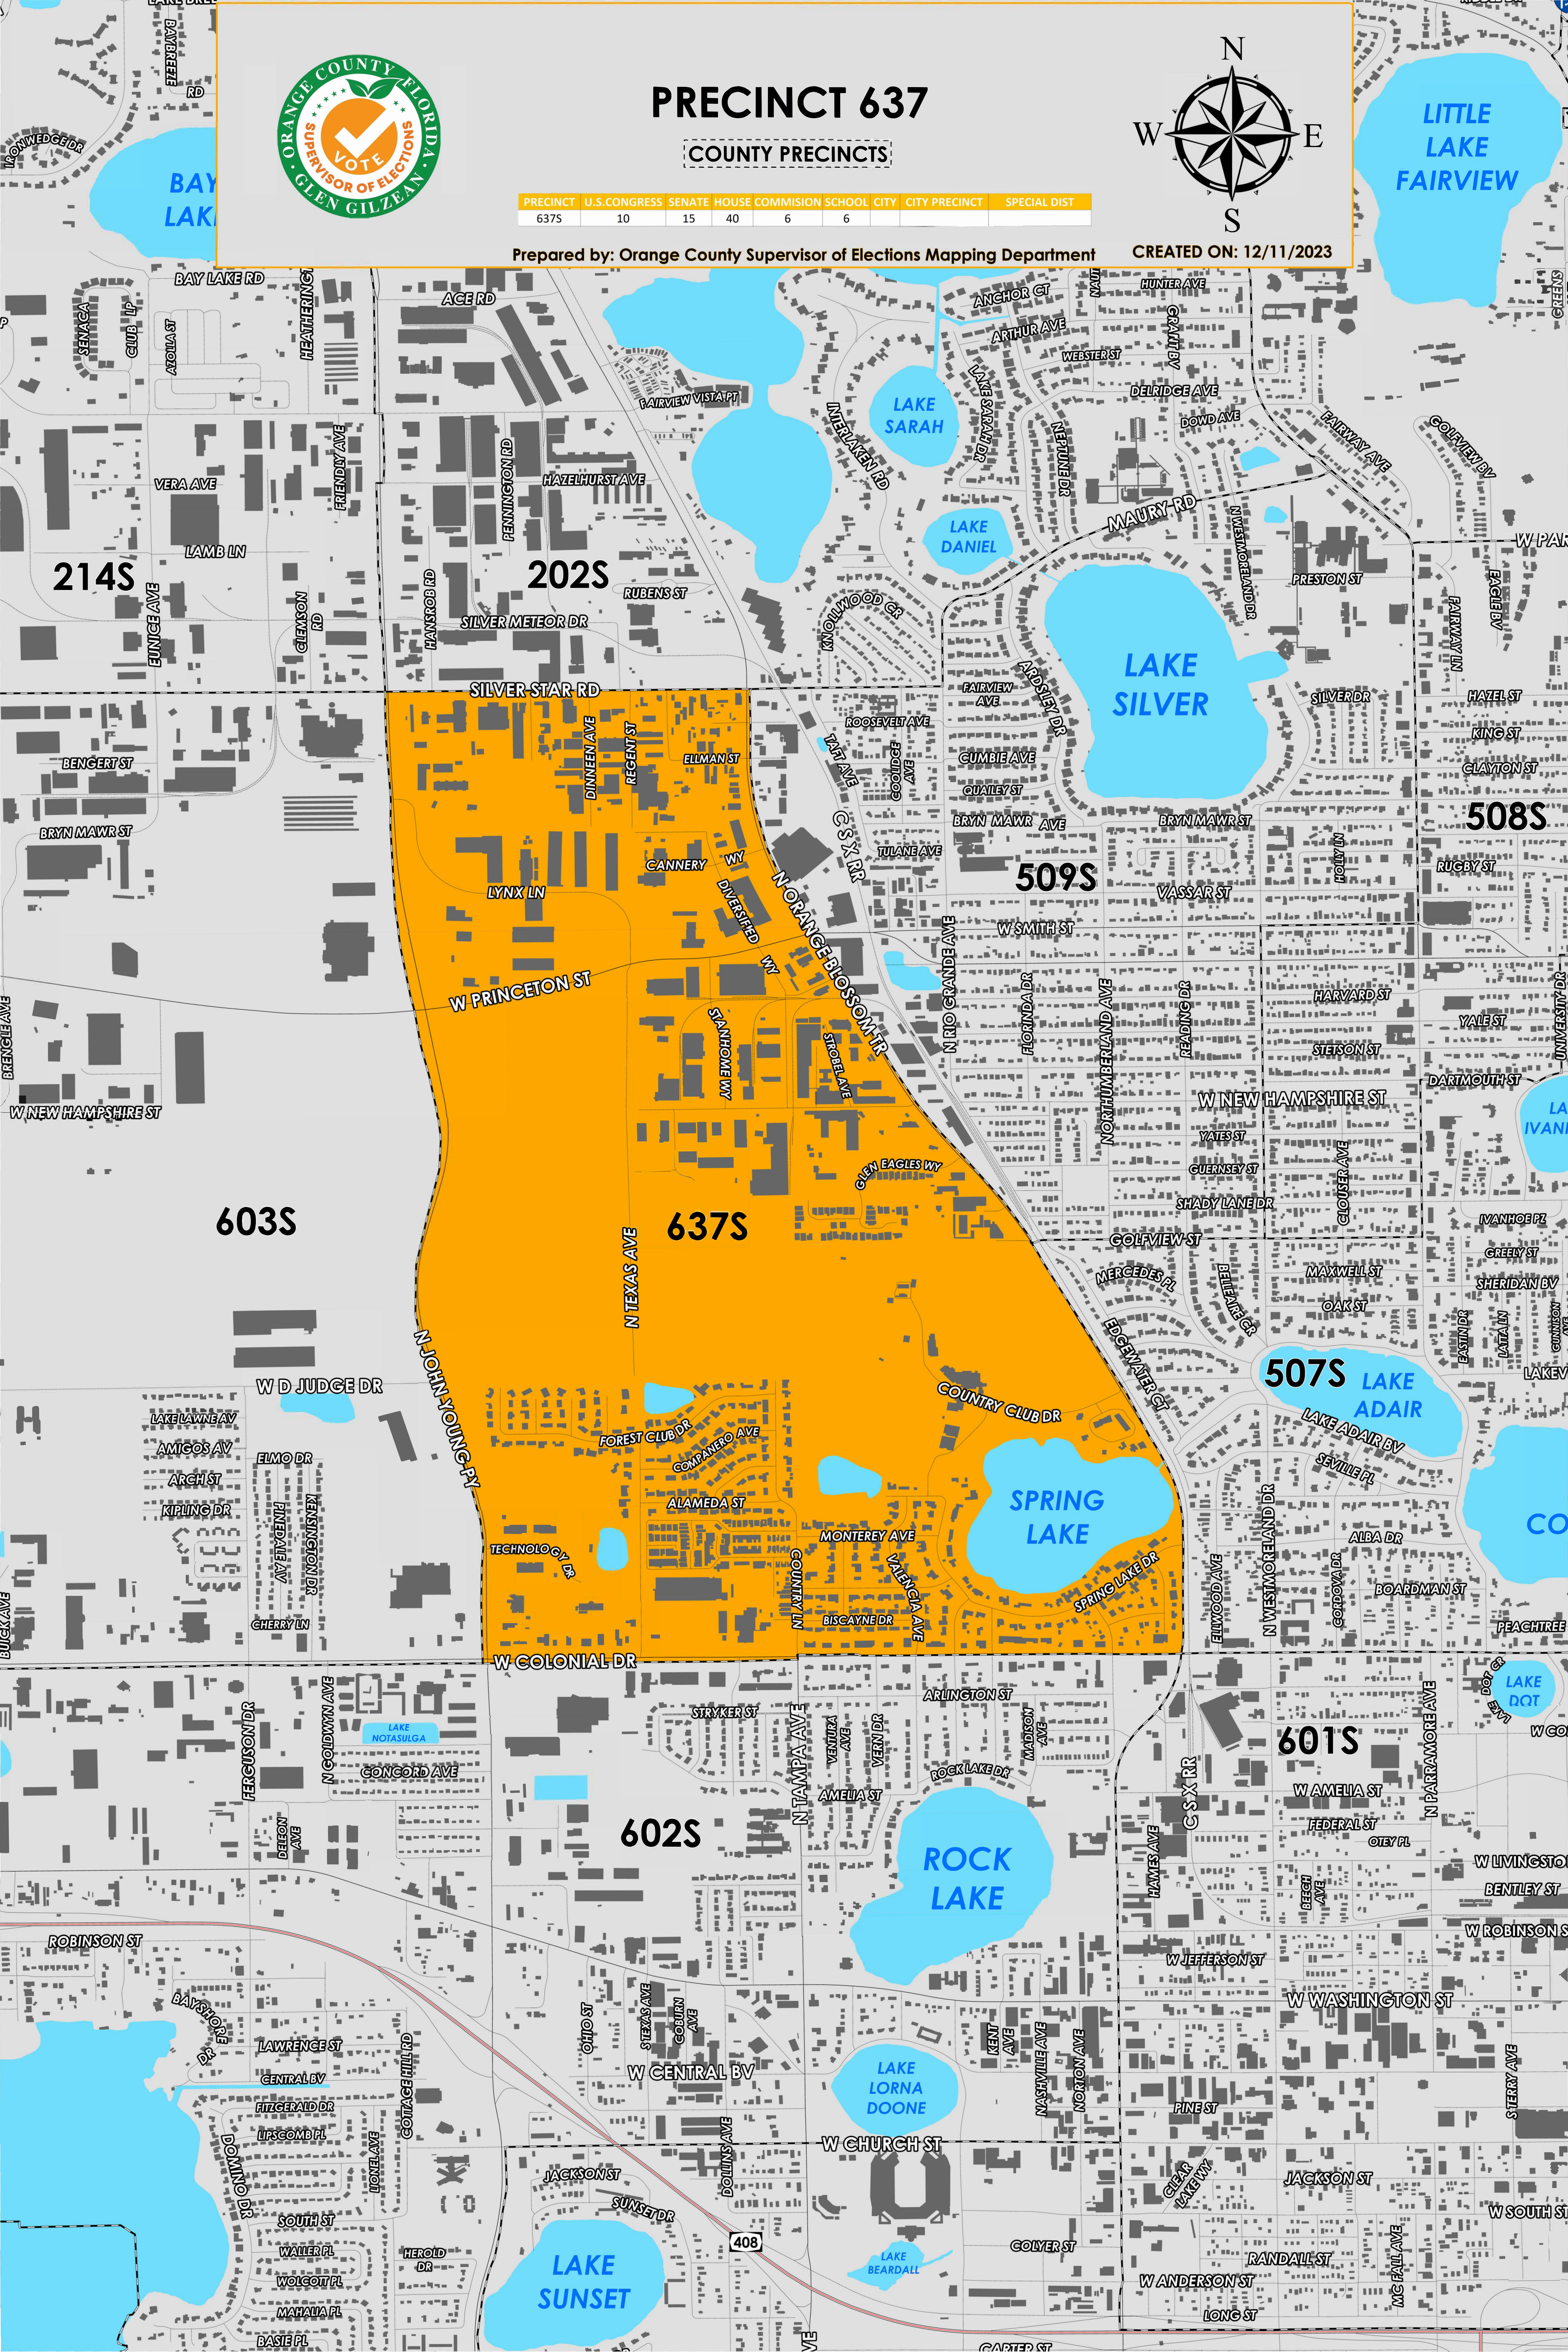

PRECINCT 637

COUNTY PRECINCTS

PRECINCT	U.S. CONGRESS	SENATE	HOUSE	COMMISSION	SCHOOL	CITY	CITY PRECINCT	SPECIAL DIST
637S	10	15	40	6	6			

Prepared by: Orange County Supervisor of Elections Mapping Department

CREATED ON: 12/11/2023

Precinct 637 (2024) northern boundary follows alongside Silver Star Road. The western boundary follows alongside John Young Parkway. The southern boundary follows West Colonial Drive. The eastern boundary follows along North Orange Blossom Trail.

Precinct 637S is with district assignments of U.S. Congress 10, State Senate 15, State House 40, County Commission 6, and School Board 6.

For more detailed views of other county and municipal precincts, [visit the District and Precinct Maps page](#). For more information about precinct boundaries, contact the [Orange County Supervisor of Elections office](#)

This map was produced by the Orange County Supervisor of Elections Mapping Department. Additional voter information can be found [on our website](#).