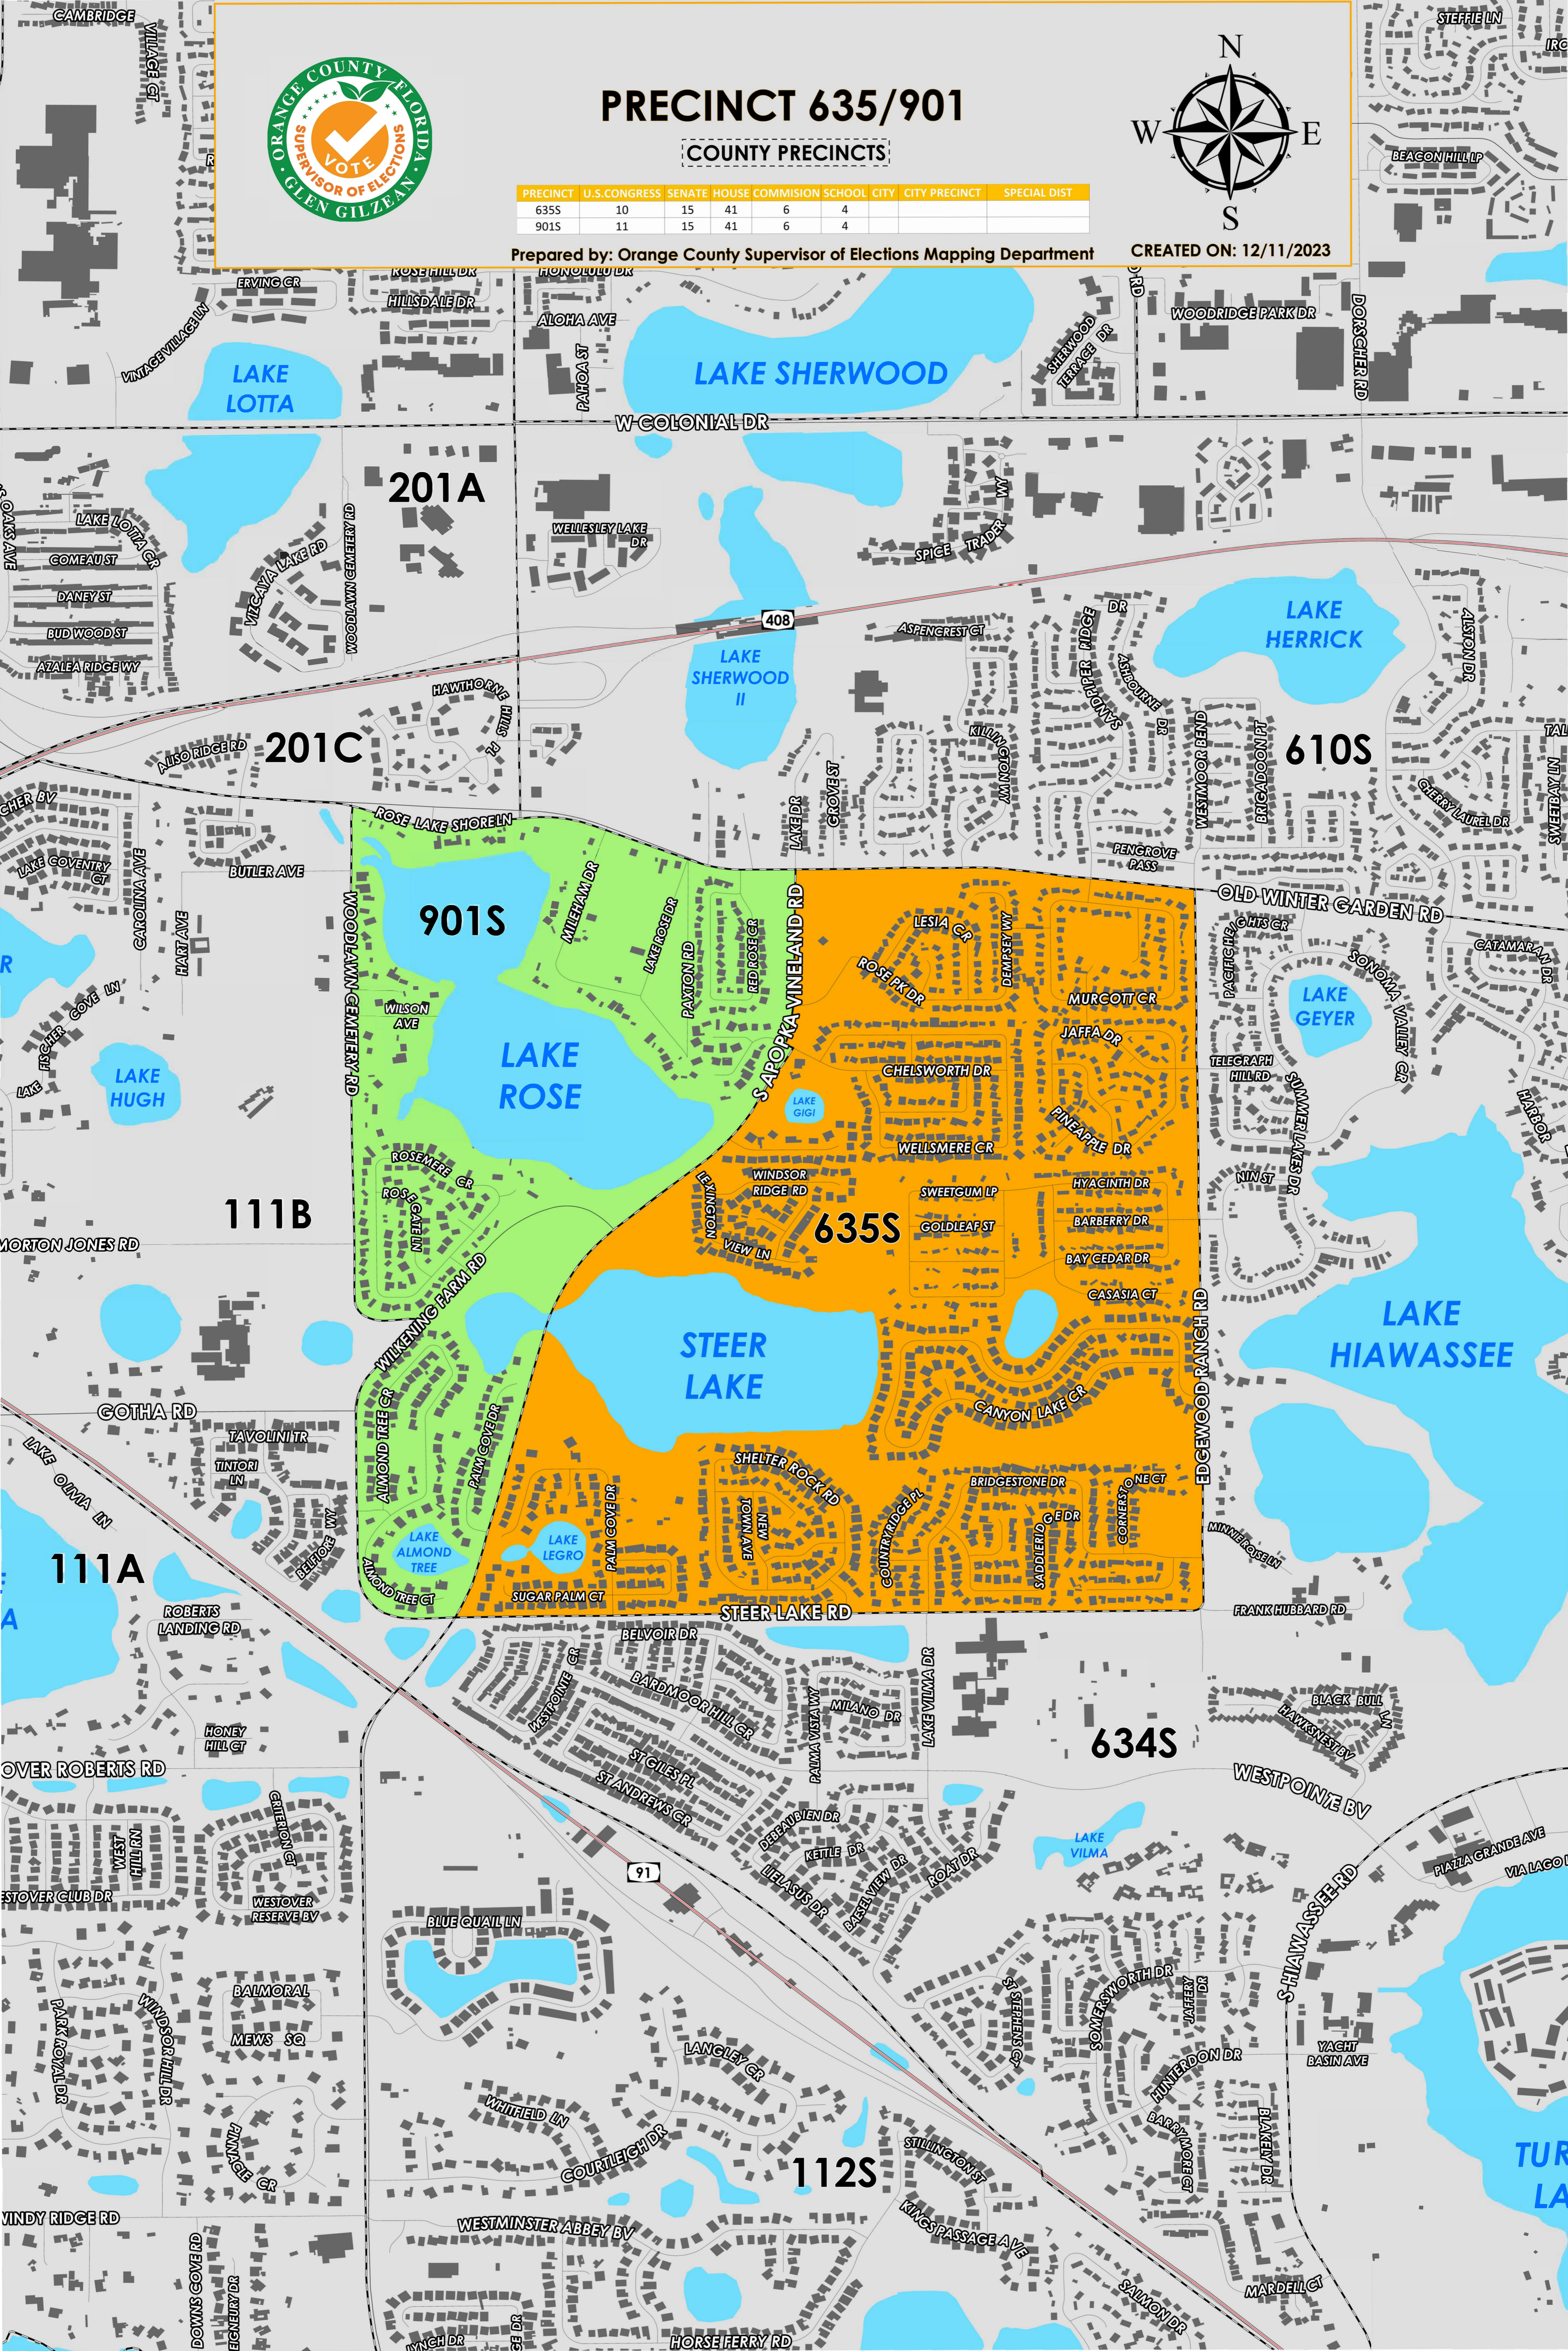

# PRECINCT 635/901

CREATED ON: 12/11/2023

Precinct 635 (2024) northern boundary follows Old Winter Garden Road. The western boundary follows South Apopka Vineland Road. The southern boundary follows Steer Lake Road. The eastern boundary follows Edgewood Ranch Road.

Precinct 901 (2024) northern boundary follows Old Winter Garden Road and extends to Rose Lake Shore Lane. The western boundary follows Woodlawn Cemetery Road and extends to Wilkening Farm Road which extends along the southern boundary. The eastern boundary follows South Apopka Vineland Road.

This map was produced by the Orange County Supervisor of Elections Mapping Department. Additional voter information can be found [on our website](#).