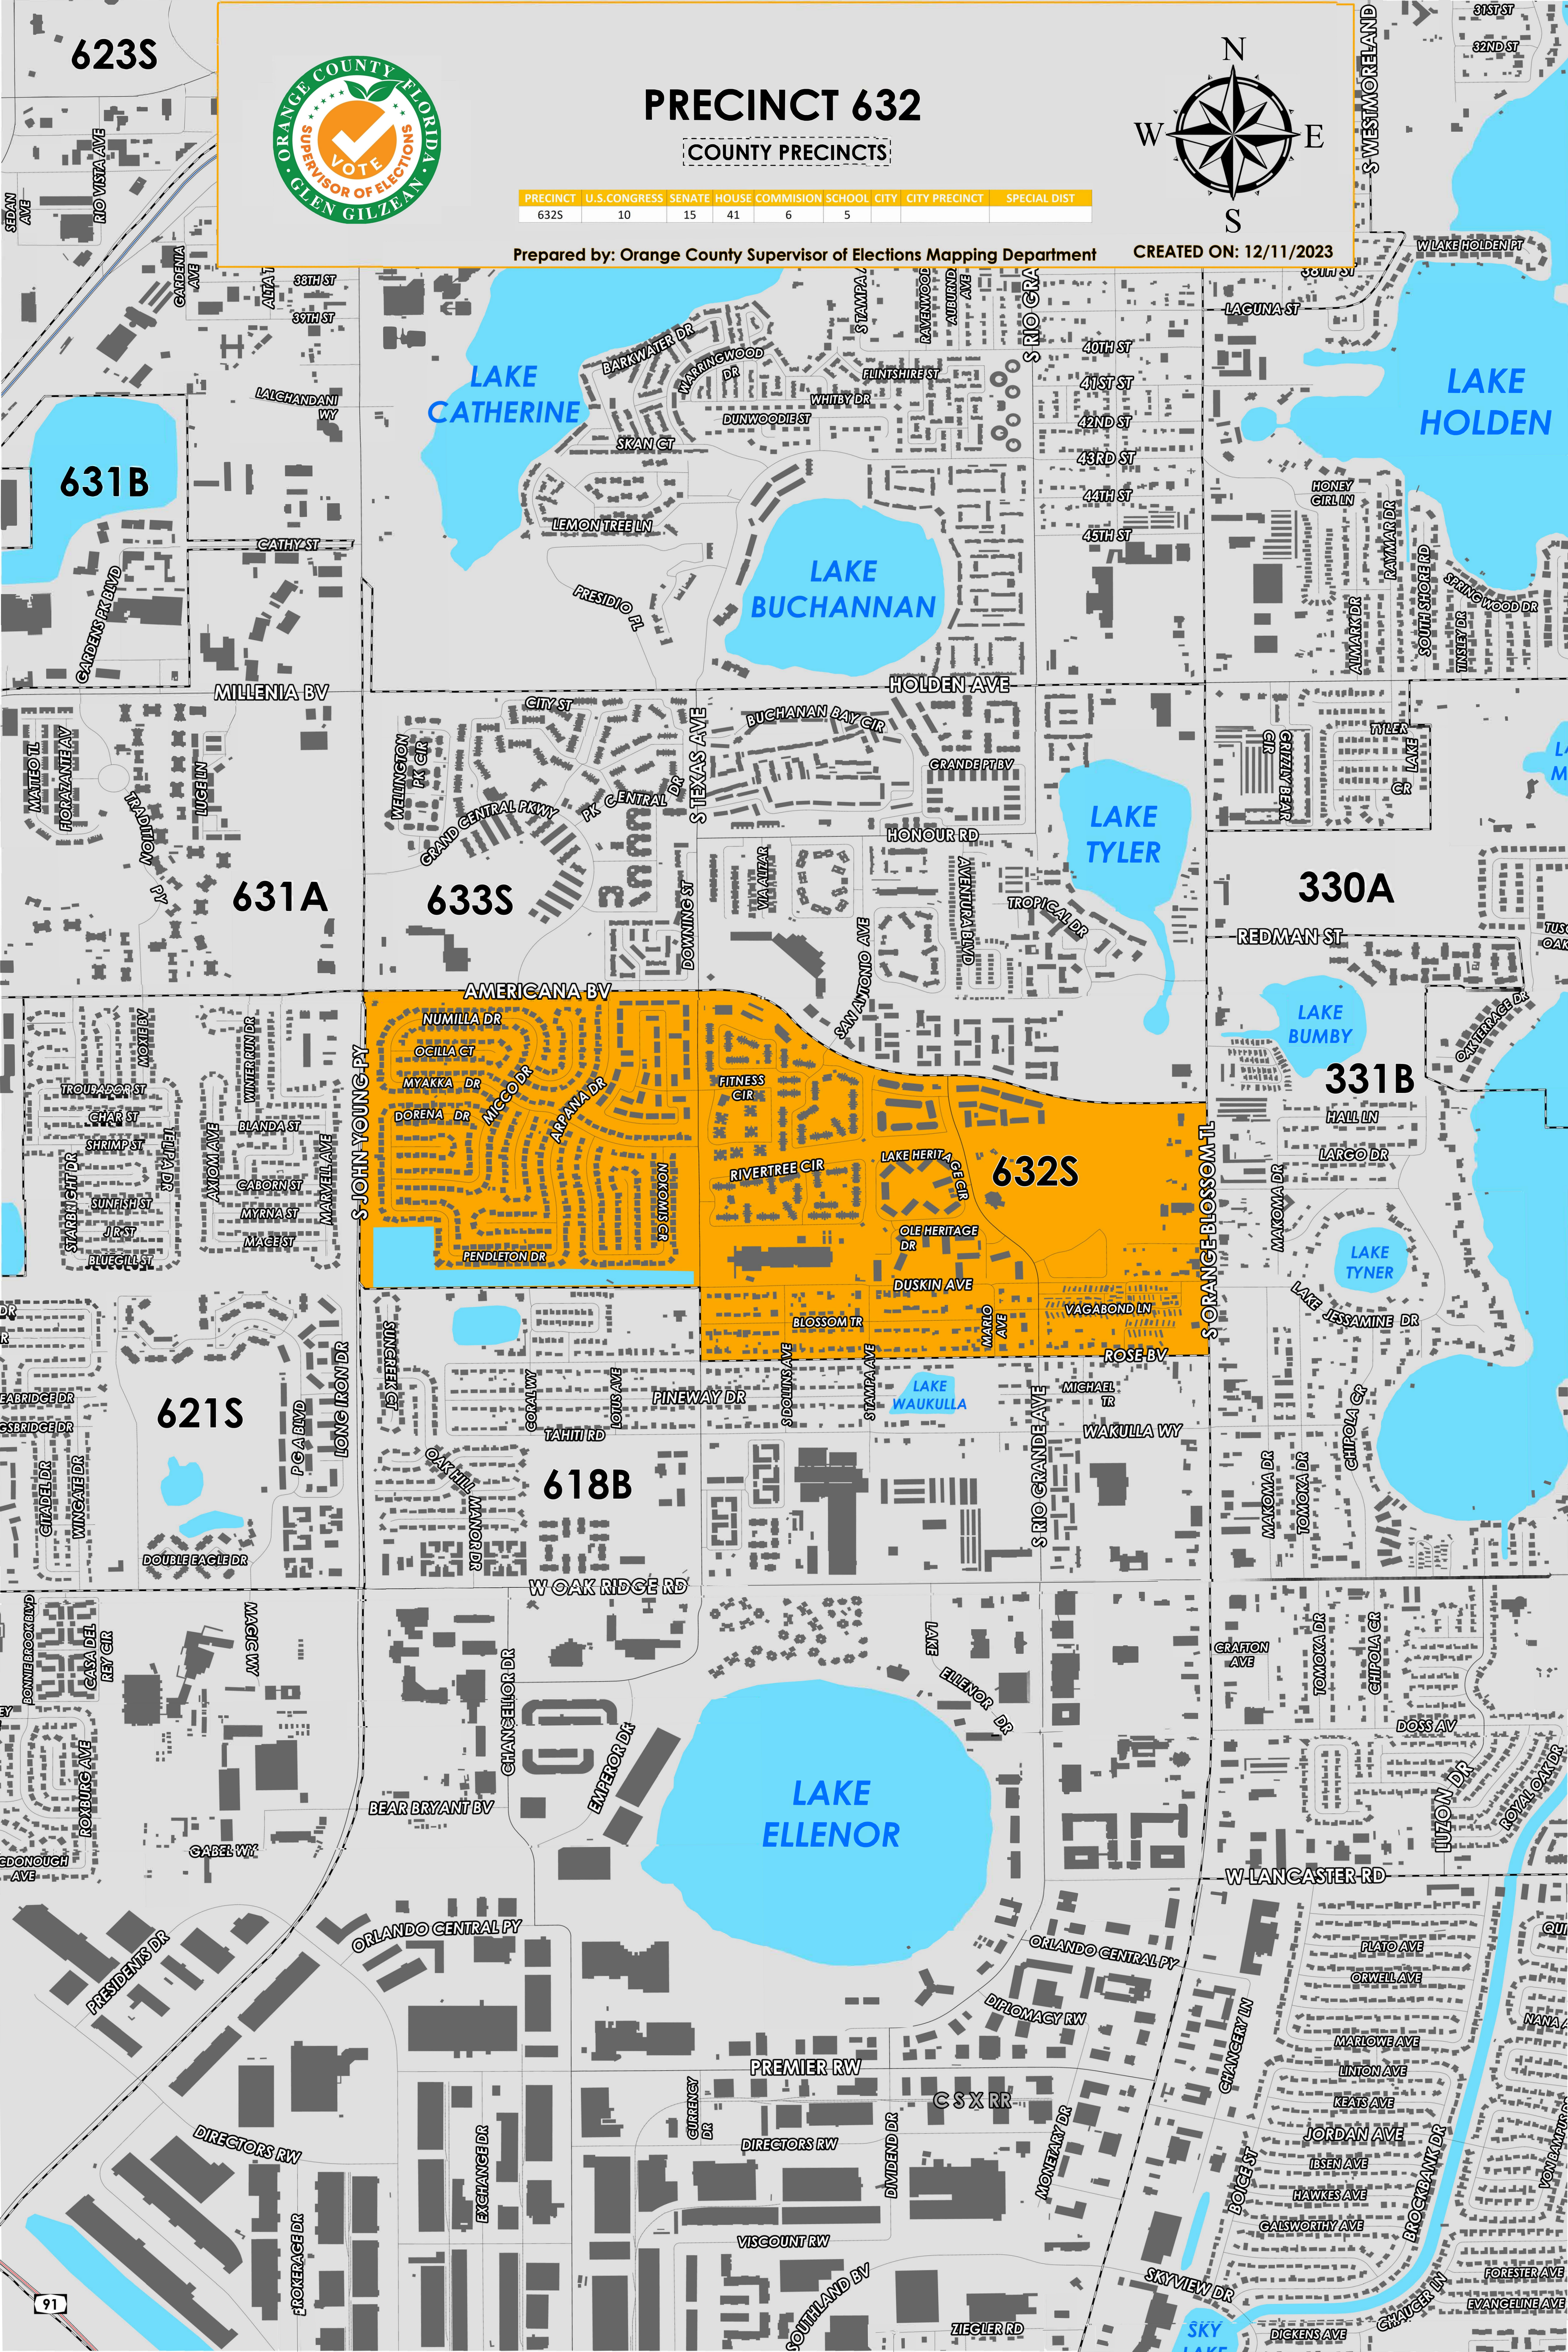

623S

PRECINCT 632

COUNTY PRECINCTS

PRECINCT	U.S. CONGRESS	SENATE	HOUSE COMMISSION	SCHOOL CITY	CITY PRECINCT	SPECIAL DIST
632S	10	15	41	6	5	

Prepared by: Orange County Supervisor of Elections Mapping Department

CREATED ON: 12/11/2023

631B

631A

633S

632S

621S

618B

330A

331B

Precinct 632 (2024) northern boundary follows Americana Boulevard. The western boundary follows a road combination along South John Young Parkway and South Texas Avenue. The southern boundary follows parallel south of Pendleton Drive and continues along Rose Boulevard. The eastern boundary follows South Orange Blossom Trail.

This map was produced by the Orange County Supervisor of Elections Mapping Department. Additional voter information can be found [on our website](#).