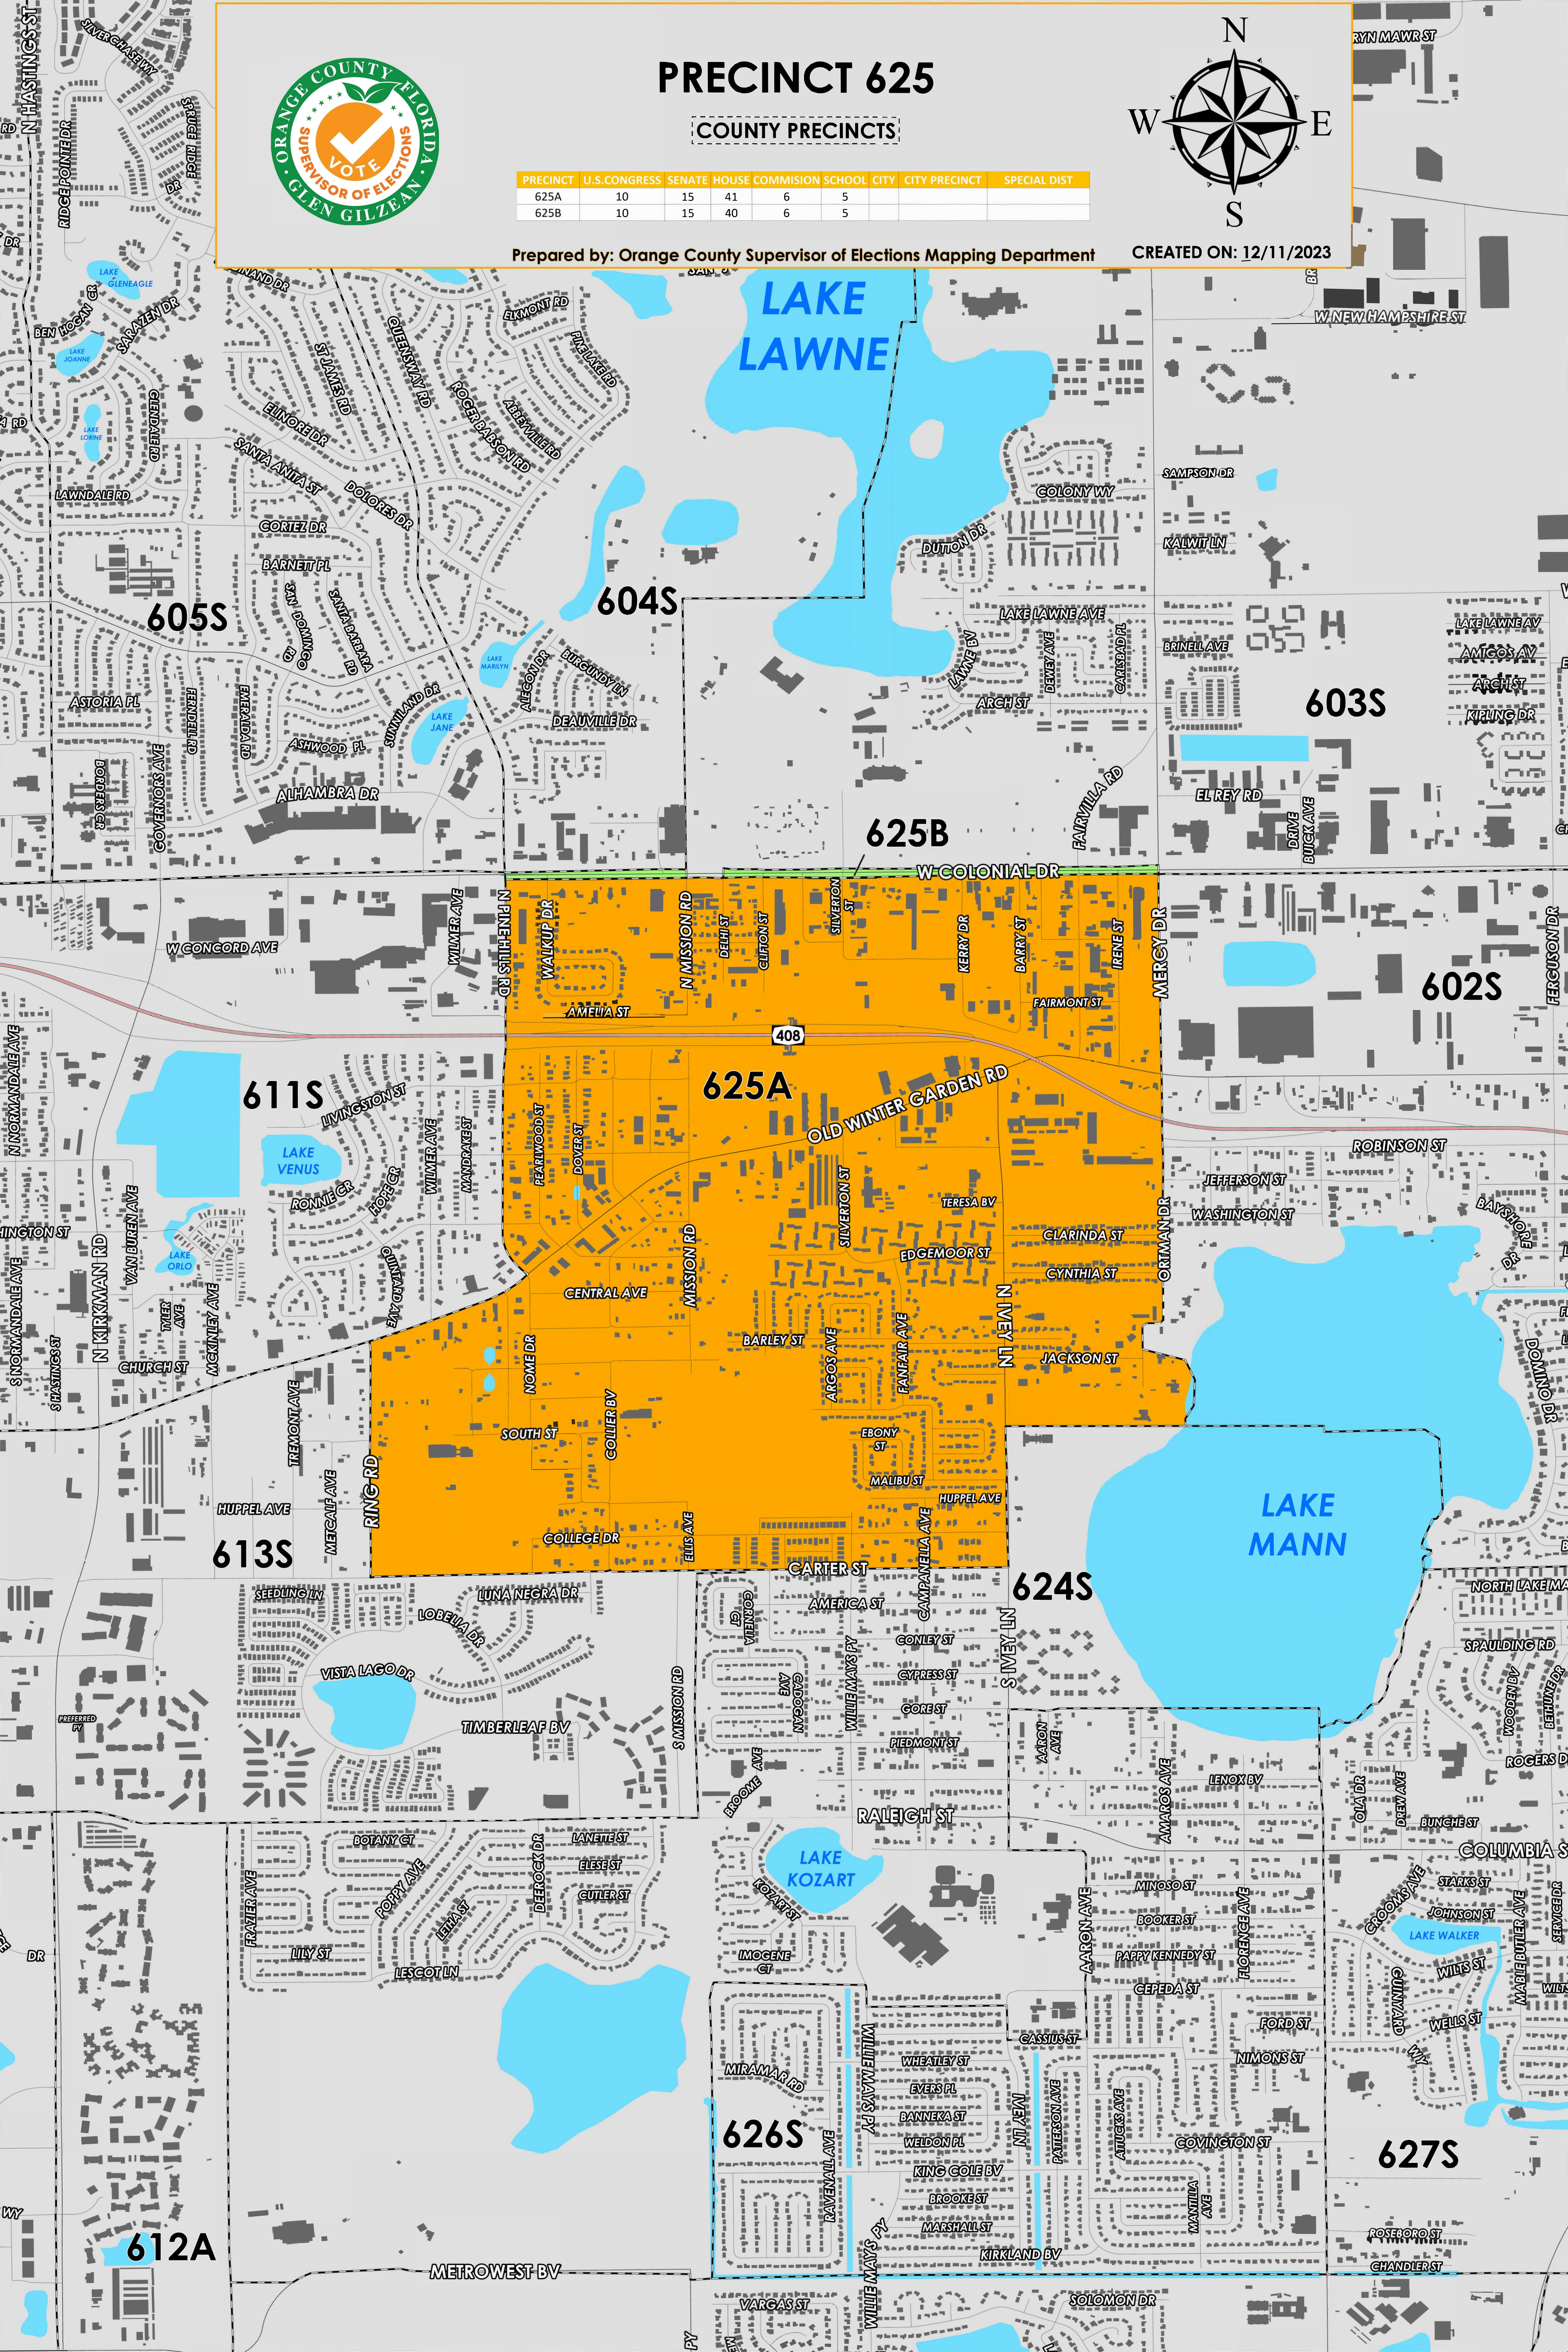

PRECINCT 625

COUNTY PRECINCTS

PRECINCT	U.S. CONGRESS	SENATE	HOUSE COMMISSION	SCHOOL CITY	CITY PRECINCT	SPECIAL DIST
625A	10	15	41	6	5	
625B	10	15	40	6	5	

Prepared by: Orange County Supervisor of Elections Mapping Department

CREATED ON: 12/11/2023

Precinct 625 (2024) northern boundary follows along West Colonial Drive and Old Winter Garden Road. The western boundary follows a road combination of along North Pine Hills Road and Ring Road. The southern boundary follows a road combination of Carter Street and parallel south of West Jackson Street. The eastern boundary follows South Ivey Lane and North Ortman Drive.

Precinct 625 contains sub precincts of:

625A is with district assignments of U.S. Congress 10, State Senate 15, State House 41, County Commission 6, and School Board 5.

625B is with district assignments of U.S. Congress 10, State Senate 15, State House 40, County Commission 6, and School Board 5.

This map was produced by the Orange County Supervisor of Elections Mapping Department. Additional voter information can be found [on our website](#).