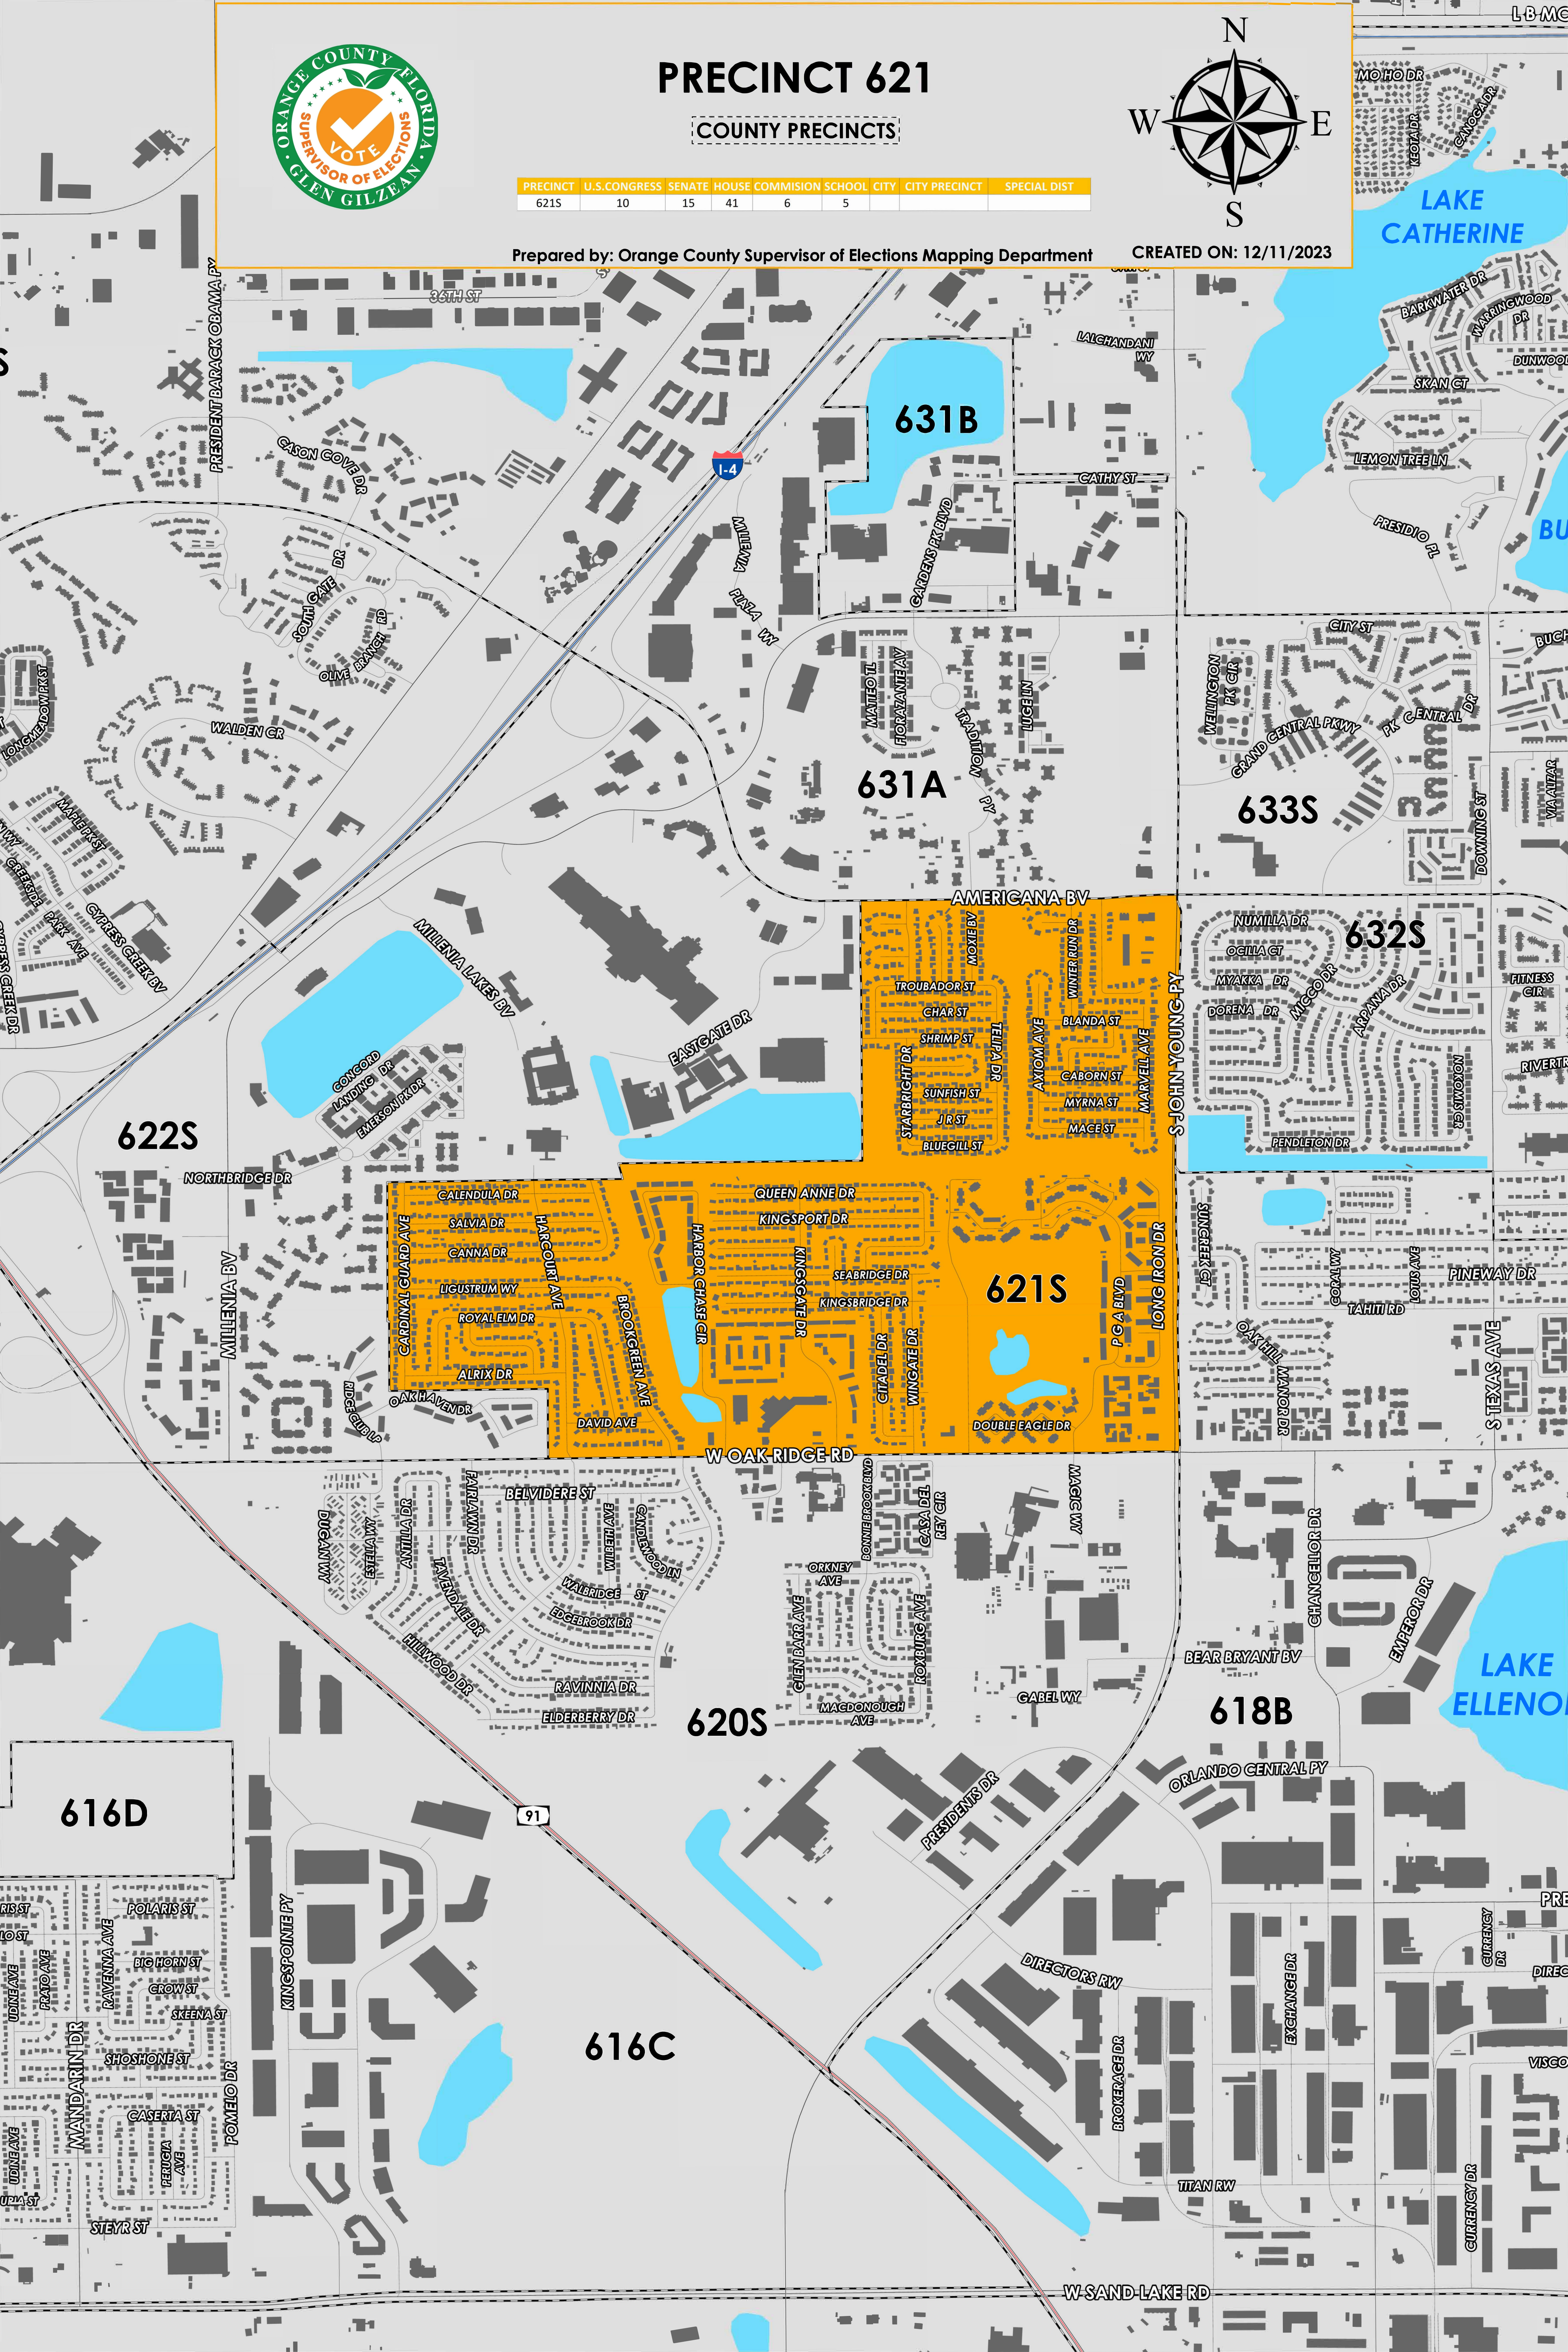

PRECINCT 621

COUNTY PRECINCTS

PRECINCT	U.S. CONGRESS	SENATE	HOUSE COMMISSION	SCHOOL	CITY	CITY PRECINCT	SPECIAL DIST
621S	10	15	41	6	5		

Prepared by: Orange County Supervisor of Elections Mapping Department

CREATED ON: 12/11/2023

631B

631A

633S

632S

622S

621S

620S

618B

616D

616C

LB-MC

Precinct 621 (2024) northern boundary follows a road combination of Conroy Road and parallel north of Queen Anne Drive and Calendula Drive. The western boundary follows a road combination parallel west of Moonglow Boulevard, Starbright Drive, and Cardinal Guard Avenue then extends parallel west of Harcourt Avenue. The southern boundary follows West Oak Ridge Road. The eastern boundary follows alongside South John Young Parkway.

This map was produced by the Orange County Supervisor of Elections Mapping Department. Additional voter information can be found [on our website](#).