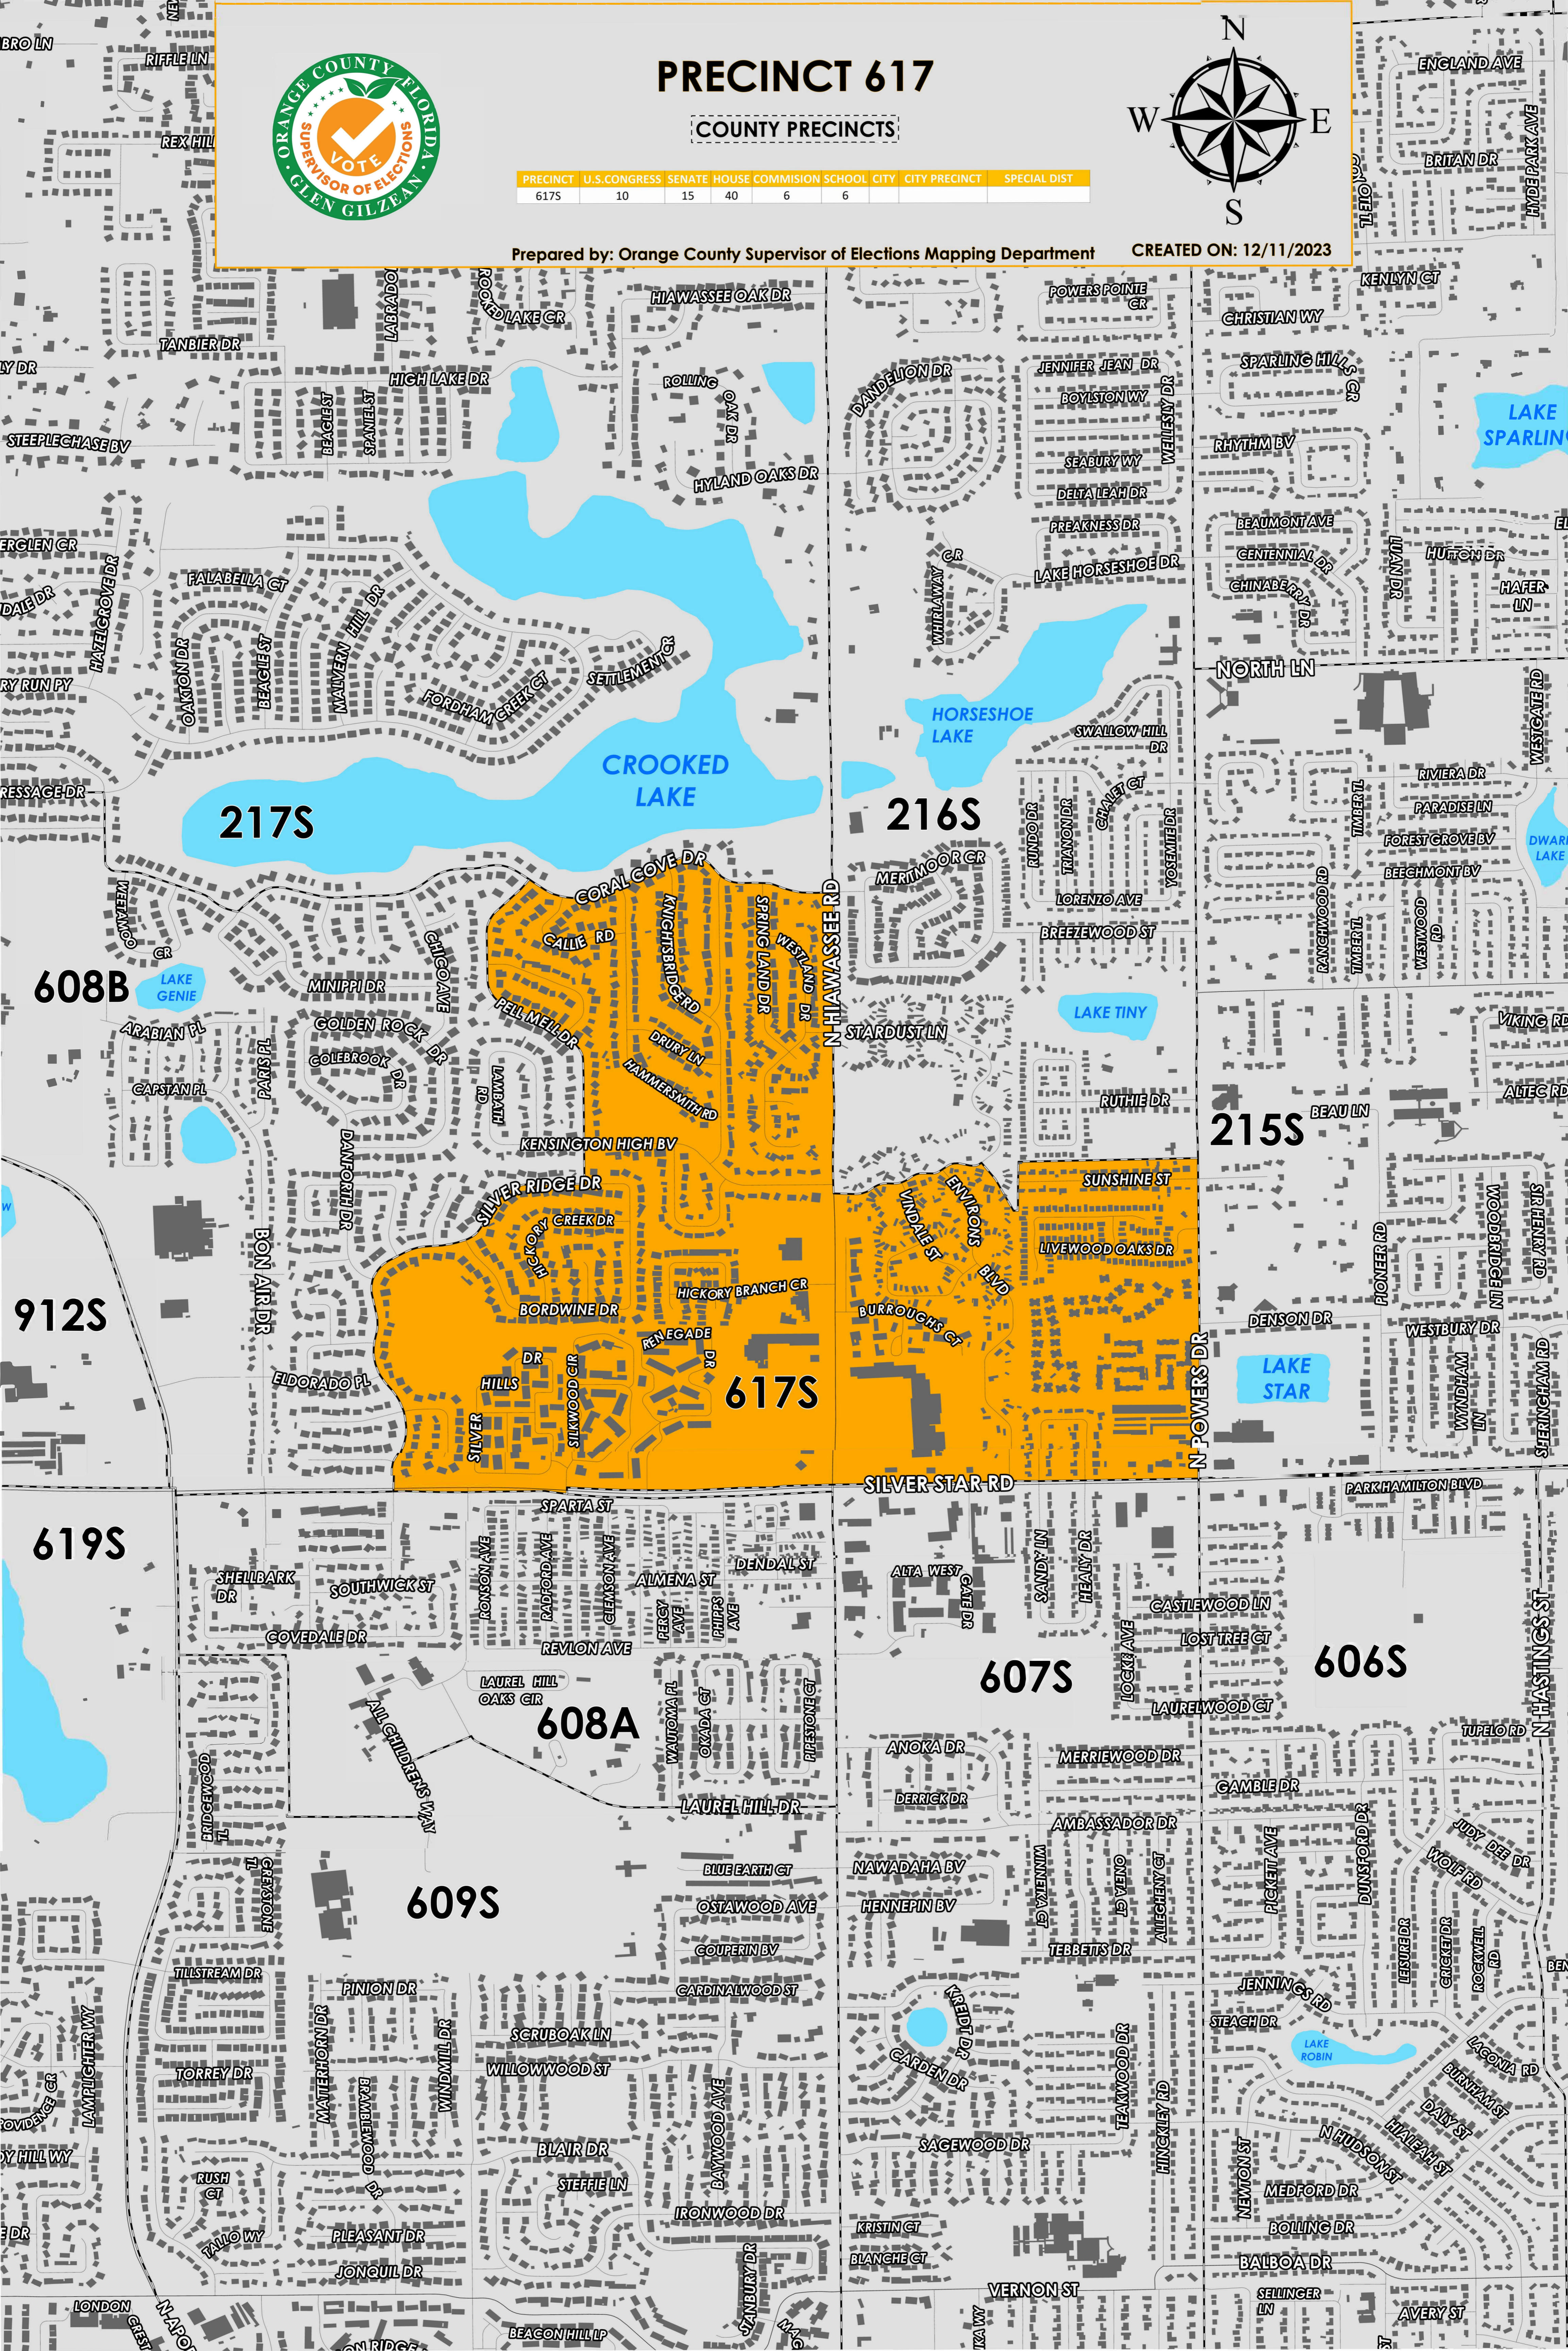

PRECINCT 617

COUNTY PRECINCTS

PRECINCT	U.S. CONGRESS	SENATE	HOUSE COMMISSION	SCHOOL CITY	CITY PRECINCT	SPECIAL DIST
617S	10	15	40	6	6	

Prepared by: Orange County Supervisor of Elections Mapping Department

CREATED ON: 12/11/2023

Precinct 617 (2024) northern boundary follows a road combination parallel north of Sunshine Street, Stardust Lane and Coral Cove Drive. The western boundary follows Pell Mell Drive and extends to Silver Ridge Drive. The southern boundary follows along Silver Star Road. The eastern boundary follows a combination of North Powers Drive and North Hiawasse Road.

Precinct 617S is with district assignments of U.S. Congress 10, State Senate 15, State House 40, County Commission 6, and School Board 6.

For more detailed views of other county and municipal precincts, [visit the District and Precinct Maps page](#). For more information about precinct boundaries, contact the [Orange County Supervisor of Elections office](#)

This map was produced by the Orange County Supervisor of Elections Mapping Department. Additional voter information can be found [on our website](#).