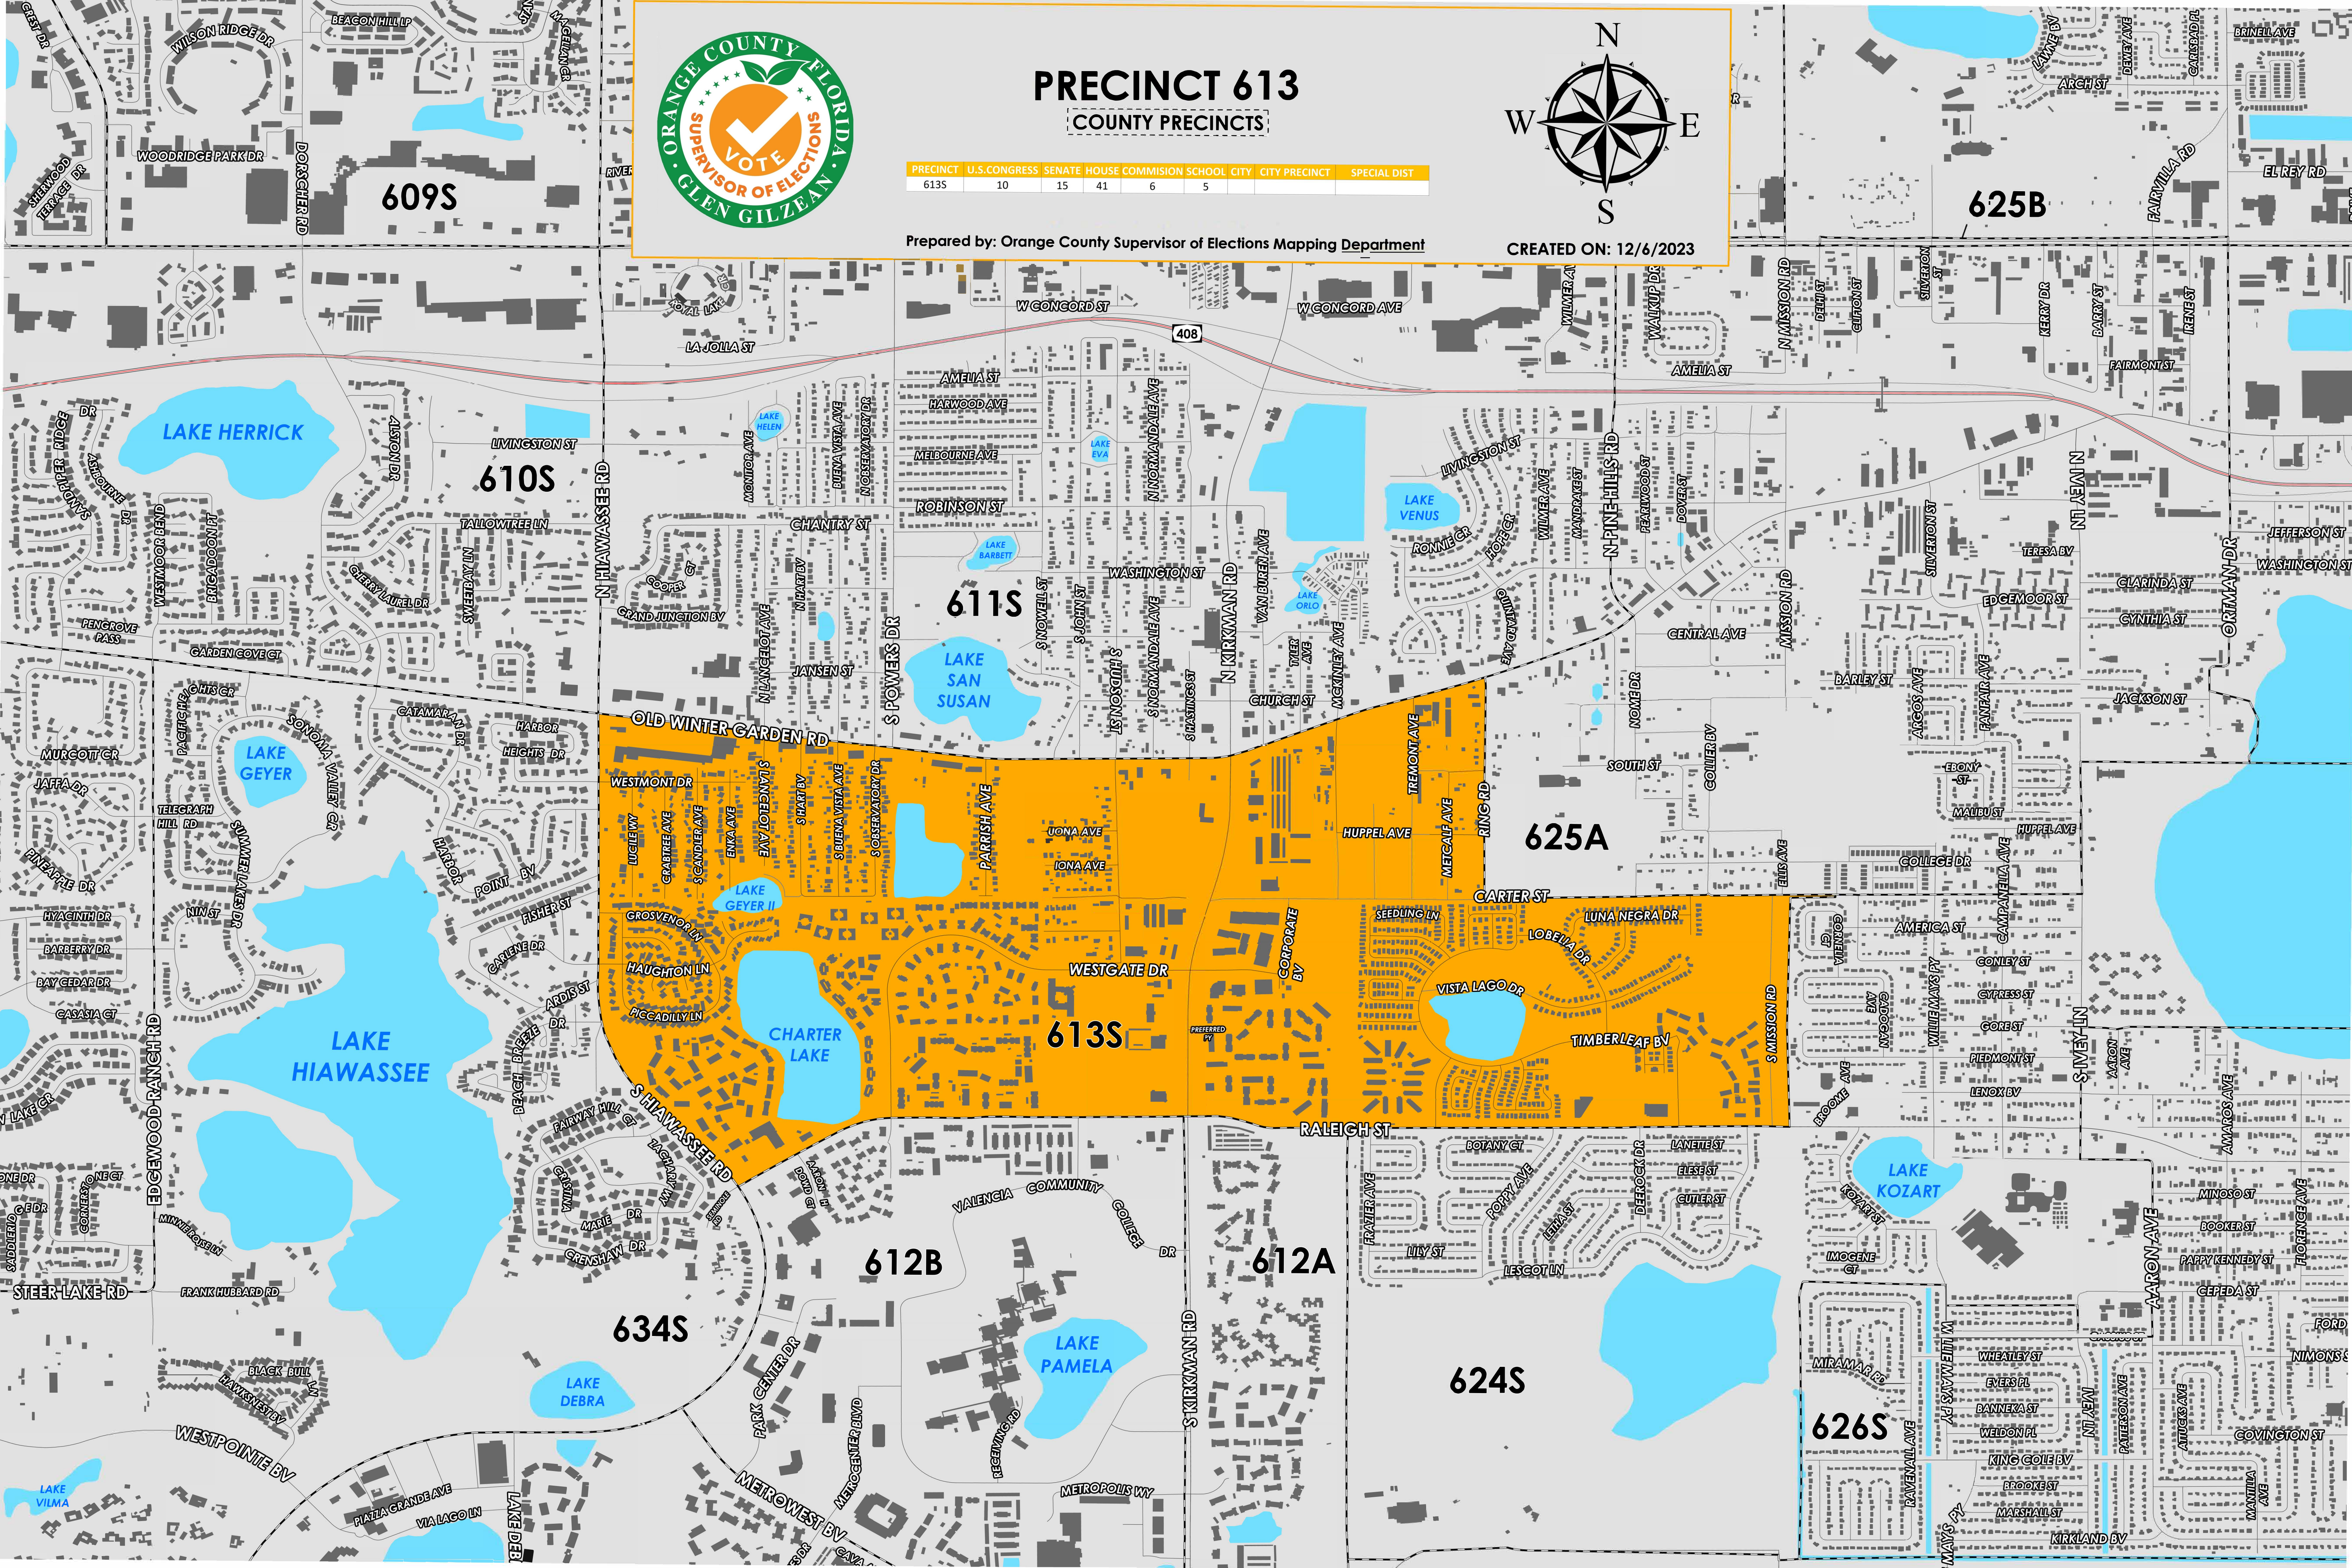

# PRECINCT 613

COUNTY PRECINCTS

PRECINCT	U.S. CONGRESS	SENATE	HOUSE COMMISSION	SCHOOL CITY	CITY PRECINCT	SPECIAL DIST
613S	10	15	41	6	5	

Prepared by: Orange County Supervisor of Elections Mapping Department

CREATED ON: 12/6/2023

Precinct 613 (2024) northern boundary follows a combination of Carter Street and Old Winter Garden Road. The western boundary follows South Hiawasse Road. The southern boundary follows Raleigh Street. The eastern boundary follows a combination of parallel east of South Mission Road and Ring Road.

Precinct 613S is with district assignments of U.S. Congress 10, State Senate 15, State House 41, County Commission 6, and School Board 5.

For more detailed views of other county and municipal precincts, [visit the District and Precinct Maps page](#). For more information about precinct boundaries, contact the [Orange County Supervisor of Elections office](#)

This map was produced by the Orange County Supervisor of Elections Mapping Department. Additional voter information can be found [on our website](#).