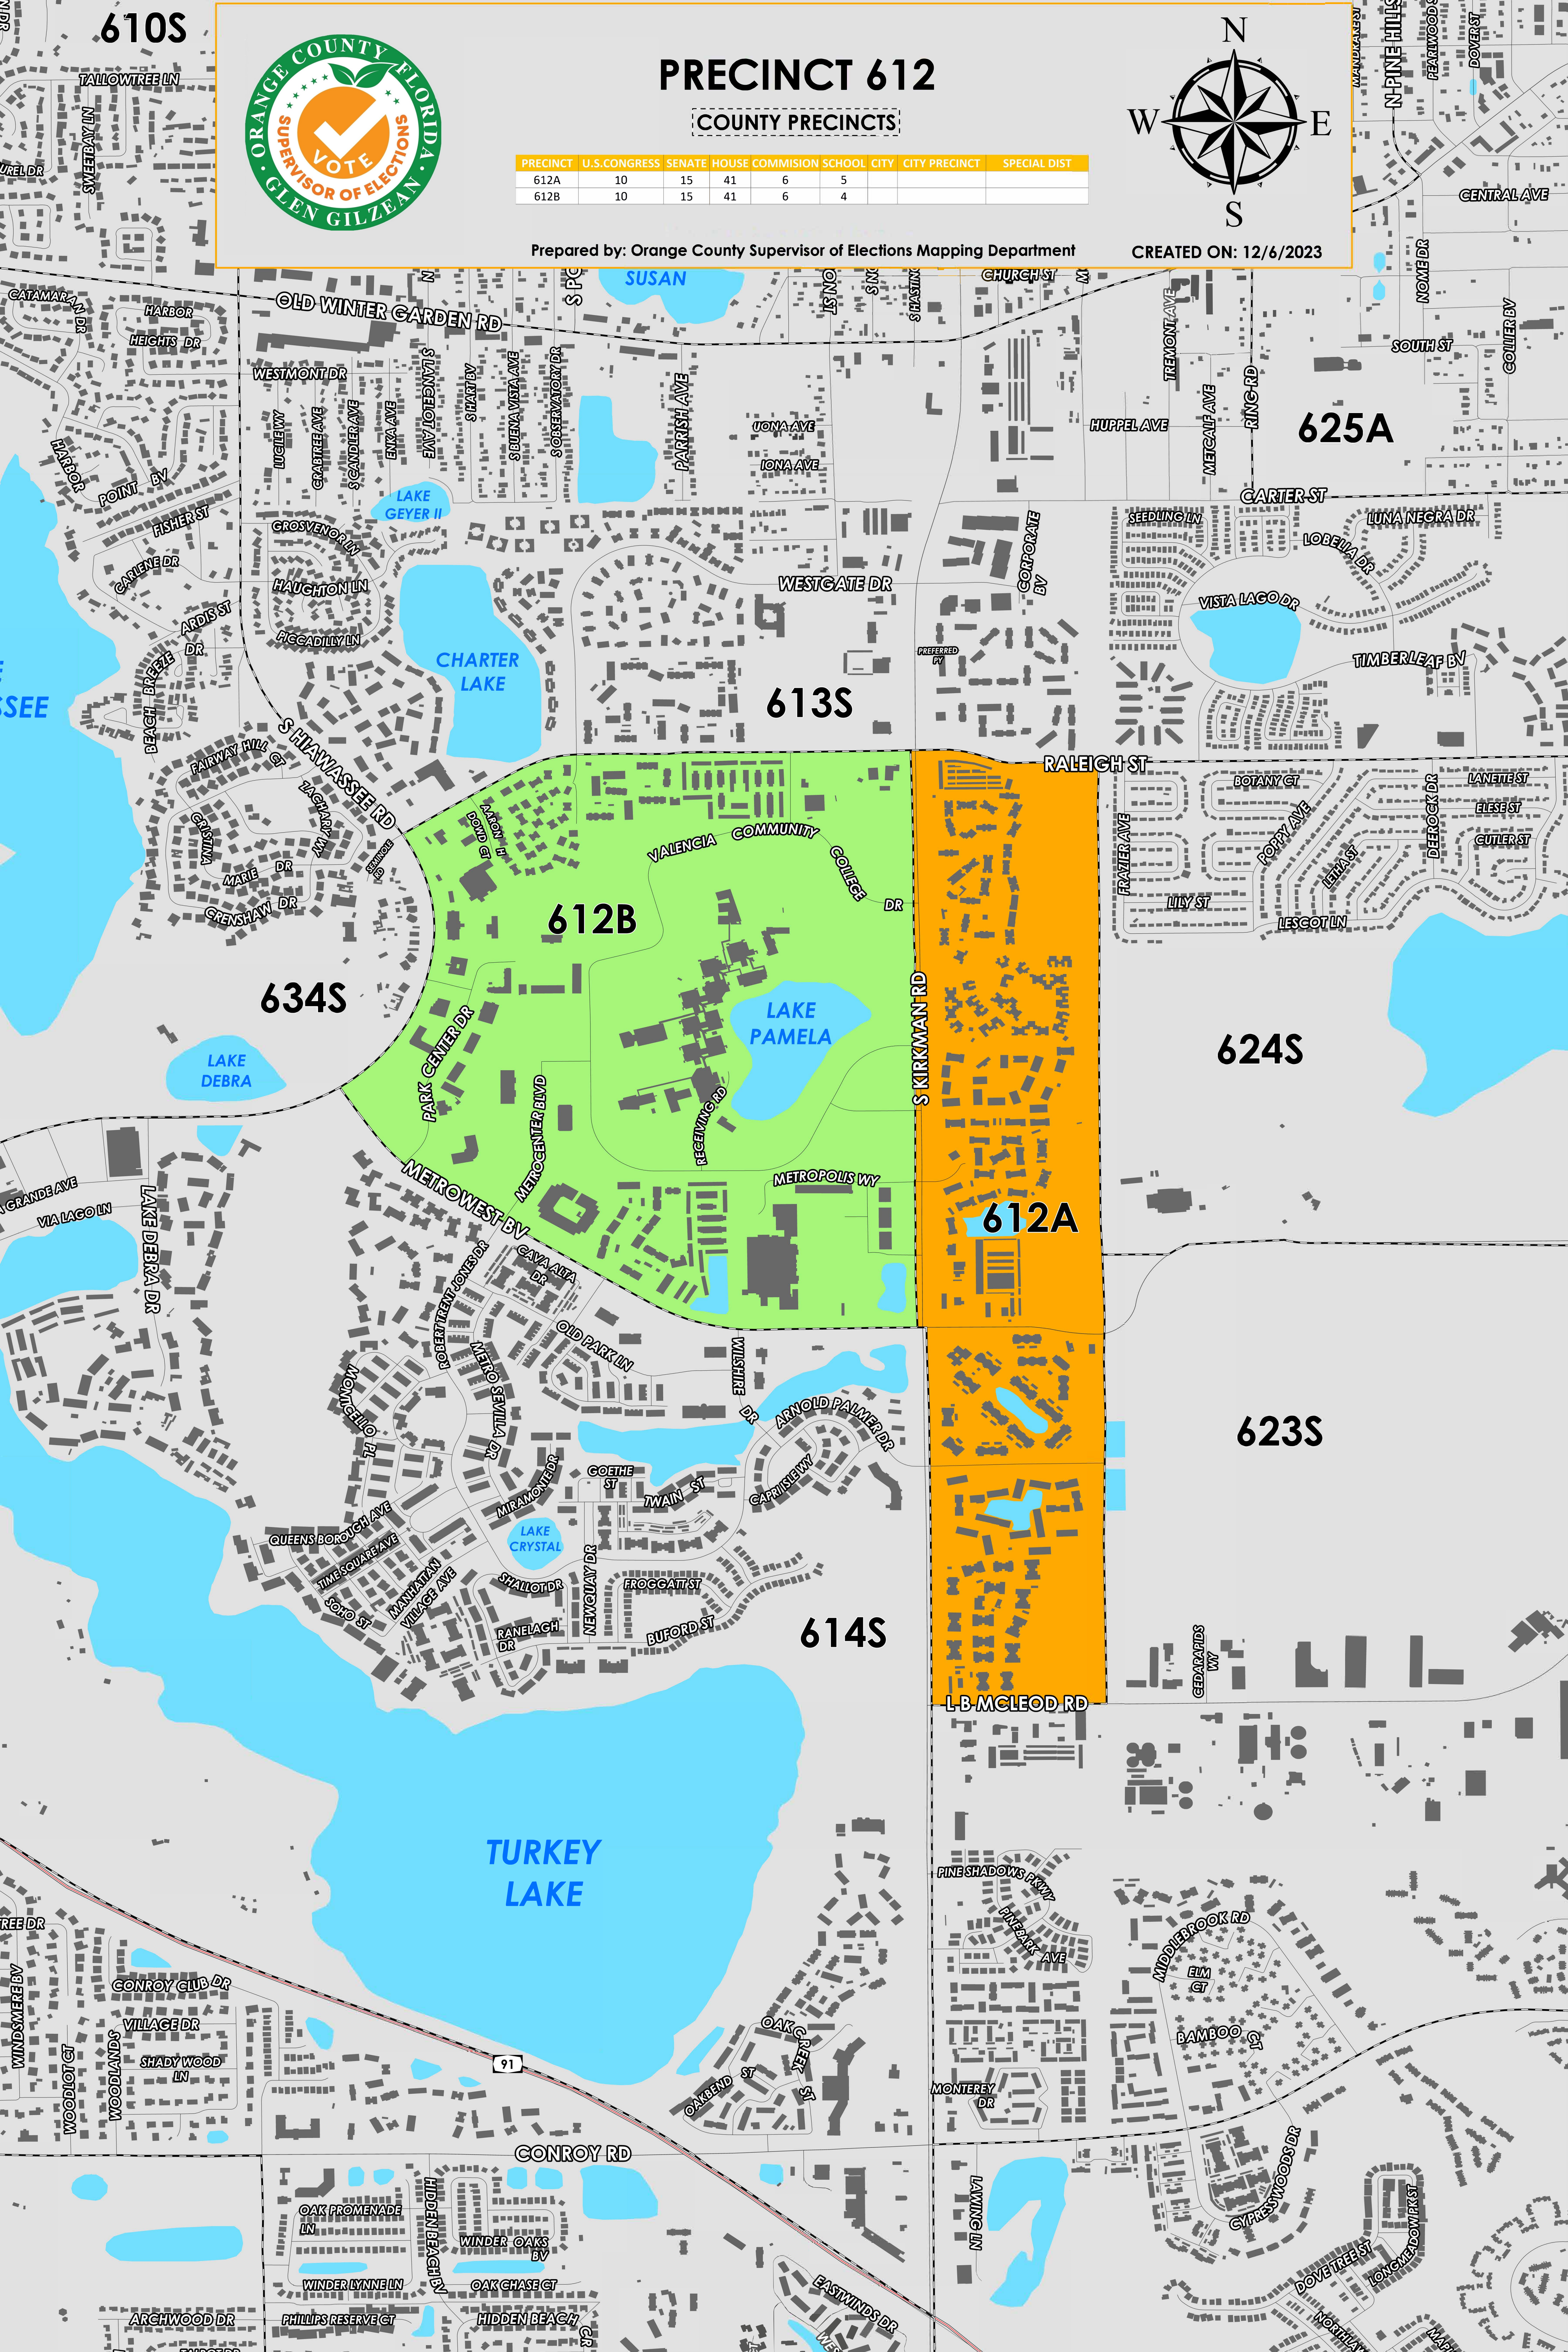

610S

PRECINCT 612

COUNTY PRECINCTS

PRECINCT	U.S. CONGRESS	SENATE	HOUSE	COMMISSION	SCHOOL	CITY	CITY PRECINCT	SPECIAL DIST
612A	10	15	41	6	5			
612B	10	15	41	6	4			

Prepared by: Orange County Supervisor of Elections Mapping Department

CREATED ON: 12/6/2023

612B

612A

613S

614S

624S

623S

625A

634S

610S

Precinct 612 (2024) northern boundary follows Raleigh Street. The western boundary follows a combination of South Hiawassee Road and South Kirkman Road. The southern boundary follows a combination of Metrowest Boulevard and L.B. McLeod. The eastern boundary follows parallel east of South Kirkman Road.

This map was produced by the Orange County Supervisor of Elections Mapping Department. Additional voter information can be found [on our website](#).