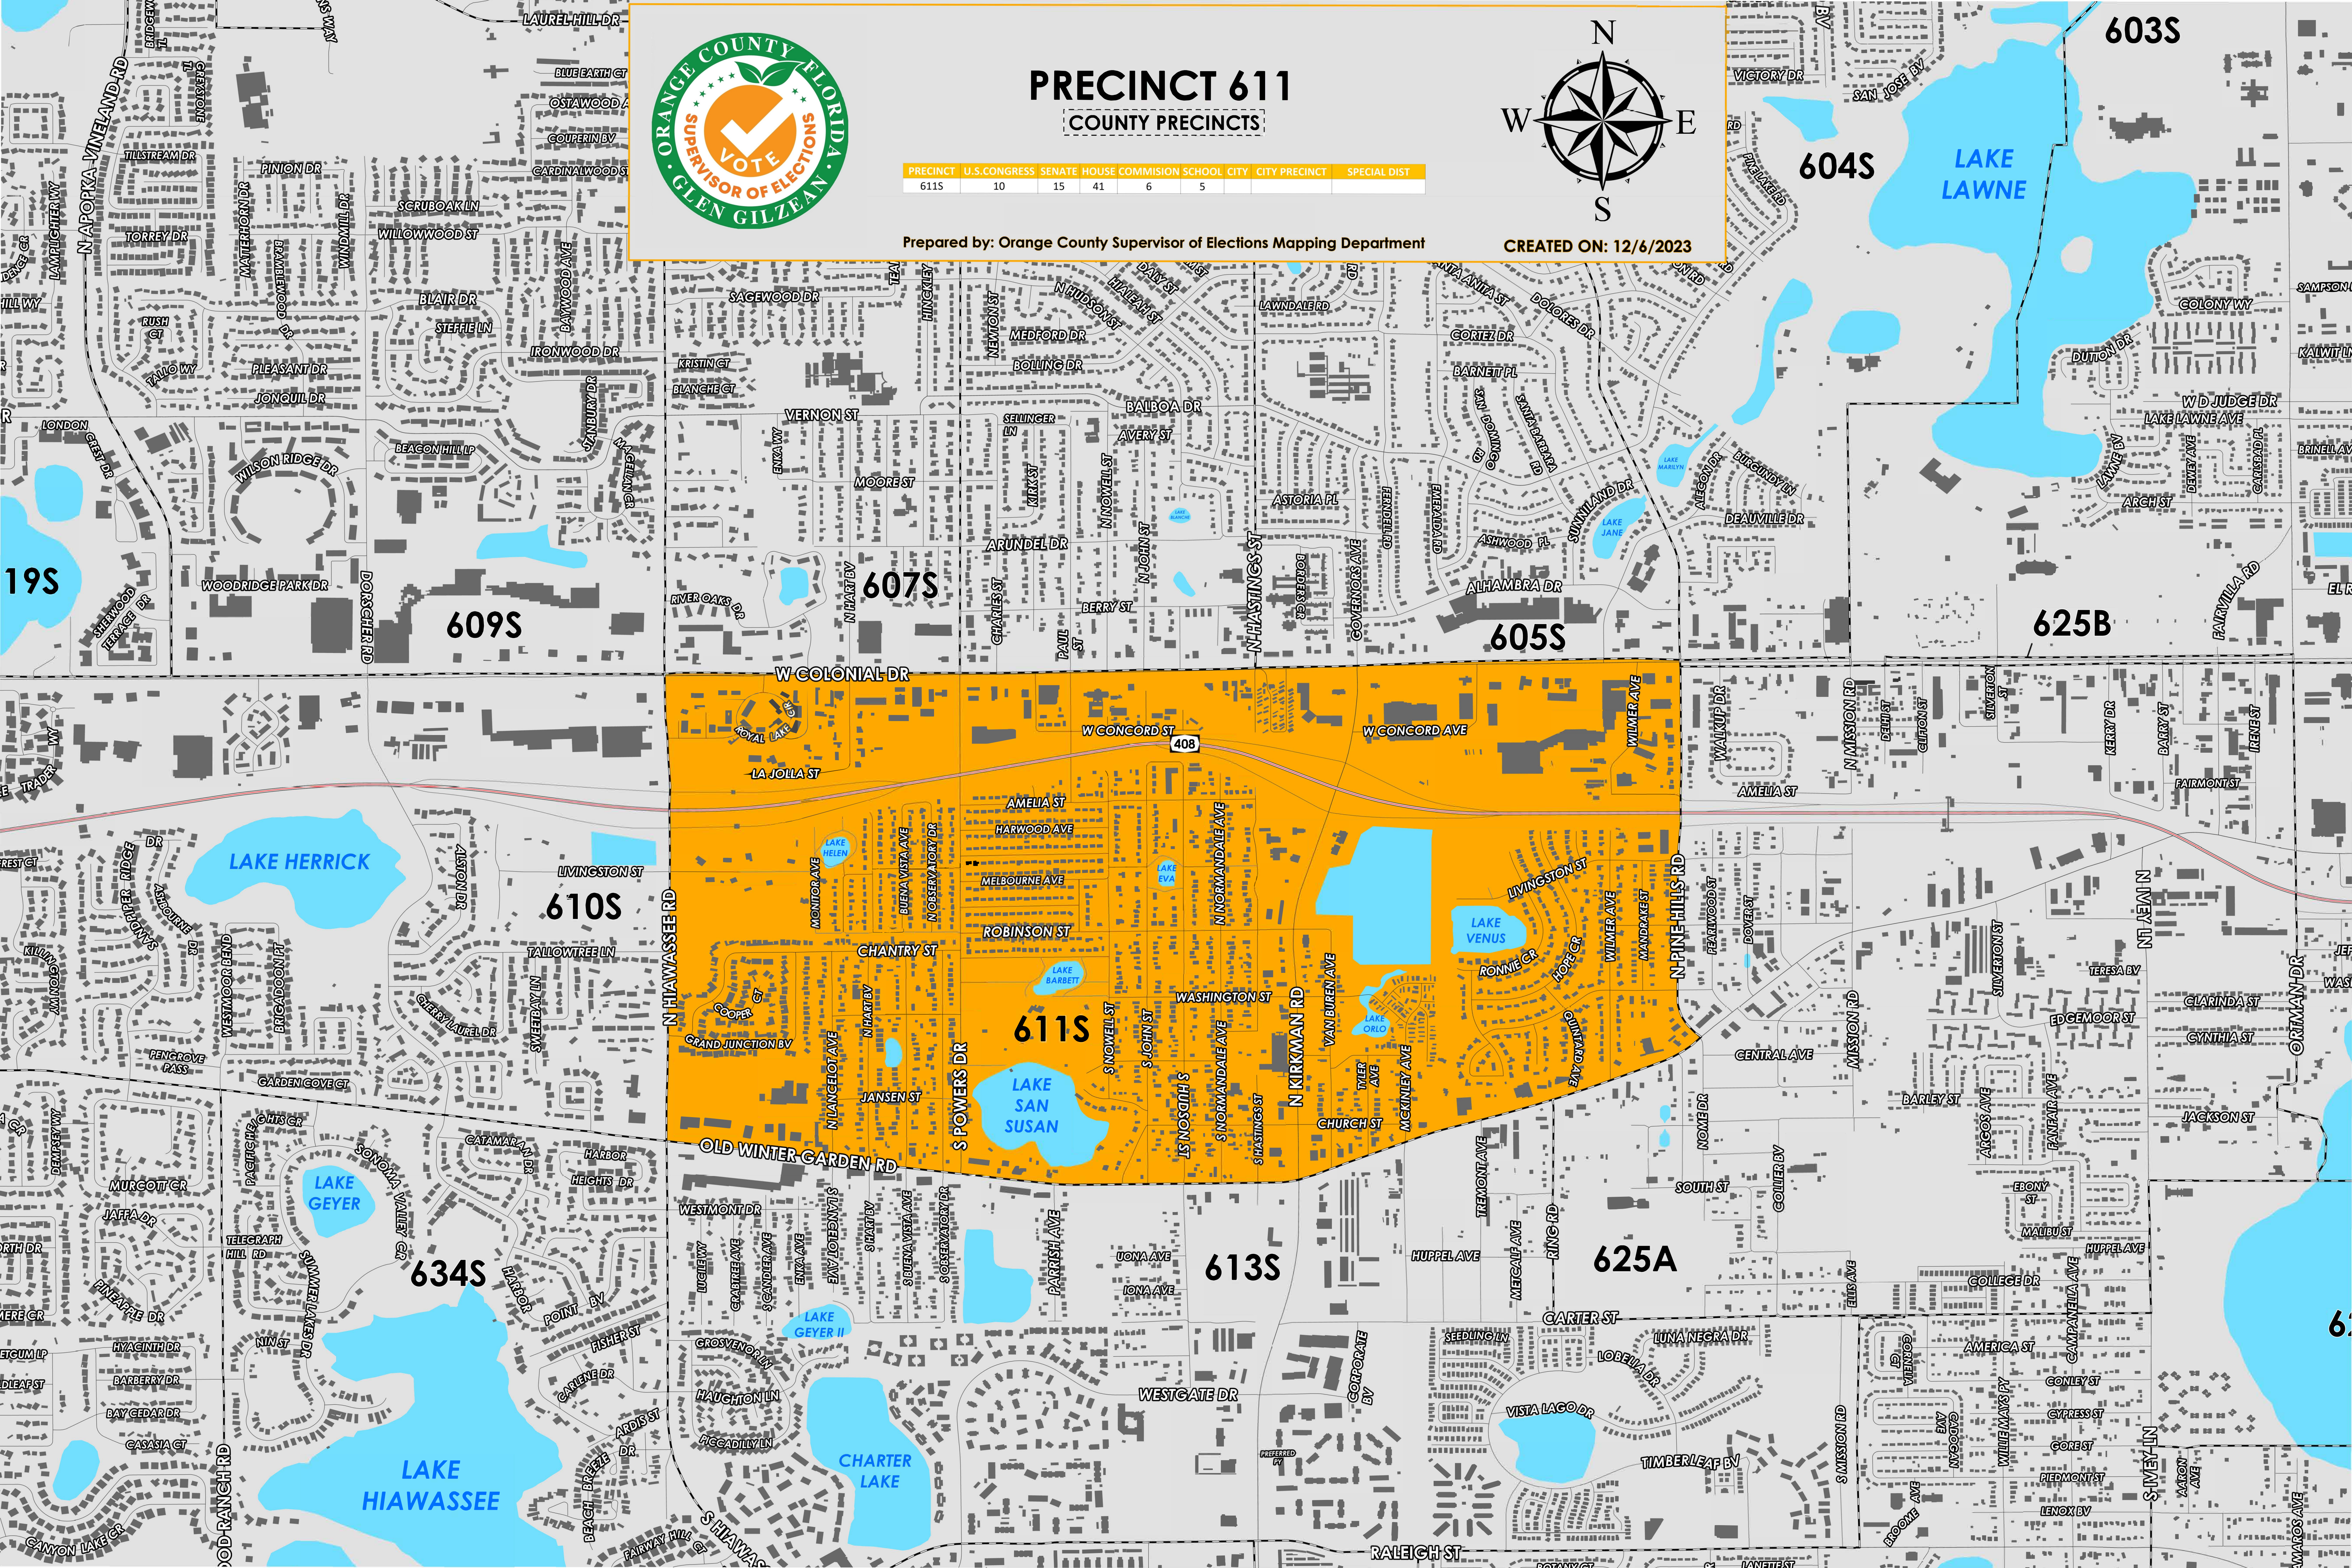

PRECINCT 611

COUNTY PRECINCTS

PRECINCT	U.S. CONGRESS	SENATE	HOUSE	COMMISSION	SCHOOL	CITY	CITY PRECINCT	SPECIAL DIST
611S	10	15	41	6	5			

Prepared by: Orange County Supervisor of Elections Mapping Department

CREATED ON: 12/6/2023

Precinct 611 (2024) northern boundary follows West Colonial Drive. The western boundary follows South Hiawassee Road. The southern boundary follows Old Winder Garden Road. The eastern boundary follows North Pine Hills Road.

Precinct 611 contains a sub precinct of:

611S is with district assignments of U.S. Congress 10, State Senate 15, State House 41, County Commission 6, and School Board 5.

For more detailed views of other county and municipal precincts, [visit the District and Precinct Maps page](#). For more information about precinct boundaries, contact the [Orange County Supervisor of Elections office](#)

This map was produced by the Orange County Supervisor of Elections Mapping Department. Additional voter information can be found [on our website](#).