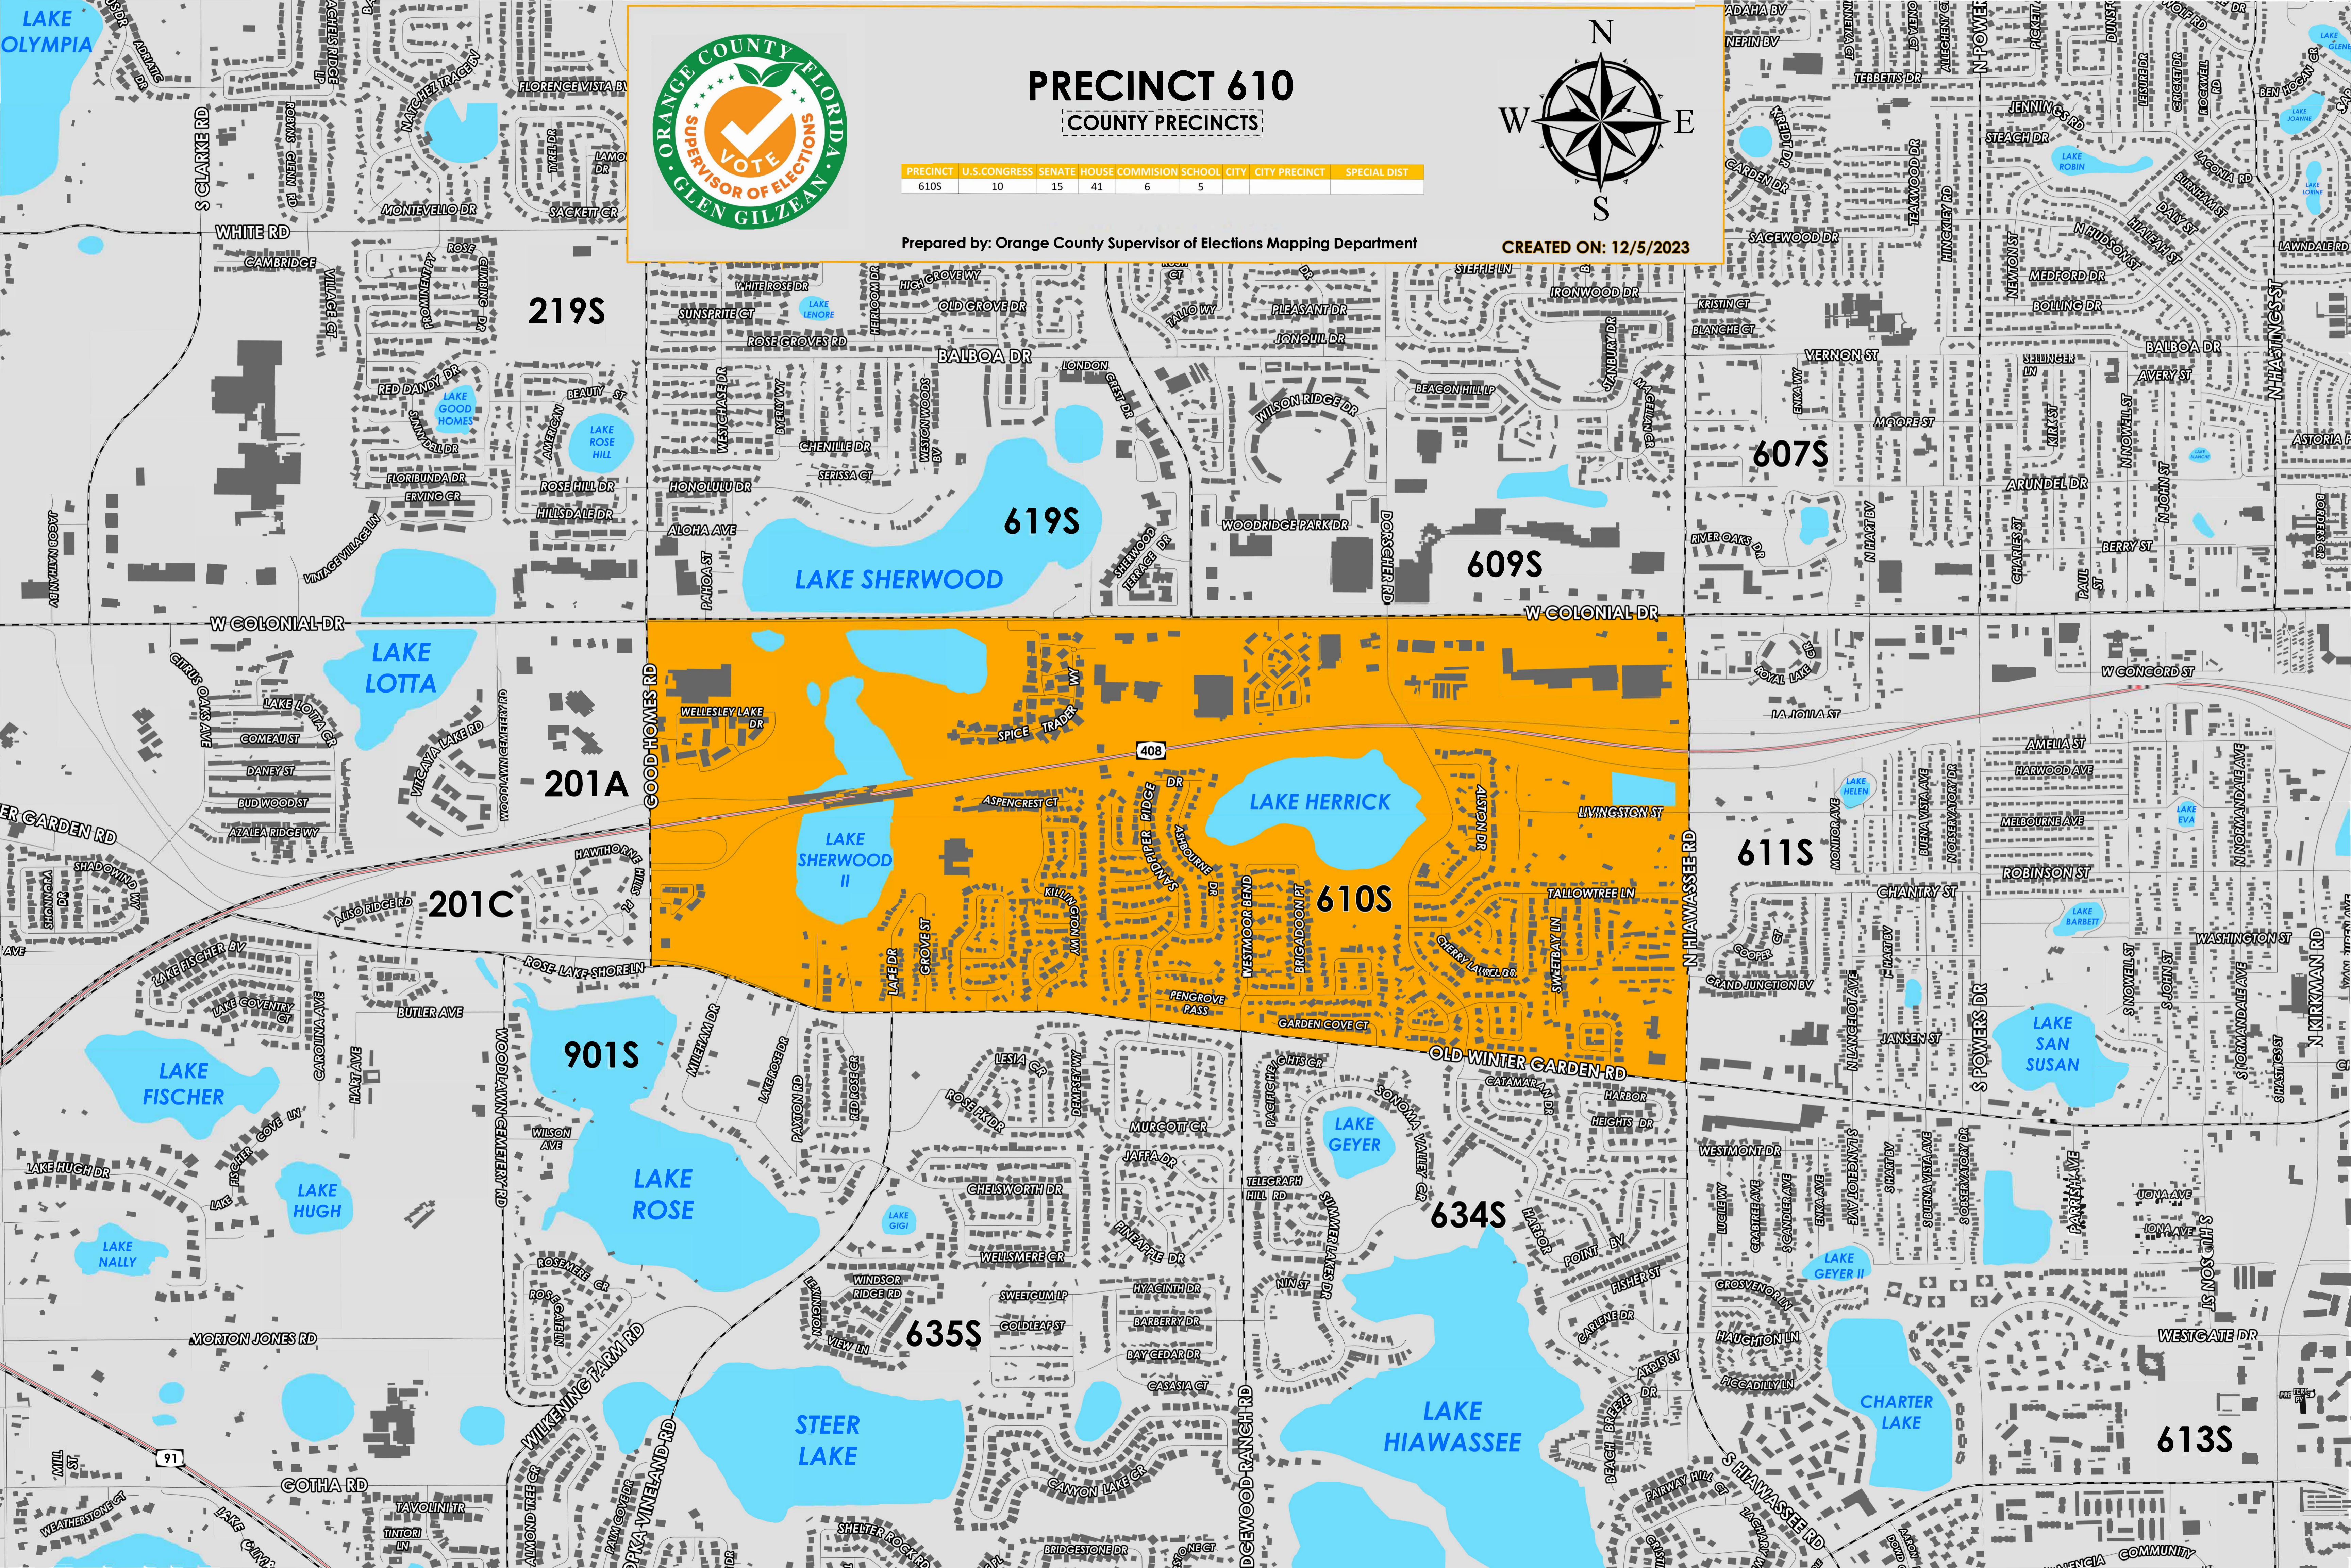

PRECINCT 610

COUNTY PRECINCTS

PRECINCT	U.S. CONGRESS	SENATE	HOUSE COMMISSION	SCHOOL	CITY	CITY PRECINCT	SPECIAL DIST
610S	10	15	41	6	5		

Prepared by: Orange County Supervisor of Elections Mapping Department

CREATED ON: 12/5/2023

219S

619S

609S

607S

201A

201C

610S

611S

901S

635S

634S

613S

Precinct 610 (2024) northern boundary follows West Colonial Drive. The western boundary follows Good Homes Road. The southern boundary follows along Old Winder Garden Road. The eastern boundary follows South Hiawassee Road.

This map was produced by the Orange County Supervisor of Elections Mapping Department. Additional voter information can be found [on our website](#).