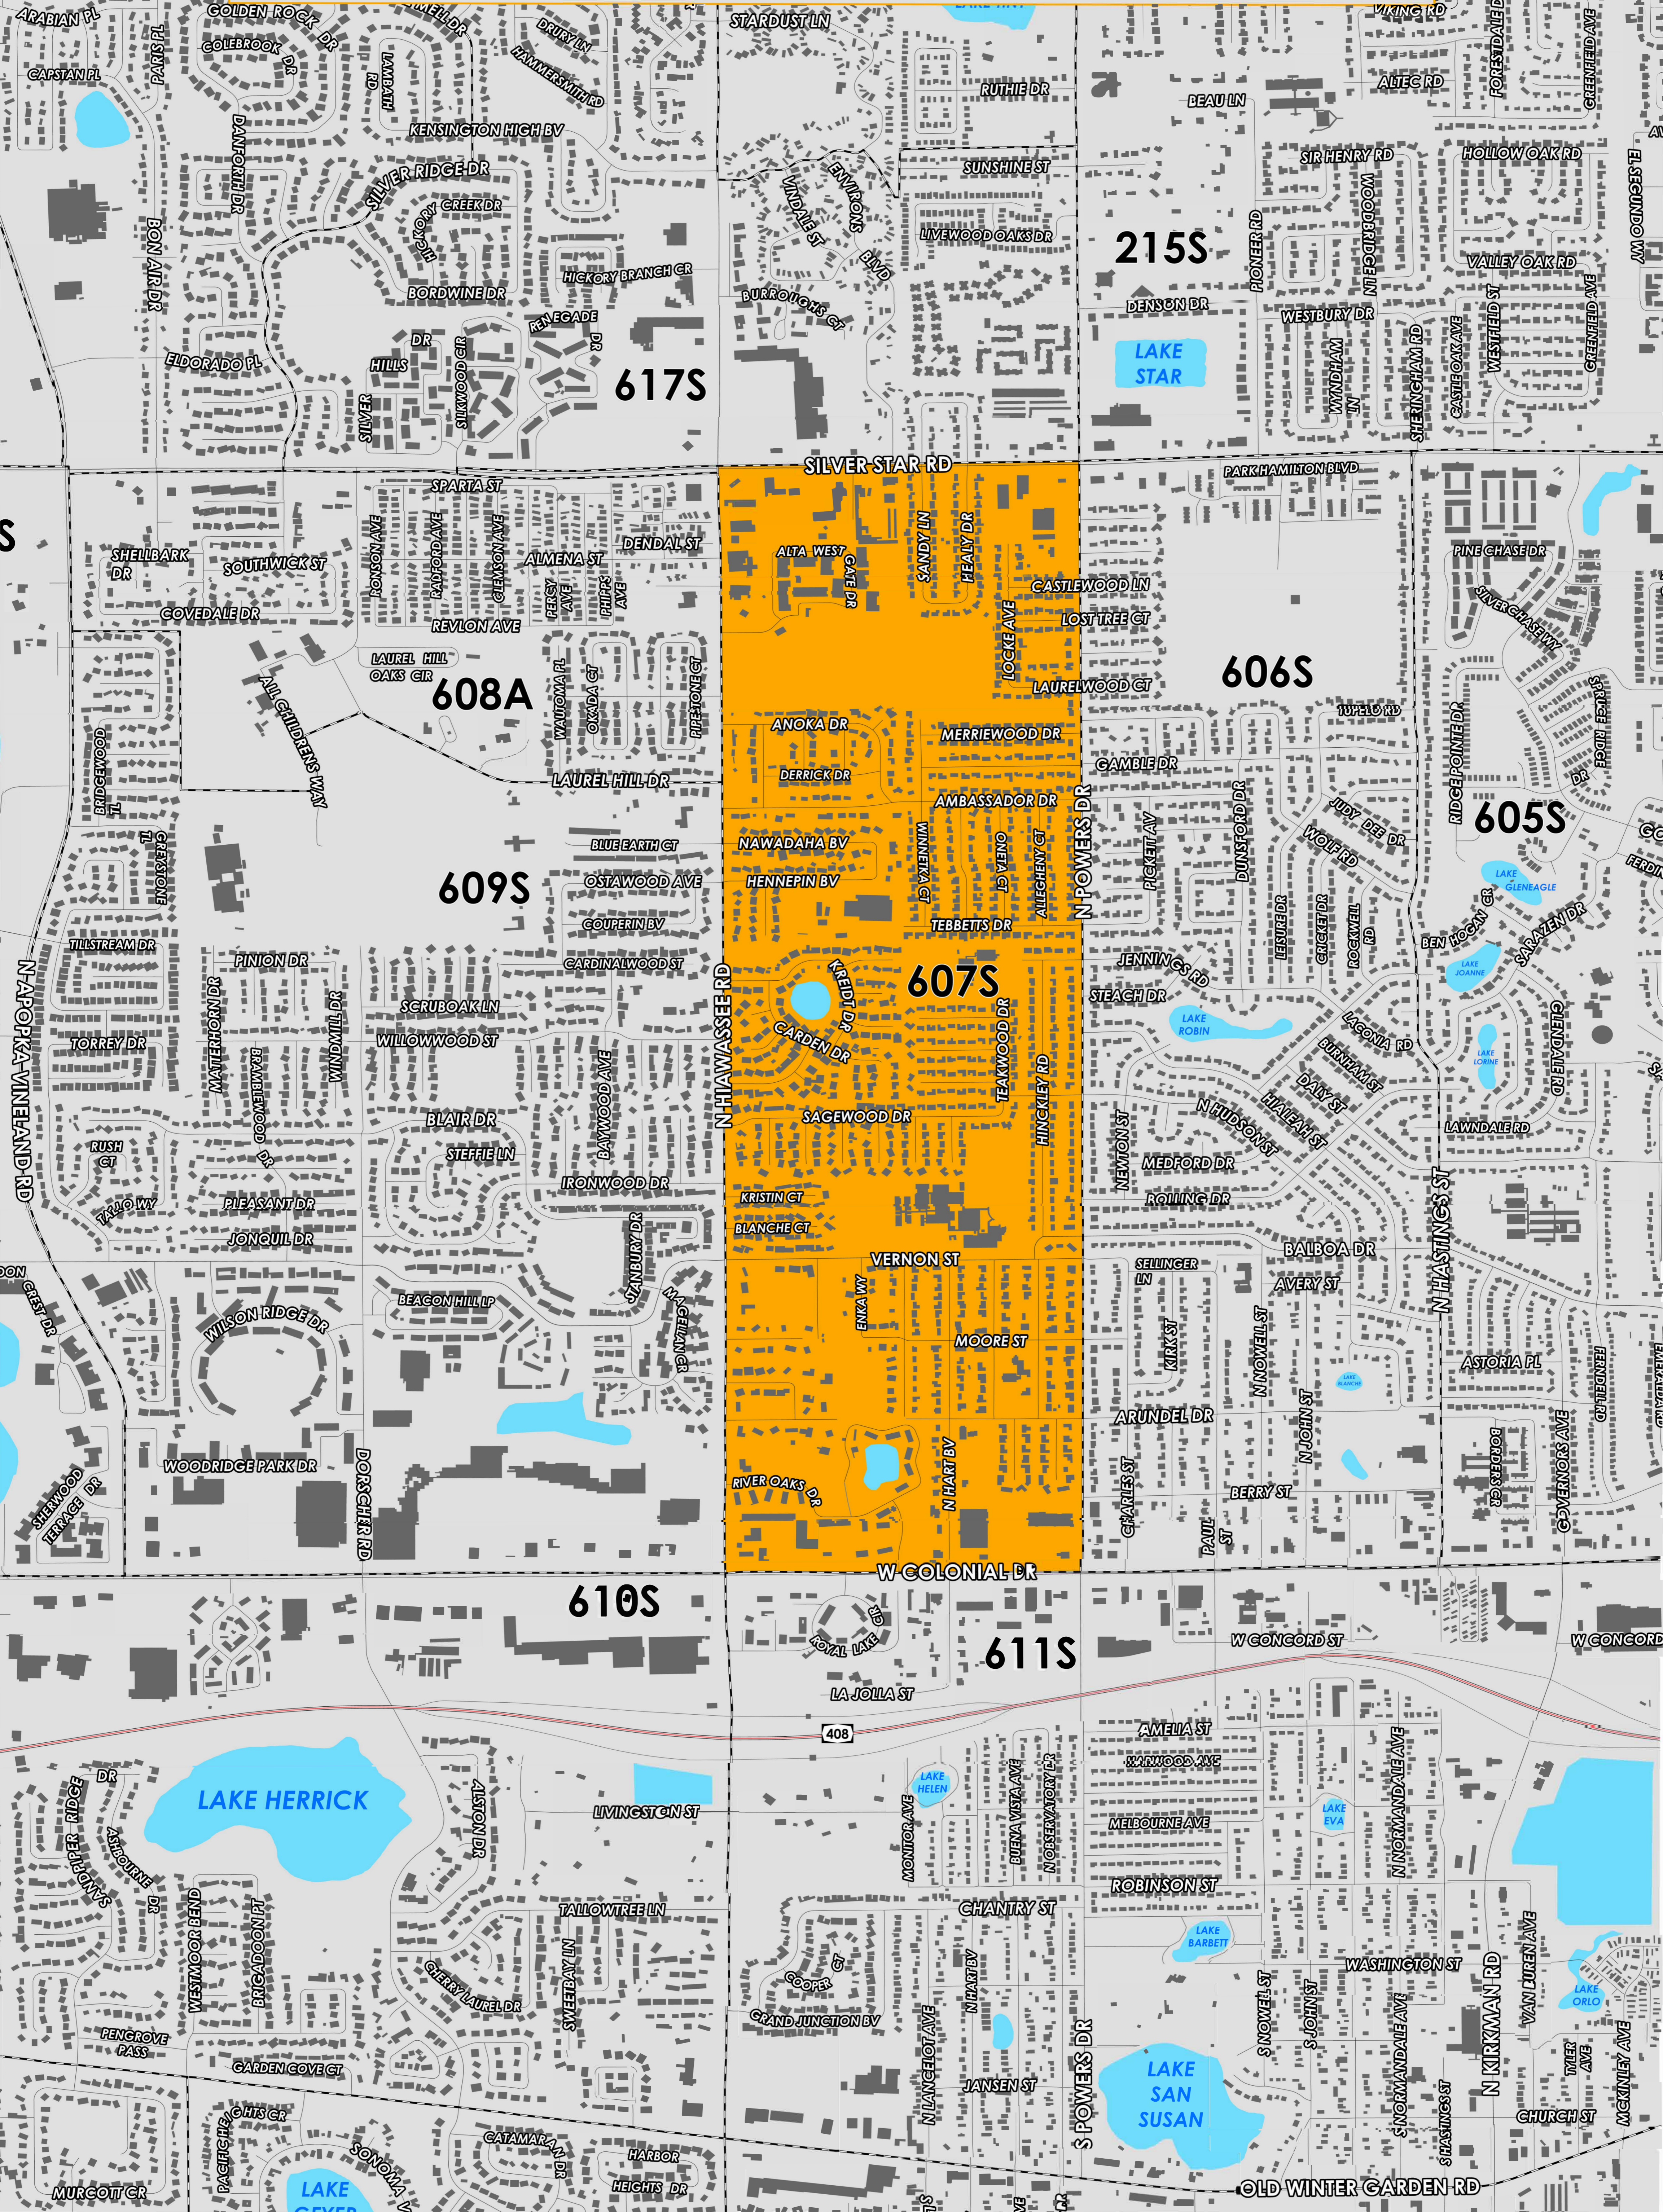

PRECINCT 607

COUNTY PRECINCTS

PRECINCT	U.S. CONGRESS	SENATE	HOUSE COMMISSION	SCHOOL CITY	CITY PRECINCT	SPECIAL DIST
607S	10	15	40	6	5	

Prepared by: Orange County Supervisor of Elections Mapping Department

CREATED ON: 12/4/2023

Precinct 607 (2024) northern boundary follows along Silver Star Road. The western boundary follows North Hiawassee Road. The southern boundary follows West Colonial Drive. The eastern boundary follows North Powers Drive.

Precinct 607 contains a sub precinct of:

607S is with district assignments of U.S. Congress 10, State Senate 15, State House 40, County Commission 6, and School Board 5.

For more detailed views of other county and municipal precincts, [visit the District and Precinct Maps page](#). For more information about precinct boundaries, contact the [Orange County Supervisor of Elections office](#)

This map was produced by the Orange County Supervisor of Elections Mapping Department. Additional voter information can be found [on our website](#).