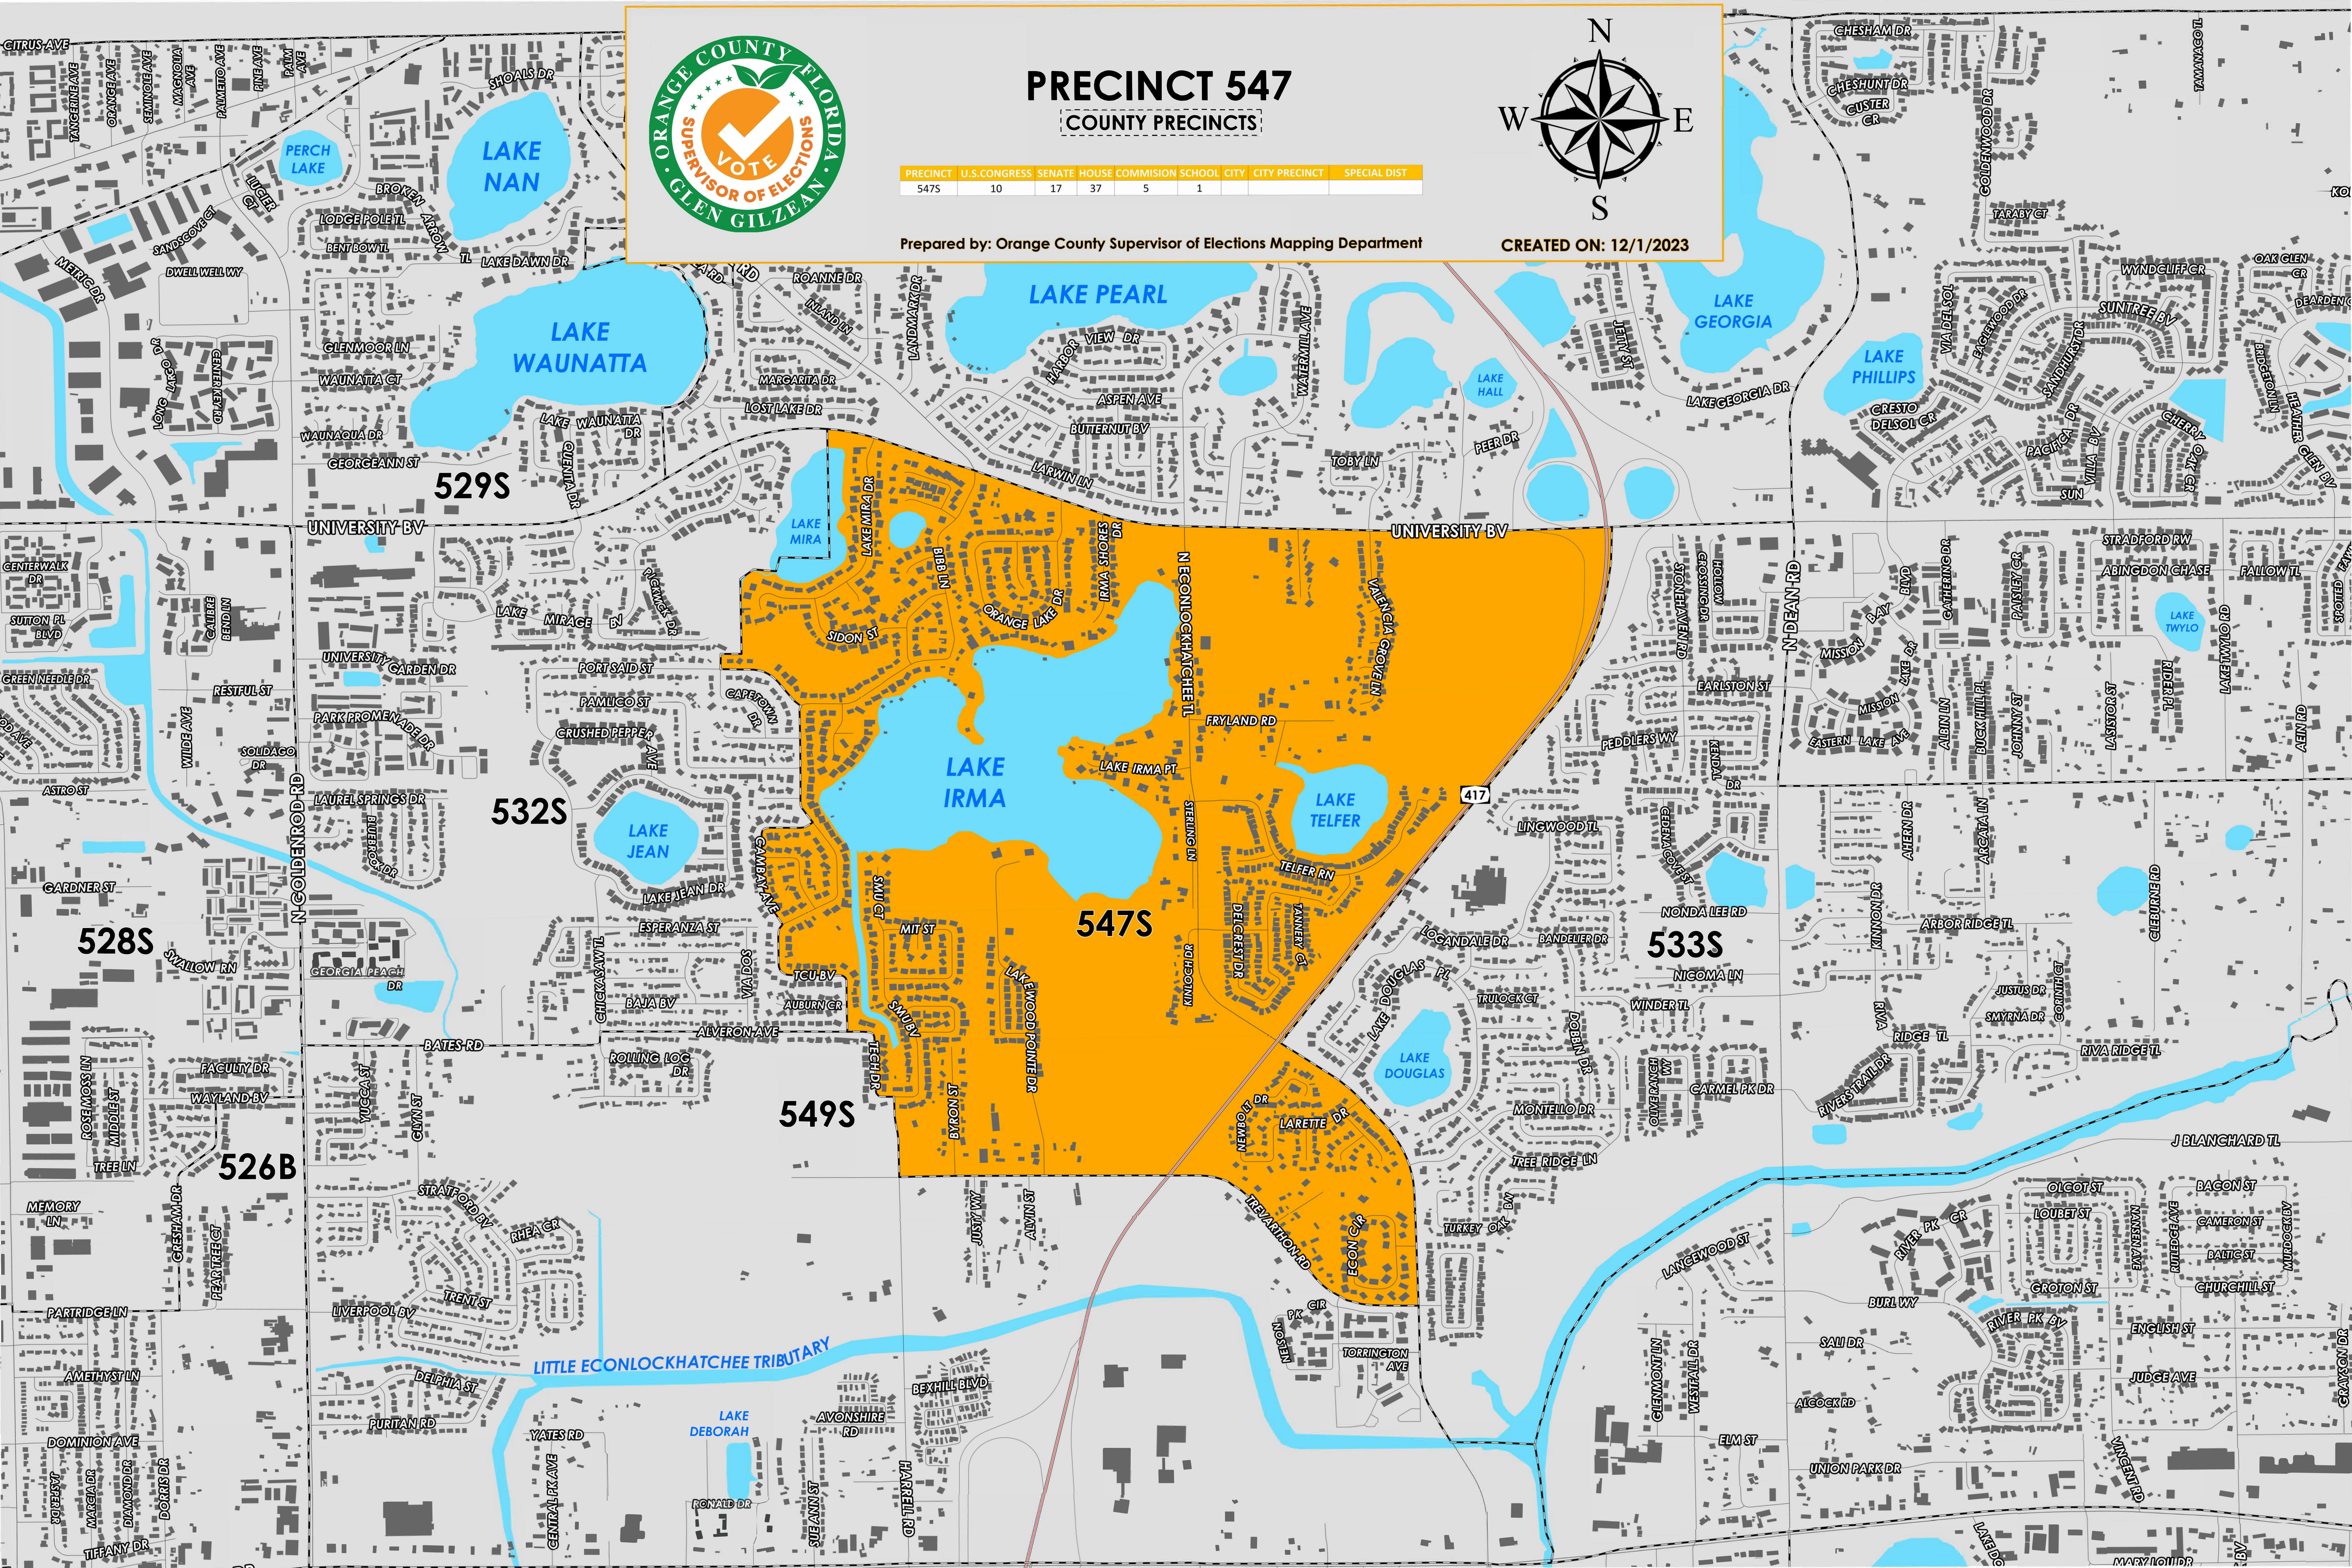

PRECINCT 547

COUNTY PRECINCTS

PRECINCT	U.S. CONGRESS	SENATE	HOUSE	COMMISSION	SCHOOL	CITY	CITY PRECINCT	SPECIAL DIST
547S	10	17	37	5	1			

Prepared by: Orange County Supervisor of Elections Mapping Department

CREATED ON: 12/1/2023

Precinct 547 (2024) northern boundary follows University Boulevard. The western boundary follows east of Lake Mira Drive, Port Said Street, TCU Boulevard, and Cambay Drive then continues along TCU Boulevard and extends to Tech Drive. The southern boundary follows along Trevarthon Road. The eastern boundary follows along North Econlockhatchee Trail and extends alongside State Road 417.

Precinct 547S is with district assignments of U.S. Congress 10, State Senate 17, State House 37, County Commission 5, and School Board 1.

For more detailed views of other county and municipal precincts, [visit the District and Precinct Maps page](#). For more information about precinct boundaries, contact the [Orange County Supervisor of Elections office](#)

This map was produced by the Orange County Supervisor of Elections Mapping Department. Additional voter information can be found [on our website](#).