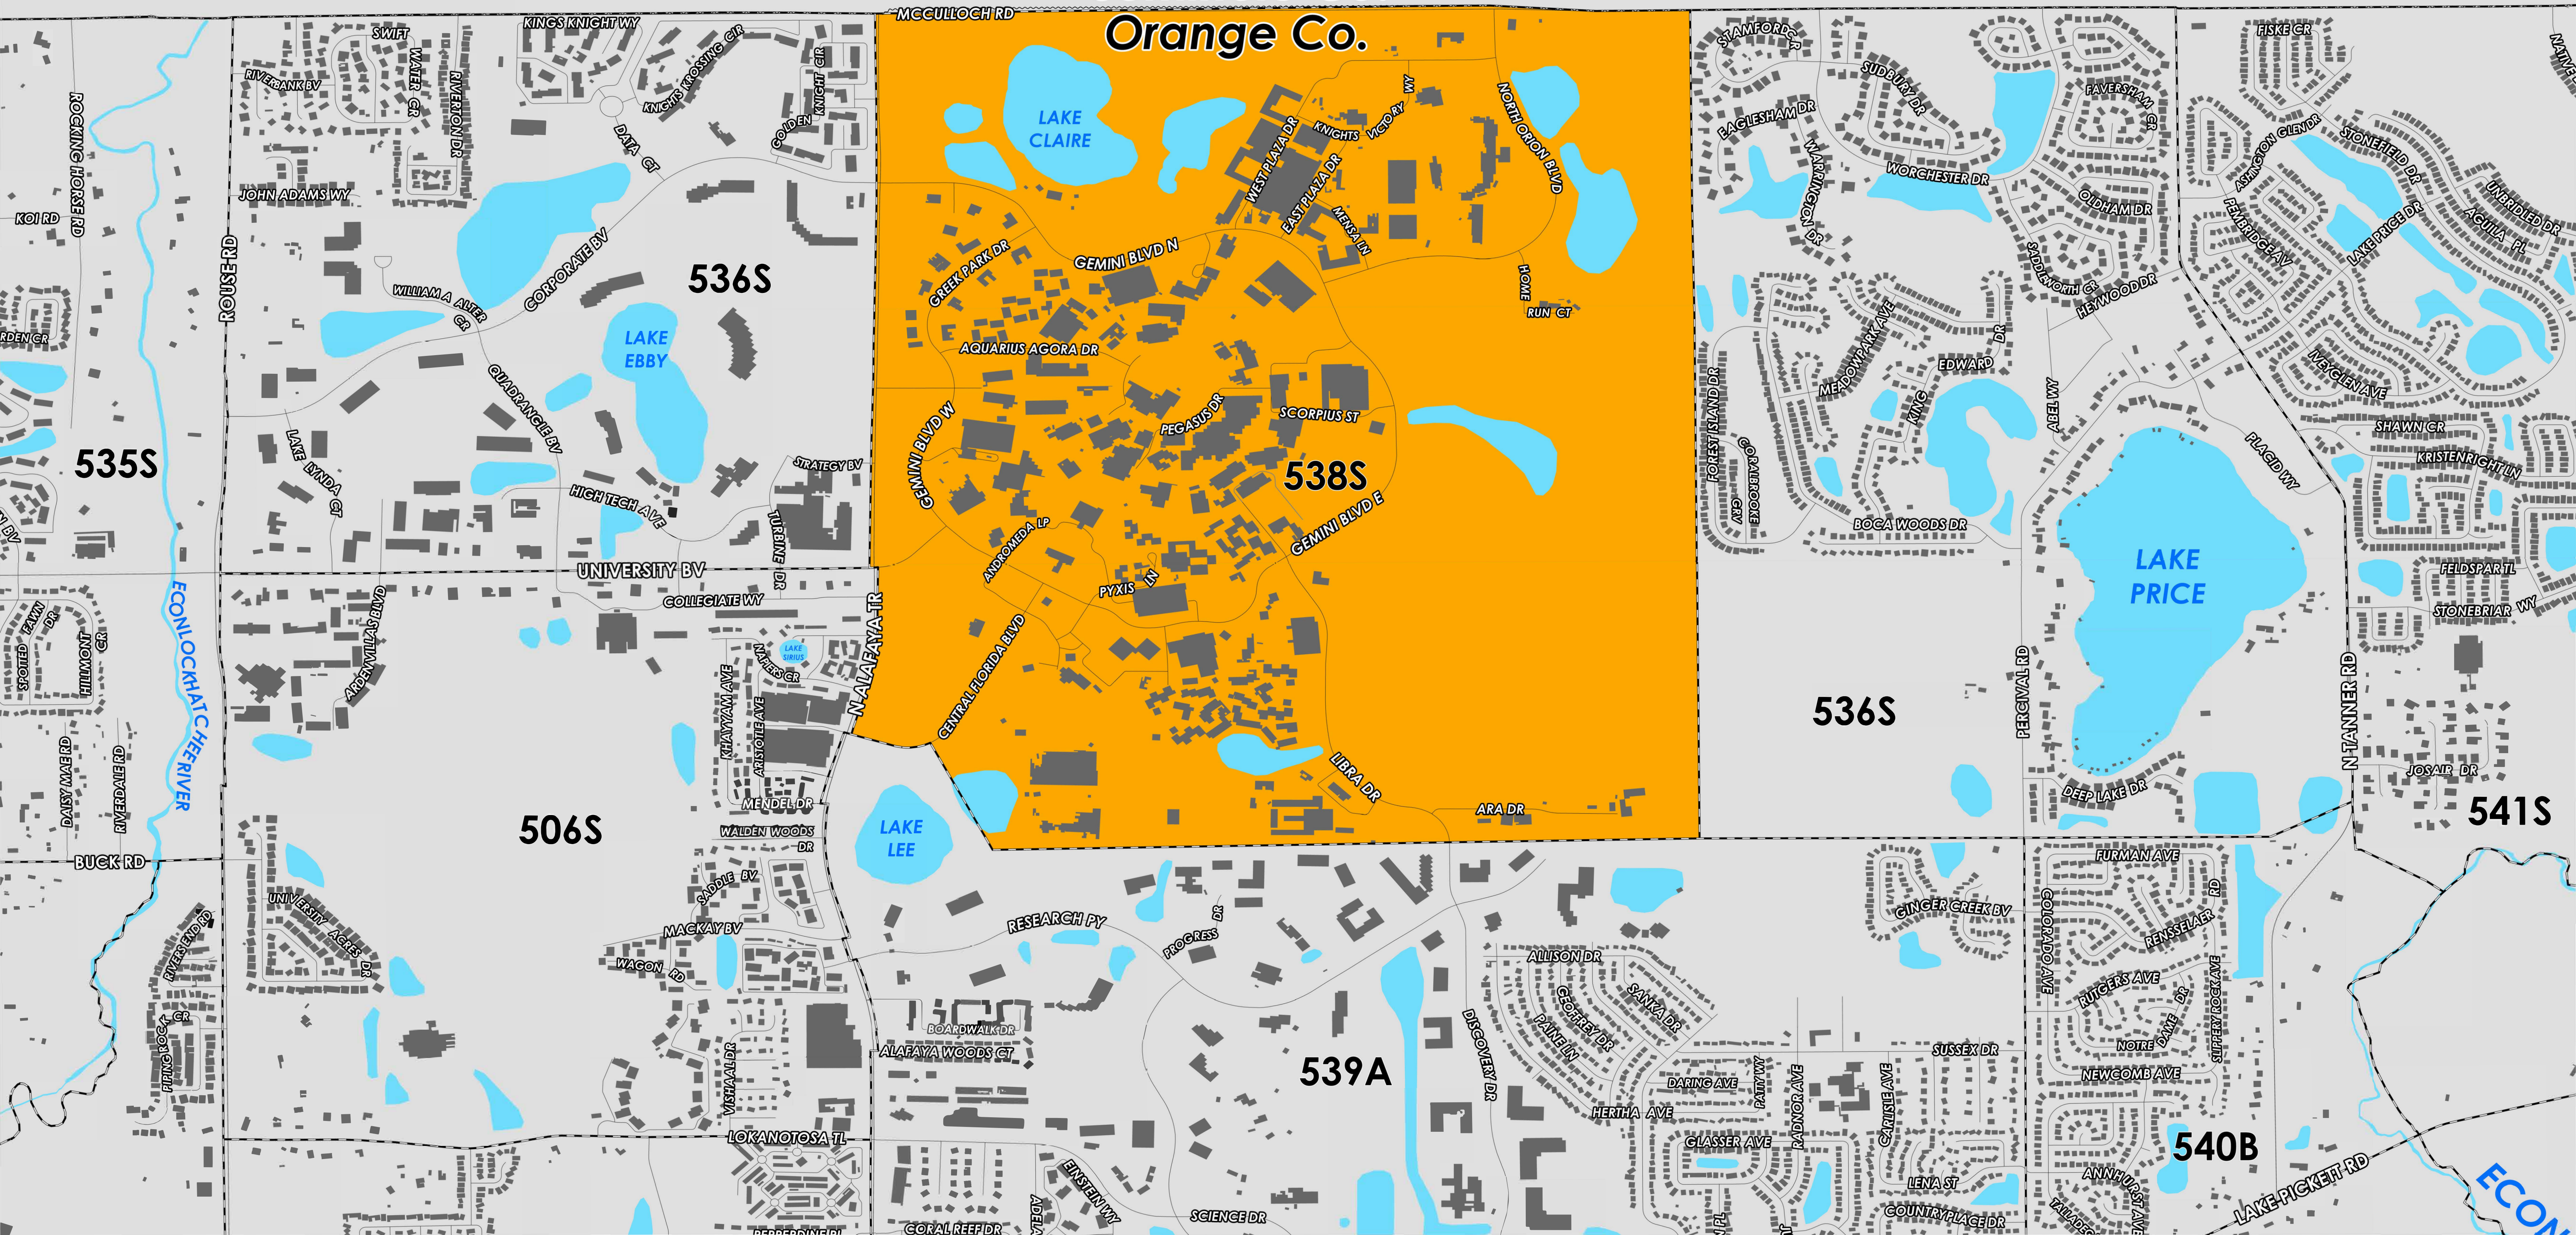

PRECINCT 538

COUNTY PRECINCTS

PRECINCT	U.S. CONGRESS	SENATE	HOUSE COMMISSION	SCHOOL	CITY	CITY PRECINCT	SPECIAL DIST
538S	10	17	37	5	1		

Prepared by: Orange County Supervisor of Elections Mapping Department

CREATED ON: 12/1/2023

Seminole Co. Orange Co.

Precinct 538 (2024) northern boundary follows along the Seminole/Orange County border. The western boundary follows alongside North Alafaya Trail and extends parallel east of Lake Lee. The southern boundary follows a section of Central Florida Boulevard and extends parallel south of Perseus Loop and Ara Drive. The eastern boundary follows parallel west of Forest Island Drive, and extends parallel west of Stamford Circle.

Precinct 538 contains a sub precinct of:

538S is with district assignments of U.S. Congress 10, State Senate 17, State House 37, County Commission 5, and School Board 1.

For more detailed views of other county and municipal precincts, [visit the District and Precinct Maps page](#). For more information about precinct boundaries, contact the [Orange County Supervisor of Elections office](#)

This map was produced by the Orange County Supervisor of Elections Mapping Department. Additional voter information can be found [on our website](#).