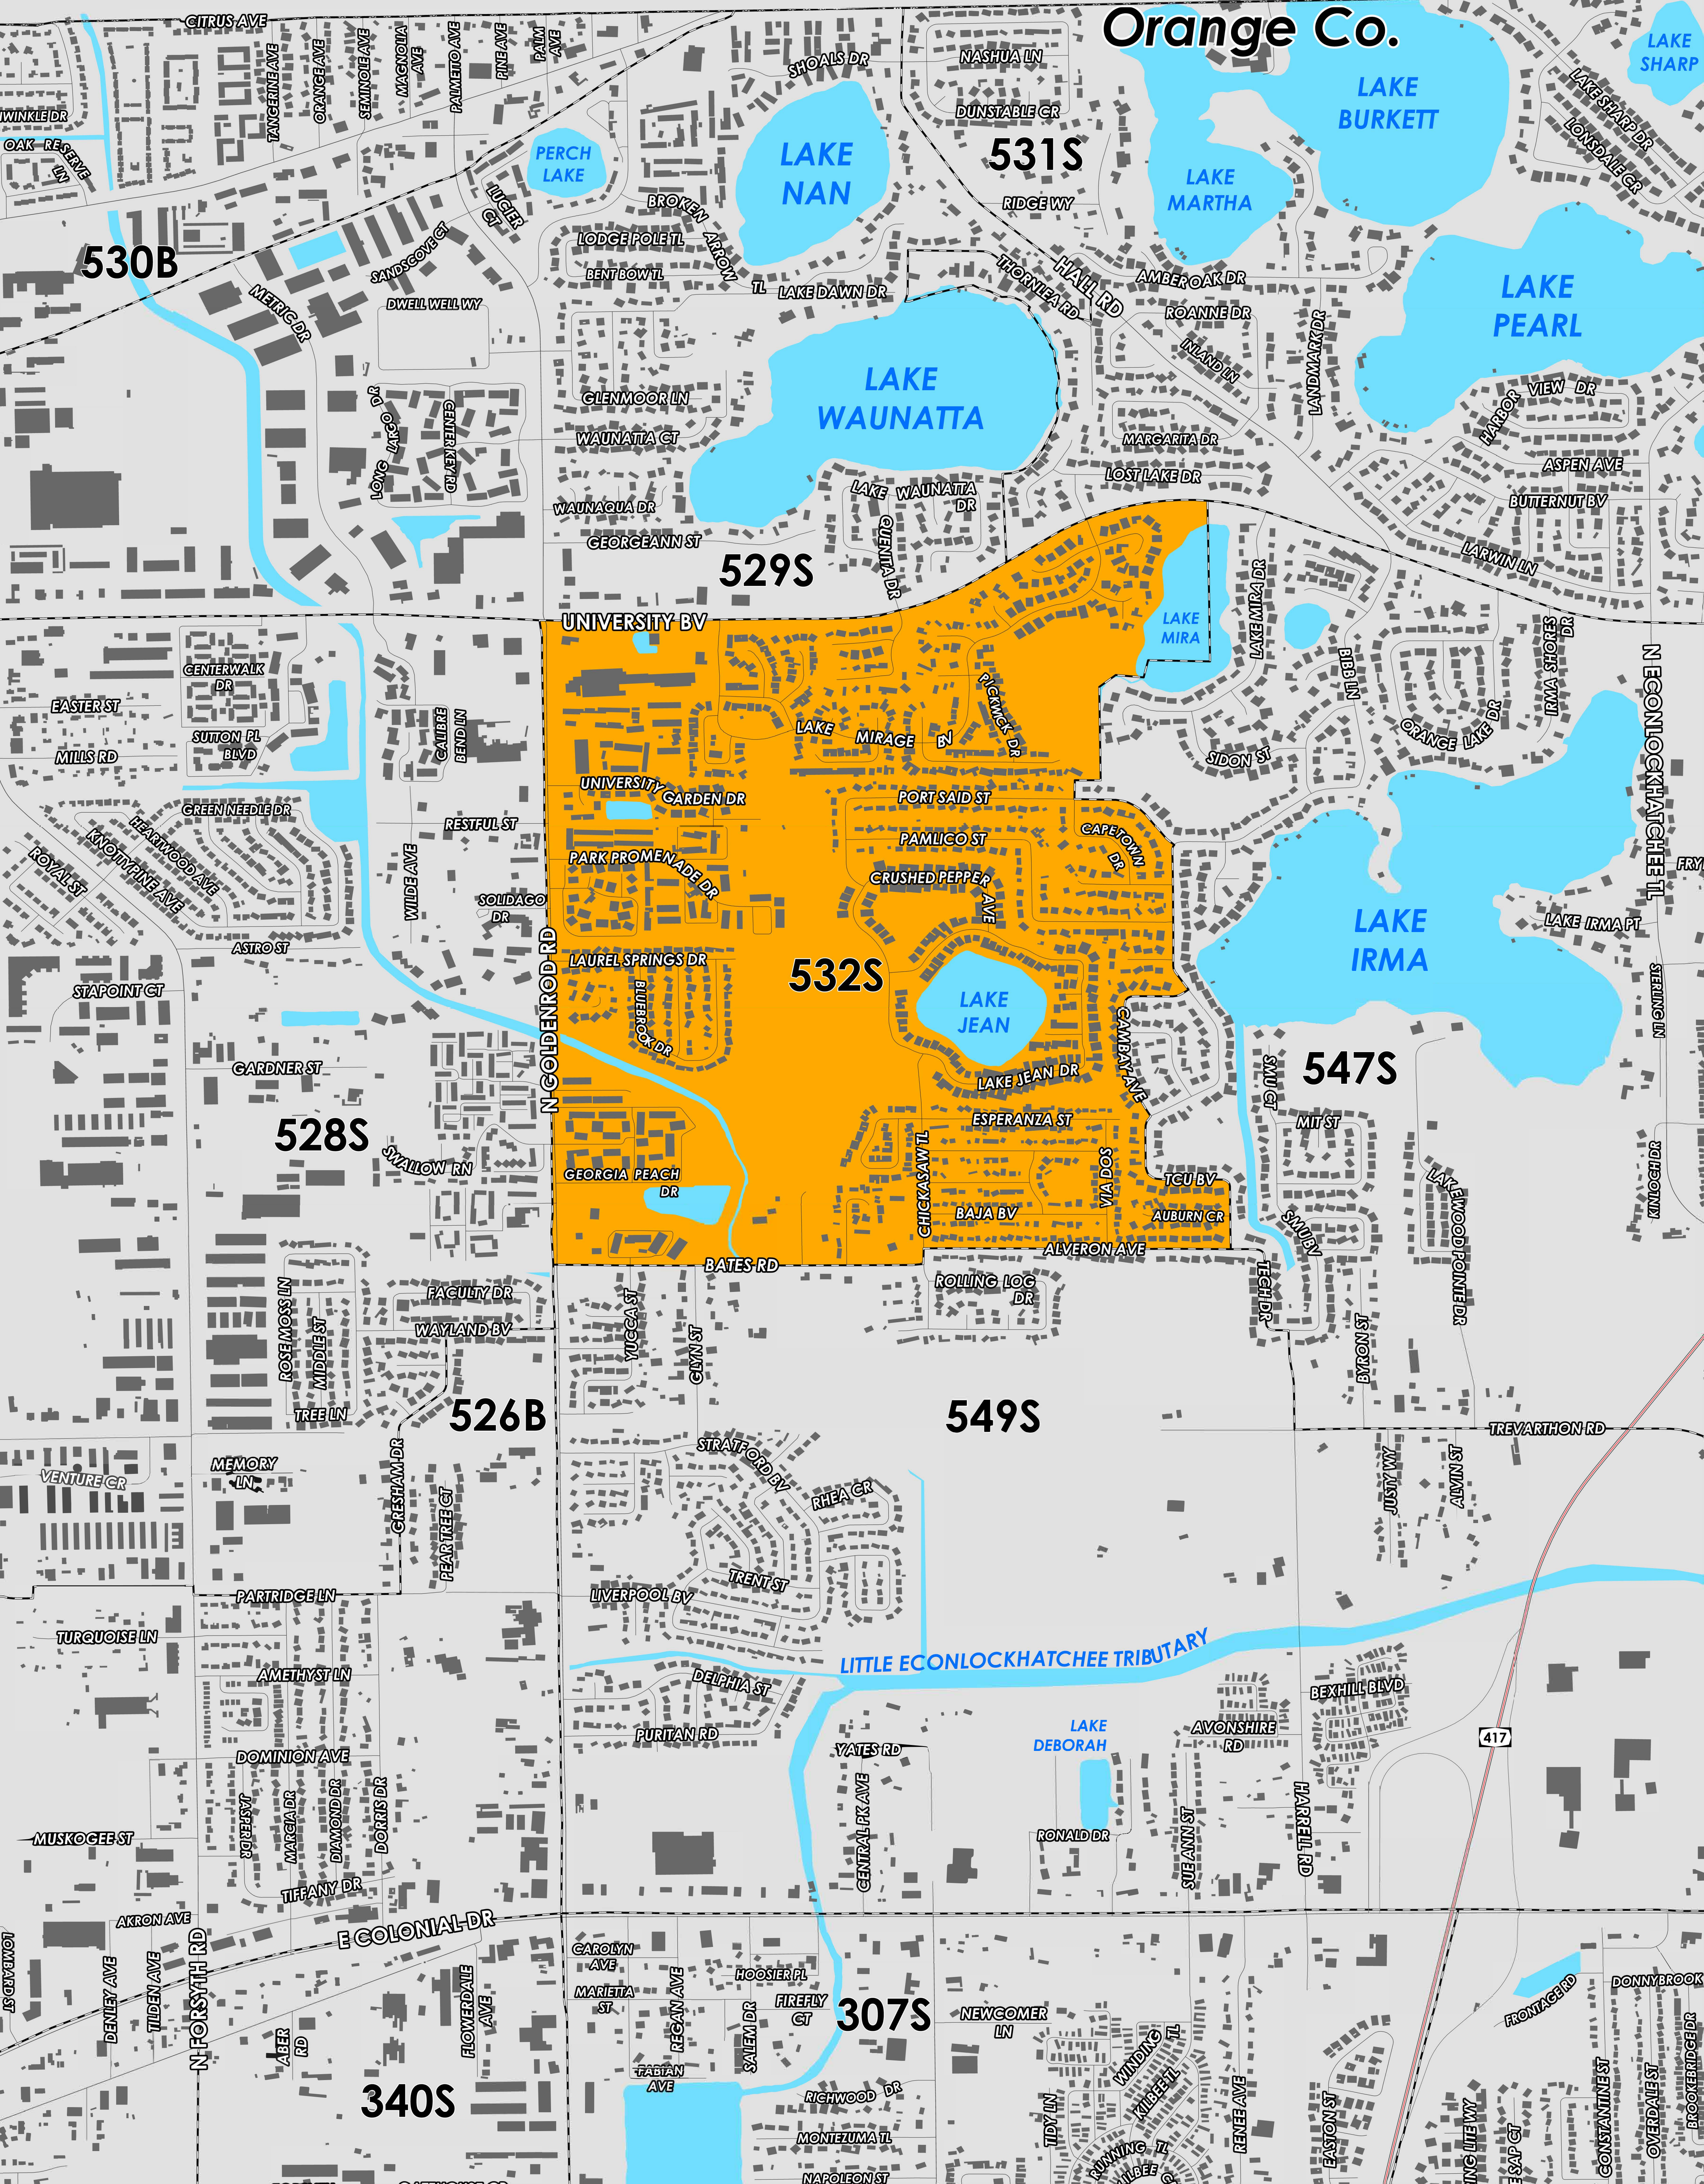

PRECINCT 532

COUNTY PRECINCTS

PRECINCT	U.S. CONGRESS	SENATE	HOUSE COMMISSION	SCHOOL CITY	CITY PRECINCT	SPECIAL DIST
532S	10	17	37	5	1	

Prepared by: Orange County Supervisor of Elections Mapping Department

CREATED ON: 12/1/2023

Seminole Co. Orange Co.

Precinct 532 (2024) northern boundary follows University Boulevard. The western boundary follows alongside North Goldenrod Road. The southern boundary follows Bates Road and extends to Alveron Avenue. The eastern boundary follows a combination of Tcu Boulevard, Cambay Avenue, Port Said Street and extends parallel west of Sidon Street and Lake Mira Drive.

Precinct 532S is with district assignments of U.S. Congress 10, State Senate 17, State House 37, County Commission 5, and School Board 1.

For more detailed views of other county and municipal precincts, [visit the District and Precinct Maps page](#). For more information about precinct boundaries, contact the [Orange County Supervisor of Elections office](#)

This map was produced by the Orange County Supervisor of Elections Mapping Department. Additional voter information can be found [on our website](#).